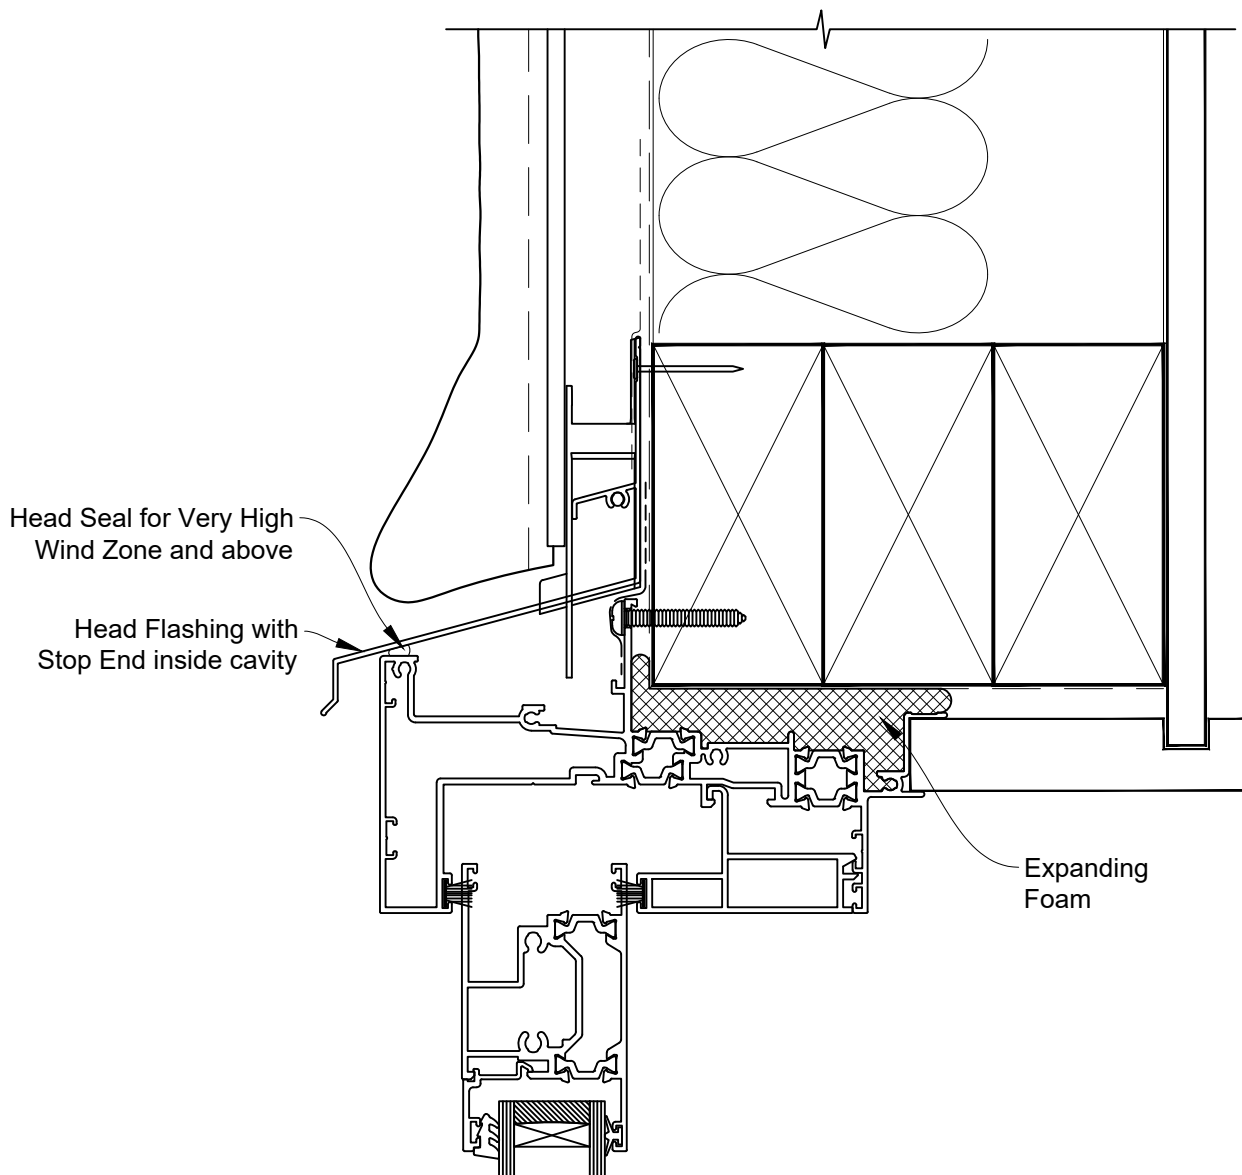

# INSTALLATION DETAIL - 44mm METRO THERMAL HEART CENTRAFIX SLIDING WINDOW OUT ON STUCCO

Date: 01.09.23

Scale: 1:2

CAD Ref.: CFX44SWST-CFXH

The Installation Details must be used in conjunction with the Metro Series  
ThermalHEART® Centrafix™ SYSTEM GUIDE

## HEAD OPTION 1