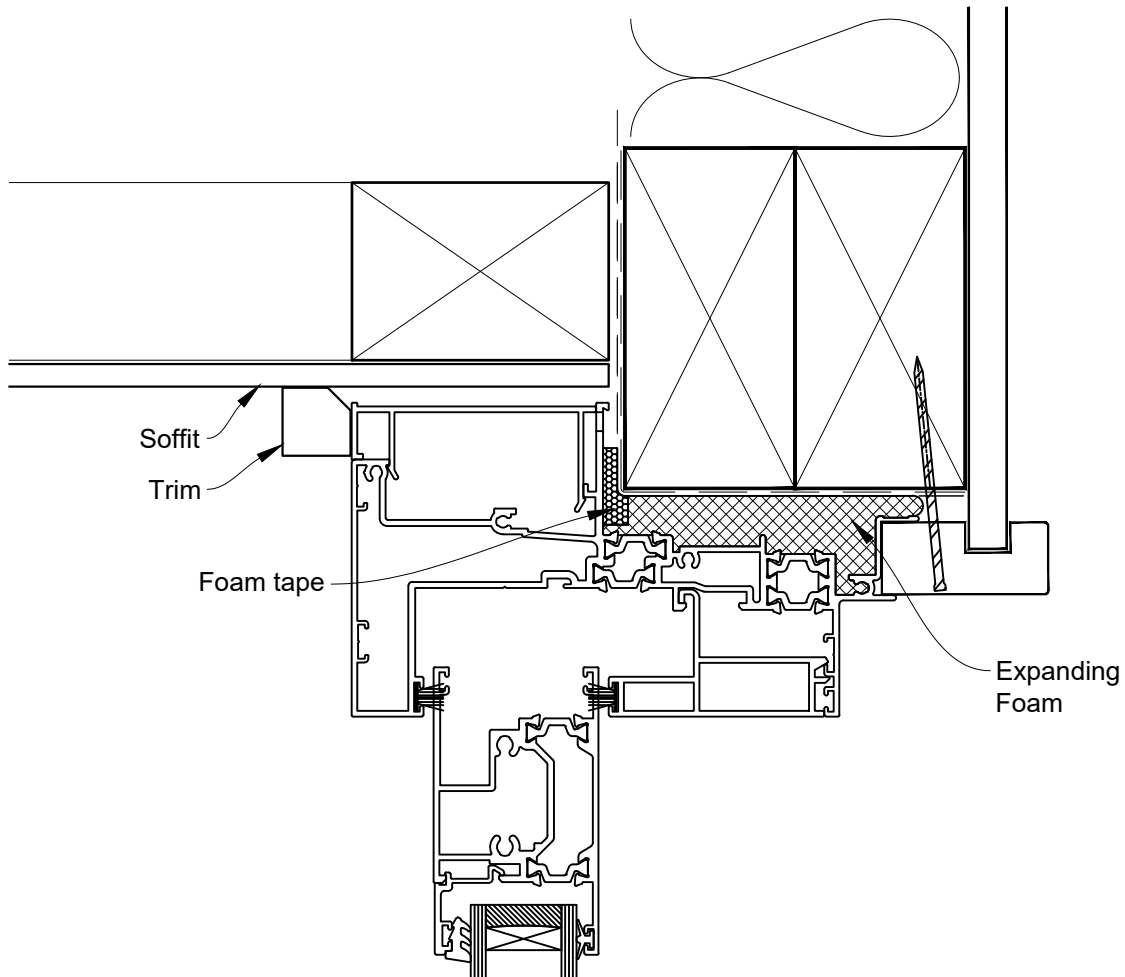

# INSTALLATION DETAIL - 44mm METRO THERMAL HEART CENTRAFIX SLIDING WINDOW OUT ON STUCCO

Date: 01.09.23

Scale: 1:2

CAD Ref.: CFX44SWST-CFXH2

The Installation Details must be used in conjunction with the Metro Series  
ThermalHEART® Centrafix™ SYSTEM GUIDE

## HEAD OPTION 2