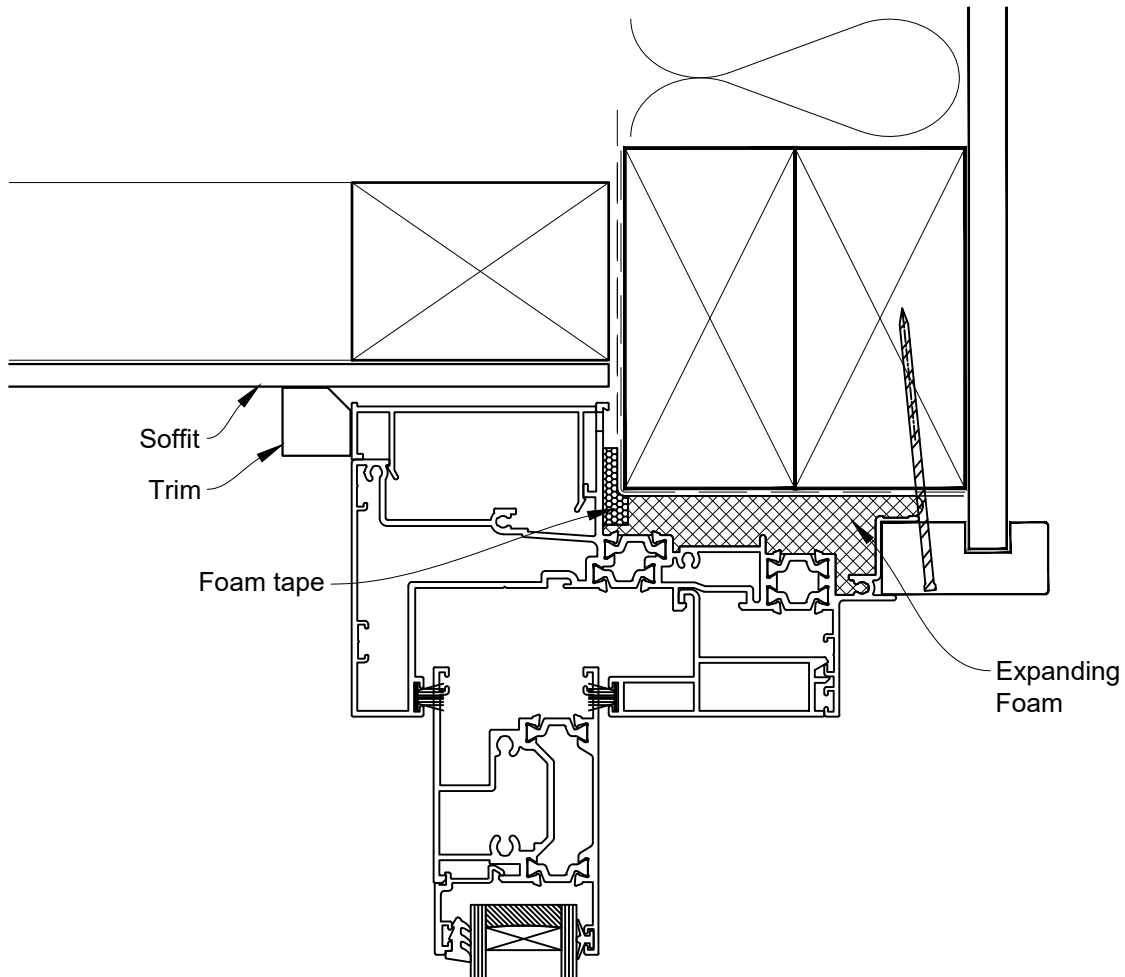

# INSTALLATION DETAIL - 44mm METRO THERMAL HEART CENTRAFIX SLIDING WINDOW ON PROFILE METAL

Date: 01.09.23

Scale: 1:2

CAD Ref.: CFX44SWPM-CFXH2

The Installation Details must be used in conjunction with the Metro Series  
ThermalHEART® Centrafix™ SYSTEM GUIDE

## HEAD OPTION 2