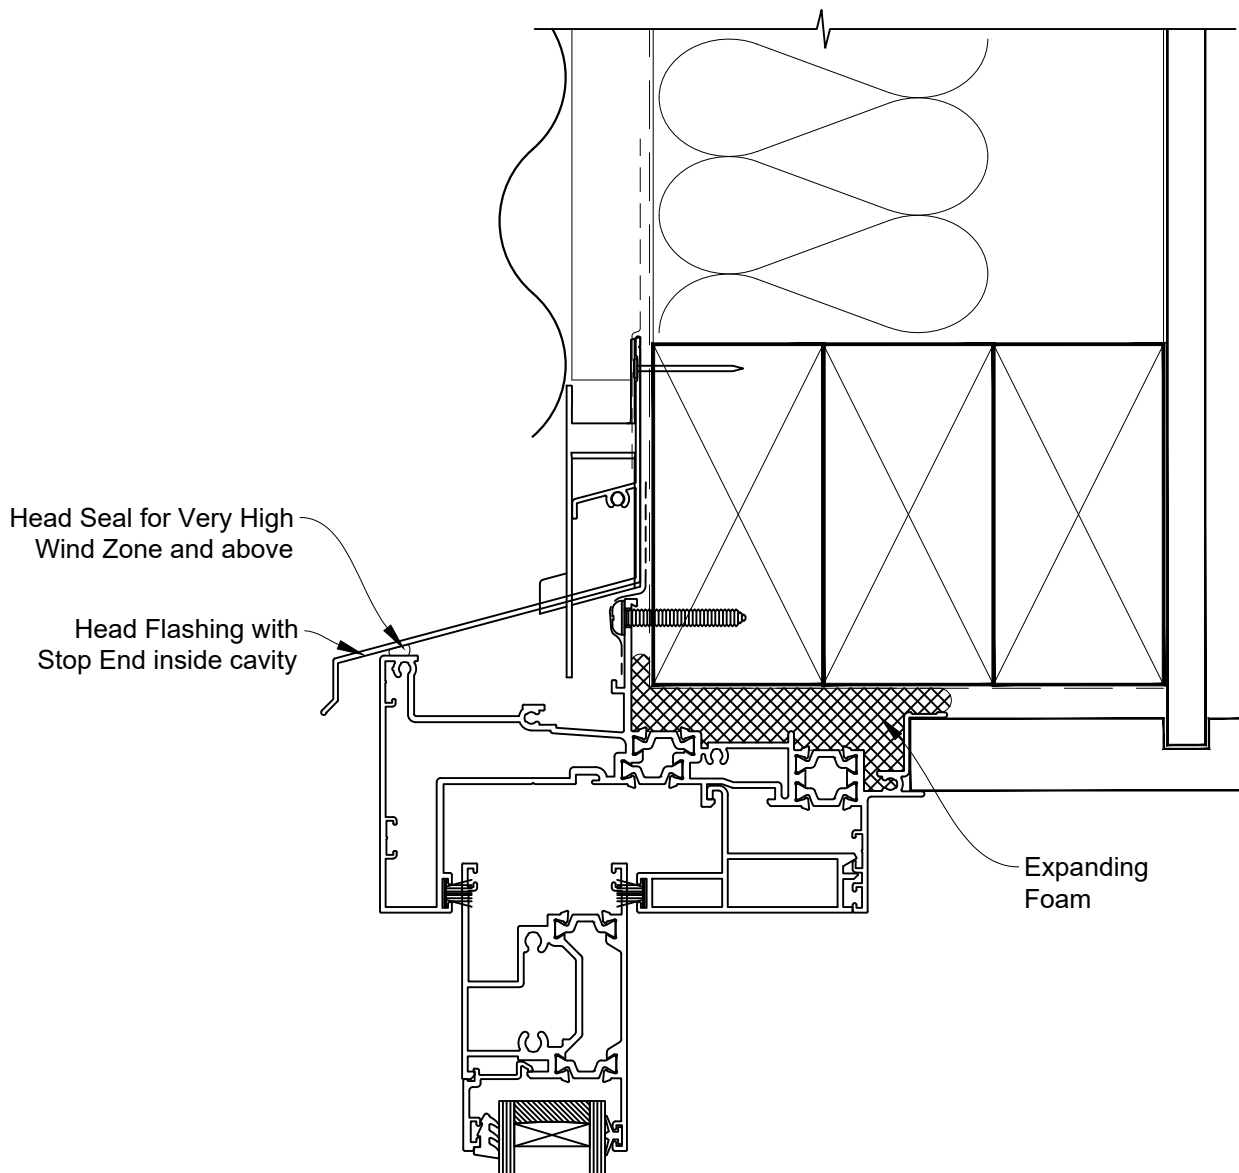

# INSTALLATION DETAIL - 44mm METRO THERMAL HEART CENTRAFIX SLIDING WINDOW ON PROFILE METAL

Date: 01.09.23

Scale: 1:2

CAD Ref.: CFX44SWPM-CFXH

The Installation Details must be used in conjunction with the Metro Series ThermalHEART® Centrafix™ SYSTEM GUIDE

## HEAD OPTION 1

# INSTALLATION DETAIL - 44mm METRO THERMAL HEART CENTRAFIX SLIDING WINDOW ON PROFILE METAL

Date: 01.09.23

Scale: 1:2

CAD Ref.: CFX44SWPM-CFXH2

The Installation Details must be used in conjunction with the Metro Series  
ThermalHEART® Centrafix™ SYSTEM GUIDE