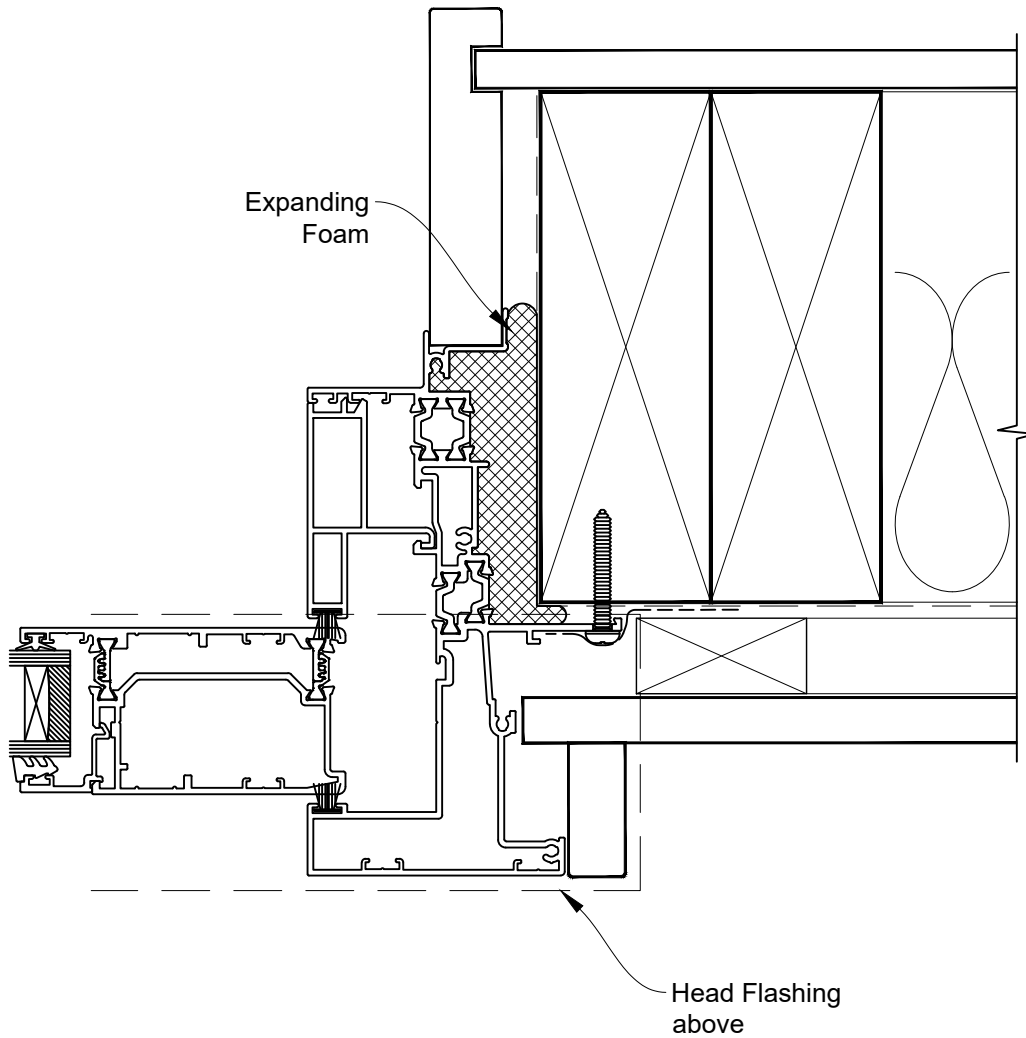

HEAD OPTION 2

INSTALLATION DETAIL - 44mm METRO THERMAL HEART CENTRAFIX SLIDING WINDOW OUT ON FLAT SHEET

Date: 01.09.23

Scale: 1:2

CAD Ref.: CFX44SWFS-CFXJ

The Installation Details must be used in conjunction with the Metro Series ThermalHEART® Centrafix™ SYSTEM GUIDE