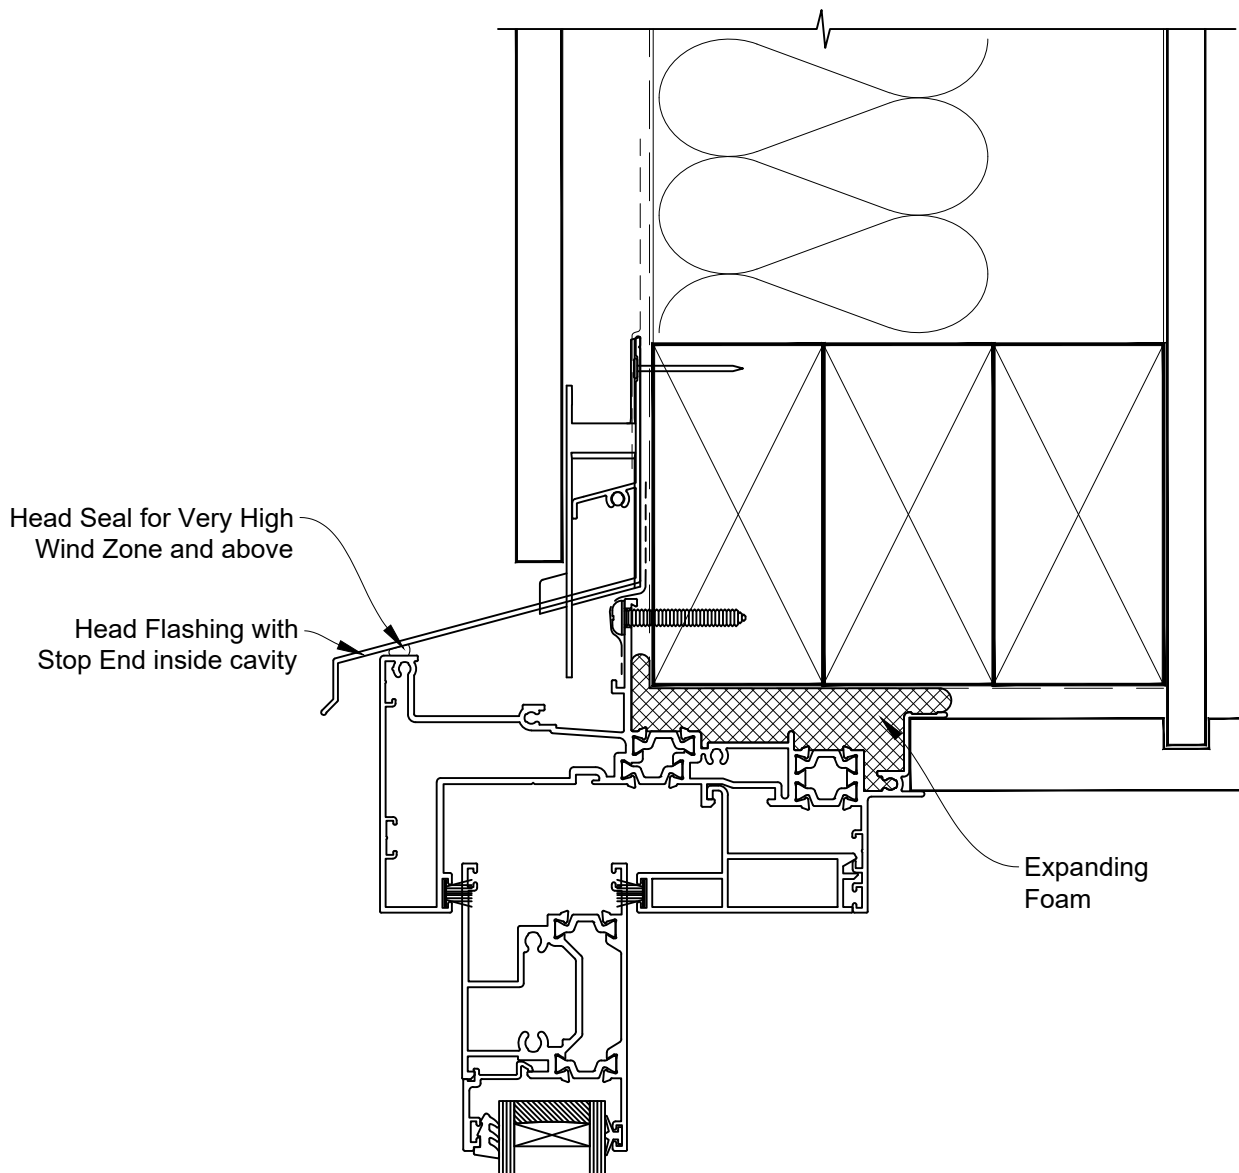

**INSTALLATION DETAIL - 44mm METRO THERMAL HEART
CENTRAFIX SLIDING WINDOW OUT
ON FLAT SHEET**

Date: 01.09.23

Scale: 1:2

CAD Ref.: CFX44SWFS-CFXH

**The Installation Details must be used in conjunction with the Metro Series
ThermalHEART® Centrafix™ SYSTEM GUIDE**

HEAD OPTION 1

INSTALLATION DETAIL - 44mm METRO THERMAL HEART CENTRAFIX SLIDING WINDOW OUT ON FLAT SHEET

Date: 01.09.23

Scale: 1:2

CAD Ref.: CFX44SWFS-CFXH2

The Installation Details must be used in conjunction with the Metro Series
ThermalHEART® Centrafix™ SYSTEM GUIDE

HEAD OPTION 2

INSTALLATION DETAIL - 44mm METRO THERMAL HEART CENTRAFIX SLIDING WINDOW OUT ON FLAT SHEET

Date: 01.09.23

Scale: 1:2

CAD Ref.: CFX44SWFS-CFXJ

The Installation Details must be used in conjunction with the Metro Series ThermalHEART® Centrafix™ SYSTEM GUIDE