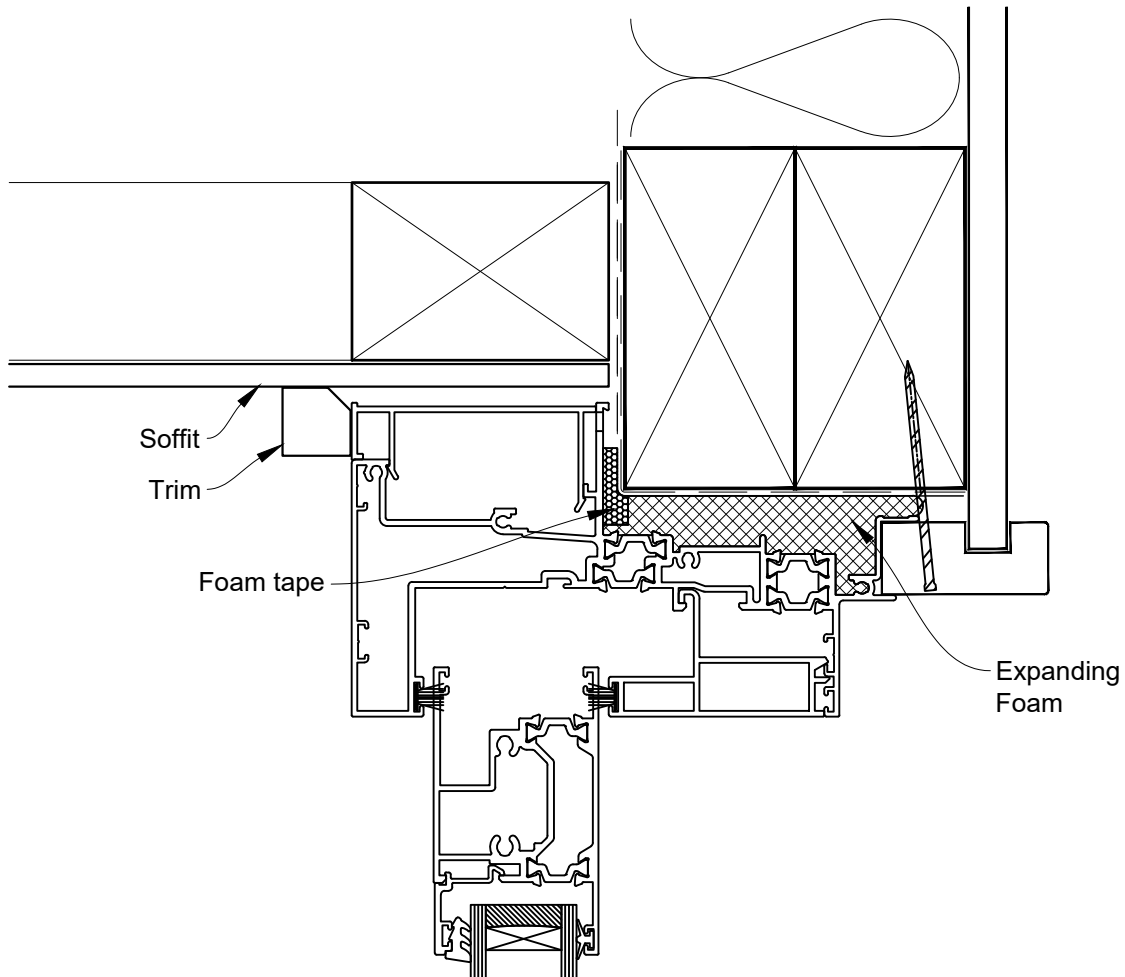

HEAD OPTION 1

INSTALLATION DETAIL - 44mm METRO THERMAL HEART CENTRAFIX SLIDING WINDOW OUT ON FLAT SHEET

Date: 01.09.23

Scale: 1:2

CAD Ref.: CFX44SWFS-CFXH2

The Installation Details must be used in conjunction with the Metro Series
ThermalHEART® Centrafix™ SYSTEM GUIDE

HEAD OPTION 2

INSTALLATION DETAIL - 44mm METRO THERMAL HEART CENTRAFIX SLIDING WINDOW OUT ON FLAT SHEET

Date: 01.09.23

Scale: 1:2

CAD Ref.: CFX44SWFS-CFXJ

The Installation Details must be used in conjunction with the Metro Series ThermalHEART® Centrafix™ SYSTEM GUIDE