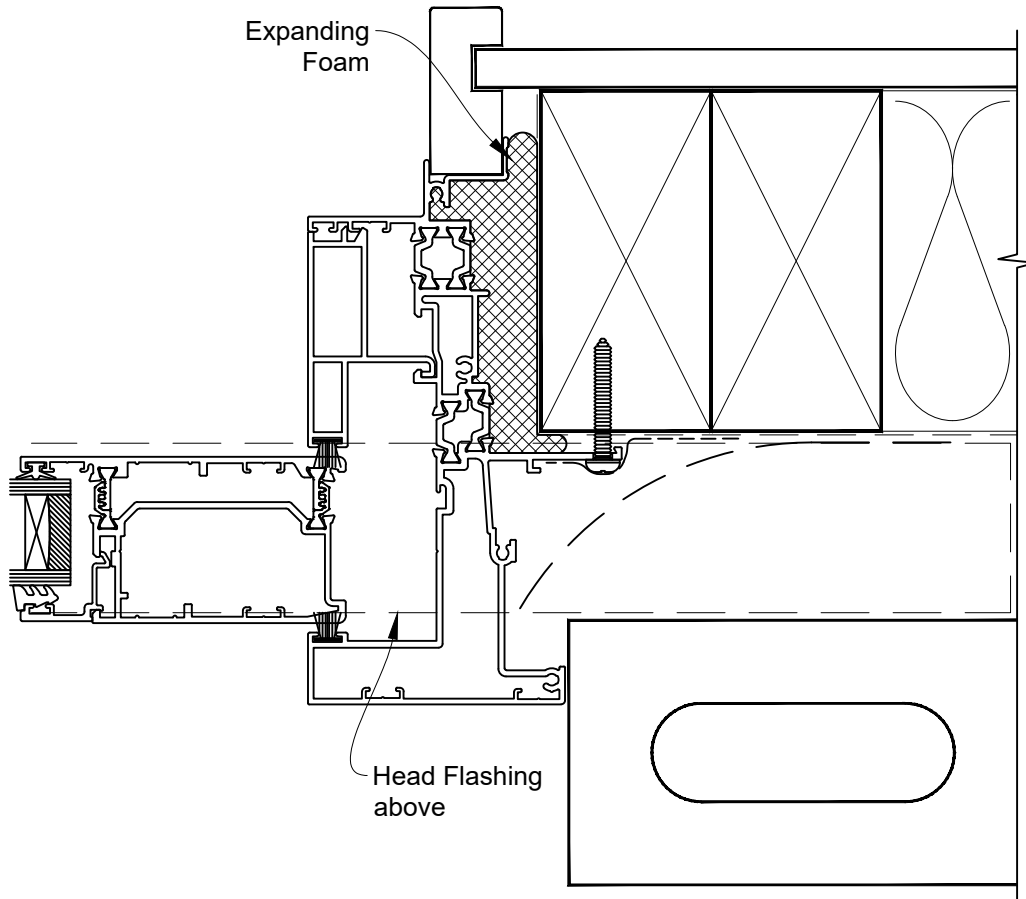

HEAD OPTION 2

INSTALLATION DETAIL - 44mm METRO THERMAL HEART CENTRAFIX SLIDING WINDOW ON BRICK VENEER

Date: 01.09.23

Scale: 1:2

CAD Ref.: CFX44SWBV-CFXJ

The Installation Details must be used in conjunction with the Metro Series
ThermalHEART® Centrafix™ SYSTEM GUIDE