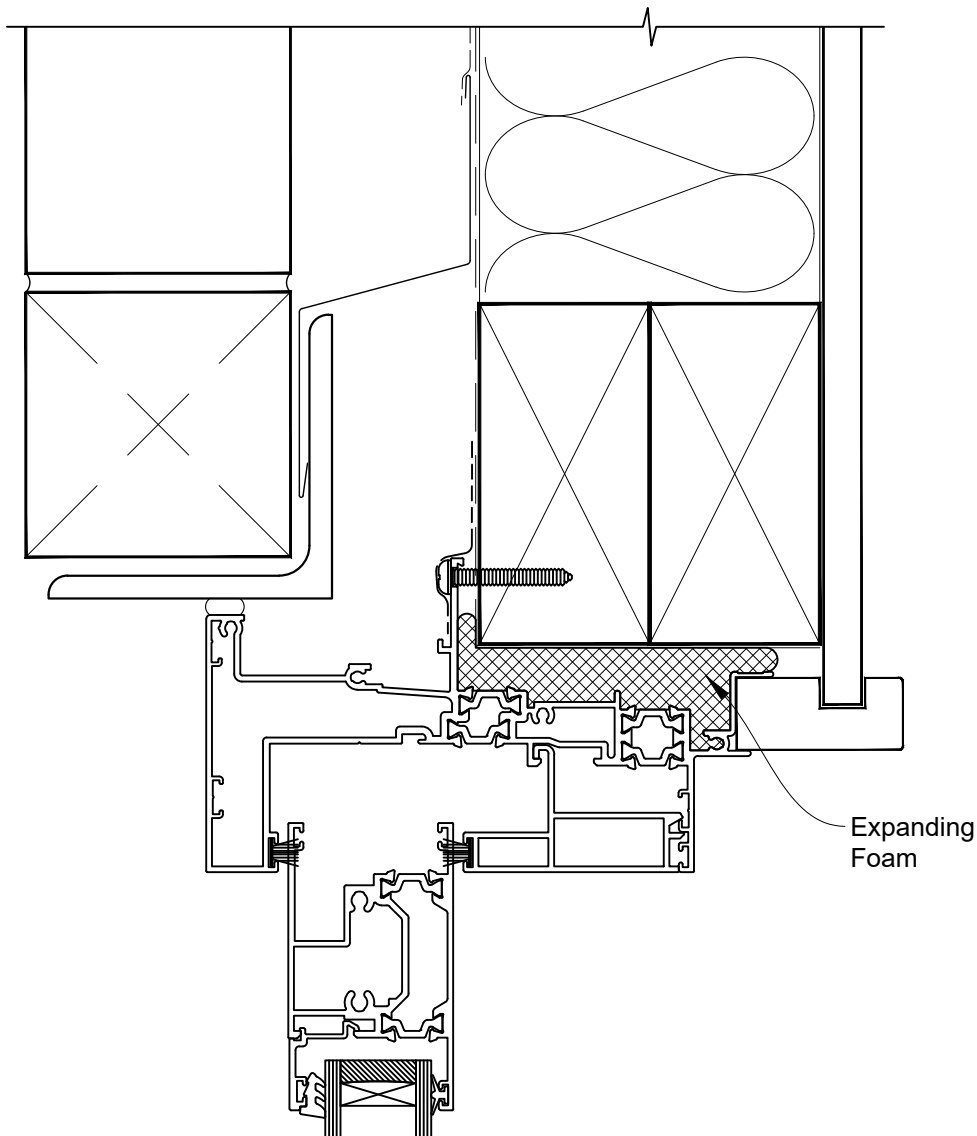

INSTALLATION DETAIL - 44mm METRO THERMAL HEART CENTRAFIX SLIDING WINDOW ON BRICK VENEER

Date: 01.09.23

Scale: 1:2

CAD Ref.: CFX44SWBV-CFXH

The Installation Details must be used in conjunction with the Metro Series
ThermalHEART® Centrafix™ SYSTEM GUIDE

HEAD OPTION 1

INSTALLATION DETAIL - 44mm METRO THERMAL HEART CENTRAFIX SLIDING WINDOW ON BRICK VENEER

Date: 01.09.23

Scale: 1:2

CAD Ref.: CFX44SWBV-CFXH2

The Installation Details must be used in conjunction with the Metro Series
ThermalHEART® Centrafix™ SYSTEM GUIDE