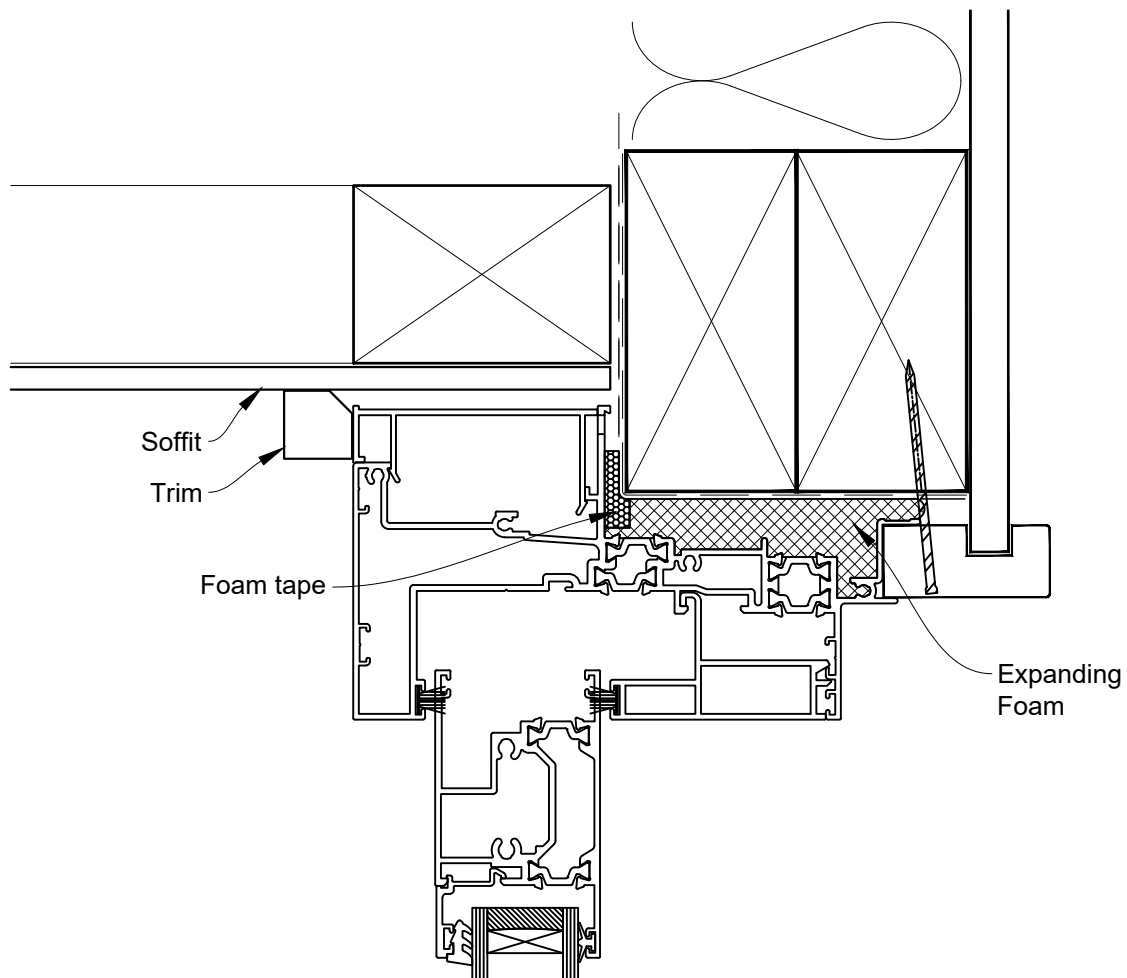

INSTALLATION DETAIL - 44mm METRO THERMAL HEART CENTRAFIX SLIDING WINDOW ON BRICK VENEER

Date: 01.09.23

Scale: 1:2

CAD Ref.: CFX44SWBV-CFXH2

The Installation Details must be used in conjunction with the Metro Series
ThermalHEART® Centrafix™ SYSTEM GUIDE

HEAD OPTION 2