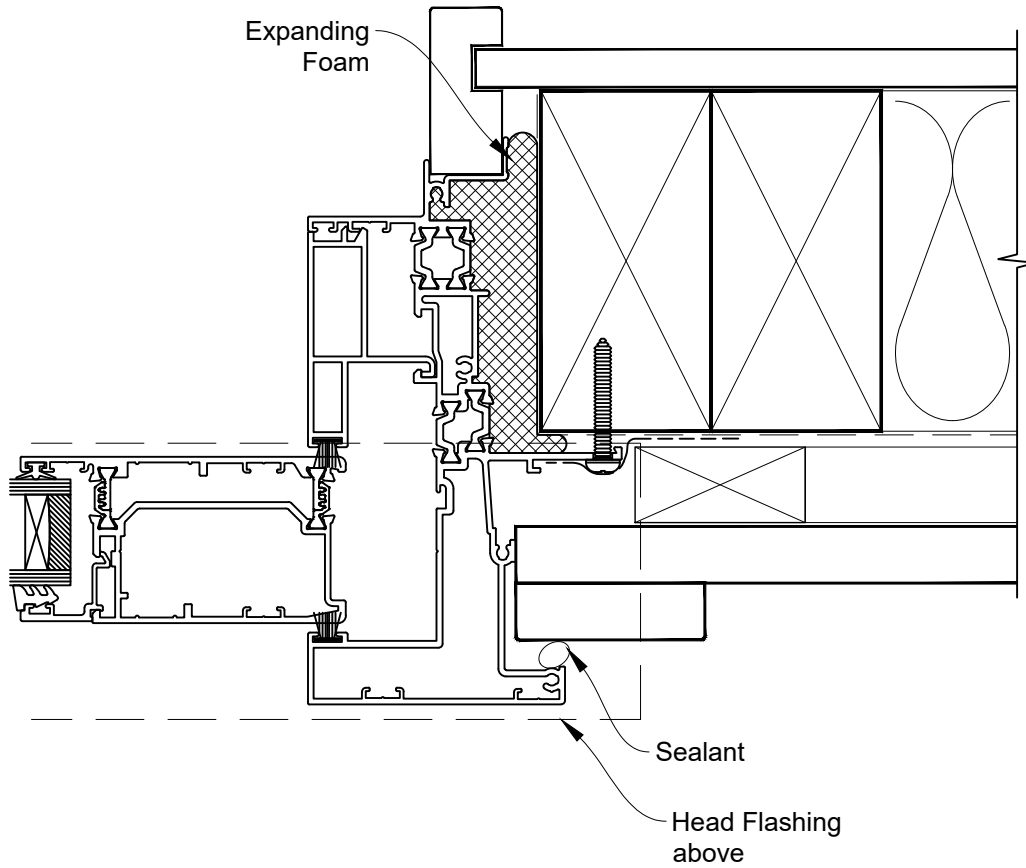

HEAD OPTION 2

INSTALLATION DETAIL - 44mm METRO THERMAL HEART CENTRAFIX SLIDING WINDOW ON BOARD AND BATTEN

Date: 01.09.23

Scale: 1:2

CAD Ref.: CFX44SWBB-CFXJ

The Installation Details must be used in conjunction with the Metro Series
ThermalHEART® Centrafix™ SYSTEM GUIDE