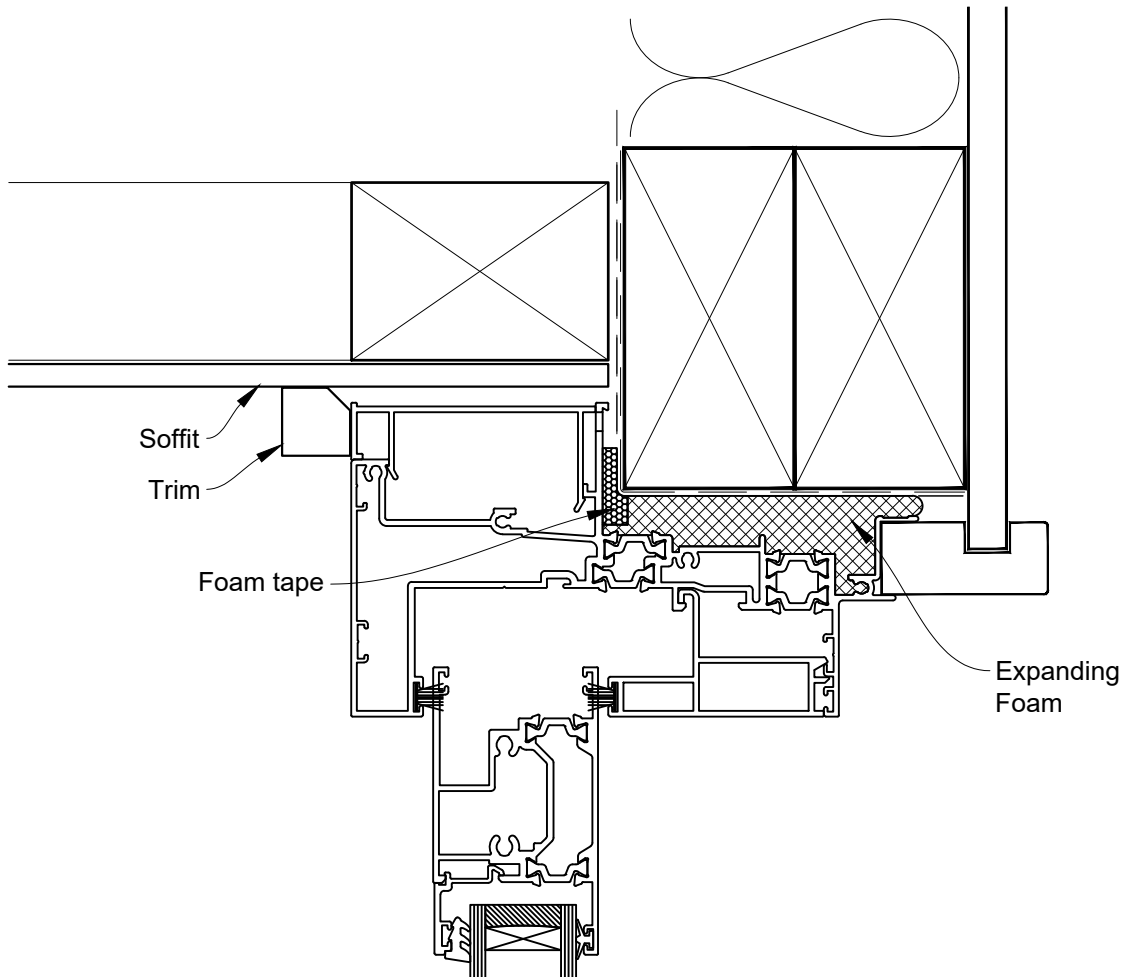

INSTALLATION DETAIL - 44mm METRO THERMAL HEART CENTRAFIX SLIDING WINDOW ON BOARD AND BATTEN

Date: 01.09.23

Scale: 1:2

CAD Ref.: CFX44SWBB-CFXH2

The Installation Details must be used in conjunction with the Metro Series
ThermalHEART® Centrafix™ SYSTEM GUIDE

HEAD OPTION 2