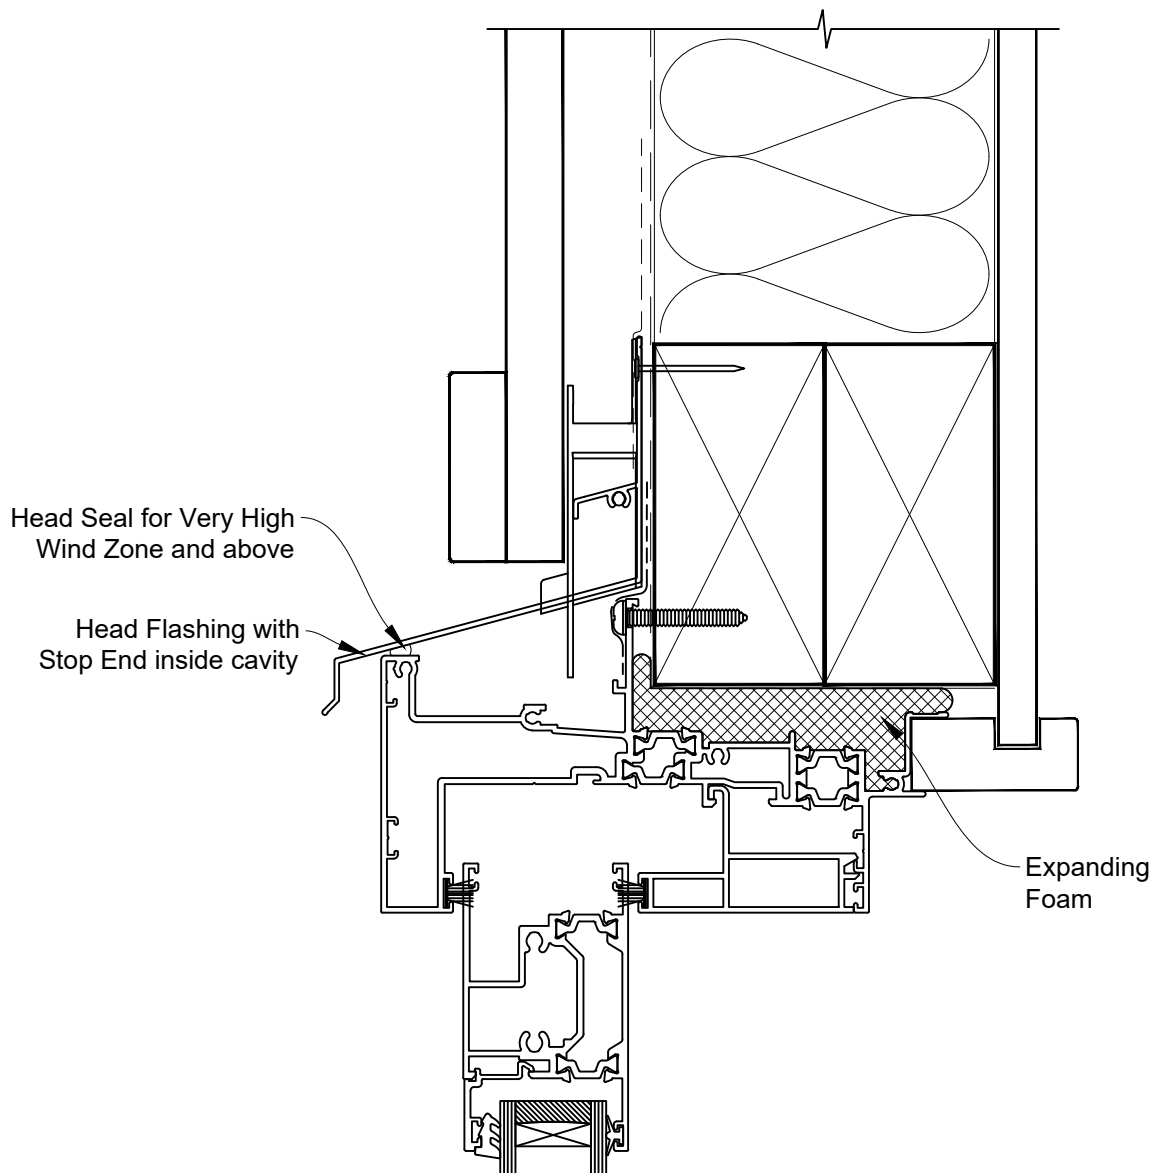

INSTALLATION DETAIL - 44mm METRO THERMAL HEART CENTRAFIX SLIDING WINDOW ON BOARD AND BATTEN

Date: 01.09.23

Scale: 1:2

CAD Ref.: CFX44SWBB-CFXH

The Installation Details must be used in conjunction with the Metro Series
ThermalHEART® Centrafix™ SYSTEM GUIDE

HEAD OPTION 1

INSTALLATION DETAIL - 44mm METRO THERMAL HEART CENTRAFIX SLIDING WINDOW ON BOARD AND BATTEN

Date: 01.09.23

Scale: 1:2

CAD Ref.: CFX44SWBB-CFXH2

The Installation Details must be used in conjunction with the Metro Series
ThermalHEART® Centrafix™ SYSTEM GUIDE