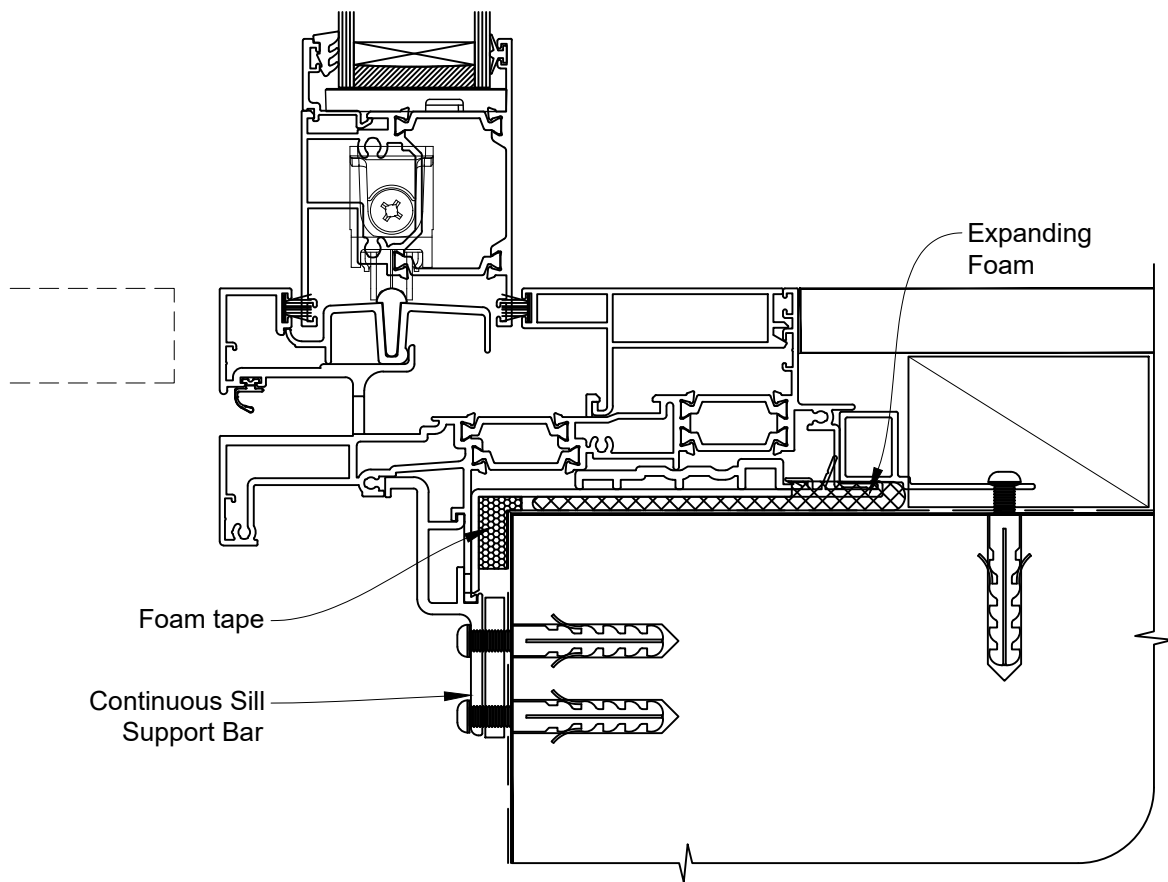

INSTALLATION DETAIL - 56mm METRO THERMAL HEART CENTRAFIX SLIDING DOOR OUT ON STUCCO

Date: 01.09.23

Scale: 1:2

CAD Ref.: CFX56SDST-CFXS

The Installation Details must be used in conjunction with the Metro Series
ThermalHEART® Centrafix™ SYSTEM GUIDE

SILL OPTION 1