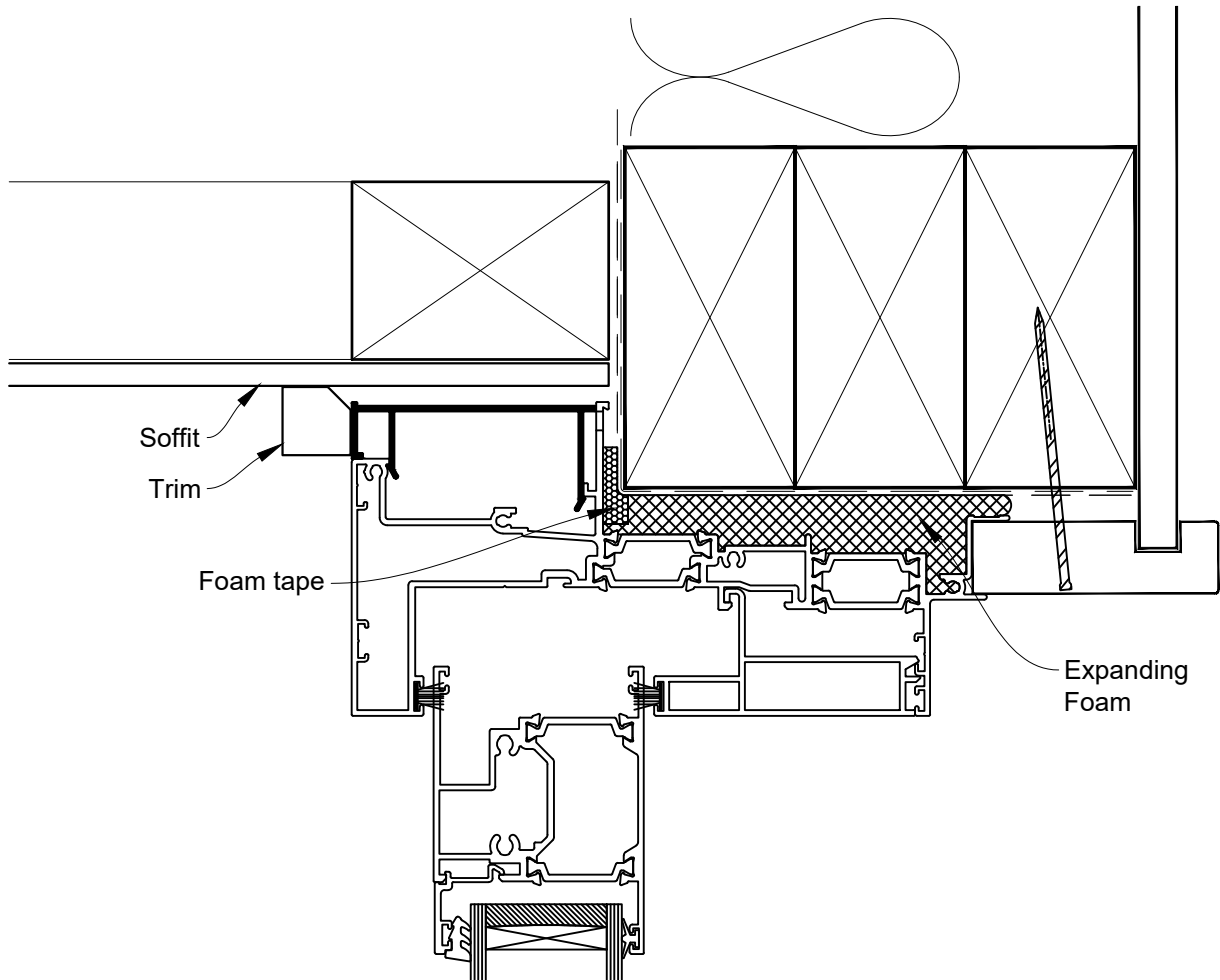

INSTALLATION DETAIL - 56mm METRO THERMAL HEART CENTRAFIX SLIDING DOOR OUT ON STUCCO

Date: 01.09.23

Scale: 1:2

CAD Ref.: CFX56SDST-CFXH2

The Installation Details must be used in conjunction with the Metro Series
ThermalHEART® Centrafix™ SYSTEM GUIDE

HEAD OPTION 2