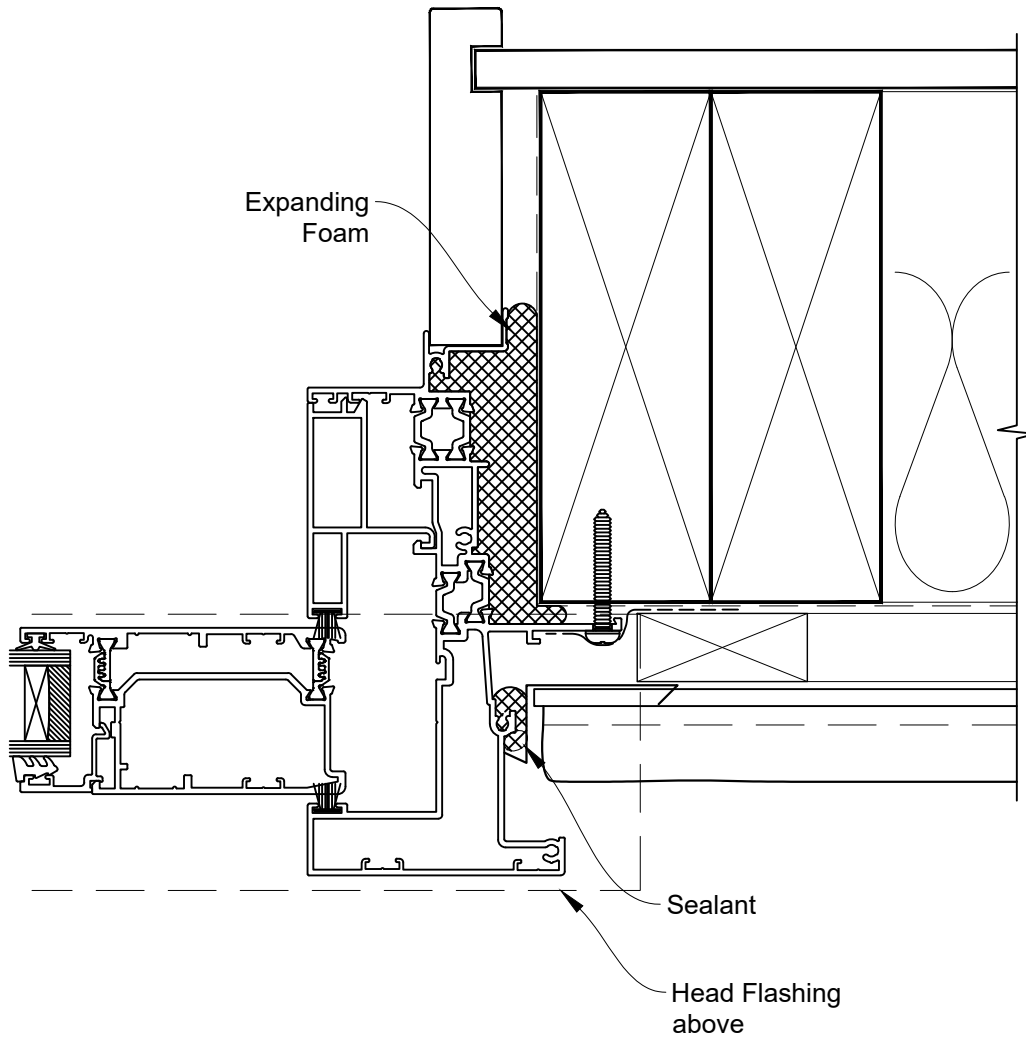

HEAD OPTION 2

INSTALLATION DETAIL - 56mm METRO THERMAL HEART CENTRAFIX SLIDING DOOR OUT ON STUCCO

Date: 01.09.23

Scale: 1:2

CAD Ref.: CFX56SDST-CFXJ

The Installation Details must be used in conjunction with the Metro Series ThermalHEART® Centrafix™ SYSTEM GUIDE