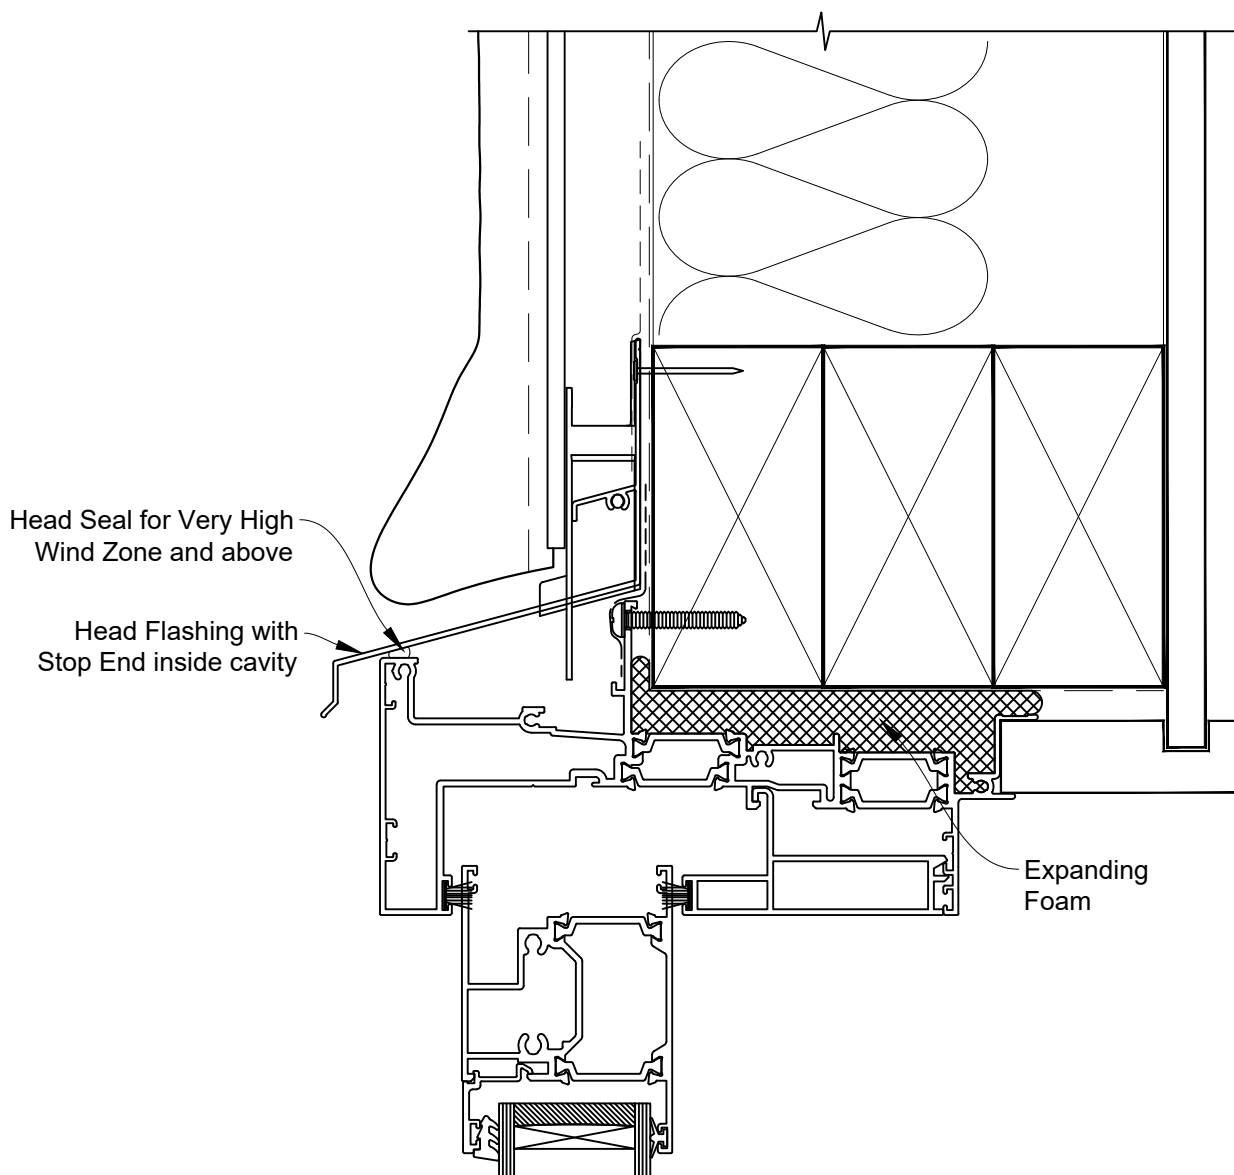

INSTALLATION DETAIL - 56mm METRO THERMAL HEART CENTRAFIX SLIDING DOOR OUT ON STUCCO

Date: 01.09.23

Scale: 1:2

CAD Ref.: CFX56SDST-CFXH

The Installation Details must be used in conjunction with the Metro Series
ThermalHEART® Centrafix™ SYSTEM GUIDE

HEAD OPTION 1

INSTALLATION DETAIL - 56mm METRO THERMAL HEART CENTRAFIX SLIDING DOOR OUT ON STUCCO

Date: 01.09.23

Scale: 1:2

CAD Ref.: CFX56SDST-CFXH2

The Installation Details must be used in conjunction with the Metro Series
ThermalHEART® Centrafix™ SYSTEM GUIDE