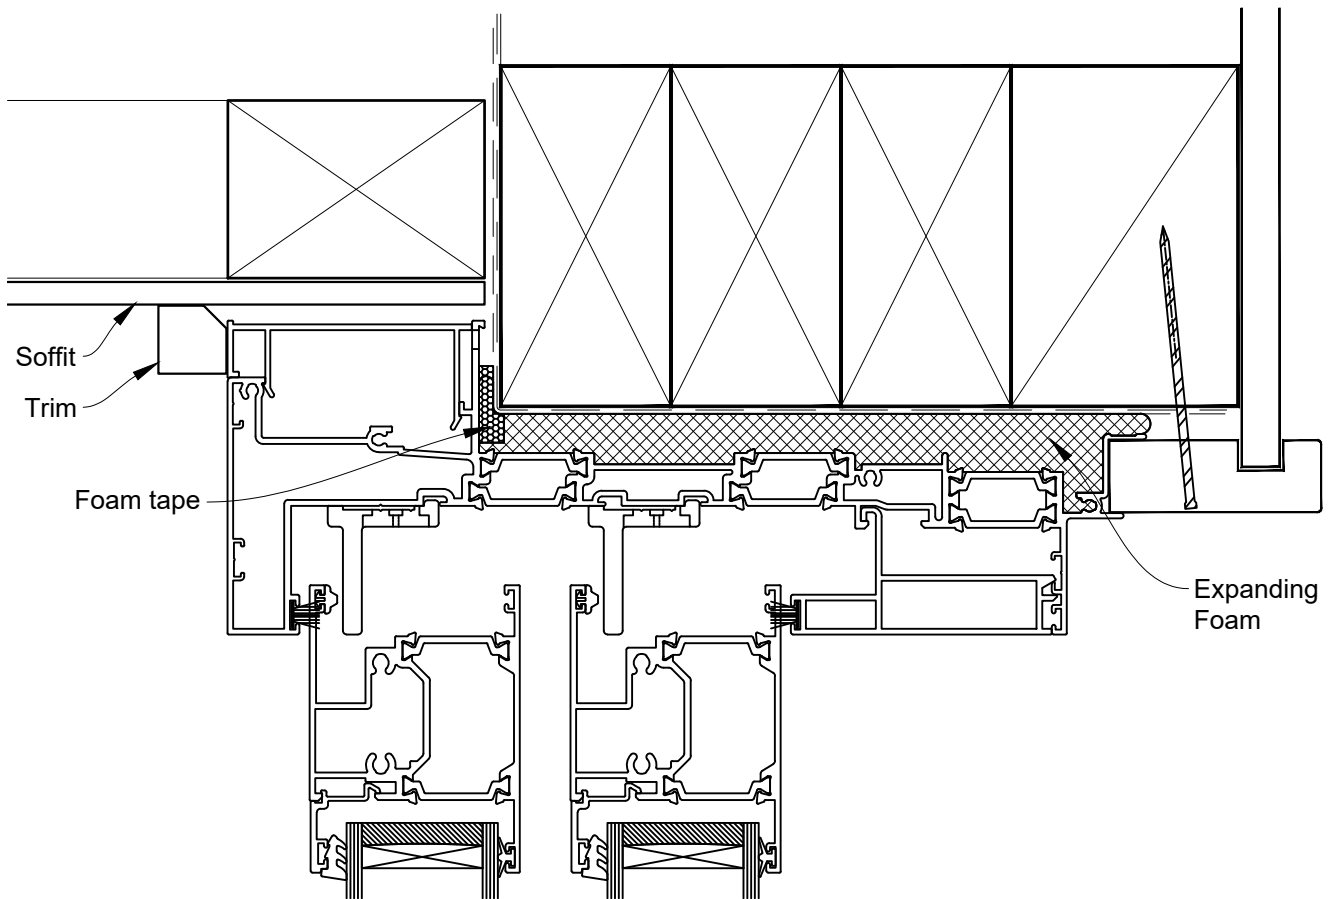

INSTALLATION DETAIL - 56mm METRO THERMAL HEART CENTRAFIX STACKER SLIDING DOOR ON PROFILE METAL

Date: 01.09.23

Scale: 1:2

CAD Ref.: CFX56MDPM-CFXH

The Installation Details must be used in conjunction with the Metro Series
ThermalHEART® Centrafix™ SYSTEM GUIDE

HEAD OPTION 1

INSTALLATION DETAIL - 56mm METRO THERMAL HEART CENTRAFIX STACKER SLIDING DOOR ON PROFILE METAL

Date: 01.09.23

Scale: 1:2

CAD Ref.: CFX56MDPM-CFXH2

The Installation Details must be used in conjunction with the Metro Series
ThermalHEART® Centrafix™ SYSTEM GUIDE

HEAD OPTION 2

INSTALLATION DETAIL - 56mm METRO THERMAL HEART CENTRAFIX STACKER SLIDING DOOR ON PROFILE METAL

Date: 01.09.23

Scale: 1:2

CAD Ref.: CFX56MDPM-CFXJ

The Installation Details must be used in conjunction with the Metro Series ThermalHEART® Centrafix™ SYSTEM GUIDE