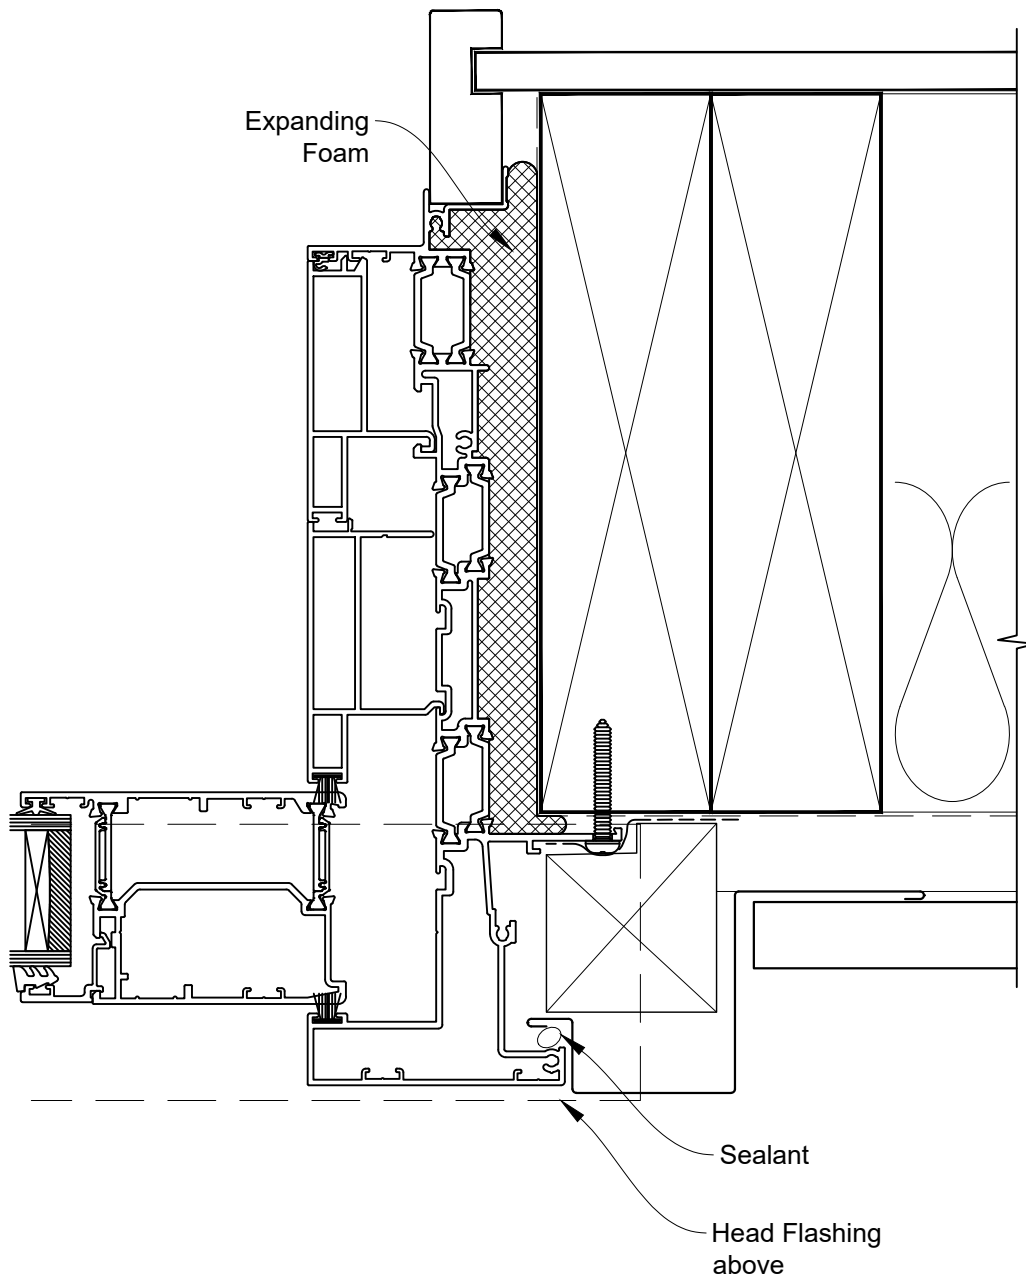

HEAD OPTION 2

INSTALLATION DETAIL - 56mm METRO THERMAL HEART CENTRAFIX STACKER SLIDING DOOR ON PROFILE METAL

Date: 01.09.23

Scale: 1:2

CAD Ref.: CFX56MDPM-CFXJ

The Installation Details must be used in conjunction with the Metro Series ThermalHEART® Centrafix™ SYSTEM GUIDE