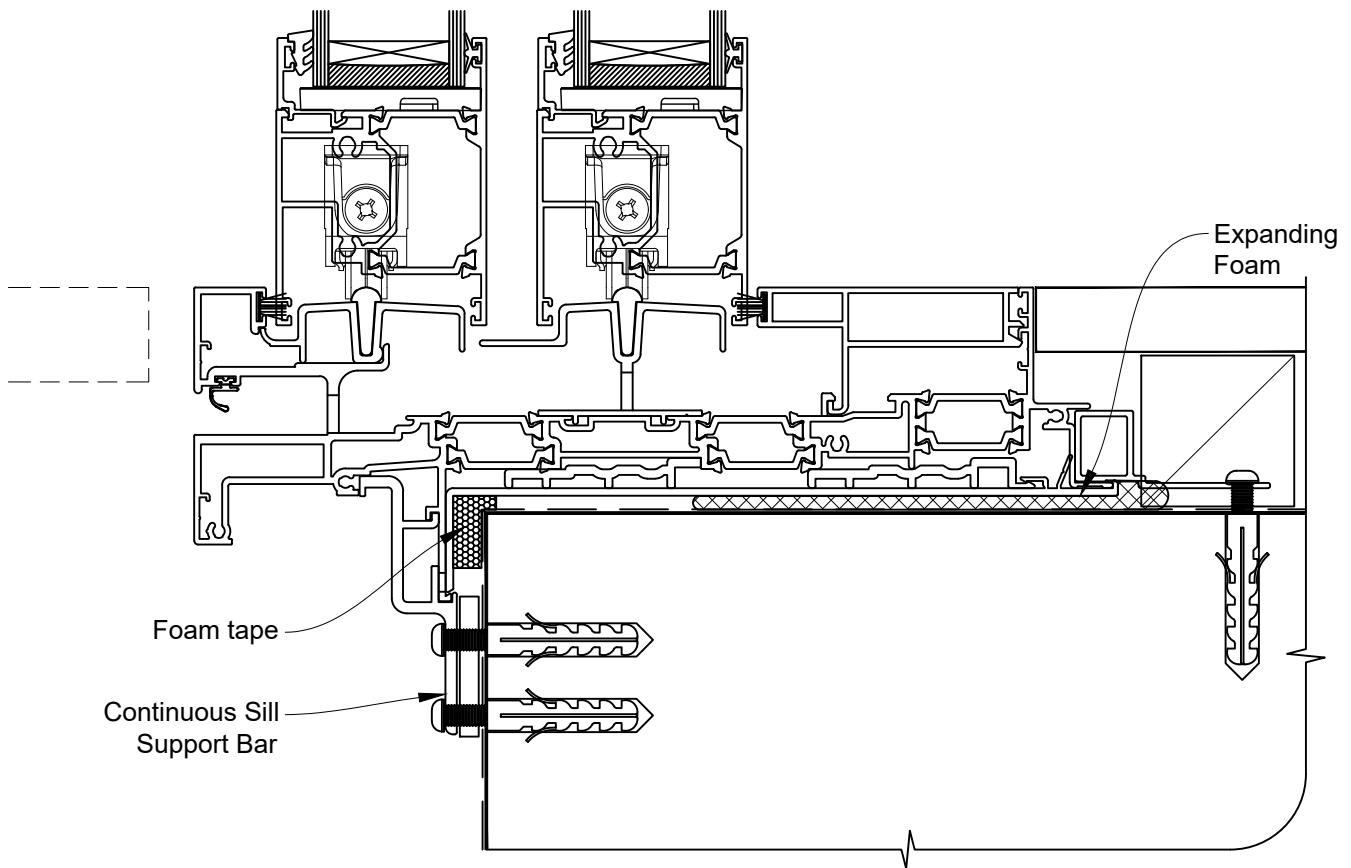

INSTALLATION DETAIL - 56mm METRO THERMAL HEART CENTRAFIX STACKER SLIDING DOOR ON PROFILE METAL

Date: 01.09.23

Scale: 1:2

CAD Ref.: CFX56MDPM-CFXS

The Installation Details must be used in conjunction with the Metro Series
ThermalHEART® Centrafix™ SYSTEM GUIDE

SILL OPTION 1