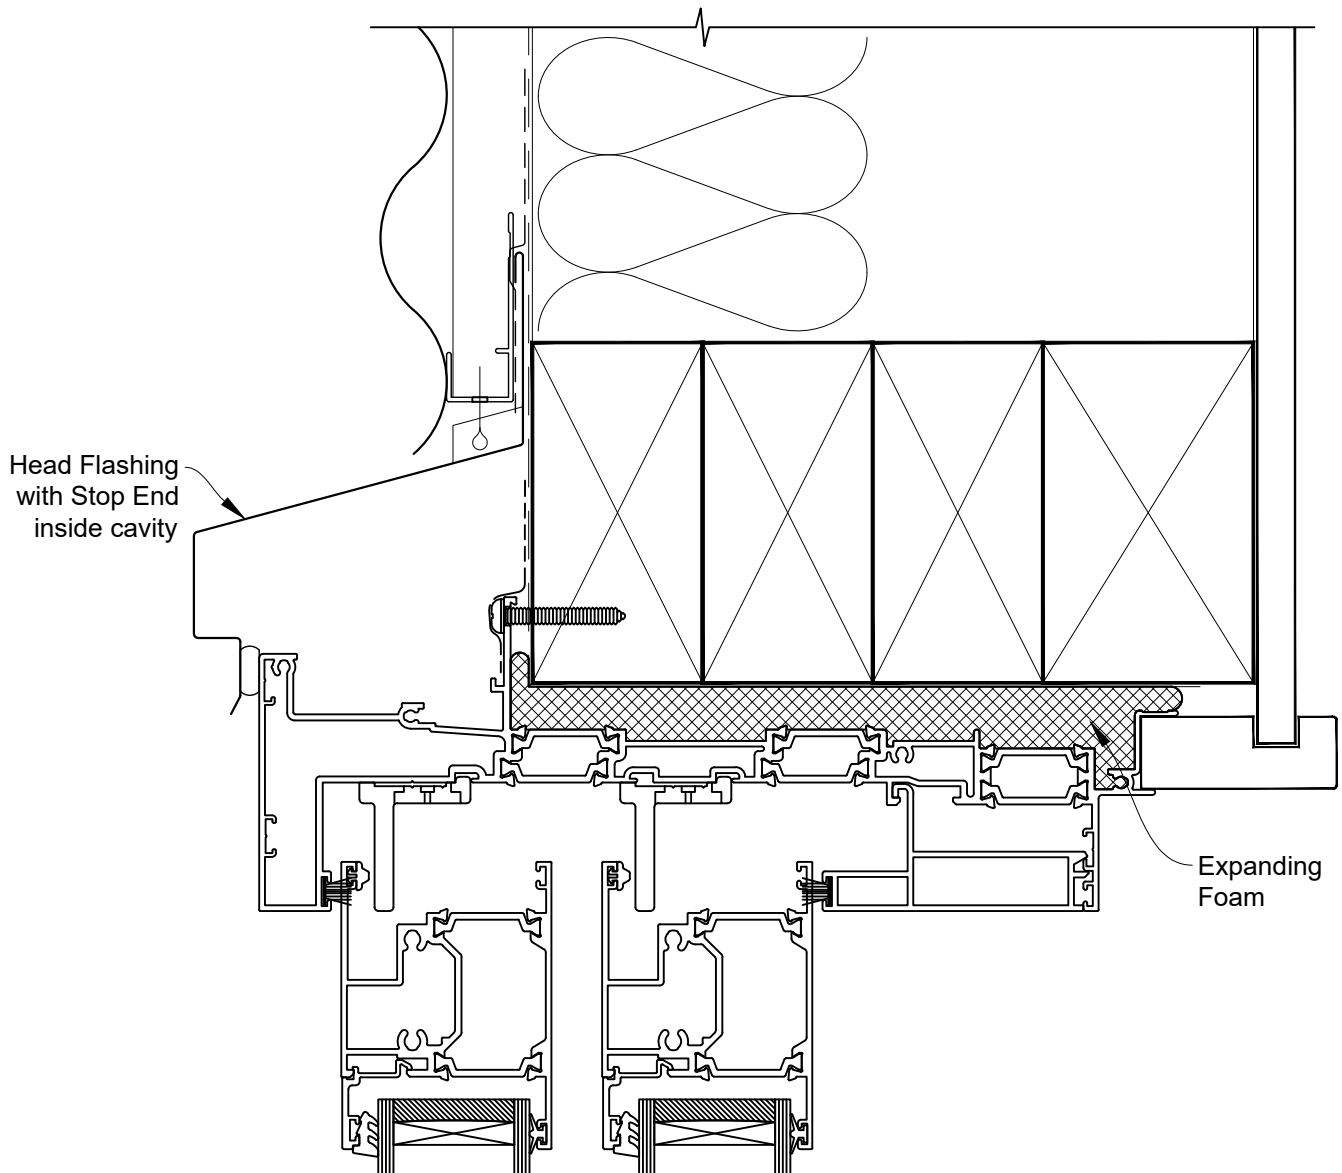

INSTALLATION DETAIL - 56mm METRO THERMAL HEART CENTRAFIX STACKER SLIDING DOOR ON PROFILE METAL

Date: 01.09.23

Scale: 1:2

CAD Ref.: CFX56MDPM-CFXH

The Installation Details must be used in conjunction with the Metro Series
ThermalHEART® Centrafix™ SYSTEM GUIDE

HEAD OPTION 1

INSTALLATION DETAIL - 56mm METRO THERMAL HEART CENTRAFIX STACKER SLIDING DOOR ON PROFILE METAL

Date: 01.09.23

Scale: 1:2

CAD Ref.: CFX56MDPM-CFXH2

The Installation Details must be used in conjunction with the Metro Series
ThermalHEART® Centrafix™ SYSTEM GUIDE

HEAD OPTION 2

INSTALLATION DETAIL - 56mm METRO THERMAL HEART CENTRAFIX STACKER SLIDING DOOR ON PROFILE METAL

Date: 01.09.23

Scale: 1:2

CAD Ref.: CFX56MDPM-CFXJ

The Installation Details must be used in conjunction with the Metro Series ThermalHEART® Centrafix™ SYSTEM GUIDE