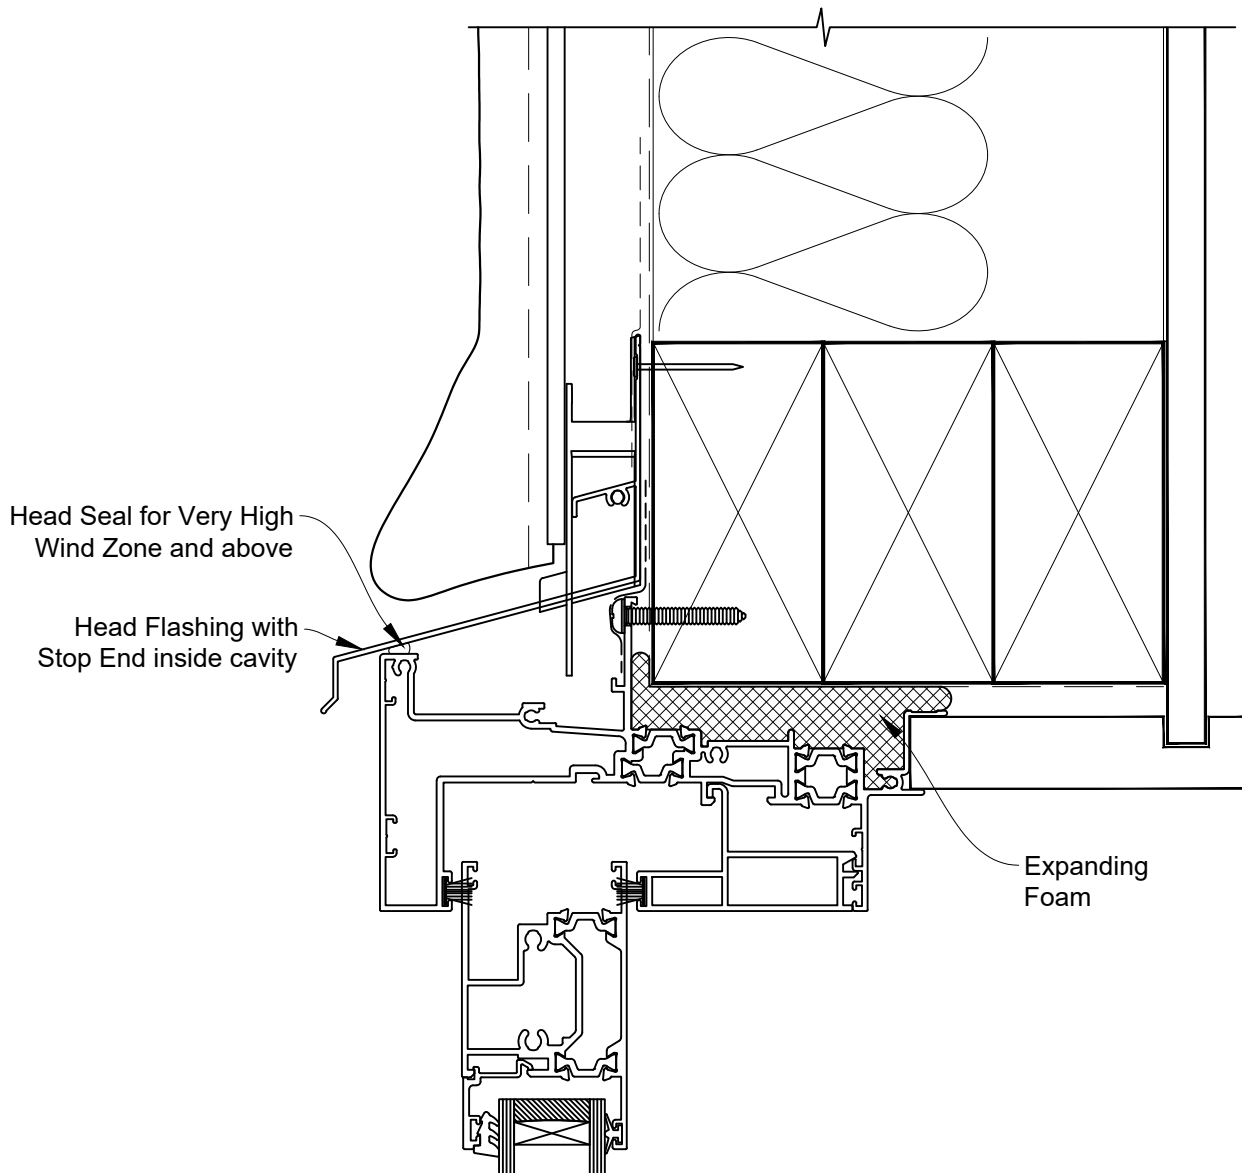

**INSTALLATION DETAIL - 44mm METRO THERMAL HEART
CENTRAFIX SLIDING DOOR OUT
ON STUCCO**

Date: 01.09.23

Scale: 1:2

CAD Ref.: CFX44SDST-CFXH

**The Installation Details must be used in conjunction with the Metro Series
ThermalHEART® Centrafix™ SYSTEM GUIDE**

HEAD OPTION 1

INSTALLATION DETAIL - 44mm METRO THERMAL HEART CENTRAFIX SLIDING DOOR OUT ON STUCCO

Date: 01.09.23

Scale: 1:2

CAD Ref.: CFX44SDST-CFXH2

The Installation Details must be used in conjunction with the Metro Series
ThermalHEART® Centrafix™ SYSTEM GUIDE