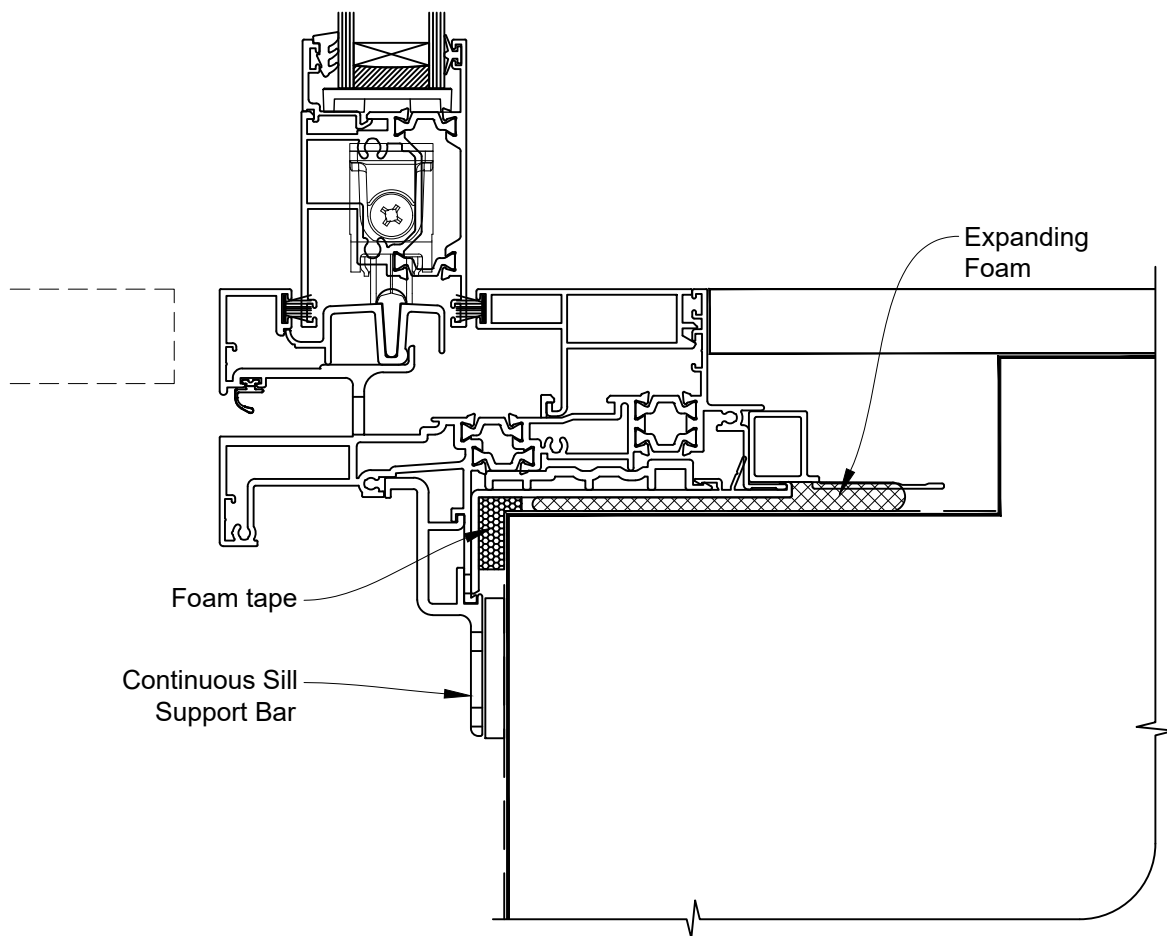

INSTALLATION DETAIL - 44mm METRO THERMAL HEART CENTRAFIX SLIDING DOOR OUT ON STUCCO

Date: 01.09.23

Scale: 1:2

CAD Ref.: CFX44SDST-CFXS

The Installation Details must be used in conjunction with the Metro Series
ThermalHEART® Centrafix™ SYSTEM GUIDE

SILL OPTION 1