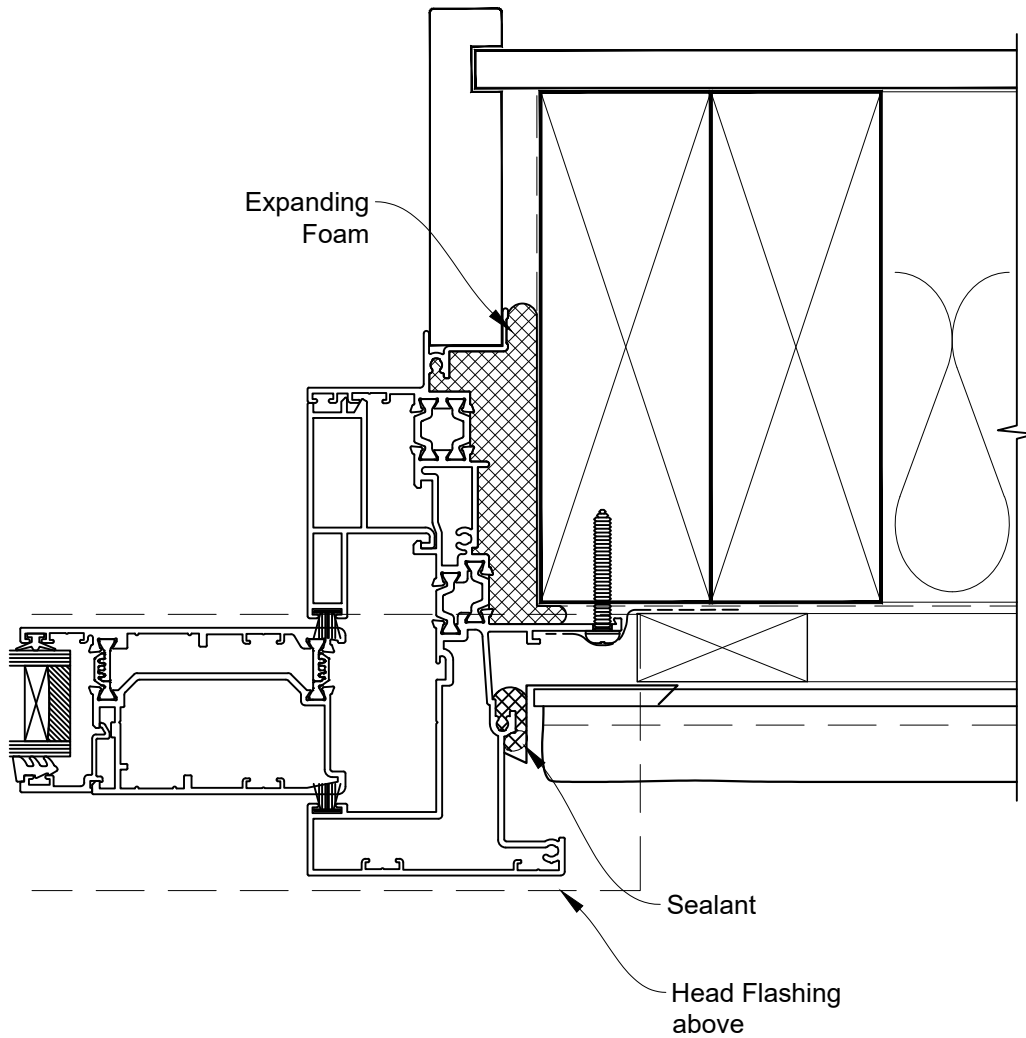

HEAD OPTION 2

INSTALLATION DETAIL - 44mm METRO THERMAL HEART CENTRAFIX SLIDING DOOR OUT ON STUCCO

Date: 01.09.23

Scale: 1:2

CAD Ref.: CFX44SDST-CFXJ

The Installation Details must be used in conjunction with the Metro Series ThermalHEART® Centrafix™ SYSTEM GUIDE