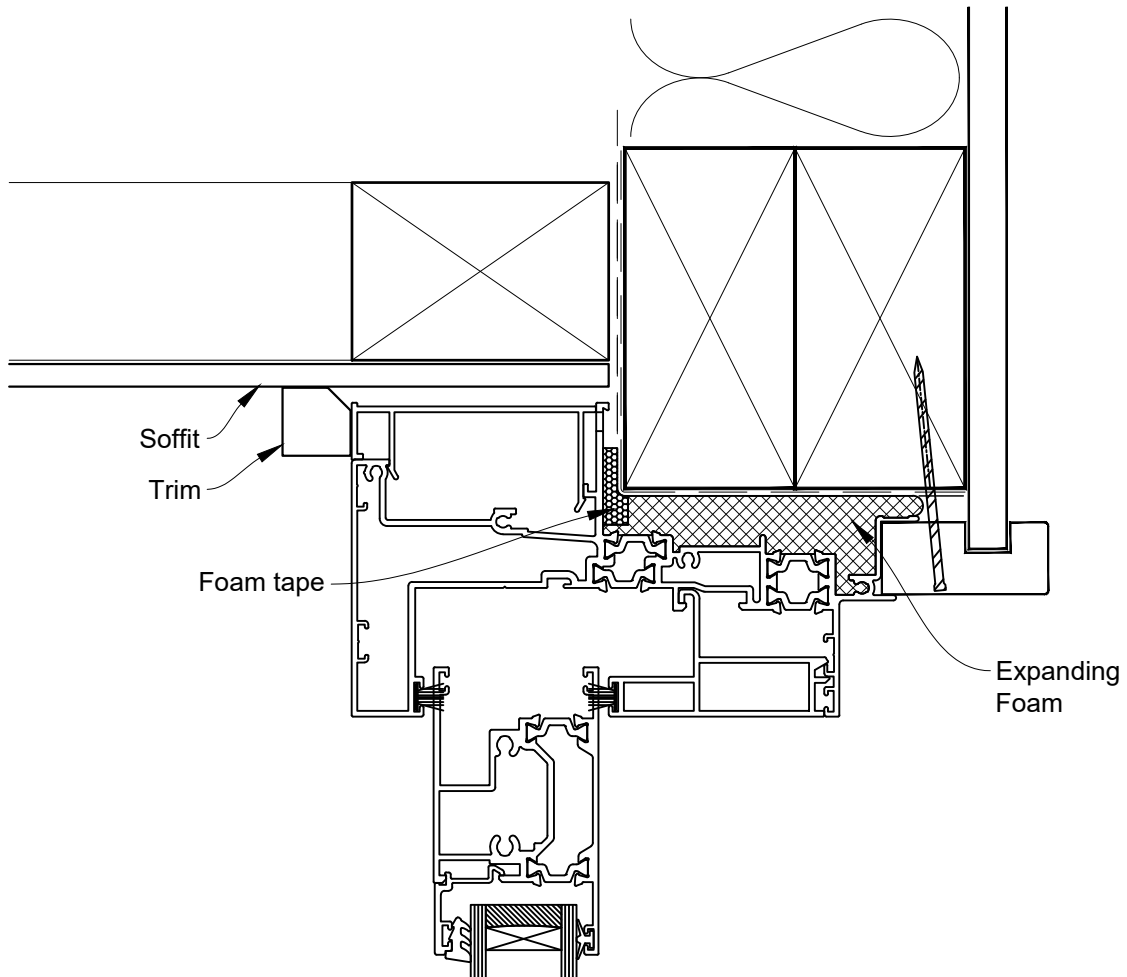

INSTALLATION DETAIL - 44mm METRO THERMAL HEART CENTRAFIX SLIDING DOOR OUT ON STUCCO

Date: 01.09.23

Scale: 1:2

CAD Ref.: CFX44SDST-CFXH2

The Installation Details must be used in conjunction with the Metro Series
ThermalHEART® Centrafix™ SYSTEM GUIDE

HEAD OPTION 2