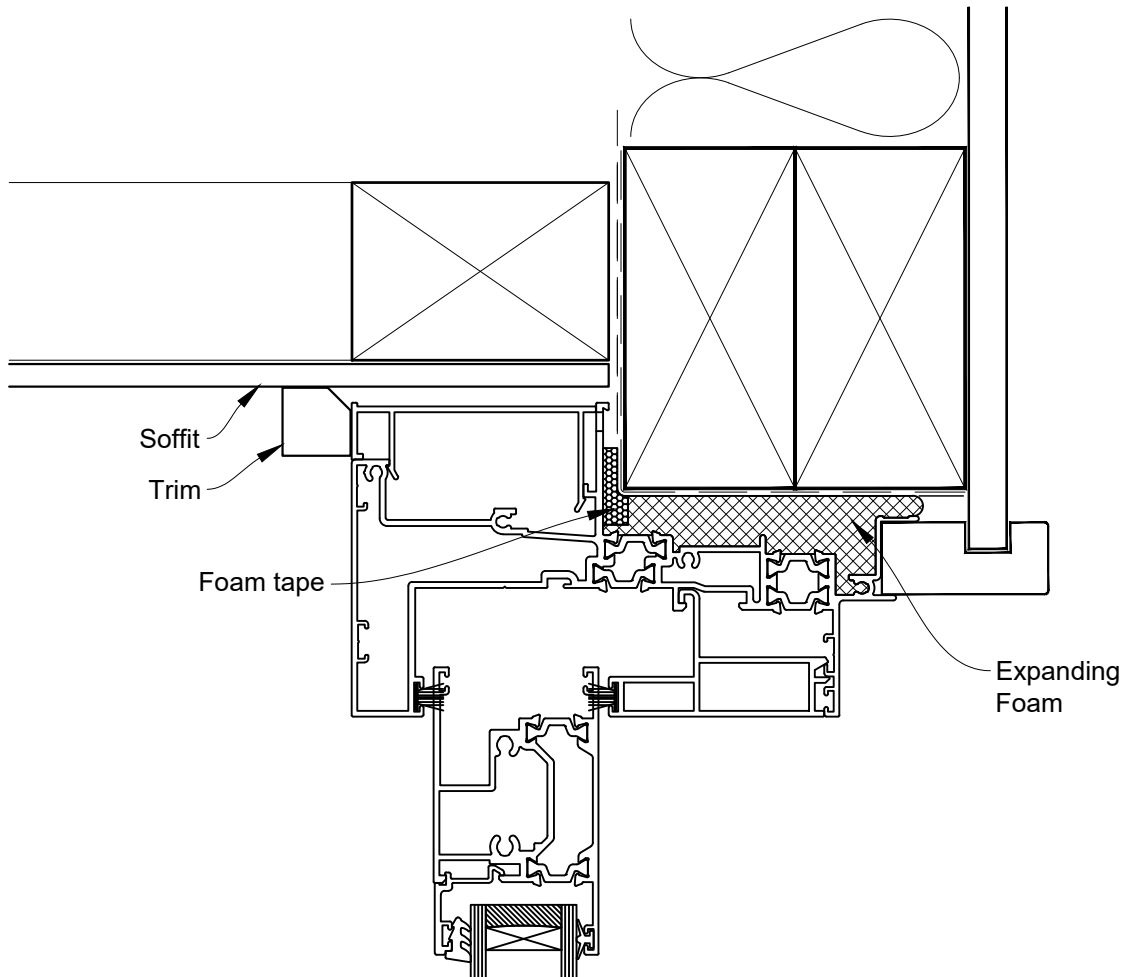

INSTALLATION DETAIL - 44mm METRO THERMAL HEART CENTRAFIX SLIDING DOOR OUT ON FLAT SHEET

Date: 01.09.23

Scale: 1:2

CAD Ref.: CFX44SDFS-CFXH

The Installation Details must be used in conjunction with the Metro Series
ThermalHEART® Centrafix™ SYSTEM GUIDE

HEAD OPTION 1

INSTALLATION DETAIL - 44mm METRO THERMAL HEART CENTRAFIX SLIDING DOOR OUT ON FLAT SHEET

Date: 01.09.23

Scale: 1:2

CAD Ref.: CFX44SDFS-CFXH2

The Installation Details must be used in conjunction with the Metro Series
ThermalHEART® Centrafix™ SYSTEM GUIDE

HEAD OPTION 2

INSTALLATION DETAIL - 44mm METRO THERMAL HEART CENTRAFIX SLIDING DOOR OUT ON FLAT SHEET

Date: 01.09.23

Scale: 1:2

CAD Ref.: CFX44SDFS-CFXJ

The Installation Details must be used in conjunction with the Metro Series ThermalHEART® Centrafix™ SYSTEM GUIDE