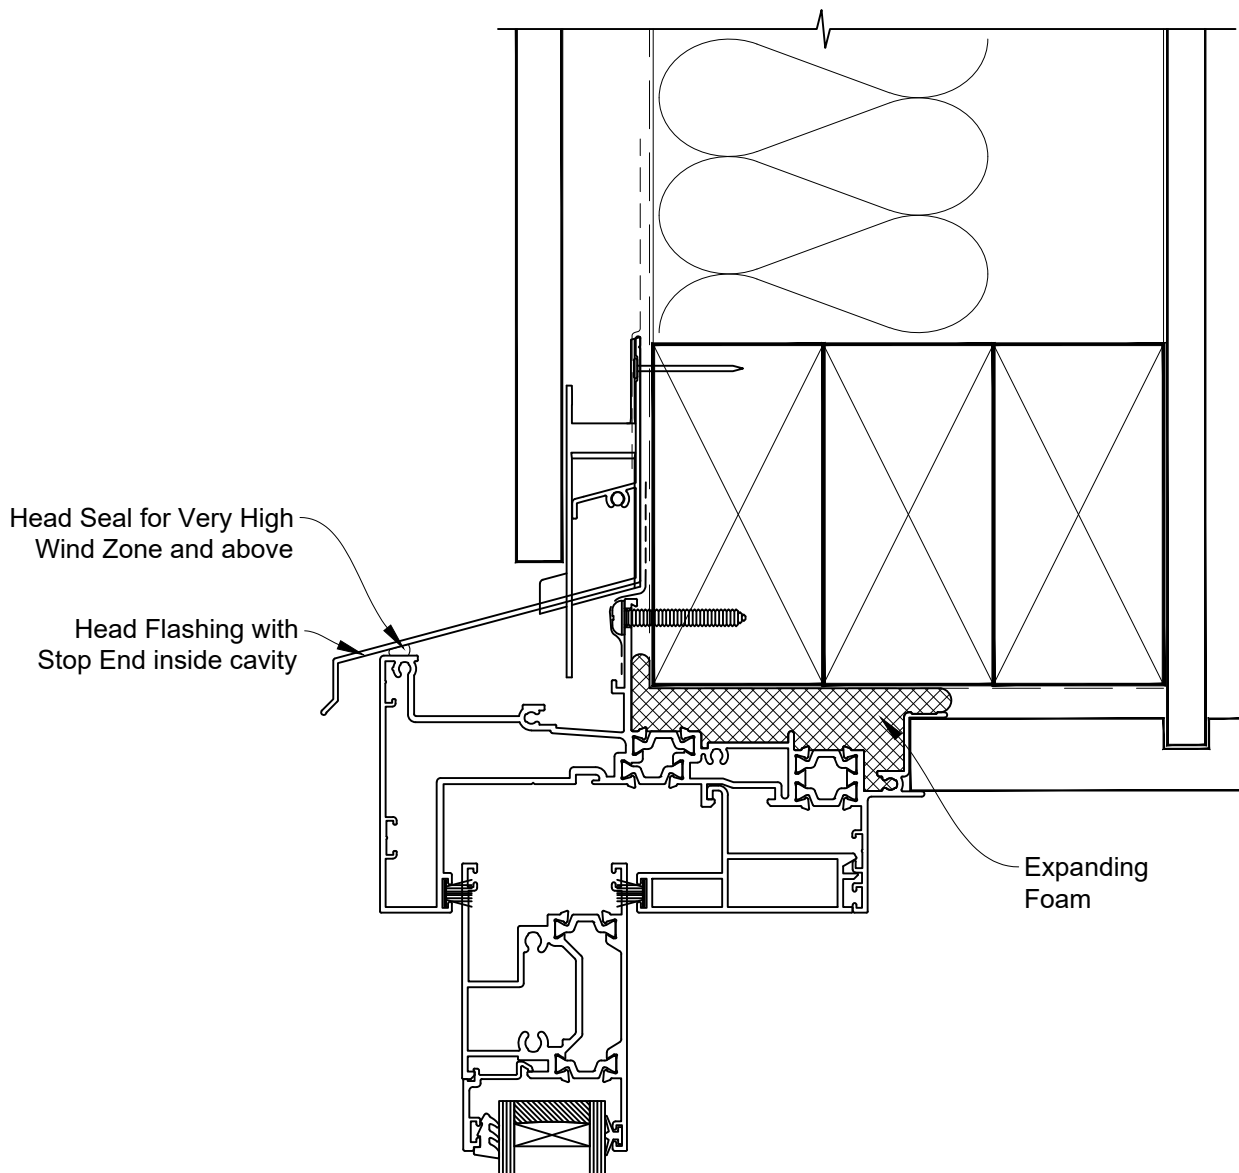

INSTALLATION DETAIL - 44mm METRO THERMAL HEART CENTRAFIX SLIDING DOOR OUT ON FLAT SHEET

Date: 01.09.23

Scale: 1:2

CAD Ref.: CFX44SDFS-CFXH

The Installation Details must be used in conjunction with the Metro Series
ThermalHEART® Centrafix™ SYSTEM GUIDE

HEAD OPTION 1

INSTALLATION DETAIL - 44mm METRO THERMAL HEART CENTRAFIX SLIDING DOOR OUT ON FLAT SHEET

Date: 01.09.23

Scale: 1:2

CAD Ref.: CFX44SDFS-CFXH2

The Installation Details must be used in conjunction with the Metro Series
ThermalHEART® Centrafix™ SYSTEM GUIDE

HEAD OPTION 2

INSTALLATION DETAIL - 44mm METRO THERMAL HEART CENTRAFIX SLIDING DOOR OUT ON FLAT SHEET

Date: 01.09.23

Scale: 1:2

CAD Ref.: CFX44SDFS-CFXJ

The Installation Details must be used in conjunction with the Metro Series ThermalHEART® Centrafix™ SYSTEM GUIDE