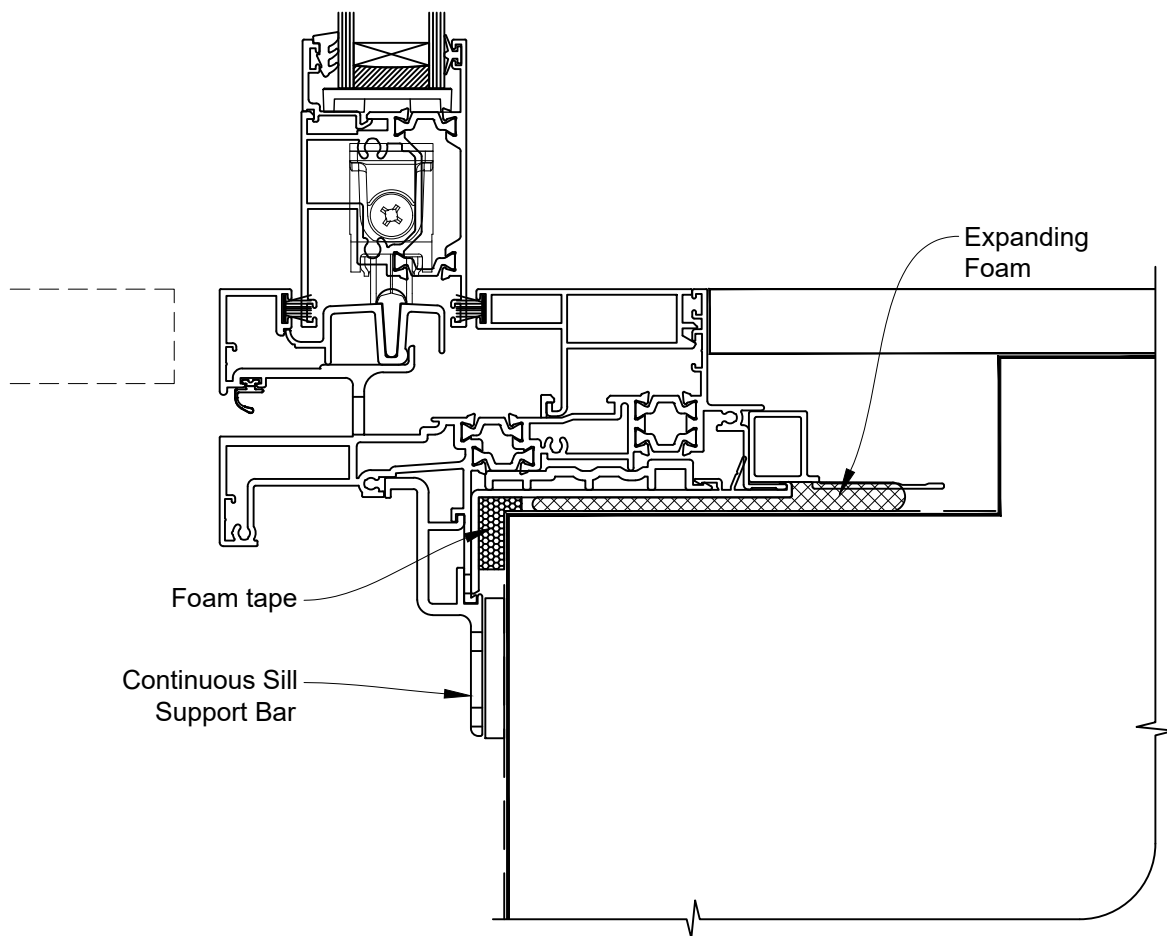

INSTALLATION DETAIL - 44mm METRO THERMAL HEART CENTRAFIX SLIDING DOOR OUT ON FLAT SHEET

Date: 01.09.23

Scale: 1:2

CAD Ref.: CFX44SDFS-CFXS

The Installation Details must be used in conjunction with the Metro Series
ThermalHEART® Centrafix™ SYSTEM GUIDE

SILL OPTION 1