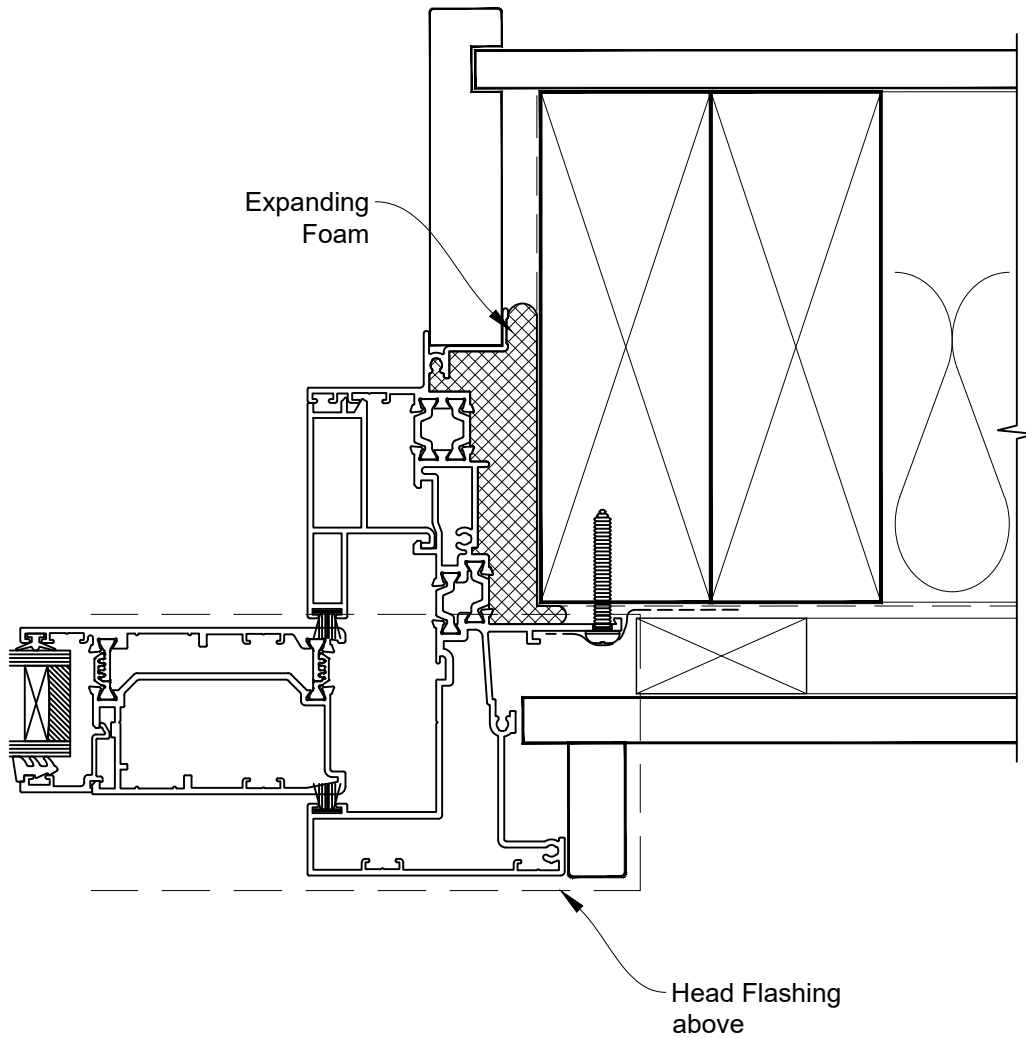

HEAD OPTION 2

INSTALLATION DETAIL - 44mm METRO THERMAL HEART CENTRAFIX SLIDING DOOR OUT ON FLAT SHEET

Date: 01.09.23

Scale: 1:2

CAD Ref.: CFX44SDFS-CFXJ

The Installation Details must be used in conjunction with the Metro Series ThermalHEART® Centrafix™ SYSTEM GUIDE