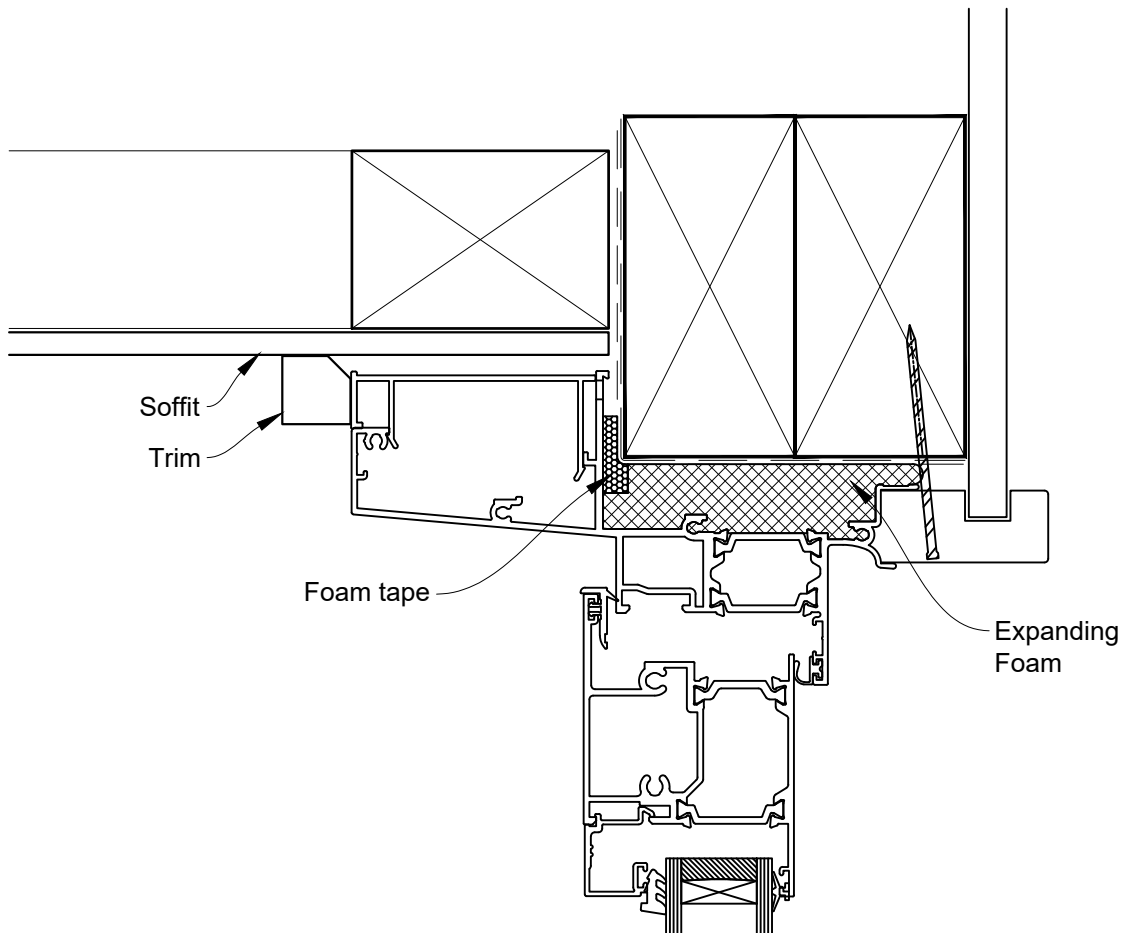

HEAD OPTION 1

INSTALLATION DETAIL - METRO THERMAL HEART CENTRAFIX HINGE DOOR OPEN OUT ON STUCCO

Date: 01.09.23

Scale: 1:2

CAD Ref.: CFXHOST-CFXH2

The Installation Details must be used in conjunction with the Metro Series ThermalHEART® Centrafix™ SYSTEM GUIDE

HEAD OPTION 2

INSTALLATION DETAIL - METRO THERMAL HEART CENTRAFIX HINGE DOOR OPEN OUT ON STUCCO

Date: 01.09.23

Scale: 1:2

CAD Ref.: CFXHOST-CFXJ

The Installation Details must be used in conjunction with the Metro Series ThermalHEART® Centrafix™ SYSTEM GUIDE