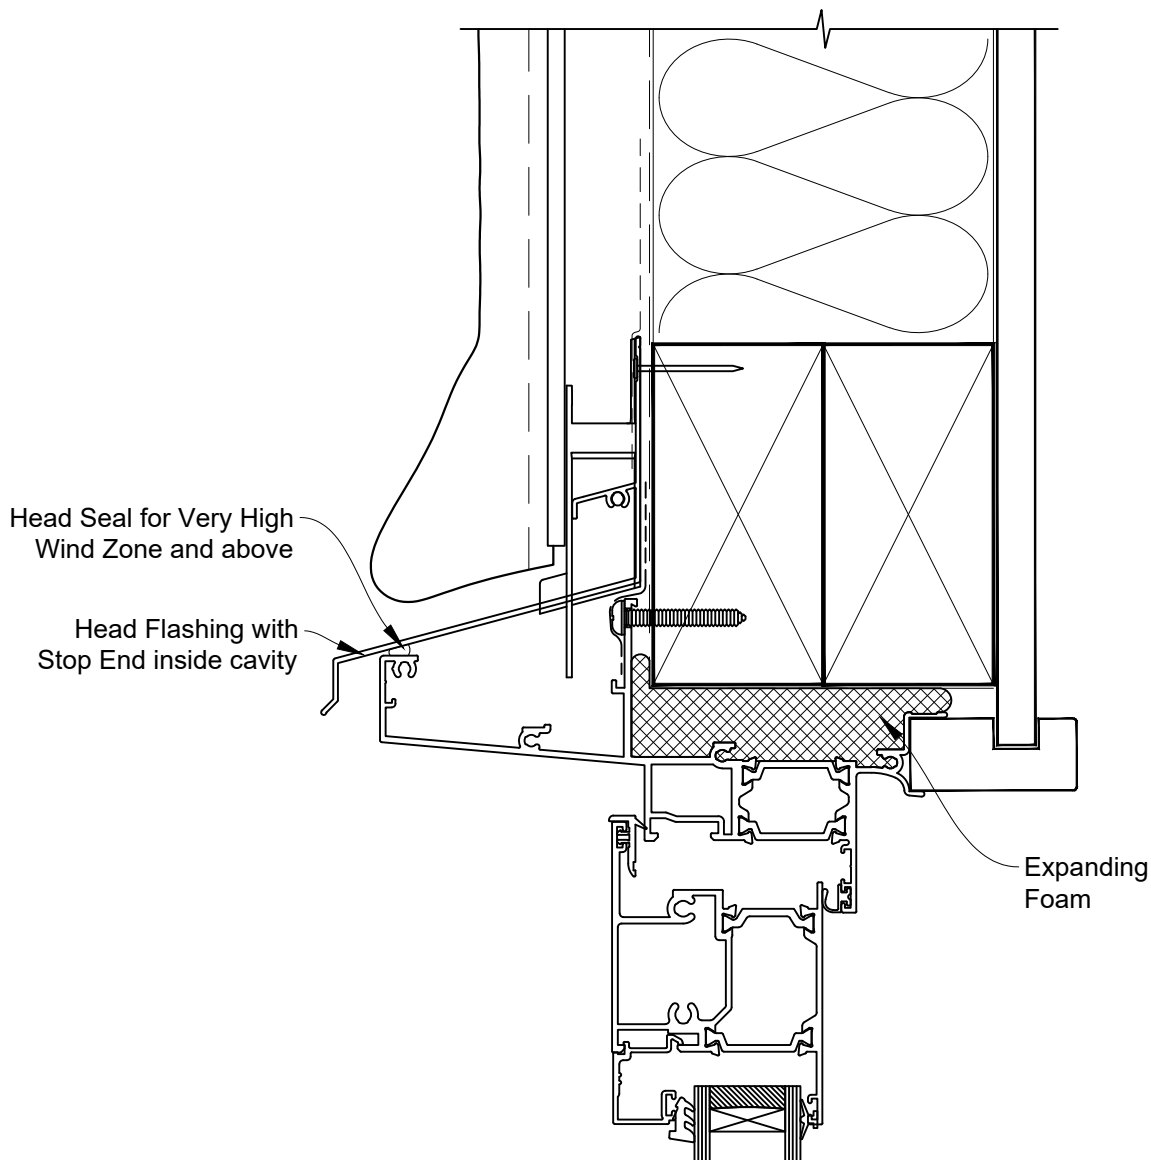

INSTALLATION DETAIL - METRO THERMAL HEART CENTRAFIX HINGE DOOR OPEN OUT ON STUCCO

Date: 01.09.23

Scale: 1:2

CAD Ref.: CFXHOST-CFXH

The Installation Details must be used in conjunction with the Metro Series ThermalHEART® Centrafix™ SYSTEM GUIDE

HEAD OPTION 1

INSTALLATION DETAIL - METRO THERMAL HEART CENTRAFIX HINGE DOOR OPEN OUT ON STUCCO

Date: 01.09.23

Scale: 1:2

CAD Ref.: CFXHOST-CFXH2

The Installation Details must be used in conjunction with the Metro Series ThermalHEART® Centrafix™ SYSTEM GUIDE