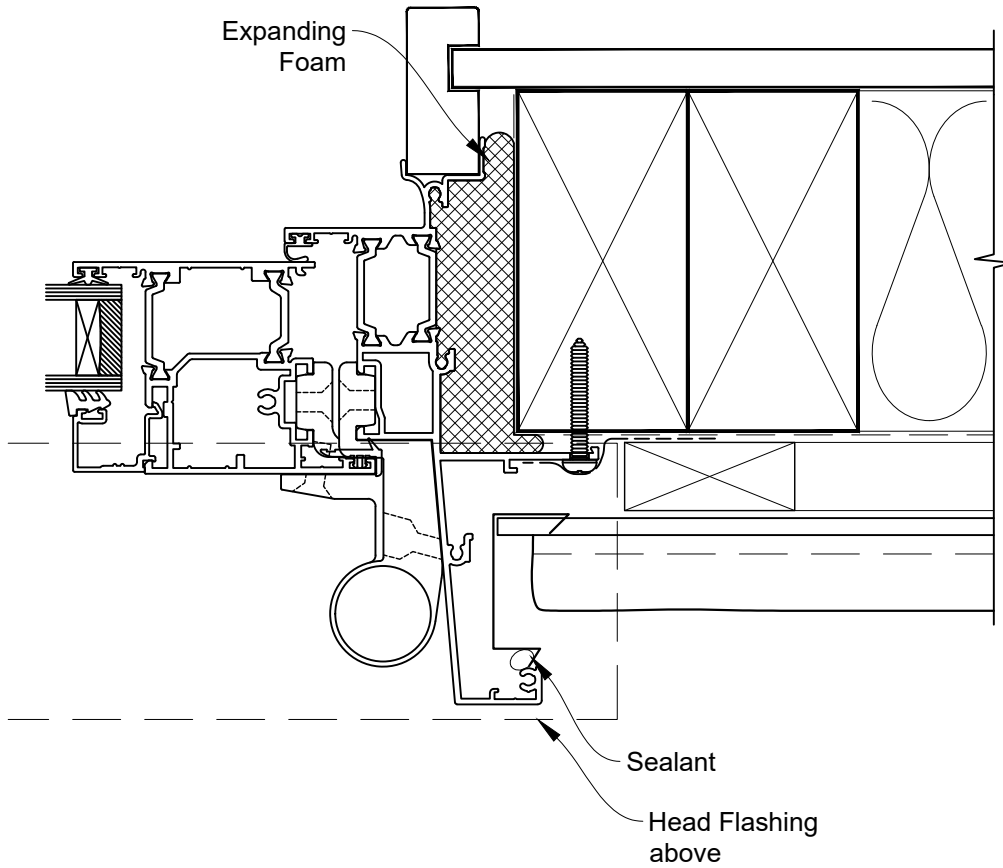

HEAD OPTION 2

INSTALLATION DETAIL - METRO THERMAL HEART CENTRAFIX HINGE DOOR OPEN OUT ON STUCCO

Date: 01.09.23

Scale: 1:2

CAD Ref.: CFXHOST-CFXJ

The Installation Details must be used in conjunction with the Metro Series ThermalHEART® Centrafix™ SYSTEM GUIDE

INSTALLATION DETAIL - METRO THERMAL HEART CENTRAFIX HINGE DOOR OPEN OUT ON STUCCO

Date: 01.09.23

Scale: 1:2

CAD Ref.: CFXHOST-CFXS

The Installation Details must be used in conjunction with the Metro Series
ThermalHEART® Centrafix™ SYSTEM GUIDE