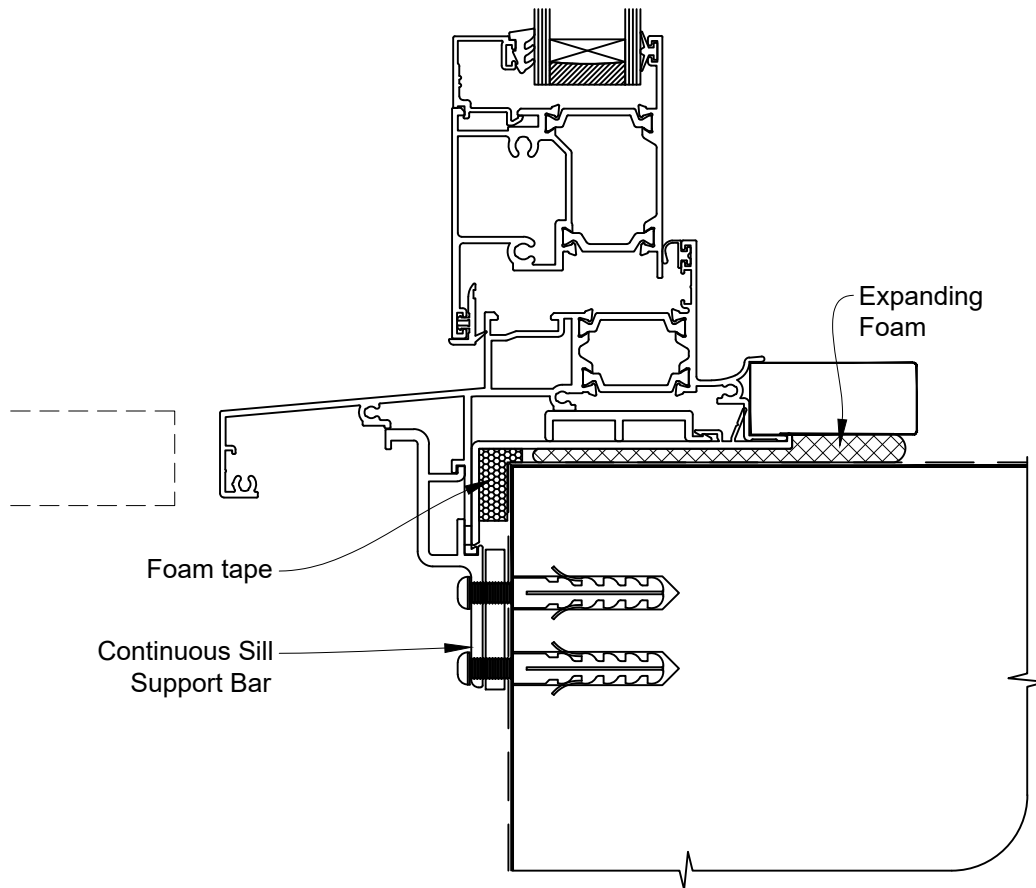

INSTALLATION DETAIL - METRO THERMAL HEART CENTRAFIX HINGE DOOR OPEN OUT ON STUCCO

Date: 01.09.23

Scale: 1:2

CAD Ref.: CFXHOST-CFXS

The Installation Details must be used in conjunction with the Metro Series
ThermalHEART® Centrafix™ SYSTEM GUIDE

SILL OPTION 1