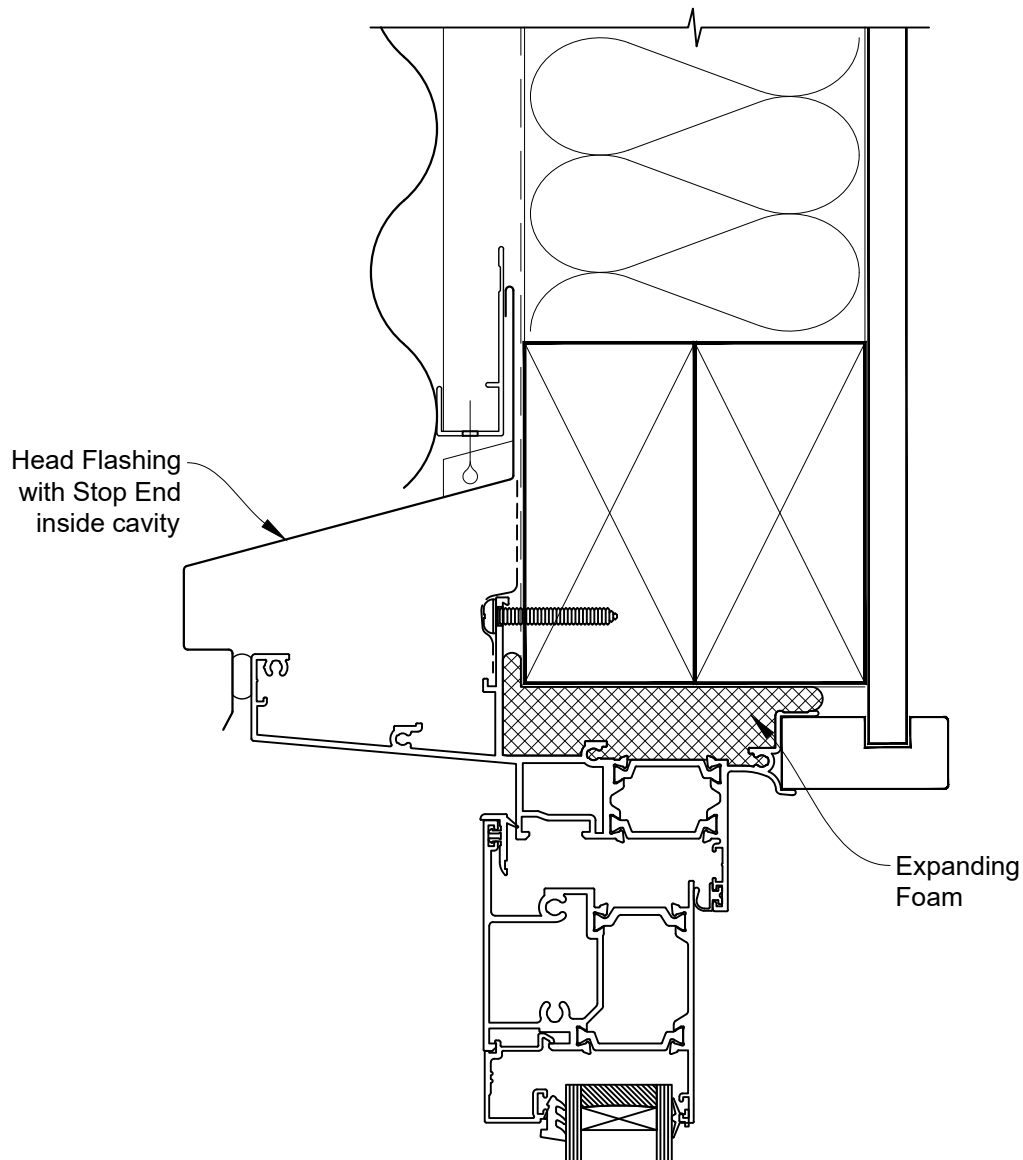

INSTALLATION DETAIL - METRO THERMAL HEART CENTRAFIX HINGE DOOR OPEN OUT ON PROFILE METAL

Date: 01.09.23

Scale: 1:2

CAD Ref.: CFXHOPM-CFXH

The Installation Details must be used in conjunction with the Metro Series
ThermalHEART® Centrafix™ SYSTEM GUIDE

HEAD OPTION 1

INSTALLATION DETAIL - METRO THERMAL HEART CENTRAFIX HINGE DOOR OPEN OUT ON PROFILE METAL

Date: 01.09.23

Scale: 1:2

CAD Ref.: CFXHOPM-CFXJ

The Installation Details must be used in conjunction with the Metro Series
ThermalHEART® Centrafix™ SYSTEM GUIDE

INSTALLATION DETAIL - METRO THERMAL HEART CENTRAFIX HINGE DOOR OPEN OUT ON PROFILE METAL

Date: 01.09.23

Scale: 1:2

CAD Ref.: CFXHOPM-CFXS

The Installation Details must be used in conjunction with the Metro Series
ThermalHEART® Centrafix™ SYSTEM GUIDE

SILL OPTION 1

INSTALLATION DETAIL - METRO THERMAL HEART CENTRAFIX HINGE DOOR OPEN OUT ON PROFILE METAL

Date: 01.09.23

Scale: 1:2

CAD Ref.: CFXHOPM-CFXS2

The Installation Details must be used in conjunction with the Metro Series
ThermalHEART® Centrafix™ SYSTEM GUIDE