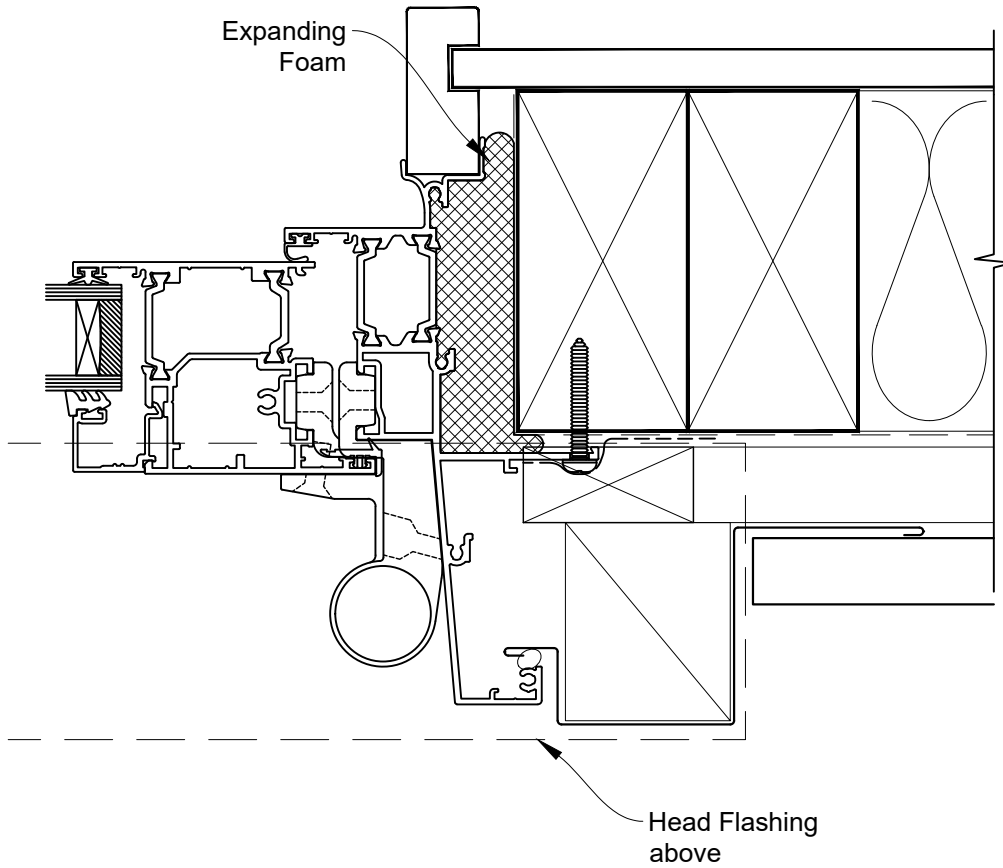

INSTALLATION DETAIL - METRO THERMAL HEART CENTRAFIX HINGE DOOR OPEN OUT ON PROFILE METAL

Date: 01.09.23

Scale: 1:2

CAD Ref.: CFXHOPM-CFXH

The Installation Details must be used in conjunction with the Metro Series
ThermalHEART® Centrafix™ SYSTEM GUIDE

HEAD OPTION 1

INSTALLATION DETAIL - METRO THERMAL HEART CENTRAFIX HINGE DOOR OPEN OUT ON PROFILE METAL

Date: 01.09.23

Scale: 1:2

CAD Ref.: CFXHOPM-CFXJ

The Installation Details must be used in conjunction with the Metro Series
ThermalHEART® Centrafix™ SYSTEM GUIDE

INSTALLATION DETAIL - METRO THERMAL HEART CENTRAFIX HINGE DOOR OPEN OUT ON PROFILE METAL

Date: 01.09.23

Scale: 1:2

CAD Ref.: CFXHOPM-CFXS

The Installation Details must be used in conjunction with the Metro Series
ThermalHEART® Centrafix™ SYSTEM GUIDE