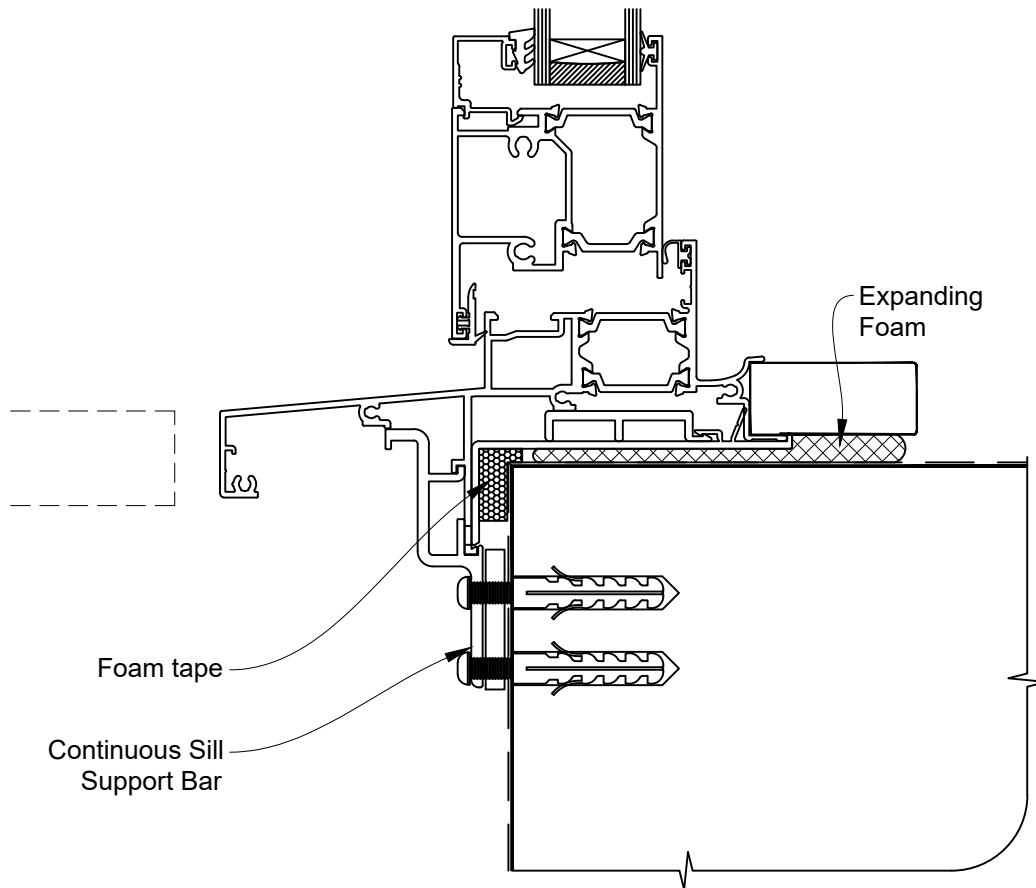

HEAD OPTION 1

INSTALLATION DETAIL - METRO THERMAL HEART CENTRAFIX HINGE DOOR OPEN OUT ON PROFILE METAL

Date: 01.09.23

Scale: 1:2

CAD Ref.: CFXHOPM-CFXJ

The Installation Details must be used in conjunction with the Metro Series
ThermalHEART® Centrafix™ SYSTEM GUIDE

INSTALLATION DETAIL - METRO THERMAL HEART CENTRAFIX HINGE DOOR OPEN OUT ON PROFILE METAL

Date: 01.09.23

Scale: 1:2

CAD Ref.: CFXHOPM-CFXS

The Installation Details must be used in conjunction with the Metro Series
ThermalHEART® Centrafix™ SYSTEM GUIDE

SILL OPTION 1

INSTALLATION DETAIL - METRO THERMAL HEART CENTRAFIX HINGE DOOR OPEN OUT ON PROFILE METAL

Date: 01.09.23

Scale: 1:2

CAD Ref.: CFXHOPM-CFXS2

The Installation Details must be used in conjunction with the Metro Series
ThermalHEART® Centrafix™ SYSTEM GUIDE