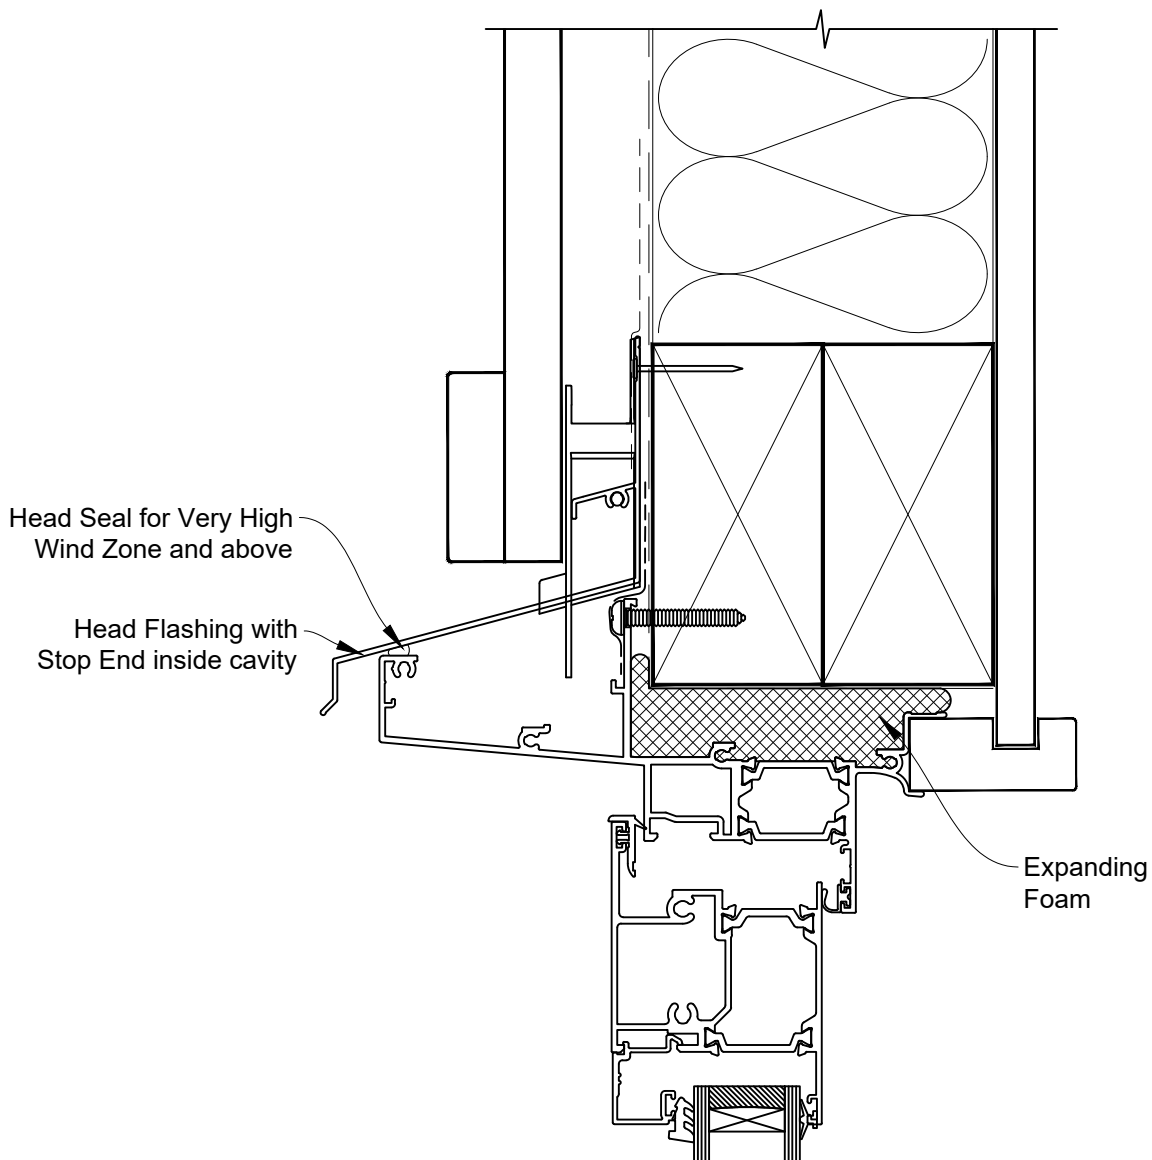

INSTALLATION DETAIL - METRO THERMAL HEART CENTRAFIX HINGE DOOR OPEN OUT ON BOARD AND BATTEN

Date: 01.09.23

Scale: 1:2

CAD Ref.: CFXHOBB-CFXH

The Installation Details must be used in conjunction with the Metro Series
ThermalHEART® Centrafix™ SYSTEM GUIDE

HEAD OPTION 1

INSTALLATION DETAIL - METRO THERMAL HEART CENTRAFIX HINGE DOOR OPEN OUT ON BOARD AND BATTEN

Date: 01.09.23

Scale: 1:2

CAD Ref.: CFXHOBB-CFXH2

The Installation Details must be used in conjunction with the Metro Series ThermalHEART® Centrafix™ SYSTEM GUIDE

HEAD OPTION 2

INSTALLATION DETAIL - METRO THERMAL HEART CENTRAFIX HINGE DOOR OPEN OUT ON BOARD AND BATTEN

Date: 01.09.23

Scale: 1:2

CAD Ref.: CFXHOBB-CFXJ

The Installation Details must be used in conjunction with the Metro Series
ThermalHEART® Centrafix™ SYSTEM GUIDE