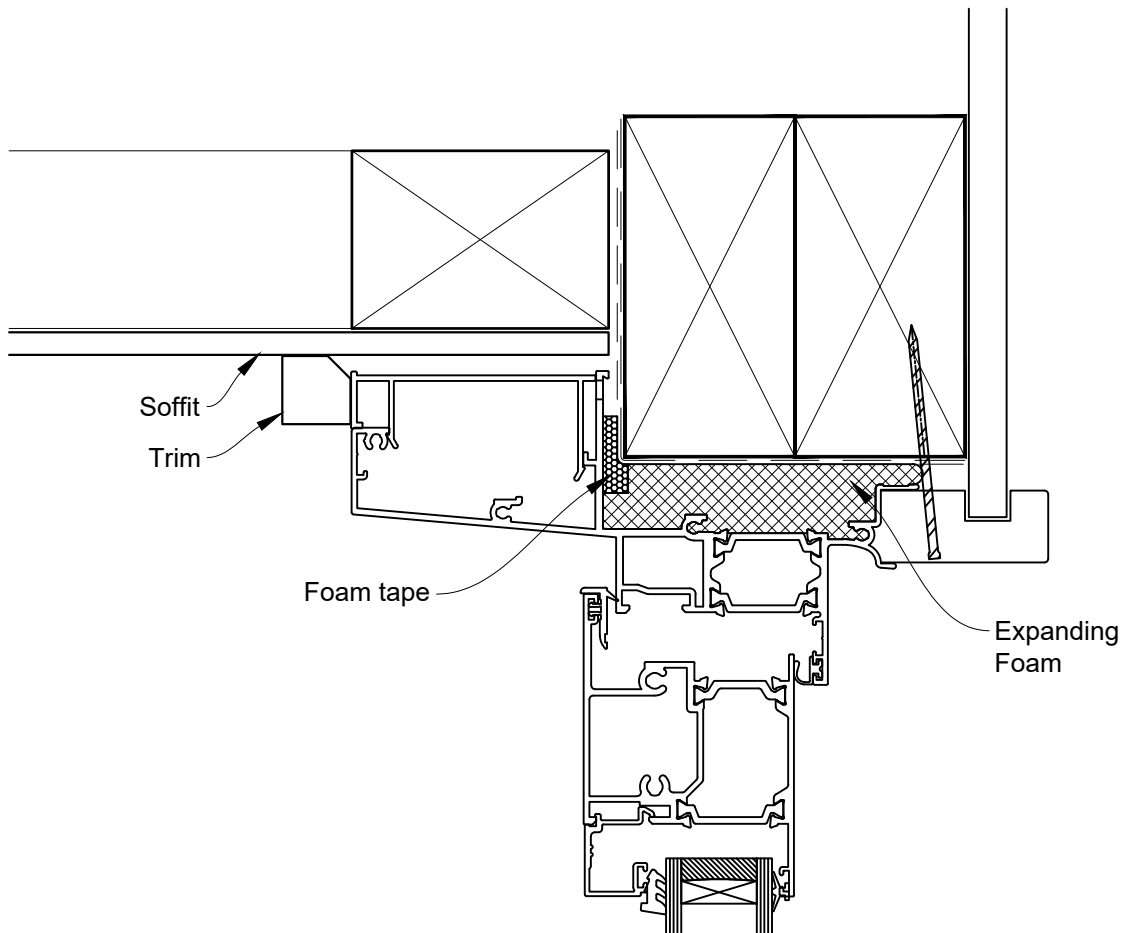

INSTALLATION DETAIL - METRO THERMAL HEART CENTRAFIX HINGE DOOR OPEN OUT ON BOARD AND BATTEN

Date: 01.09.23

Scale: 1:2

CAD Ref.: CFXHOBB-CFXH

The Installation Details must be used in conjunction with the Metro Series
ThermalHEART® Centrafix™ SYSTEM GUIDE

HEAD OPTION 1

INSTALLATION DETAIL - METRO THERMAL HEART CENTRAFIX HINGE DOOR OPEN OUT ON BOARD AND BATTEN

Date: 01.09.23

Scale: 1:2

CAD Ref.: CFXHOBB-CFXH2

The Installation Details must be used in conjunction with the Metro Series ThermalHEART® Centrafix™ SYSTEM GUIDE

HEAD OPTION 2

INSTALLATION DETAIL - METRO THERMAL HEART CENTRAFIX HINGE DOOR OPEN OUT ON BOARD AND BATTEN

Date: 01.09.23

Scale: 1:2

CAD Ref.: CFXHOBB-CFXJ

The Installation Details must be used in conjunction with the Metro Series
ThermalHEART® Centrafix™ SYSTEM GUIDE