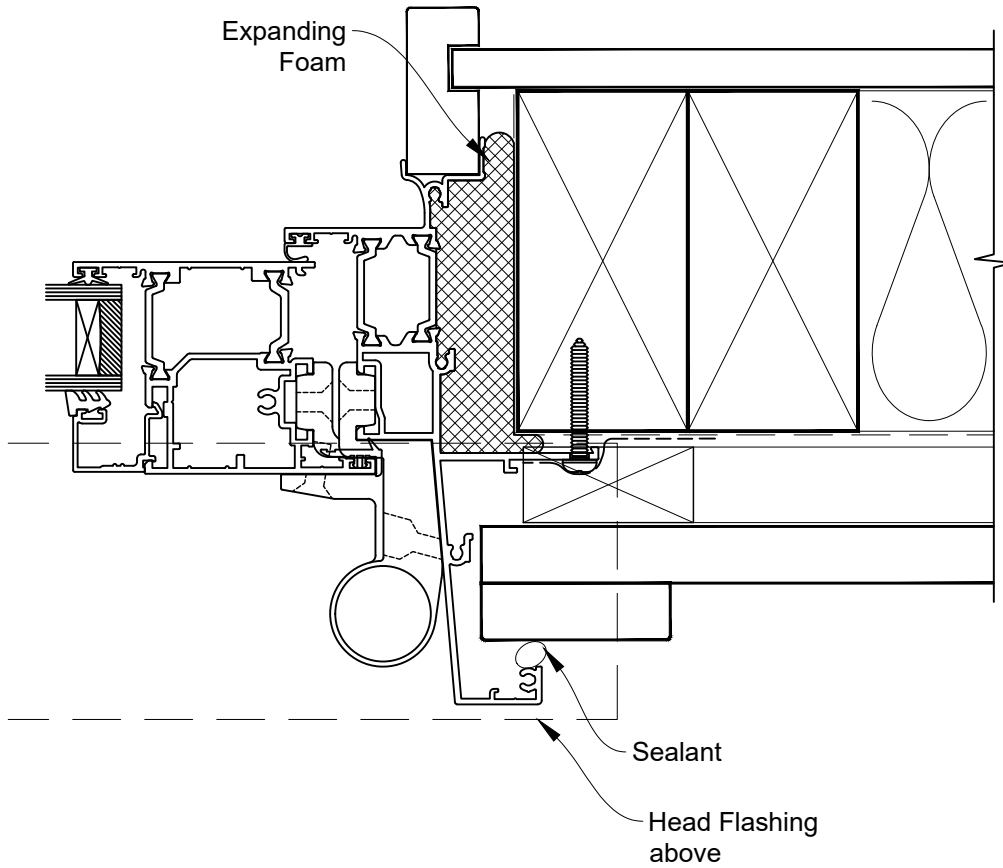

HEAD OPTION 1

INSTALLATION DETAIL - METRO THERMAL HEART CENTRAFIX HINGE DOOR OPEN OUT ON BOARD AND BATTEN

Date: 01.09.23

Scale: 1:2

CAD Ref.: CFXHOBB-CFXH2

The Installation Details must be used in conjunction with the Metro Series ThermalHEART® Centrafix™ SYSTEM GUIDE

HEAD OPTION 2

INSTALLATION DETAIL - METRO THERMAL HEART CENTRAFIX HINGE DOOR OPEN OUT ON BOARD AND BATTEN

Date: 01.09.23

Scale: 1:2

CAD Ref.: CFXHOBB-CFXJ

The Installation Details must be used in conjunction with the Metro Series
ThermalHEART® Centrafix™ SYSTEM GUIDE

INSTALLATION DETAIL - METRO THERMAL HEART CENTRAFIX HINGE DOOR OPEN OUT ON BOARD AND BATTEN

Date: 01.09.23

Scale: 1:2

CAD Ref.: CFXHOBB-CFXS

The Installation Details must be used in conjunction with the Metro Series
ThermalHEART® Centrafix™ SYSTEM GUIDE