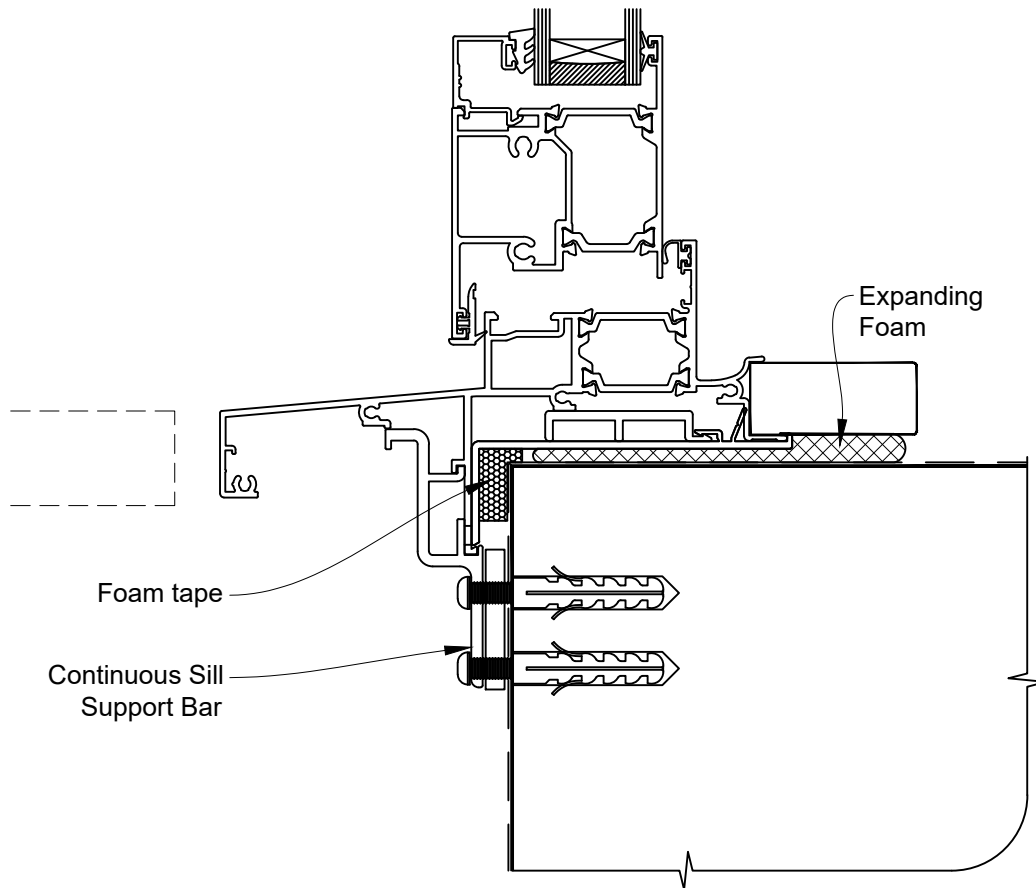

INSTALLATION DETAIL - METRO THERMAL HEART CENTRAFIX HINGE DOOR OPEN OUT ON BOARD AND BATTEN

Date: 01.09.23

Scale: 1:2

CAD Ref.: CFXHOBB-CFXS

The Installation Details must be used in conjunction with the Metro Series
ThermalHEART® Centrafix™ SYSTEM GUIDE

SILL OPTION 1

INSTALLATION DETAIL - METRO THERMAL HEART CENTRAFIX HINGE DOOR OPEN OUT ON BOARD AND BATTEN

Date: 01.09.23

Scale: 1:2

CAD Ref.: CFXHOBB-CFXS2

The Installation Details must be used in conjunction with the Metro Series
ThermalHEART® Centrafix™ SYSTEM GUIDE