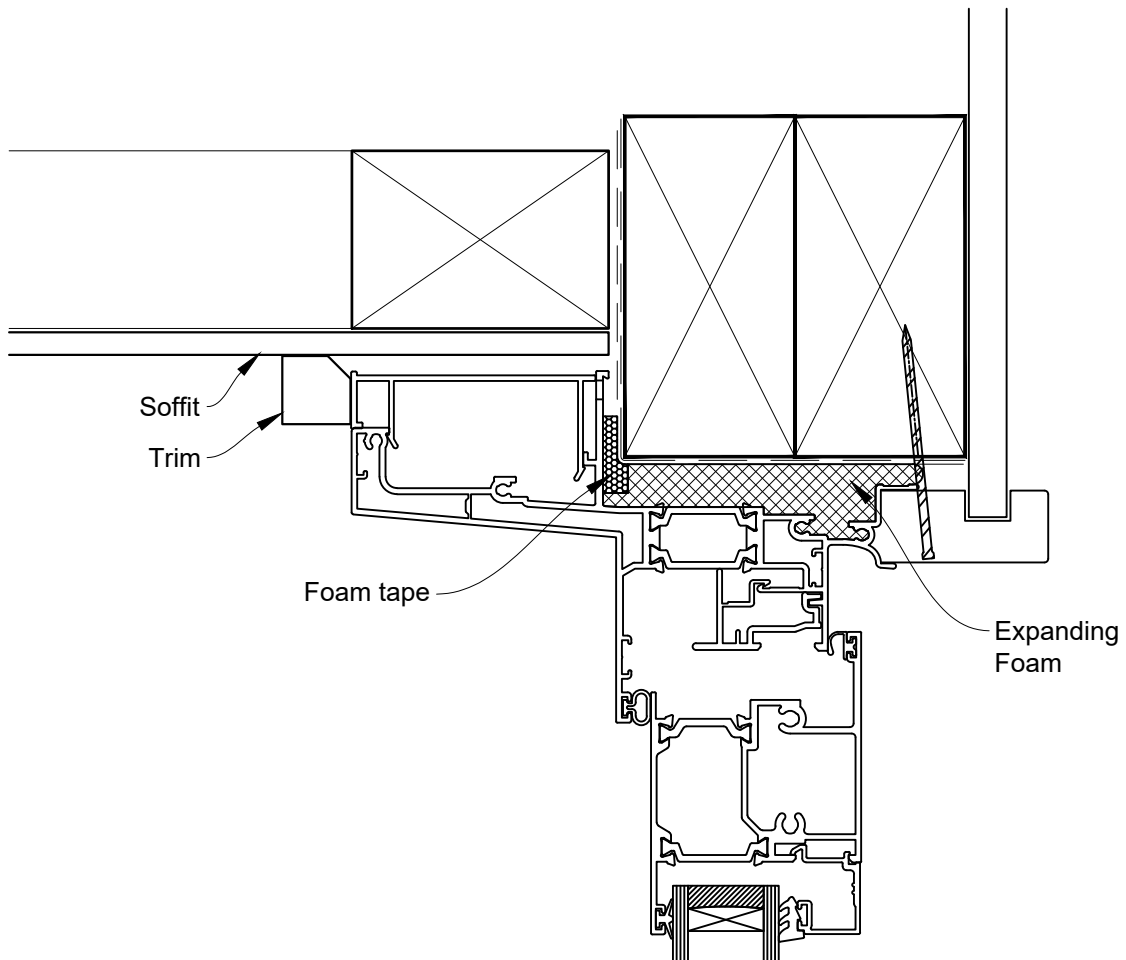

HEAD OPTION 1

INSTALLATION DETAIL - METRO THERMAL HEART CENTRAFIX HINGE DOOR OPEN OUT ON STUCCO

Date: 01.09.23

Scale: 1:2

CAD Ref.: CFXHIST-CFXH2

The Installation Details must be used in conjunction with the Metro Series ThermalHEART® Centrafix™ SYSTEM GUIDE

HEAD OPTION 2

INSTALLATION DETAIL - METRO THERMAL HEART CENTRAFIX HINGE DOOR OPEN OUT ON STUCCO

Date: 01.09.23

Scale: 1:2

CAD Ref.: CFXHIST-CFXJ

The Installation Details must be used in conjunction with the Metro Series ThermalHEART® Centrafix™ SYSTEM GUIDE