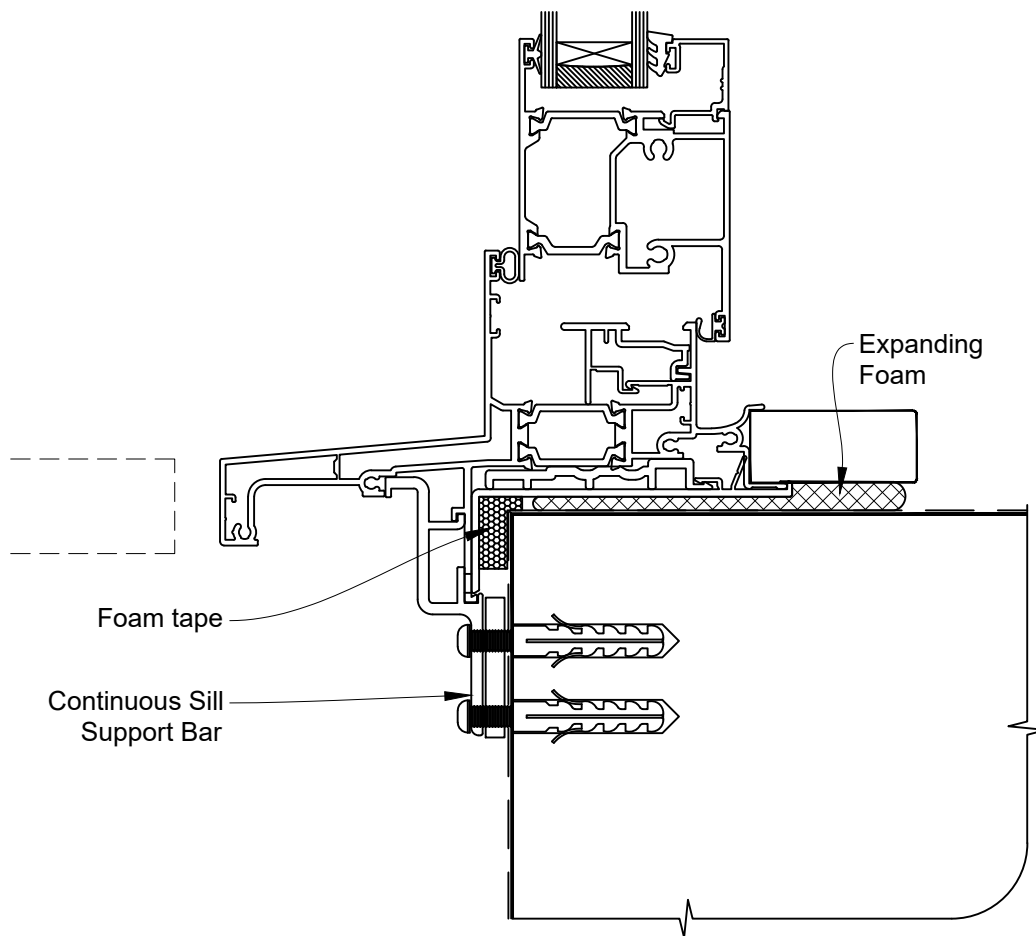

INSTALLATION DETAIL - METRO THERMAL HEART CENTRAFIX HINGE DOOR OPEN OUT ON STUCCO

Date: 01.09.23

Scale: 1:2

CAD Ref.: CFXHIST-CFXS

The Installation Details must be used in conjunction with the Metro Series ThermalHEART® Centrafix™ SYSTEM GUIDE

SILL OPTION 1