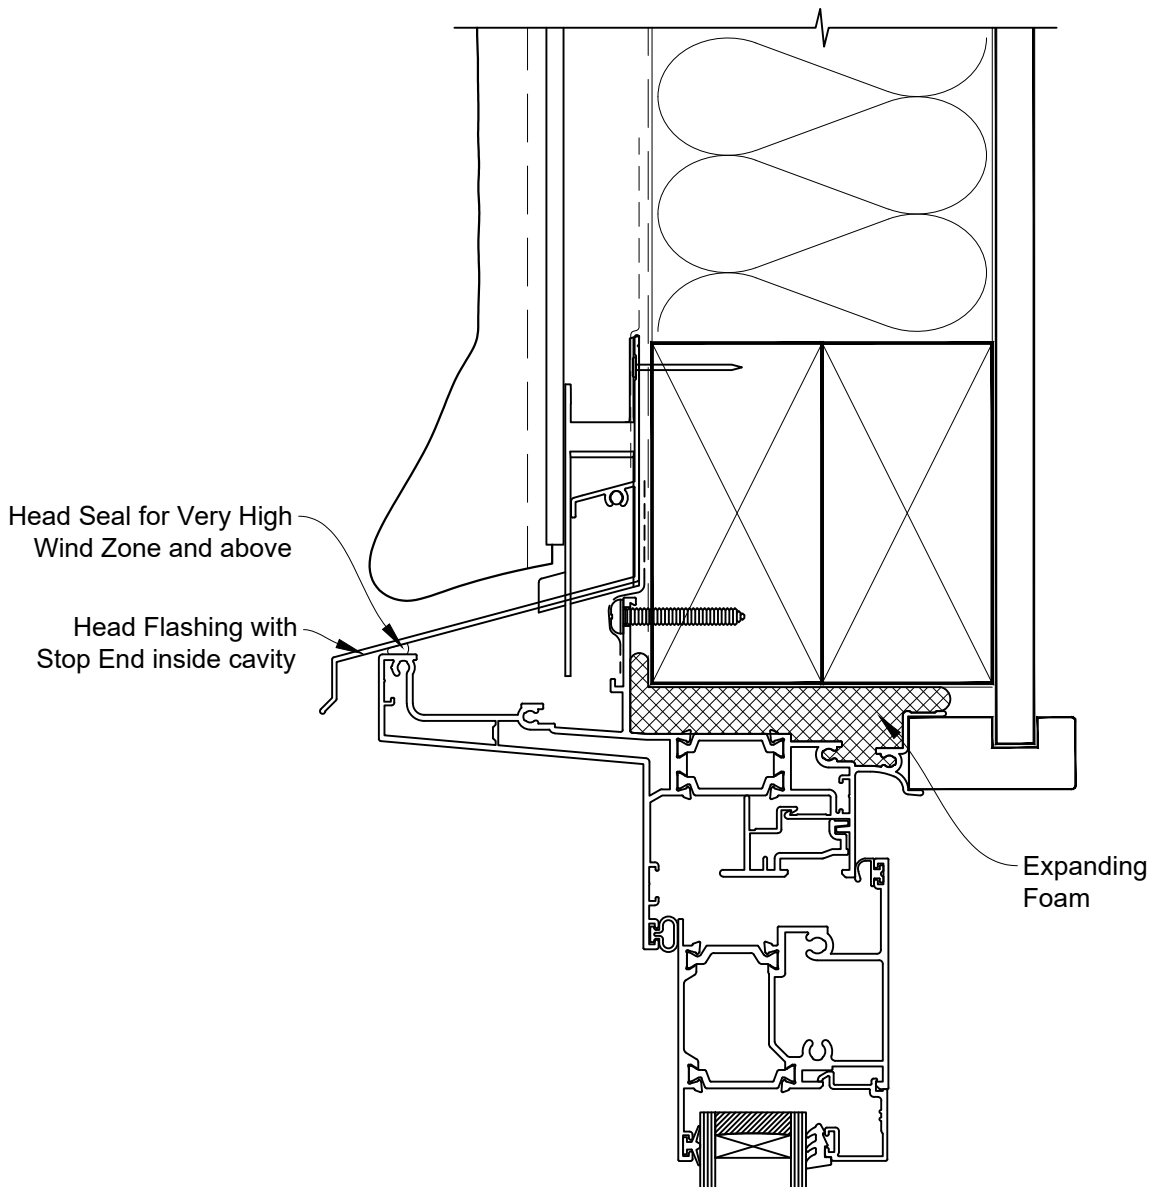

INSTALLATION DETAIL - METRO THERMAL HEART CENTRAFIX HINGE DOOR OPEN OUT ON STUCCO

Date: 01.09.23

Scale: 1:2

CAD Ref.: CFXHIST-CFXH

The Installation Details must be used in conjunction with the Metro Series
ThermalHEART® Centrafix™ SYSTEM GUIDE

HEAD OPTION 1

INSTALLATION DETAIL - METRO THERMAL HEART CENTRAFIX HINGE DOOR OPEN OUT ON STUCCO

Date: 01.09.23

Scale: 1:2

CAD Ref.: CFXHIST-CFXH2

The Installation Details must be used in conjunction with the Metro Series ThermalHEART® Centrafix™ SYSTEM GUIDE