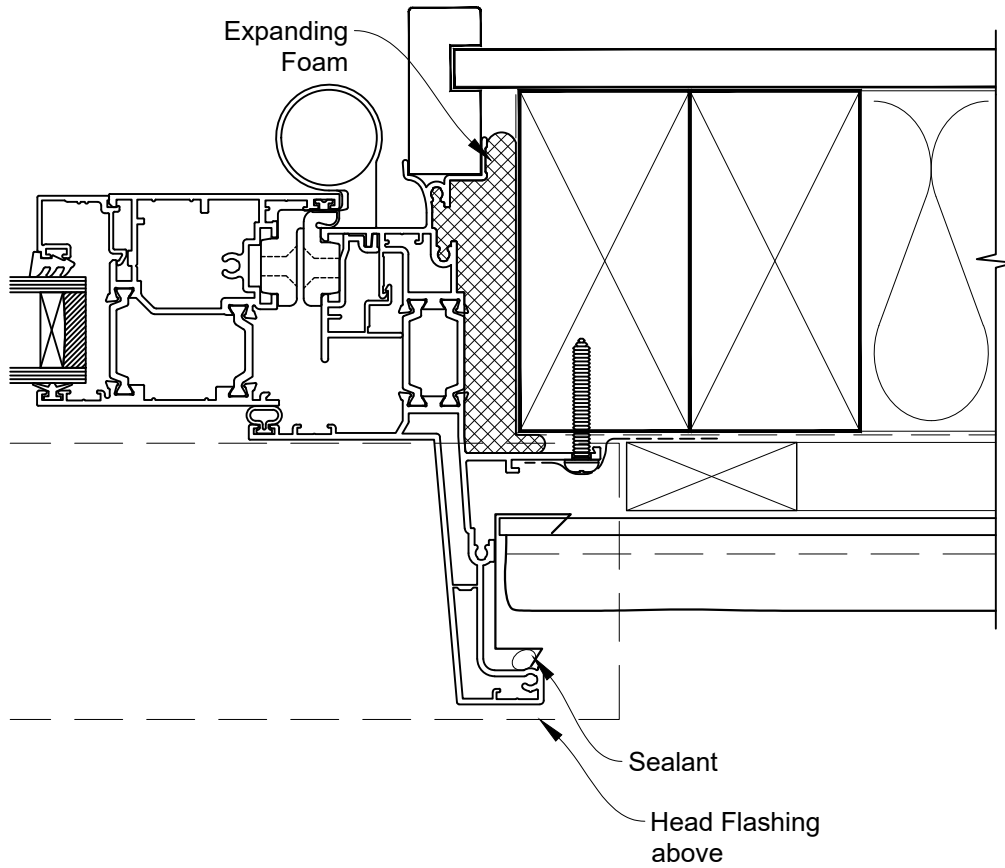

HEAD OPTION 2

INSTALLATION DETAIL - METRO THERMAL HEART CENTRAFIX HINGE DOOR OPEN OUT ON STUCCO

Date: 01.09.23

Scale: 1:2

CAD Ref.: CFXHIST-CFXJ

The Installation Details must be used in conjunction with the Metro Series ThermalHEART® Centrafix™ SYSTEM GUIDE

INSTALLATION DETAIL - METRO THERMAL HEART CENTRAFIX HINGE DOOR OPEN OUT ON STUCCO

Date: 01.09.23

Scale: 1:2

CAD Ref.: CFXHIST-CFXS

The Installation Details must be used in conjunction with the Metro Series ThermalHEART® Centrafix™ SYSTEM GUIDE