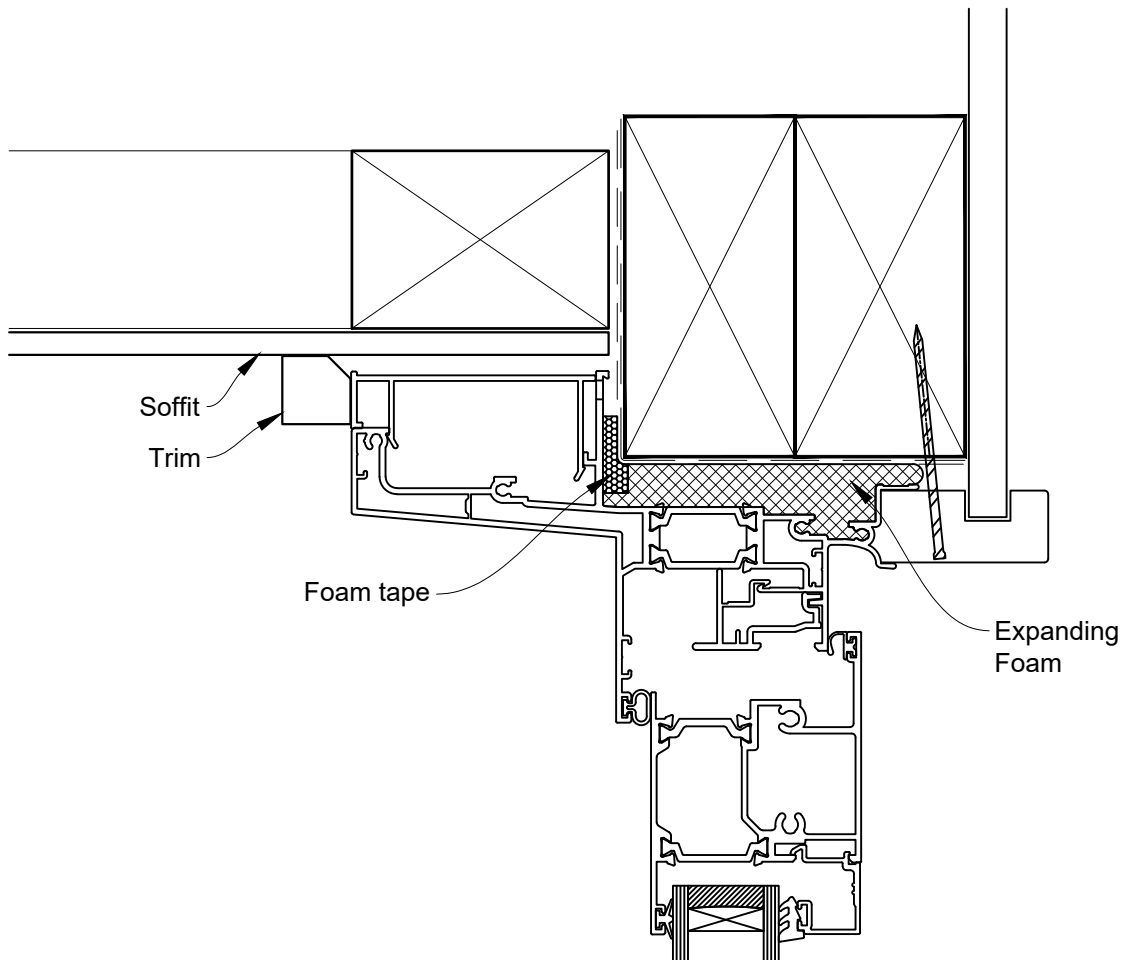

INSTALLATION DETAIL - METRO THERMAL HEART CENTRAFIX HINGE DOOR OPEN OUT ON BRICK VENEER

Date: 01.09.23

Scale: 1:2

CAD Ref.: CFXHIBV-CFXH

The Installation Details must be used in conjunction with the Metro Series
ThermalHEART® Centrafix™ SYSTEM GUIDE

HEAD OPTION 1

INSTALLATION DETAIL - METRO THERMAL HEART CENTRAFIX HINGE DOOR OPEN OUT ON BRICK VENEER

Date: 01.09.23

Scale: 1:2

CAD Ref.: CFXHIBV-CFXH2

The Installation Details must be used in conjunction with the Metro Series ThermalHEART® Centrafix™ SYSTEM GUIDE

HEAD OPTION 2

INSTALLATION DETAIL - METRO THERMAL HEART CENTRAFIX HINGE DOOR OPEN OUT ON BRICK VENEER

Date: 01.09.23

Scale: 1:2

CAD Ref.: CFXHIBV-CFXJ

The Installation Details must be used in conjunction with the Metro Series ThermalHEART® Centrafix™ SYSTEM GUIDE