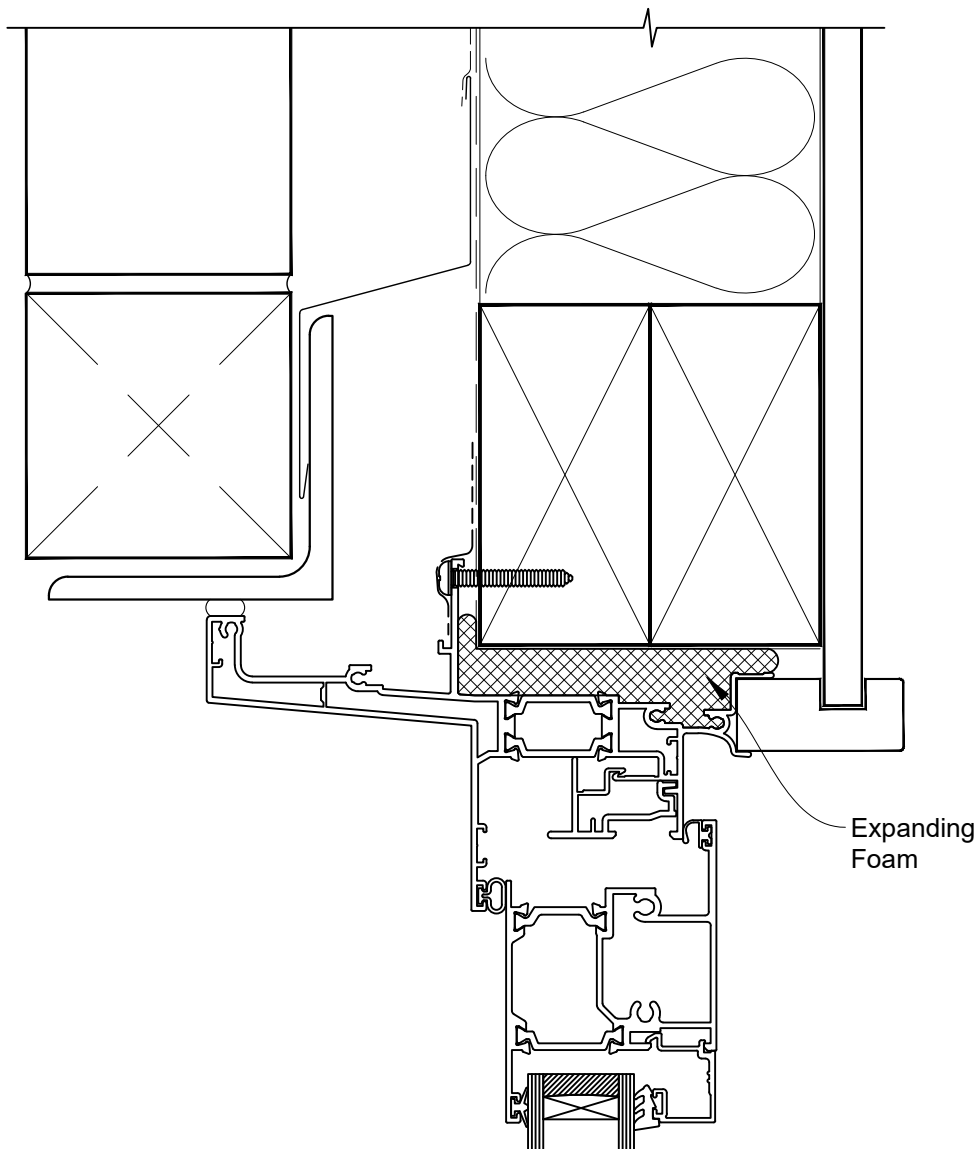

INSTALLATION DETAIL - METRO THERMAL HEART CENTRAFIX HINGE DOOR OPEN OUT ON BRICK VENEER

Date: 01.09.23

Scale: 1:2

CAD Ref.: CFXHIBV-CFXH

The Installation Details must be used in conjunction with the Metro Series
ThermalHEART® Centrafix™ SYSTEM GUIDE

HEAD OPTION 1

INSTALLATION DETAIL - METRO THERMAL HEART CENTRAFIX HINGE DOOR OPEN OUT ON BRICK VENEER

Date: 01.09.23

Scale: 1:2

CAD Ref.: CFXHIBV-CFXH2

The Installation Details must be used in conjunction with the Metro Series ThermalHEART® Centrafix™ SYSTEM GUIDE