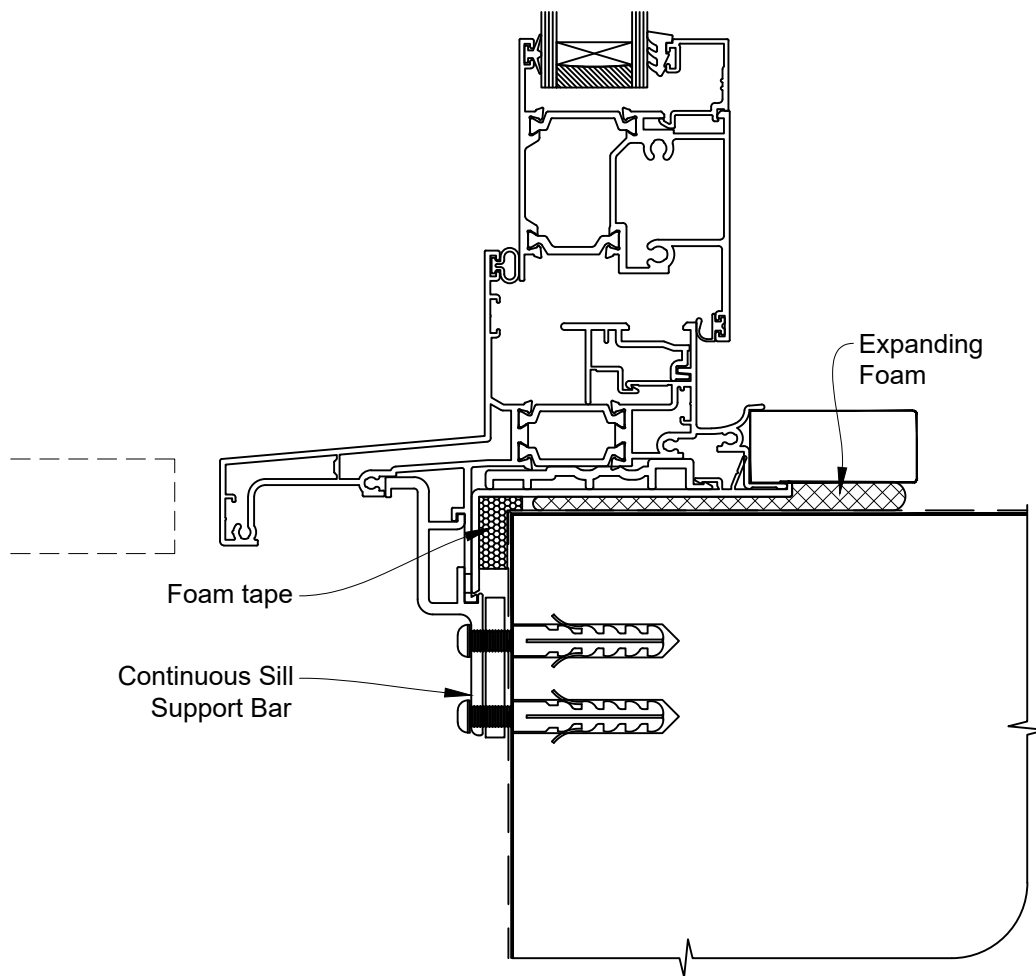

INSTALLATION DETAIL - METRO THERMAL HEART CENTRAFIX HINGE DOOR OPEN OUT ON BRICK VENEER

Date: 01.09.23

Scale: 1:2

CAD Ref.: CFXHIBV-CFXS

The Installation Details must be used in conjunction with the Metro Series
ThermalHEART® Centrafix™ SYSTEM GUIDE

SILL OPTION 1

INSTALLATION DETAIL - METRO THERMAL HEART CENTRAFIX HINGE DOOR OPEN OUT ON BRICK VENEER

Date: 01.09.23

Scale: 1:2

CAD Ref.: CFXHIBV-CFXS2

The Installation Details must be used in conjunction with the Metro Series
ThermalHEART® Centrafix™ SYSTEM GUIDE