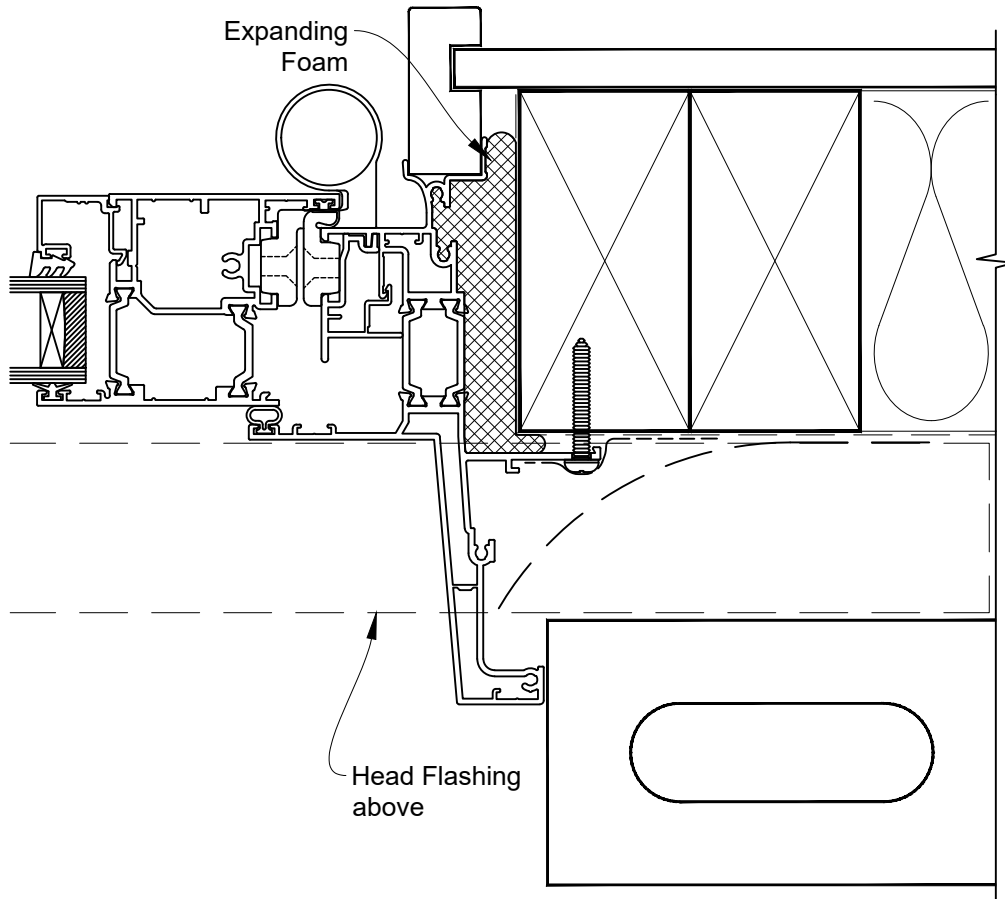

HEAD OPTION 1

INSTALLATION DETAIL - METRO THERMAL HEART CENTRAFIX HINGE DOOR OPEN OUT ON BRICK VENEER

Date: 01.09.23

Scale: 1:2

CAD Ref.: CFXHIBV-CFXH2

The Installation Details must be used in conjunction with the Metro Series ThermalHEART® Centrafix™ SYSTEM GUIDE

HEAD OPTION 2

INSTALLATION DETAIL - METRO THERMAL HEART CENTRAFIX HINGE DOOR OPEN OUT ON BRICK VENEER

Date: 01.09.23

Scale: 1:2

CAD Ref.: CFXHIBV-CFXJ

The Installation Details must be used in conjunction with the Metro Series ThermalHEART® Centrafix™ SYSTEM GUIDE

INSTALLATION DETAIL - METRO THERMAL HEART CENTRAFIX HINGE DOOR OPEN OUT ON BRICK VENEER

Date: 01.09.23

Scale: 1:2

CAD Ref.: CFXHIBV-CFXS

The Installation Details must be used in conjunction with the Metro Series
ThermalHEART® Centrafix™ SYSTEM GUIDE