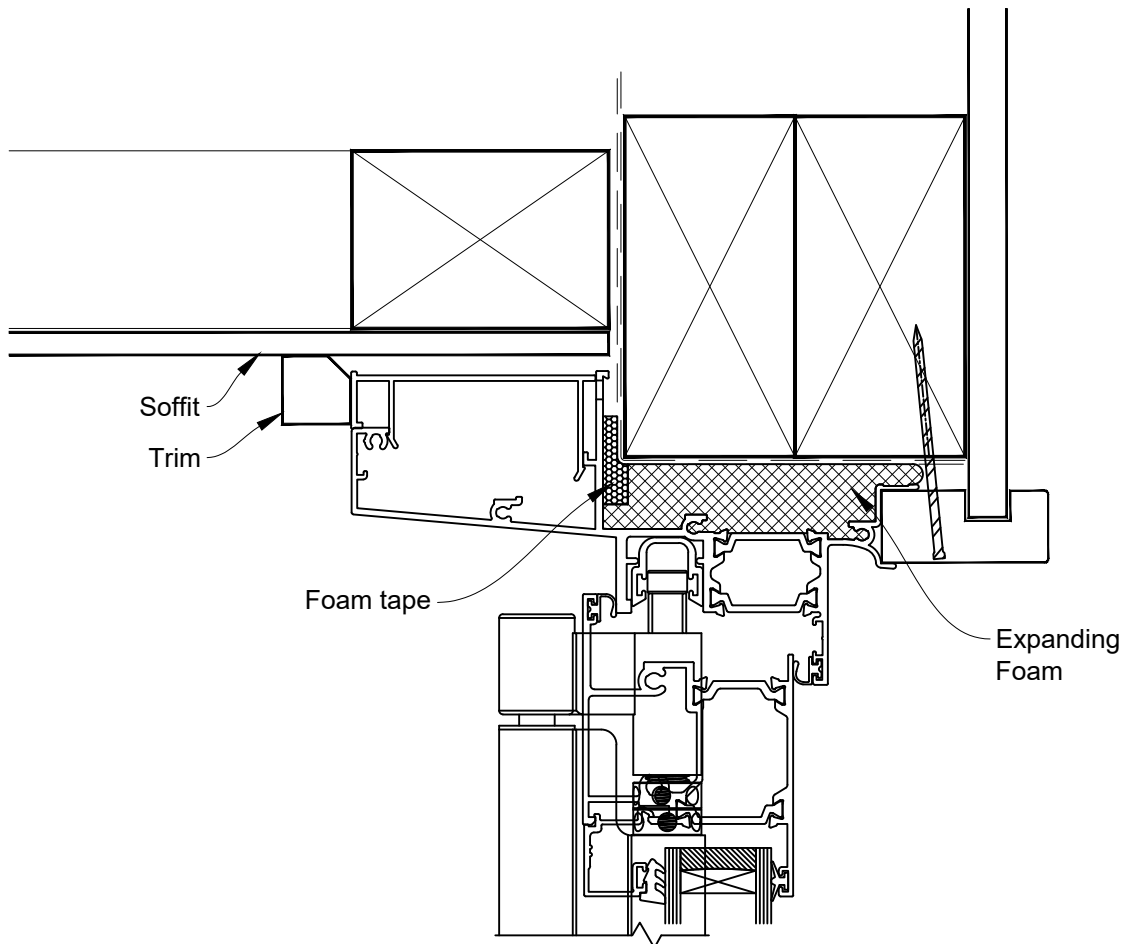

# INSTALLATION DETAIL - METRO THERMAL HEART CENTRAFIX BIFOLD DOOR OPEN OUT ON BRICK VENEER

Date: 01.09.23

Scale: 1:2

CAD Ref.: CFXBDBV-CFXH2

The Installation Details must be used in conjunction with the Metro Series  
ThermalHEART® Centrafix™ SYSTEM GUIDE

## HEAD OPTION 2