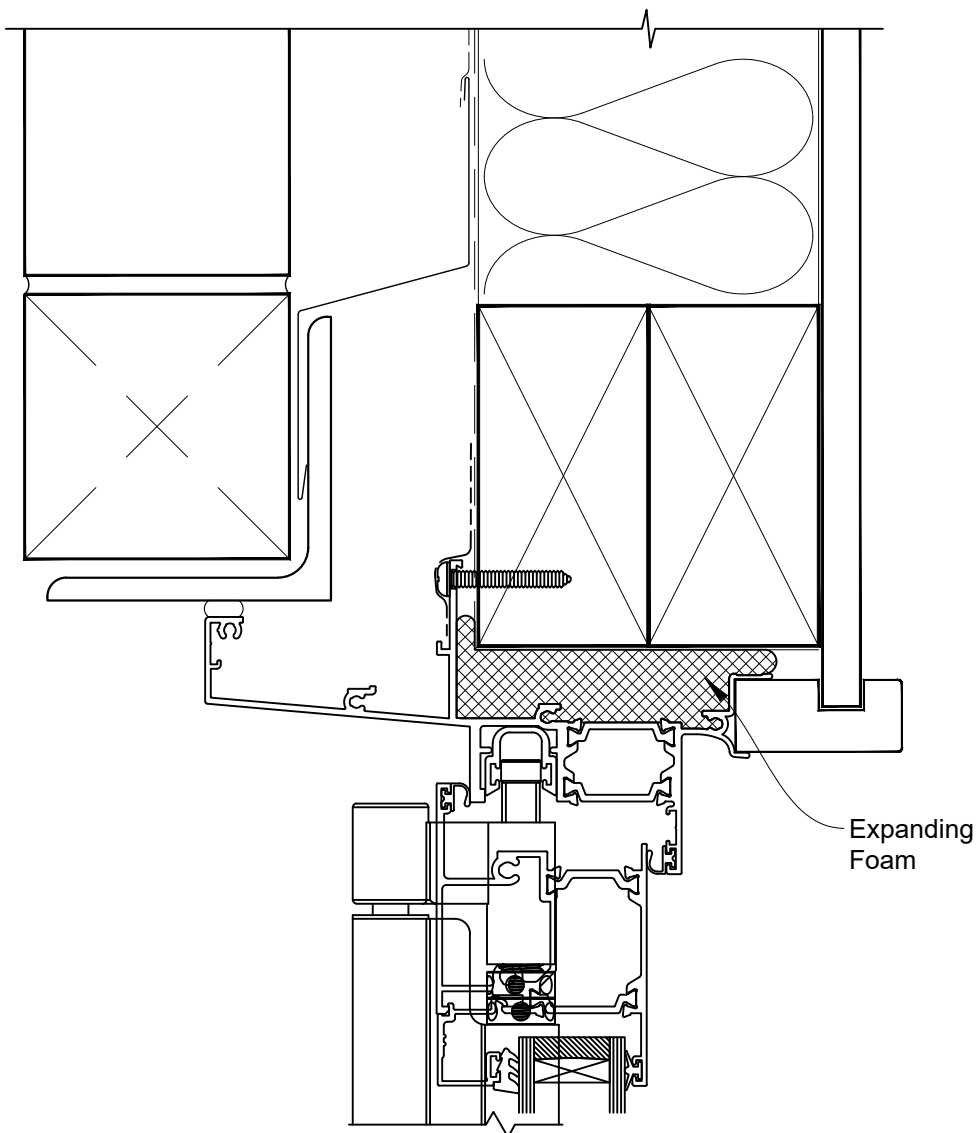

# INSTALLATION DETAIL - METRO THERMAL HEART CENTRAFIX BIFOLD DOOR OPEN OUT ON BRICK VENEER

Date: 01.09.23

Scale: 1:2

CAD Ref.: CFXBDBV-CFXH

The Installation Details must be used in conjunction with the Metro Series  
ThermalHEART® Centrafix™ SYSTEM GUIDE

## HEAD OPTION 1