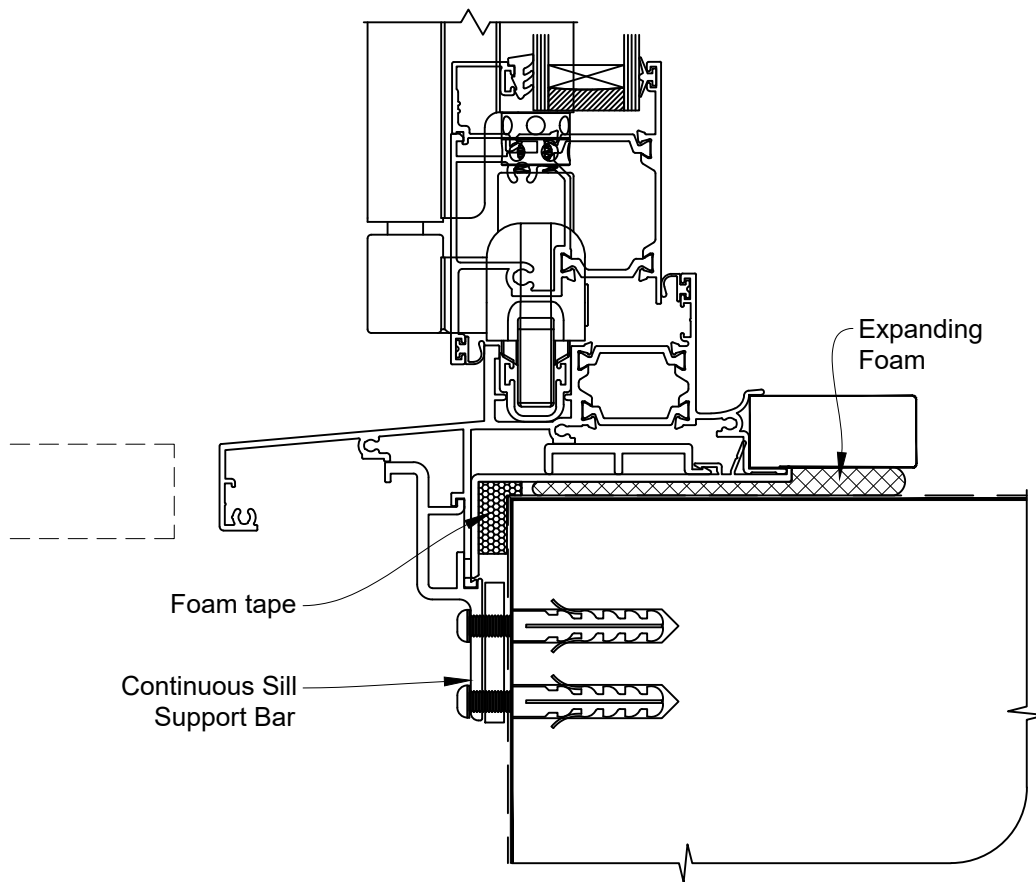

INSTALLATION DETAIL - METRO THERMAL HEART CENTRAFIX BIFOLD DOOR OPEN OUT ON BRICK VENEER

Date: 01.09.23

Scale: 1:2

CAD Ref.: CFXBDBV-CFXS

The Installation Details must be used in conjunction with the Metro Series ThermalHEART® Centrafix™ SYSTEM GUIDE

SILL OPTION 1