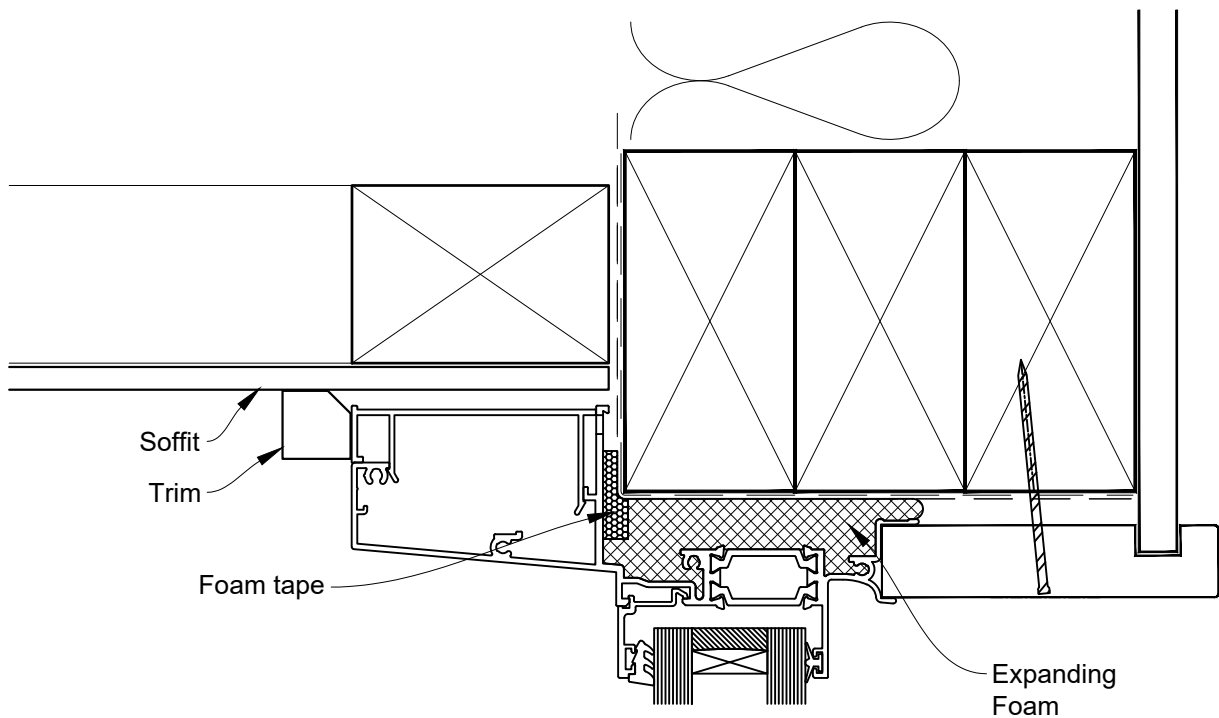

HEAD OPTION 1

INSTALLATION DETAIL - 56mm METRO THERMAL HEART CENTRAFIX AWNING WINDOW ON RUSTICATED WEATHERBOARD

Date: 01.09.23

Scale: 1:2

CAD Ref.: CFX56AWRW-CFXH2

The Installation Details must be used in conjunction with the Metro Series
ThermalHEART® Centrafix™ SYSTEM GUIDE

HEAD OPTION 2

INSTALLATION DETAIL - 56mm METRO THERMAL HEART CENTRAFIX AWNING WINDOW ON RUSTICATED WEATHERBOARD

Date: 01.09.23

Scale: 1:2

CAD Ref.: CFX56AWRW-CFXJ

The Installation Details must be used in conjunction with the Metro Series ThermalHEART® Centrafix™ SYSTEM GUIDE