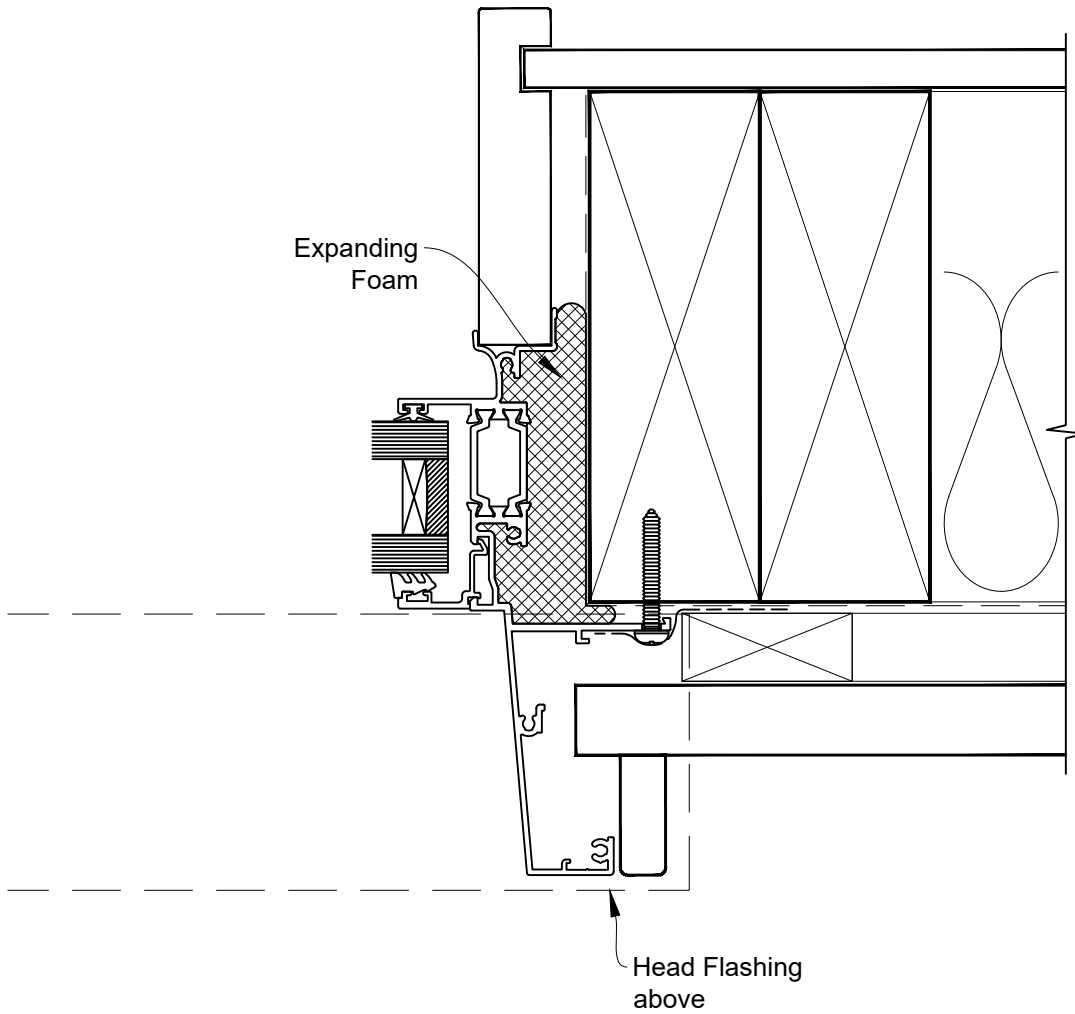

HEAD OPTION 2

INSTALLATION DETAIL - 56mm METRO THERMAL HEART CENTRAFIX AWNING WINDOW ON RUSTICATED WEATHERBOARD

Date: 01.09.23

Scale: 1:2

CAD Ref.: CFX56AWRW-CFXJ

The Installation Details must be used in conjunction with the Metro Series ThermalHEART® Centrafix™ SYSTEM GUIDE