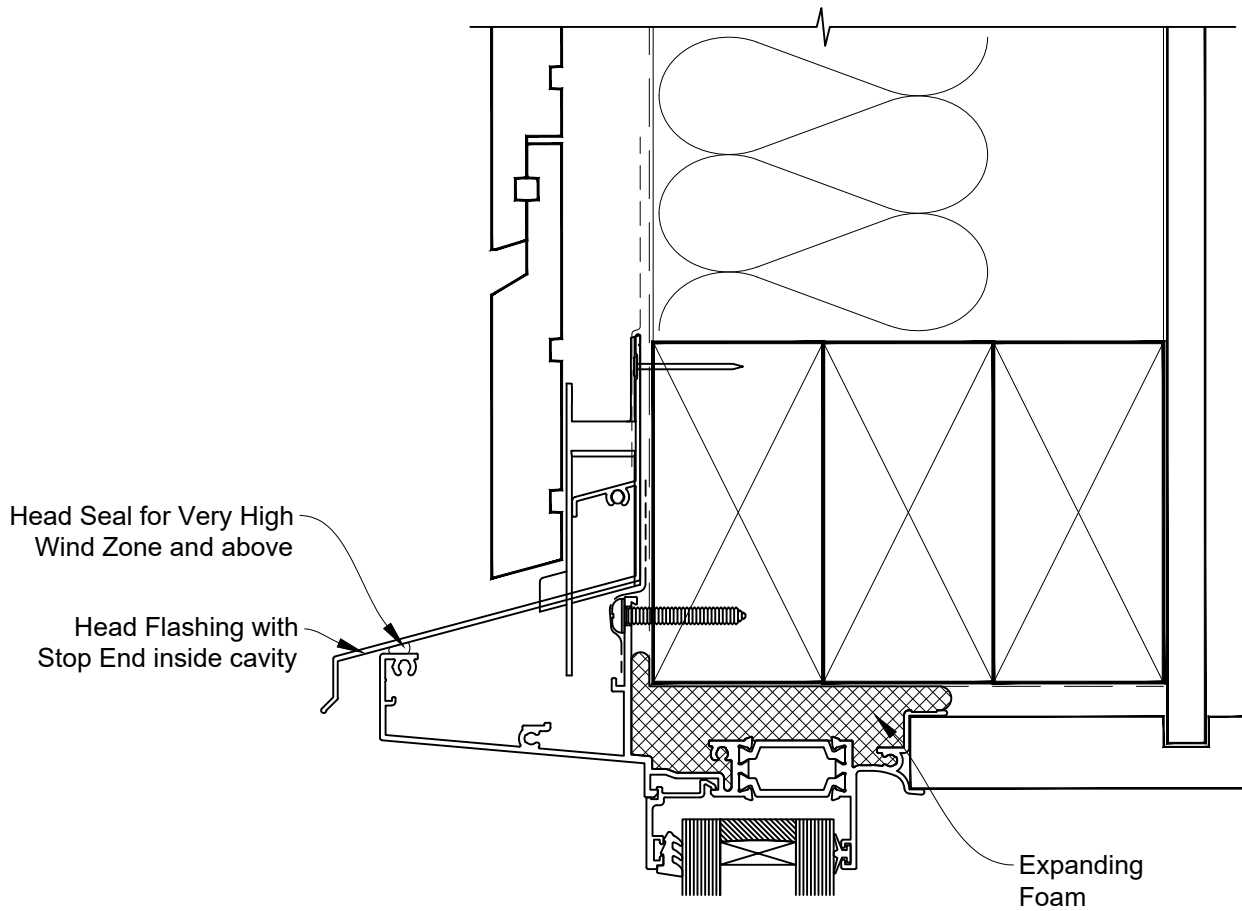

INSTALLATION DETAIL - 56mm METRO THERMAL HEART CENTRAFIX AWNING WINDOW ON RUSTICATED WEATHERBOARD

Date: 01.09.23

Scale: 1:2

CAD Ref.: CFX56AWRW-CFXH

The Installation Details must be used in conjunction with the Metro Series
ThermalHEART® Centrafix™ SYSTEM GUIDE

HEAD OPTION 1

INSTALLATION DETAIL - 56mm METRO THERMAL HEART CENTRAFIX AWNING WINDOW ON RUSTICATED WEATHERBOARD

Date: 01.09.23

Scale: 1:2

CAD Ref.: CFX56AWRW-CFXH2

The Installation Details must be used in conjunction with the Metro Series
ThermalHEART® Centrafix™ SYSTEM GUIDE