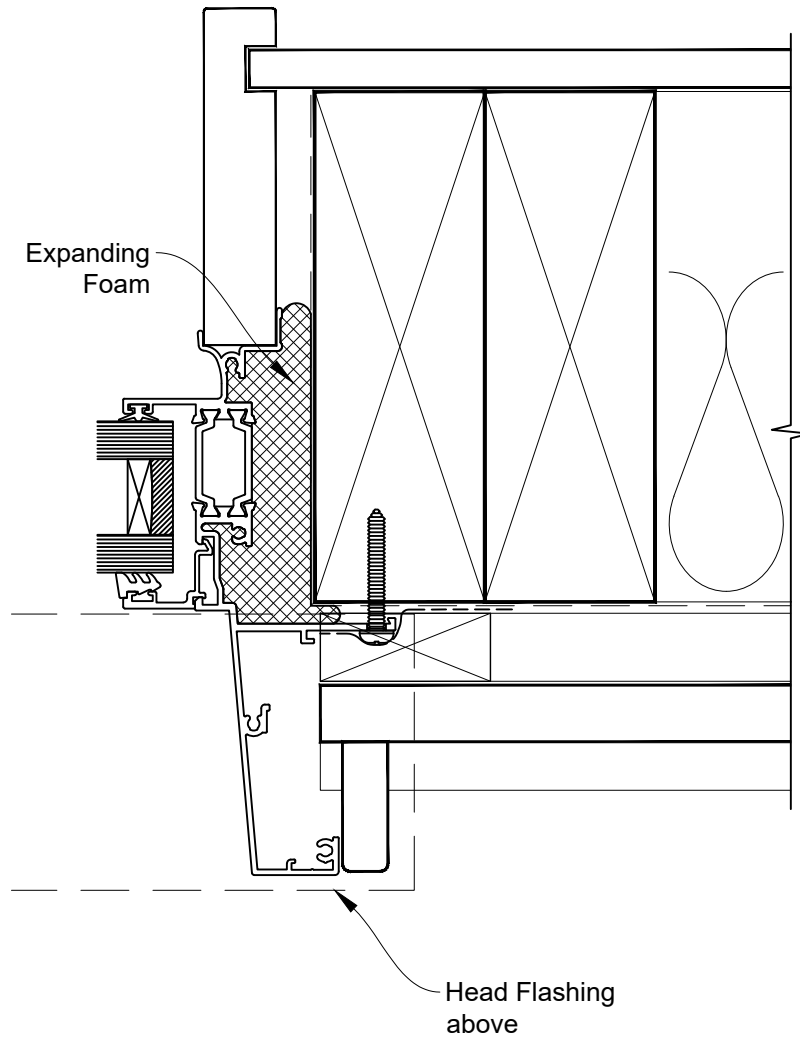

HEAD OPTION 2

INSTALLATION DETAIL - 56mm METRO THERMAL HEART CENTRAFIX AWNING WINDOW ON BEVELBACK WEATHERBOARD

Date: 01.09.23

Scale: 1:2

CAD Ref.: CFX56AWBW-CFXJ

The Installation Details must be used in conjunction with the Metro Series ThermalHEART® Centrafix™ SYSTEM GUIDE