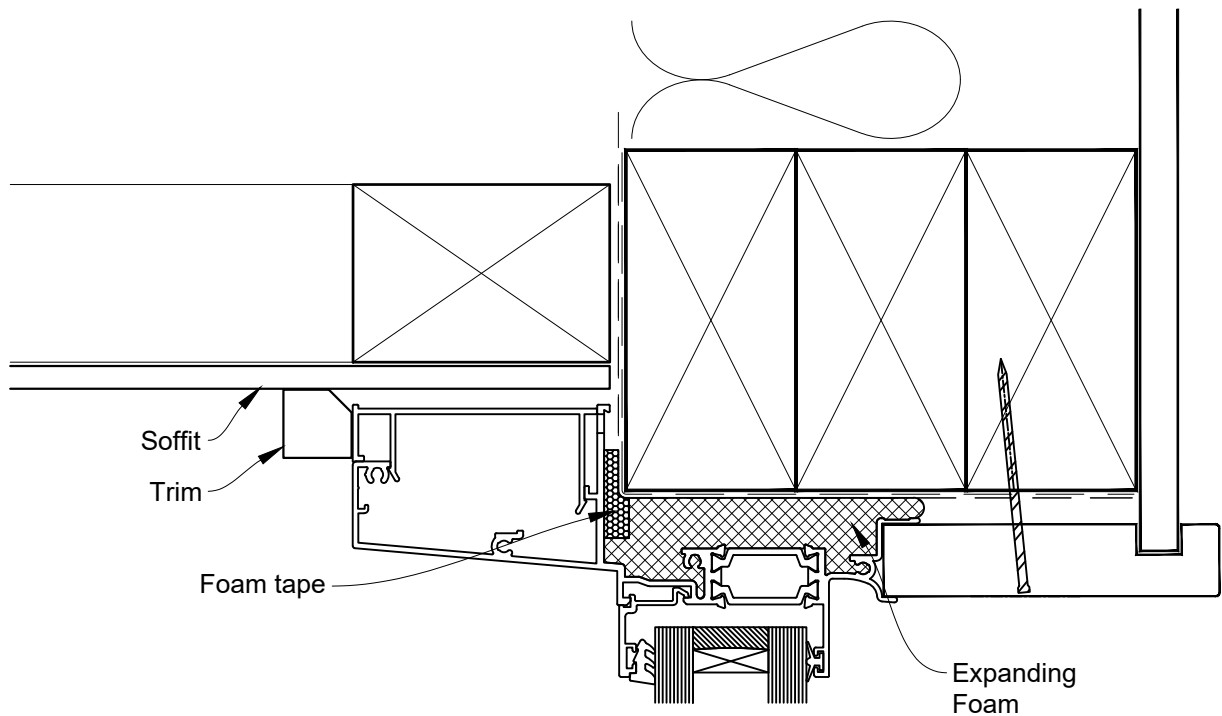

INSTALLATION DETAIL - 56mm METRO THERMAL HEART CENTRAFIX AWNING WINDOW ON BEVELBACK WEATHERBOARD

Date: 01.09.23

Scale: 1:2

CAD Ref.: CFX56AWBW-CFXH2

The Installation Details must be used in conjunction with the Metro Series ThermalHEART® Centrafix™ SYSTEM GUIDE

HEAD OPTION 2