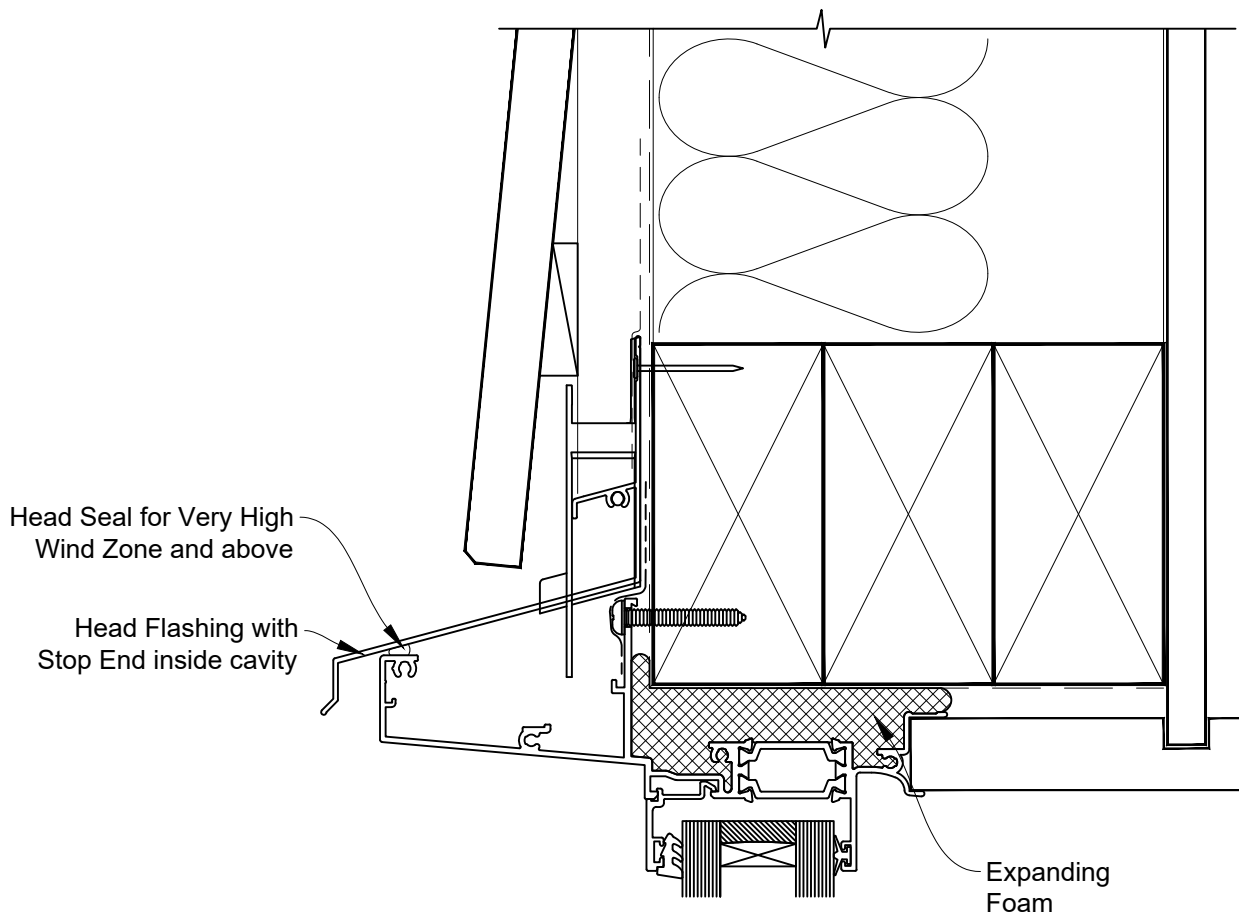

INSTALLATION DETAIL - 56mm METRO THERMAL HEART CENTRAFIX AWNING WINDOW ON BEVELBACK WEATHERBOARD

Date: 01.09.23

Scale: 1:2

CAD Ref.: CFX56AWBW-CFXH

The Installation Details must be used in conjunction with the Metro Series
ThermalHEART® Centrafix™ SYSTEM GUIDE

HEAD OPTION 1

INSTALLATION DETAIL - 56mm METRO THERMAL HEART CENTRAFIX AWNING WINDOW ON BEVELBACK WEATHERBOARD

Date: 01.09.23

Scale: 1:2

CAD Ref.: CFX56AWBW-CFXH2

The Installation Details must be used in conjunction with the Metro Series ThermalHEART® Centrafix™ SYSTEM GUIDE