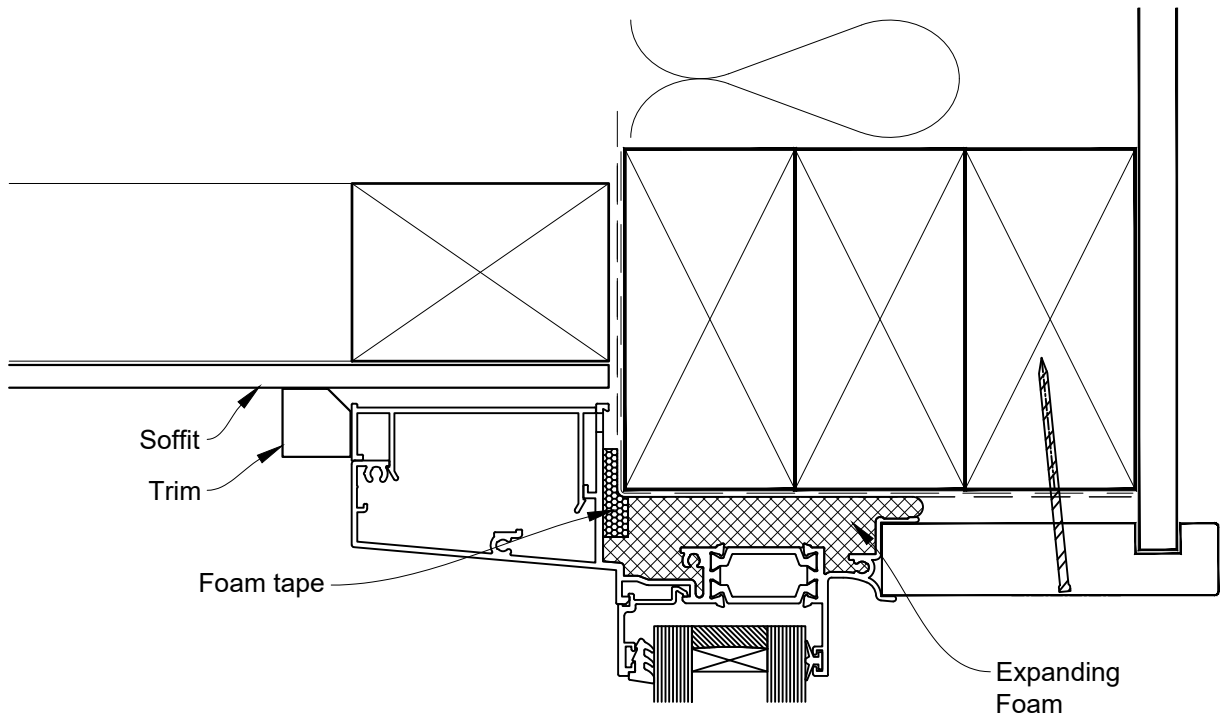

# INSTALLATION DETAIL - 56mm METRO THERMAL HEART CENTRAFIX AWNING WINDOW ON BOARD & BATTEN

Date: 01.09.23

Scale: 1:2

CAD Ref.: CFX56AWBB-CFXH2

The Installation Details must be used in conjunction with the Metro Series  
ThermalHEART® Centrafix™ SYSTEM GUIDE

## HEAD OPTION 2