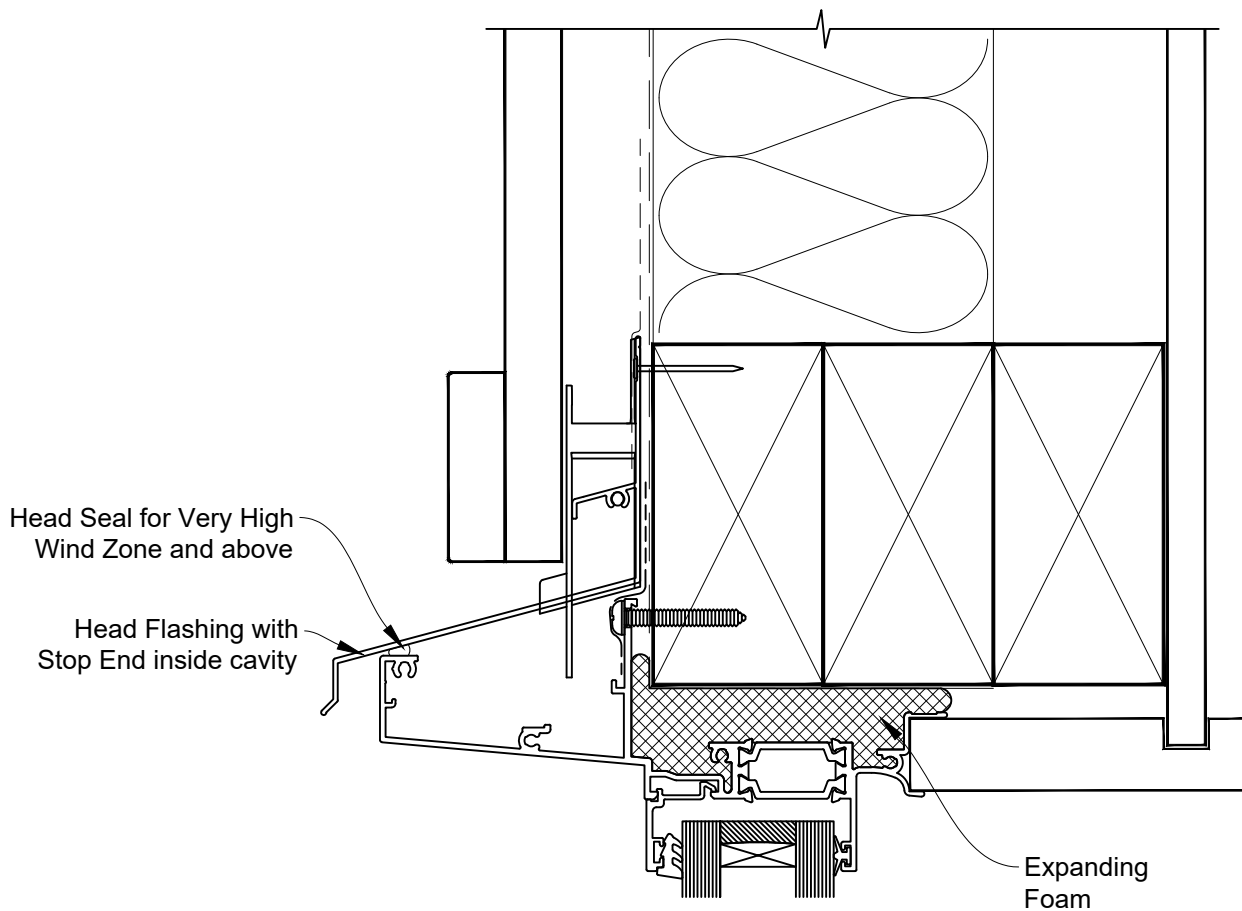

# INSTALLATION DETAIL - 56mm METRO THERMAL HEART CENTRAFIX AWNING WINDOW ON BOARD & BATTEN

Date: 01.09.23

Scale: 1:2

CAD Ref.: CFX56AWBB-CFXH

The Installation Details must be used in conjunction with the Metro Series  
ThermalHEART® Centrafix™ SYSTEM GUIDE

## HEAD OPTION 1