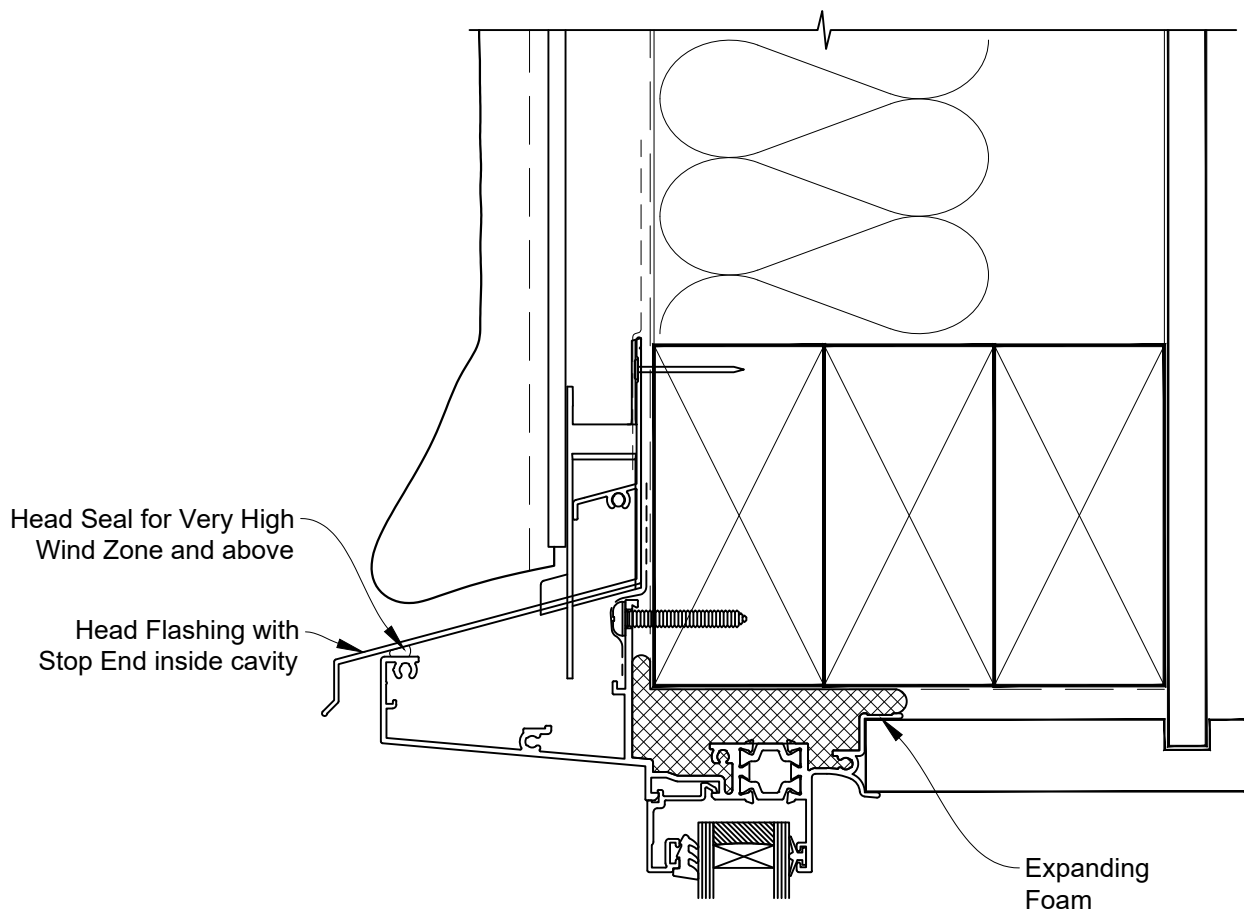

INSTALLATION DETAIL - 44mm METRO THERMAL HEART CENTRAFIX AWNING WINDOW ON STUCCO

Date: 01.09.23

Scale: 1:2

CAD Ref.: CFX44AWST-CFXH

The Installation Details must be used in conjunction with the Metro Series
ThermalHEART® Centrafix™ SYSTEM GUIDE

HEAD OPTION 1

INSTALLATION DETAIL - 44mm METRO THERMAL HEART CENTRAFIX AWNING WINDOW ON STUCCO

Date: 01.09.23

Scale: 1:2

CAD Ref.: CFX44AWST-CFXH2

The Installation Details must be used in conjunction with the Metro Series
ThermalHEART® Centrafix™ SYSTEM GUIDE