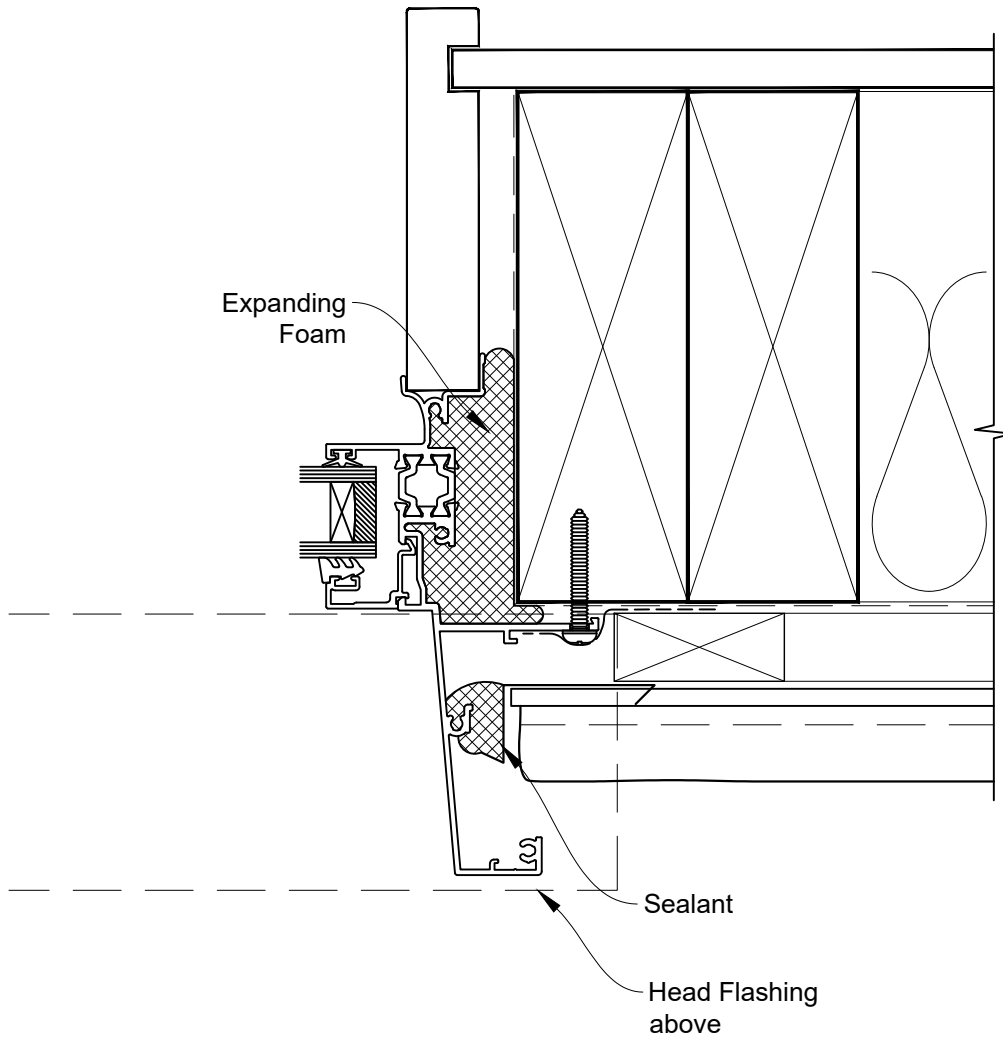

HEAD OPTION 2

INSTALLATION DETAIL - 44mm METRO THERMAL HEART CENTRAFIX AWNING WINDOW ON STUCCO

Date: 01.09.23

Scale: 1:2

CAD Ref.: CFX44AWST-CFXJ

The Installation Details must be used in conjunction with the Metro Series ThermalHEART® Centrafix™ SYSTEM GUIDE