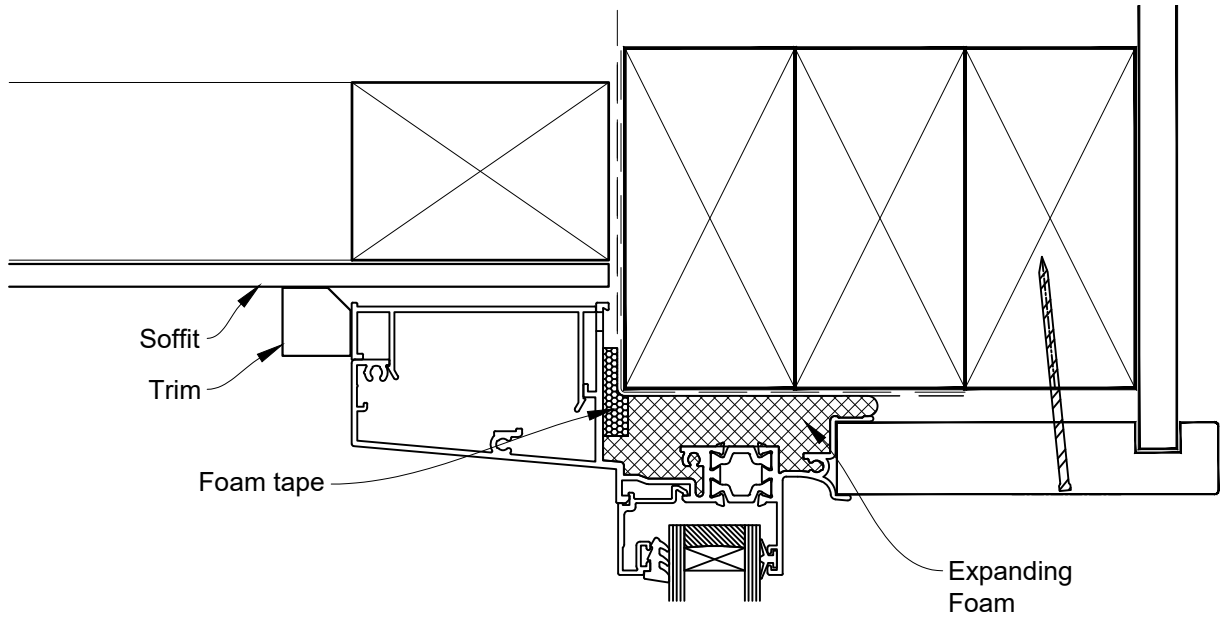

INSTALLATION DETAIL - 44mm METRO THERMAL HEART CENTRAFIX AWNING WINDOW ON STUCCO

Date: 01.09.23

Scale: 1:2

CAD Ref.: CFX44AWST-CFXH2

The Installation Details must be used in conjunction with the Metro Series
ThermalHEART® Centrafix™ SYSTEM GUIDE

HEAD OPTION 2