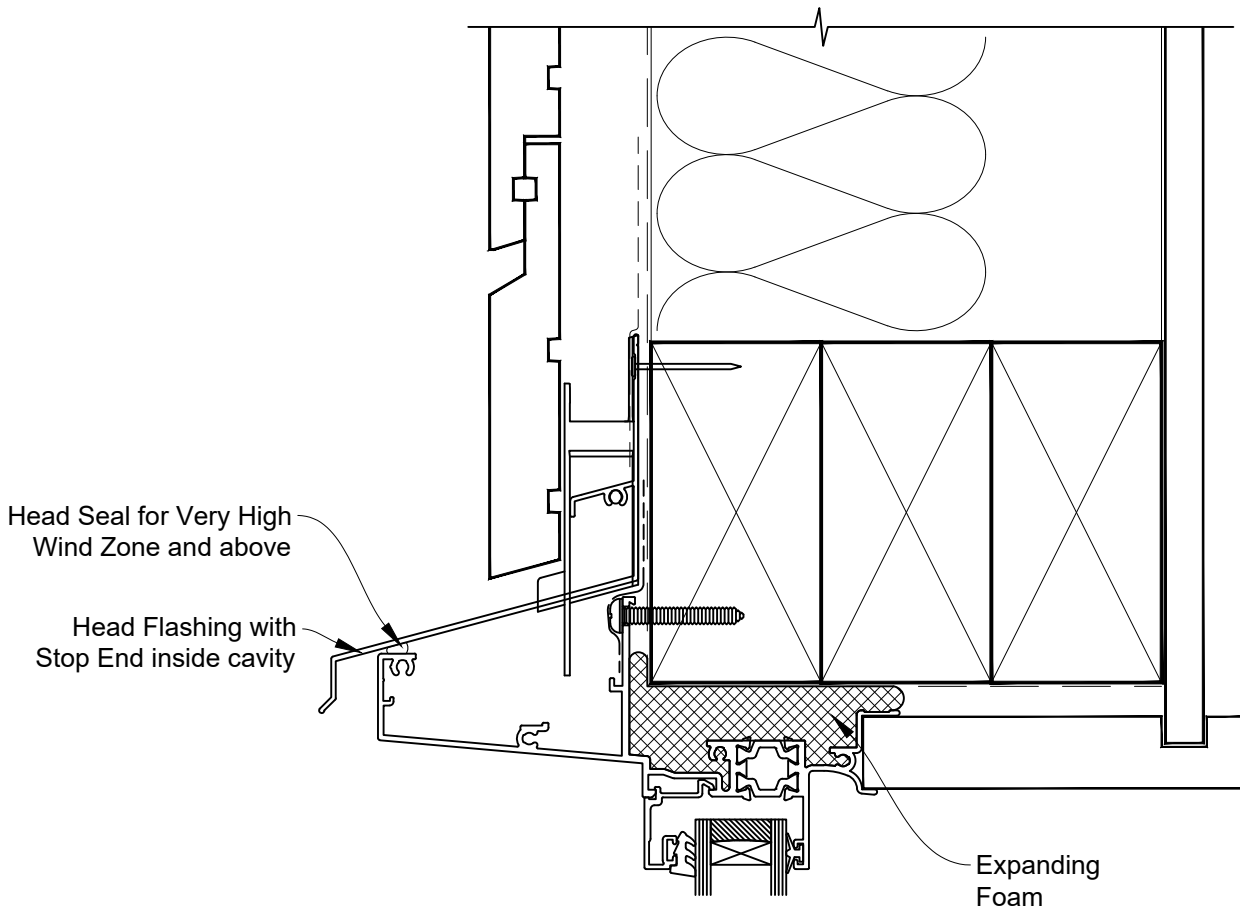

**INSTALLATION DETAIL - 44mm METRO THERMAL HEART
CENTRAFIX AWNING WINDOW
ON RUSTICATED WEATHERBOARD**

Date: 01.09.23

Scale: 1:2

CAD Ref.: CFX44AWRW-CFXH

**The Installation Details must be used in conjunction with the Metro Series
ThermalHEART® Centrafix™ SYSTEM GUIDE**

HEAD OPTION 1

**INSTALLATION DETAIL - 44mm METRO THERMAL HEART
CENTRAFIX AWNING WINDOW
ON RUSTICATED WEATHERBOARD**

Date: 01.09.23

Scale: 1:2

CAD Ref.: CFX44AWRW-CFXH2

**The Installation Details must be used in conjunction with the Metro Series
ThermalHEART® Centrafix™ SYSTEM GUIDE**

HEAD OPTION 2

INSTALLATION DETAIL - 44mm METRO THERMAL HEART CENTRAFIX AWNING WINDOW ON RUSTICATED WEATHERBOARD

Date: 01.09.23

Scale: 1:2

CAD Ref.: CFX44AWRW-CFXJ

The Installation Details must be used in conjunction with the Metro Series
ThermalHEART® Centrafix™ SYSTEM GUIDE