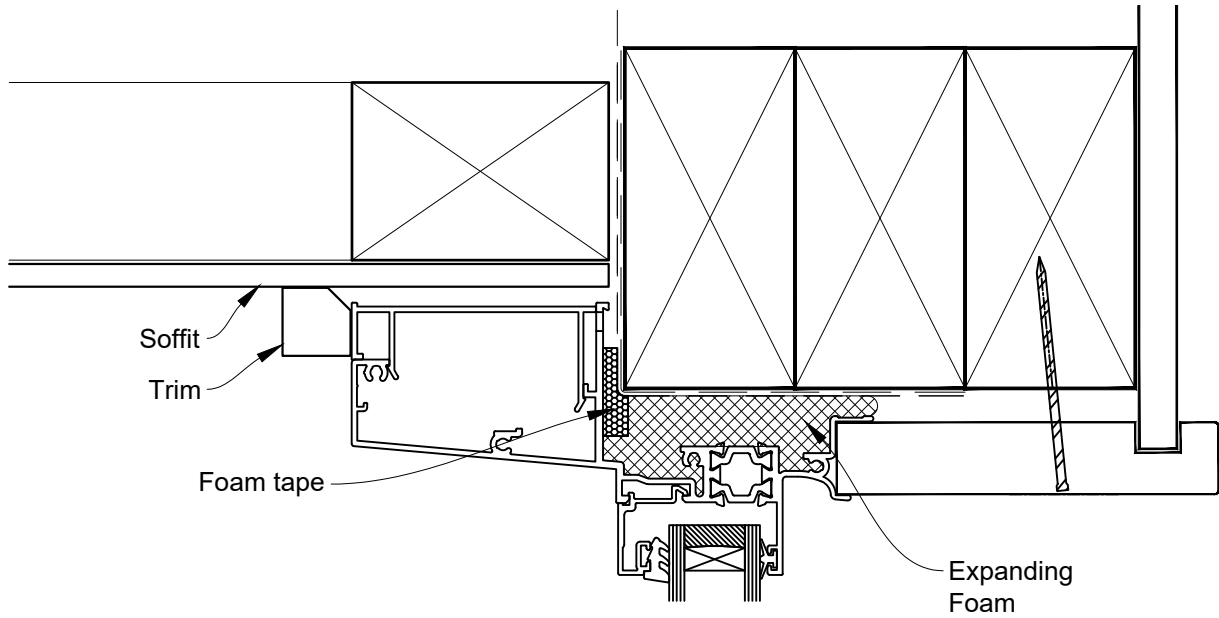

**INSTALLATION DETAIL - 44mm METRO THERMAL HEART
CENTRAFIX AWNING WINDOW
ON RUSTICATED WEATHERBOARD**

Date: 01.09.23

Scale: 1:2

CAD Ref.: CFX44AWRW-CFXH2

**The Installation Details must be used in conjunction with the Metro Series
ThermalHEART® Centrafix™ SYSTEM GUIDE**

HEAD OPTION 2