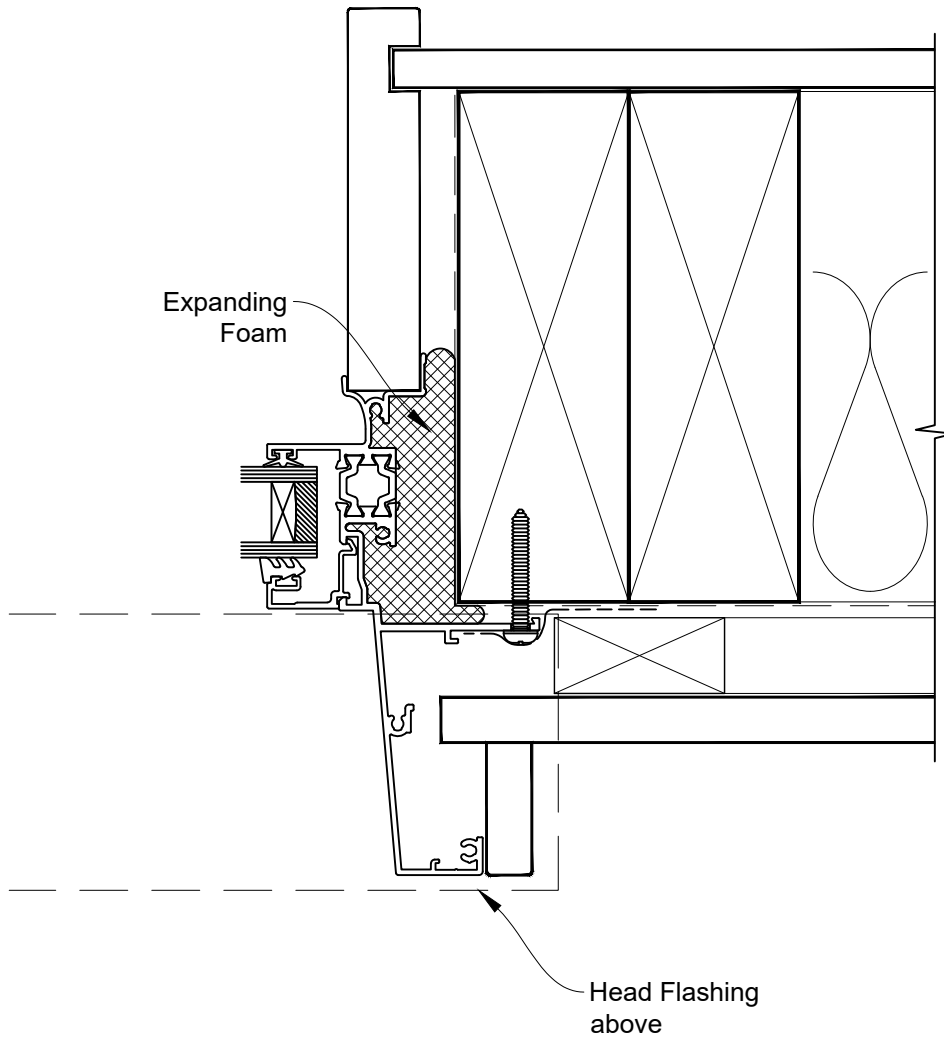

HEAD OPTION 2

INSTALLATION DETAIL - 44mm METRO THERMAL HEART CENTRAFIX AWNING WINDOW ON FLAT SHEET

Date: 01.09.23

Scale: 1:2

CAD Ref.: CFX44AWFS-CFXJ

The Installation Details must be used in conjunction with the Metro Series
ThermalHEART® Centrafix™ SYSTEM GUIDE

INSTALLATION DETAIL - 44mm METRO THERMAL HEART CENTRAFIX AWNING WINDOW ON FLAT SHEET

Date: 01.09.23

Scale: 1:2

CAD Ref.: CFX44AWFS-CFXS

The Installation Details must be used in conjunction with the Metro Series
ThermalHEART® Centrafix™ SYSTEM GUIDE