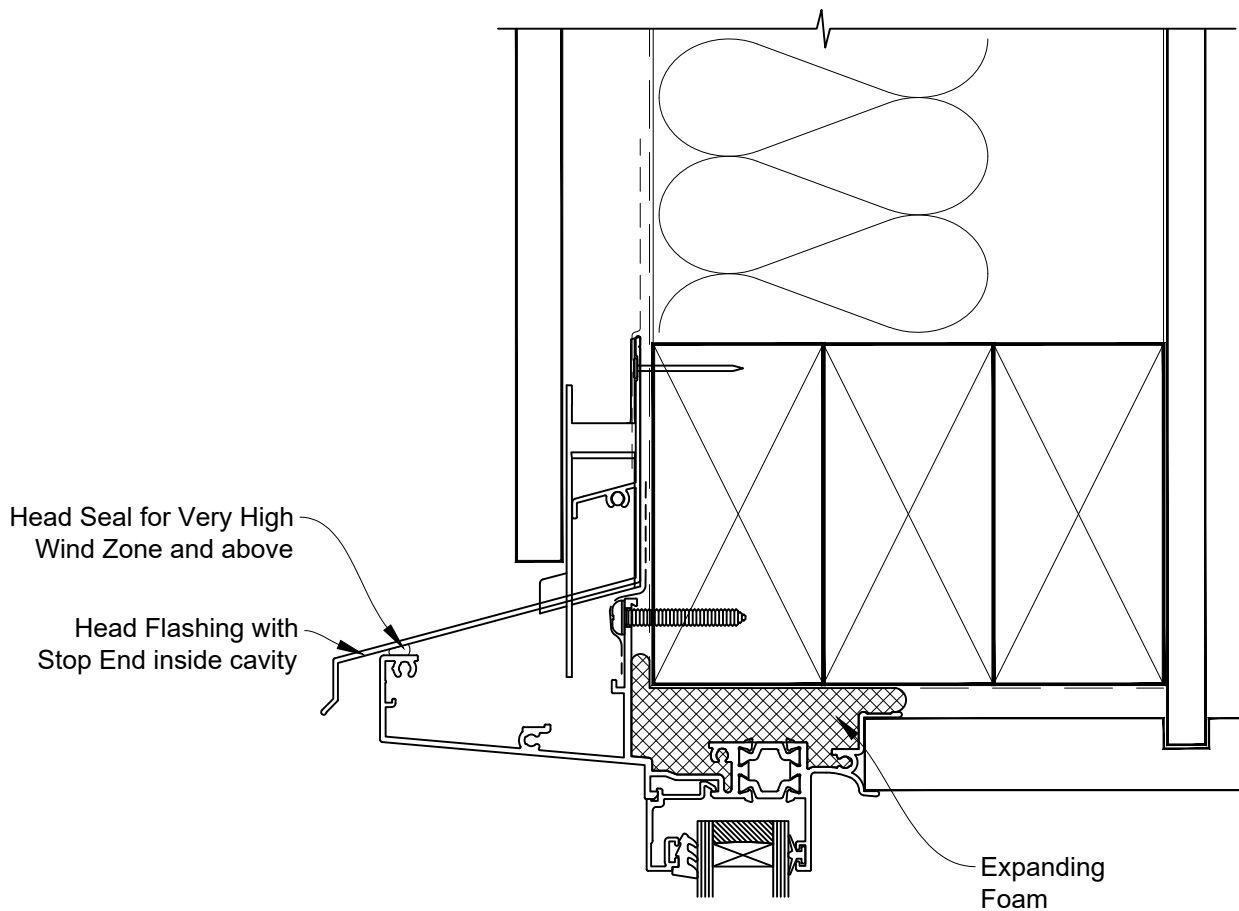

INSTALLATION DETAIL - 44mm METRO THERMAL HEART CENTRAFIX AWNING WINDOW ON FLAT SHEET

Date: 01.09.23

Scale: 1:2

CAD Ref.: CFX44AWFS-CFXH

The Installation Details must be used in conjunction with the Metro Series
ThermalHEART® Centrafix™ SYSTEM GUIDE

HEAD OPTION 1

INSTALLATION DETAIL - 44mm METRO THERMAL HEART CENTRAFIX AWNING WINDOW ON FLAT SHEET

Date: 01.09.23

Scale: 1:2

CAD Ref.: CFX44AWFS-CFXH2

The Installation Details must be used in conjunction with the Metro Series
ThermalHEART® Centrafix™ SYSTEM GUIDE

HEAD OPTION 2

INSTALLATION DETAIL - 44mm METRO THERMAL HEART CENTRAFIX AWNING WINDOW ON FLAT SHEET

Date: 01.09.23

Scale: 1:2

CAD Ref.: CFX44AWFS-CFXJ

The Installation Details must be used in conjunction with the Metro Series
ThermalHEART® Centrafix™ SYSTEM GUIDE