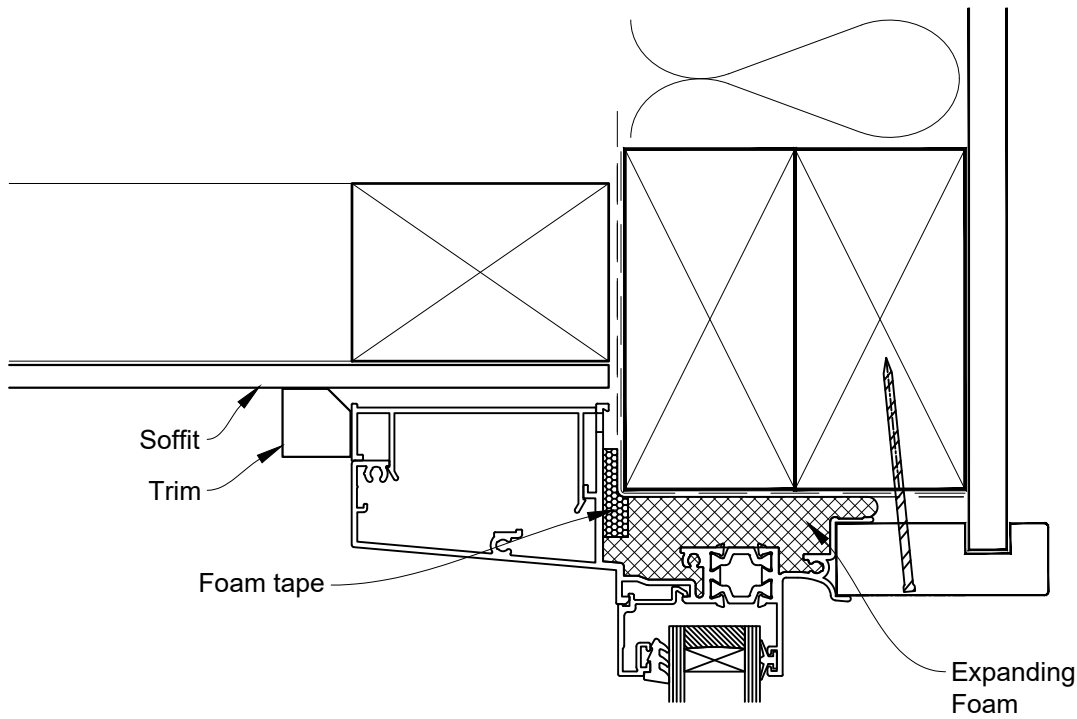

INSTALLATION DETAIL - 44mm METRO THERMAL HEART CENTRAFIX AWNING WINDOW ON FLAT SHEET

Date: 01.09.23

Scale: 1:2

CAD Ref.: CFX44AWFS-CFXH2

The Installation Details must be used in conjunction with the Metro Series
ThermalHEART® Centrafix™ SYSTEM GUIDE

HEAD OPTION 2