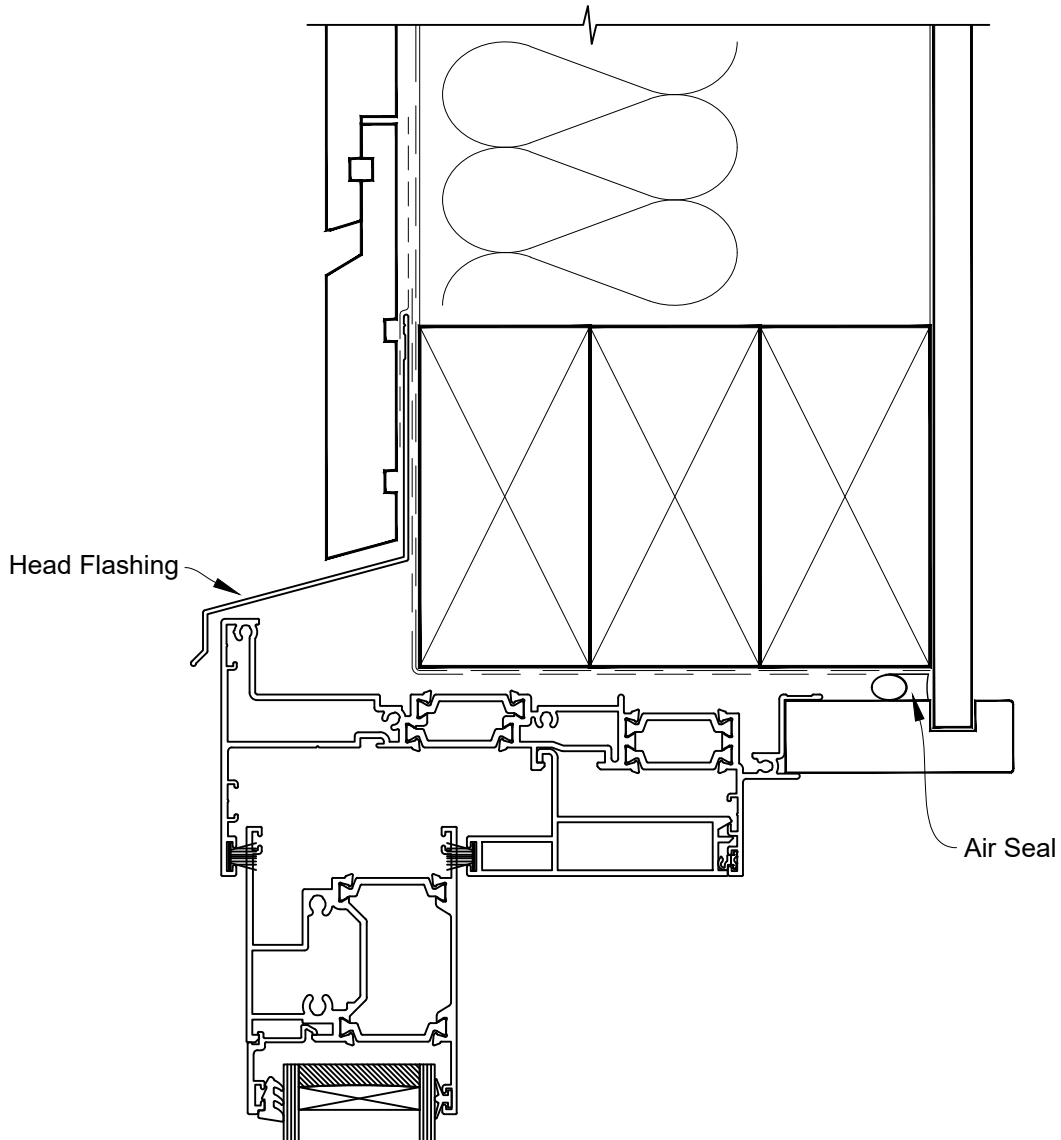

# INSTALLATION DETAIL - 56mm METRO THERMAL HEART SLIDING WINDOW ON RUSTICATED WEATHERBOARD CAVITY CONSTRUCTION

Date: 01.03.23

Scale: 1:2

CAD Ref.: TM56SWRW-CJ

# INSTALLATION DETAIL - 56mm METRO THERMAL HEART SLIDING WINDOW ON RUSTICATED WEATHERBOARD CAVITY CONSTRUCTION

Date: 01.03.23

Scale: 1:2

CAD Ref.: TM56SWRW-CS

# INSTALLATION DETAIL - 56mm METRO THERMAL HEART SLIDING WINDOW ON RUSTICATED WEATHERBOARD DIRECT FIXED CLADDING

Date: 01.03.23

Scale: 1:2

CAD Ref.: TM56SWRW-DH