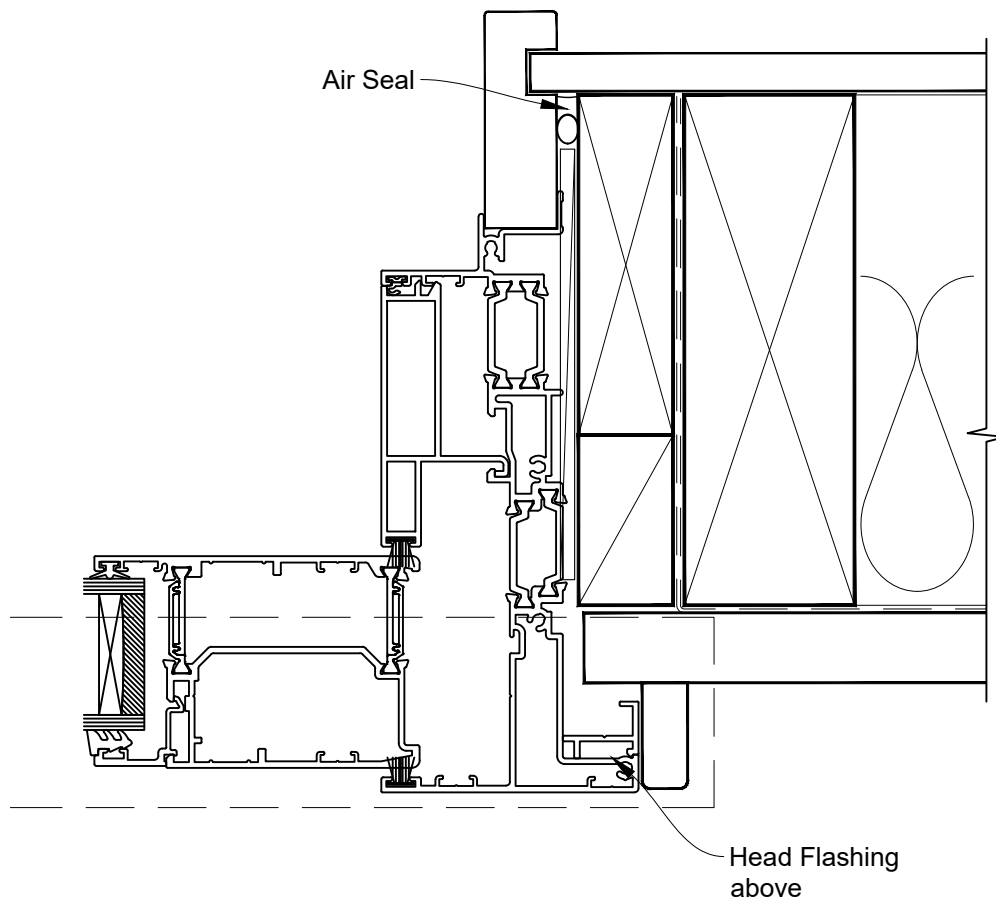

# INSTALLATION DETAIL - 56mm METRO THERMAL HEART SLIDING WINDOW ON RUSTICATED WEATHERBOARD CAVITY CONSTRUCTION

Date: 01.03.23

Scale: 1:2

CAD Ref.: TM56SWRW-CS

# INSTALLATION DETAIL - 56mm METRO THERMAL HEART SLIDING WINDOW ON RUSTICATED WEATHERBOARD DIRECT FIXED CLADDING

Date: 01.03.23

Scale: 1:2

CAD Ref.: TM56SWRW-DH

# INSTALLATION DETAIL - 56mm METRO THERMAL HEART SLIDING WINDOW ON RUSTICATED WEATHERBOARD DIRECT FIXED CLADDING

Date: 01.03.23

Scale: 1:2

CAD Ref.: TM56SWRW-DJ