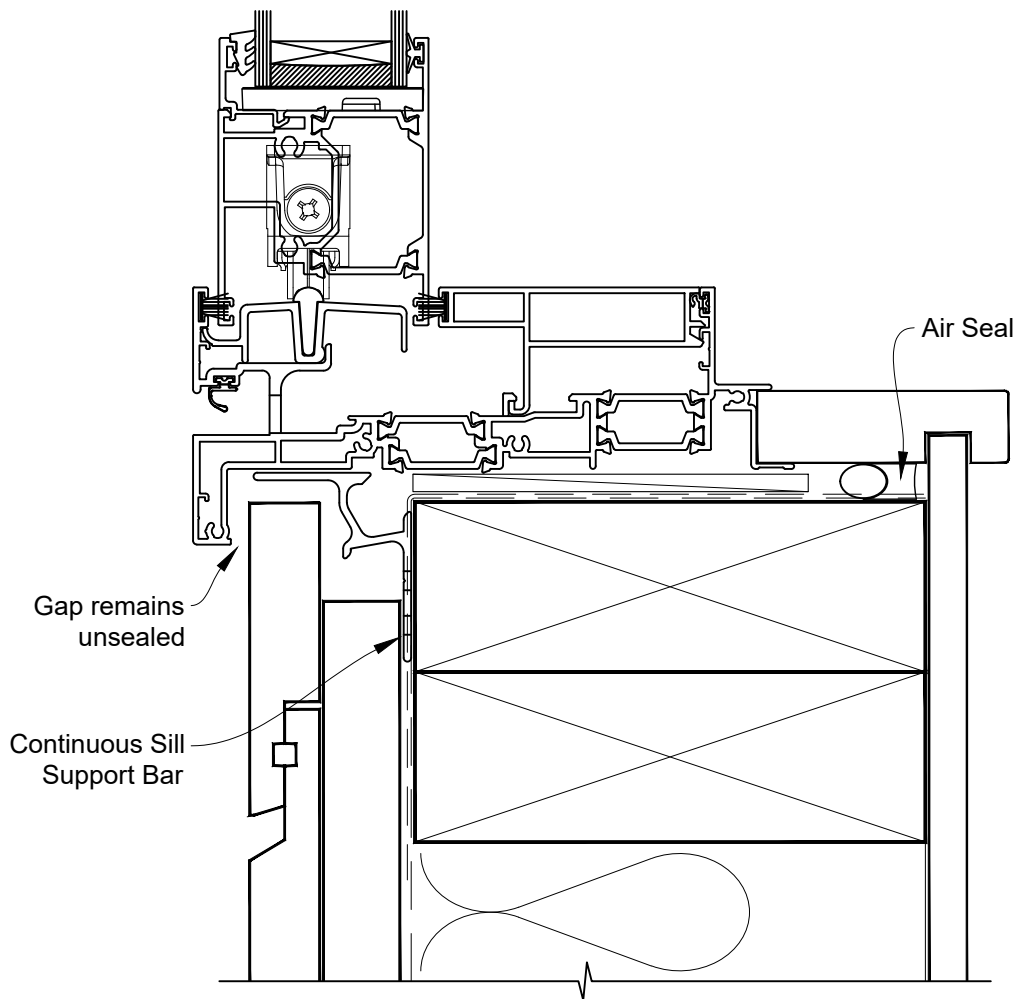

INSTALLATION DETAIL - 56mm METRO THERMAL HEART SLIDING WINDOW ON RUSTICATED WEATHERBOARD CAVITY CONSTRUCTION

Date: 01.03.23

Scale: 1:2

CAD Ref.: TM56SWRW-CS