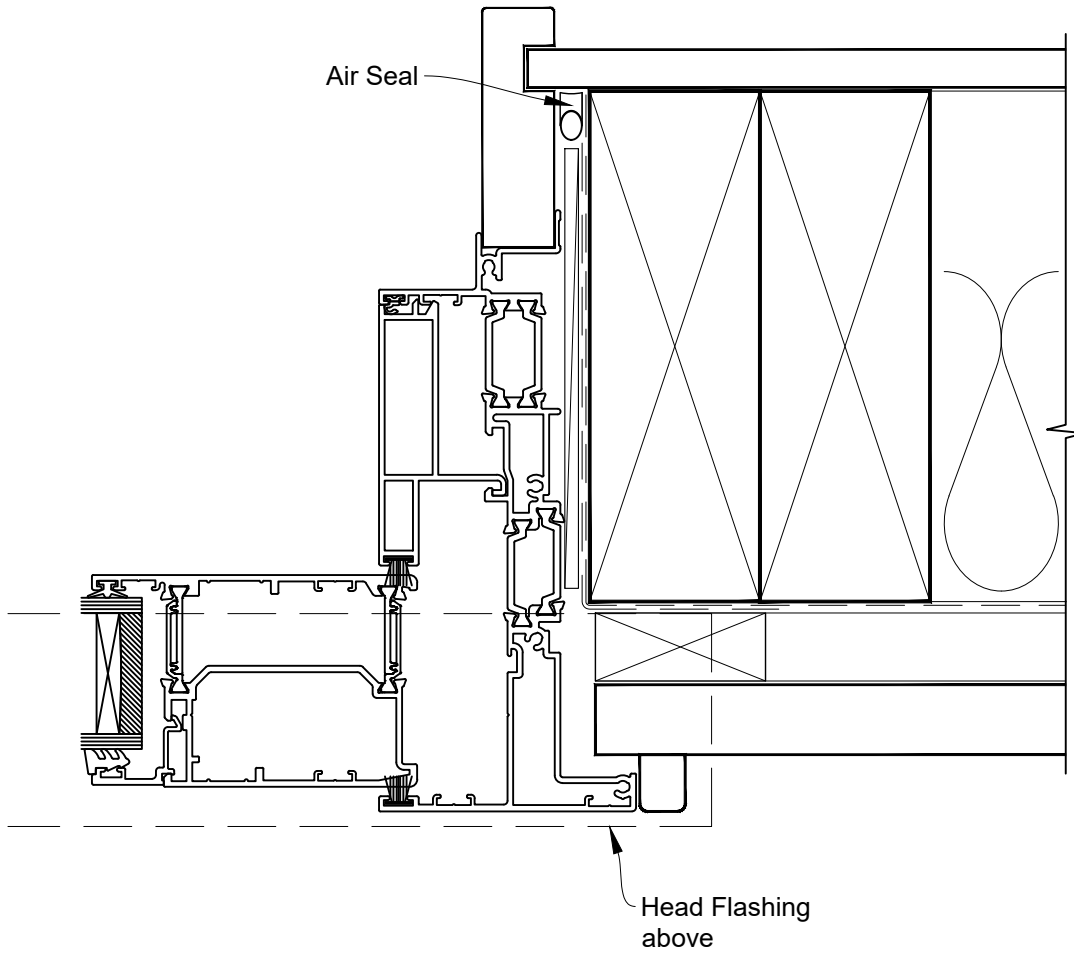

# INSTALLATION DETAIL - 56mm METRO THERMAL HEART SLIDING WINDOW ON RUSTICATED WEATHERBOARD CAVITY CONSTRUCTION

Date: 01.03.23

Scale: 1:2

CAD Ref.: TM56SWRW-CH

# INSTALLATION DETAIL - 56mm METRO THERMAL HEART SLIDING WINDOW ON RUSTICATED WEATHERBOARD CAVITY CONSTRUCTION

Date: 01.03.23

Scale: 1:2

CAD Ref.: TM56SWRW-CJ

# INSTALLATION DETAIL - 56mm METRO THERMAL HEART SLIDING WINDOW ON RUSTICATED WEATHERBOARD CAVITY CONSTRUCTION

Date: 01.03.23

Scale: 1:2

CAD Ref.: TM56SWRW-CS