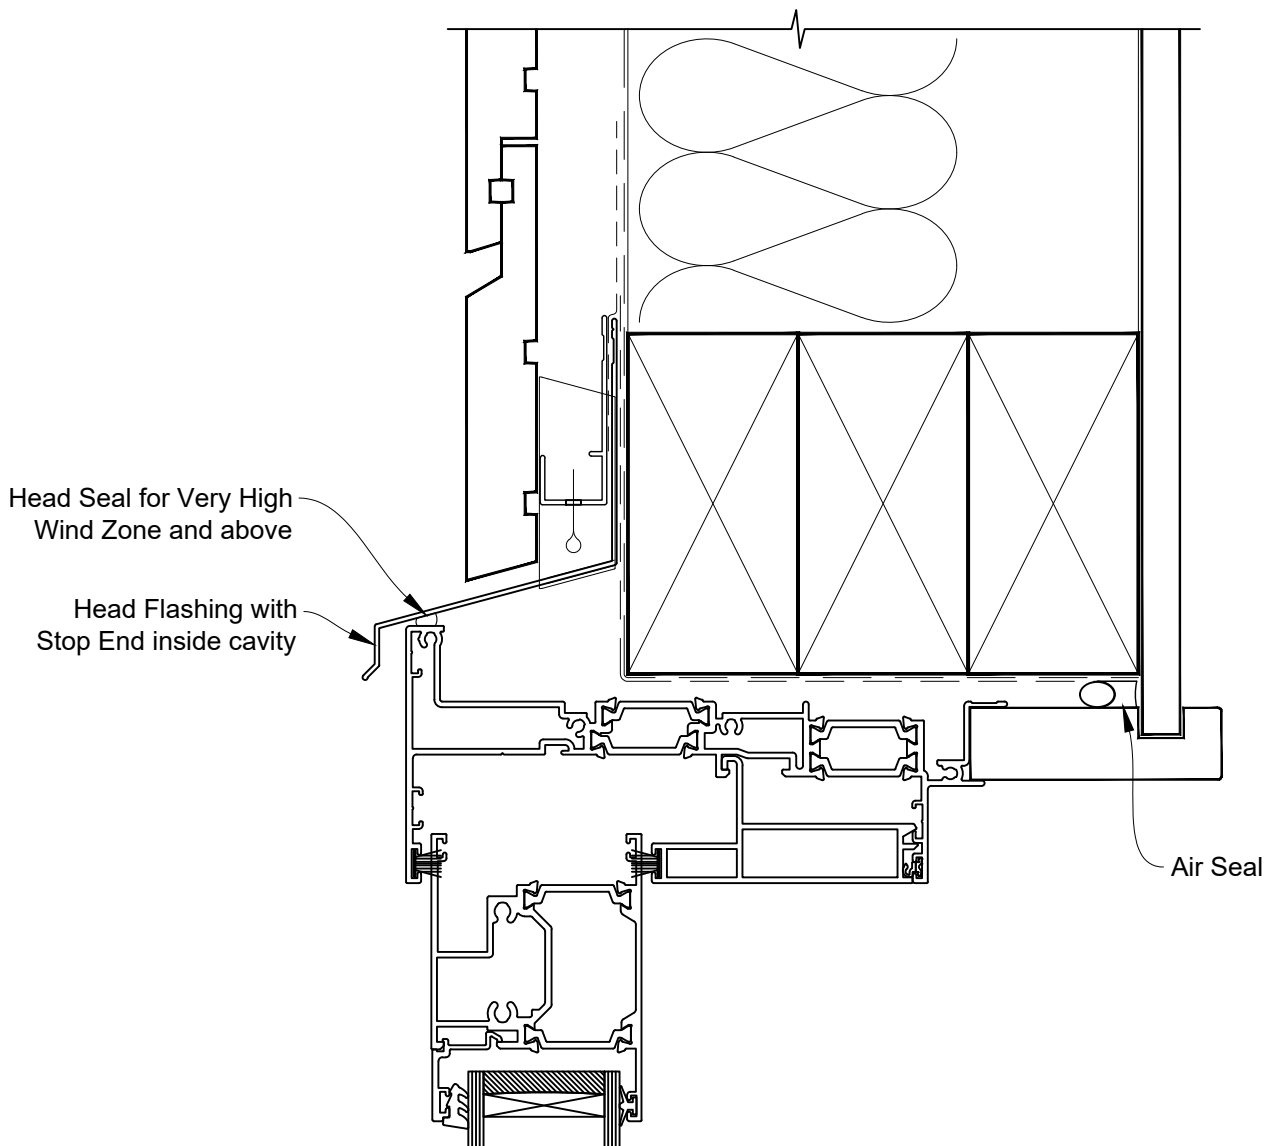

# INSTALLATION DETAIL - 56mm METRO THERMAL HEART SLIDING WINDOW ON RUSTICATED WEATHERBOARD CAVITY CONSTRUCTION

Date: 01.03.23

Scale: 1:2

CAD Ref.: TM56SWRW-CH

# INSTALLATION DETAIL - 56mm METRO THERMAL HEART SLIDING WINDOW ON RUSTICATED WEATHERBOARD CAVITY CONSTRUCTION

Date: 01.03.23

Scale: 1:2

CAD Ref.: TM56SWRW-CJ

# INSTALLATION DETAIL - 56mm METRO THERMAL HEART SLIDING WINDOW ON RUSTICATED WEATHERBOARD CAVITY CONSTRUCTION

Date: 01.03.23

Scale: 1:2

CAD Ref.: TM56SWRW-CS