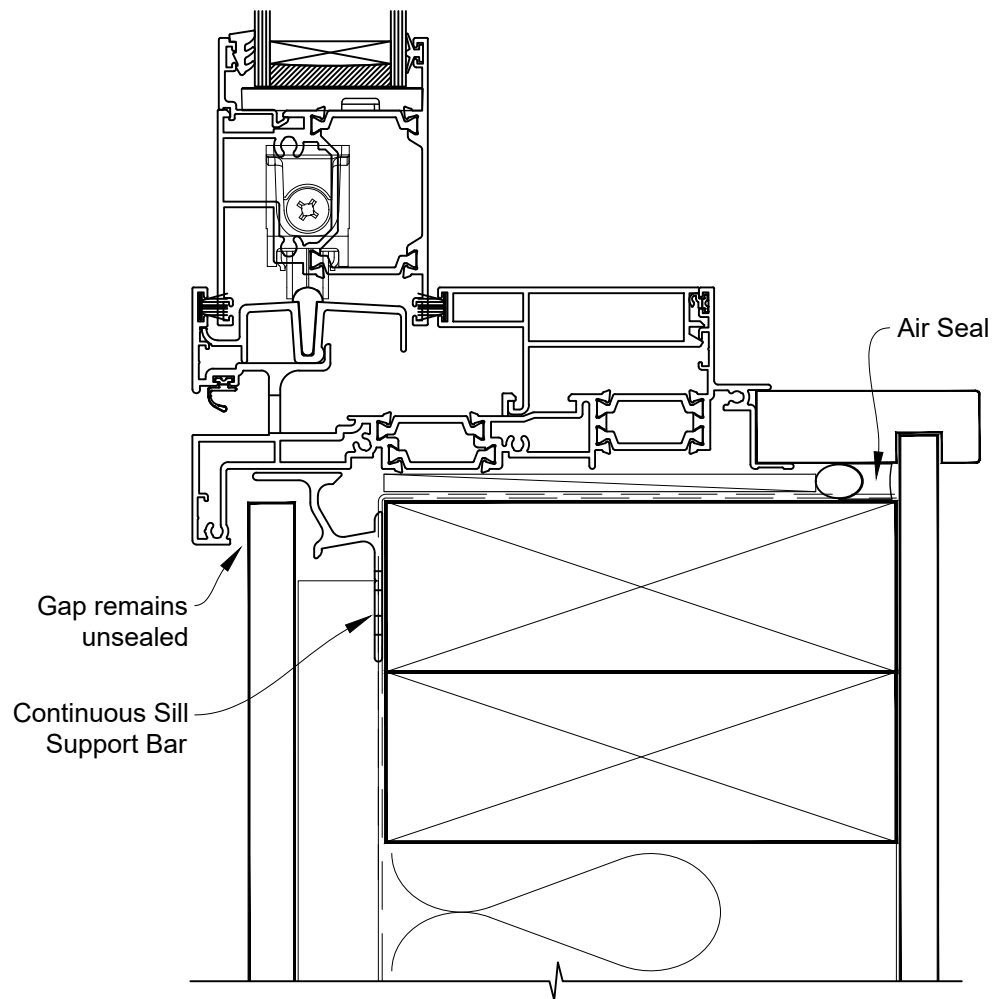

INSTALLATION DETAIL - 56mm METRO THERMAL HEART SLIDING WINDOW OUT ON FLAT SHEET CAVITY CONSTRUCTION

Date: 01.03.23

Scale: 1:2

CAD Ref.: TM56SWFS-CH

INSTALLATION DETAIL - 56mm METRO THERMAL HEART SLIDING WINDOW OUT ON FLAT SHEET CAVITY CONSTRUCTION

Date: 01.03.23

Scale: 1:2

CAD Ref.: TM56SWFS-CJ

INSTALLATION DETAIL - 56mm METRO THERMAL HEART SLIDING WINDOW OUT ON FLAT SHEET CAVITY CONSTRUCTION

Date: 01.03.23

Scale: 1:2

CAD Ref.: TM56SWFS-CS

INSTALLATION DETAIL - 56mm METRO THERMAL HEART SLIDING WINDOW ON FLAT SHEET DIRECT FIXED CLADDING

Date: 01.03.23

Scale: 1:2

CAD Ref.: TM56SWFS-DH

INSTALLATION DETAIL - 56mm METRO THERMAL HEART SLIDING WINDOW ON FLAT SHEET DIRECT FIXED CLADDING

Date: 01.03.23

Scale: 1:2

CAD Ref.: TM56SWFS-DS

INSTALLATION DETAIL - 56mm METRO THERMAL HEART SLIDING WINDOW ON FLAT SHEET DIRECT FIXED CLADDING