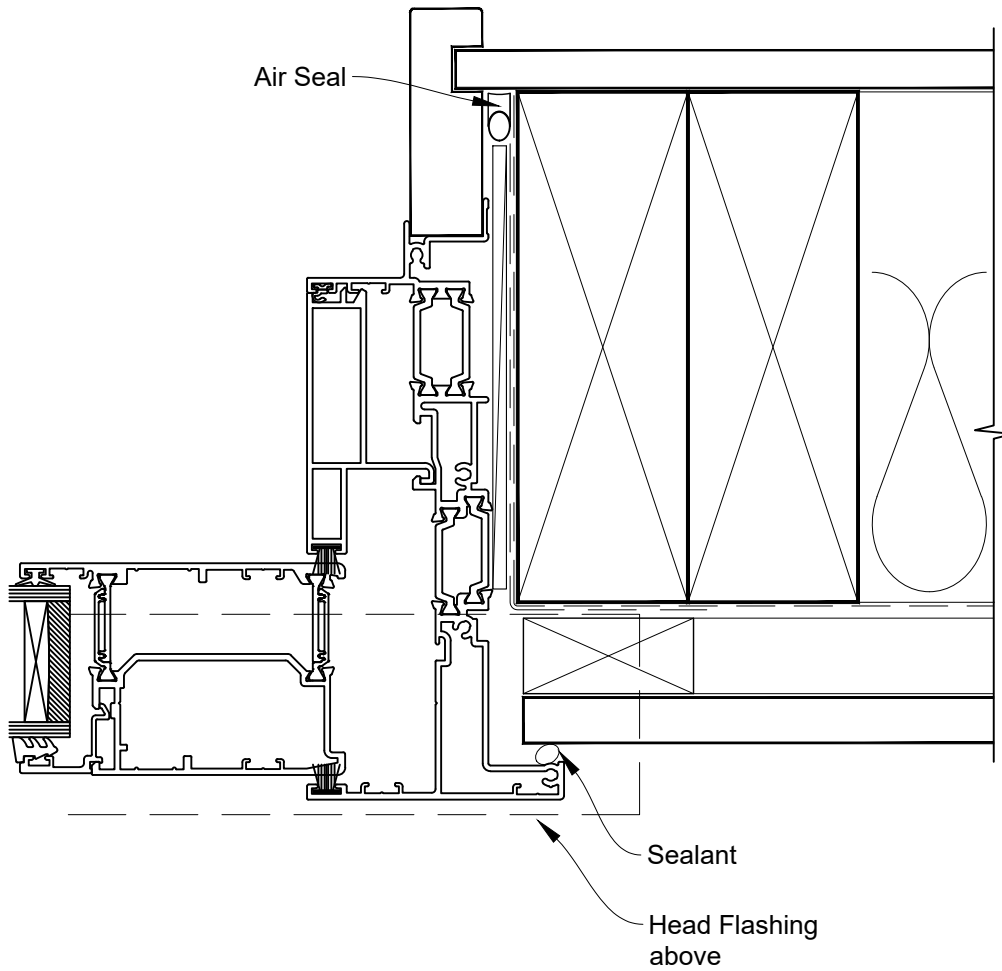

INSTALLATION DETAIL - 56mm METRO THERMAL HEART SLIDING WINDOW OUT ON FLAT SHEET CAVITY CONSTRUCTION

Date: 01.03.23

Scale: 1:2

CAD Ref.: TM56SWFS-CH

INSTALLATION DETAIL - 56mm METRO THERMAL HEART SLIDING WINDOW OUT ON FLAT SHEET CAVITY CONSTRUCTION

Date: 01.03.23

Scale: 1:2

CAD Ref.: TM56SWFS-CJ

INSTALLATION DETAIL - 56mm METRO THERMAL HEART SLIDING WINDOW OUT ON FLAT SHEET CAVITY CONSTRUCTION

Date: 01.03.23

Scale: 1:2

CAD Ref.: TM56SWFS-CS

INSTALLATION DETAIL - 56mm METRO THERMAL HEART SLIDING WINDOW ON FLAT SHEET DIRECT FIXED CLADDING

Date: 01.03.23

Scale: 1:2

CAD Ref.: TM56SWFS-DH

INSTALLATION DETAIL - 56mm METRO THERMAL HEART SLIDING WINDOW ON FLAT SHEET DIRECT FIXED CLADDING

Date: 01.03.23

Scale: 1:2

CAD Ref.: TM56SWFS-DS

INSTALLATION DETAIL - 56mm METRO THERMAL HEART SLIDING WINDOW ON FLAT SHEET DIRECT FIXED CLADDING

Date: 01.03.23

Scale: 1:2

CAD Ref.: TM56SWFS-DJ