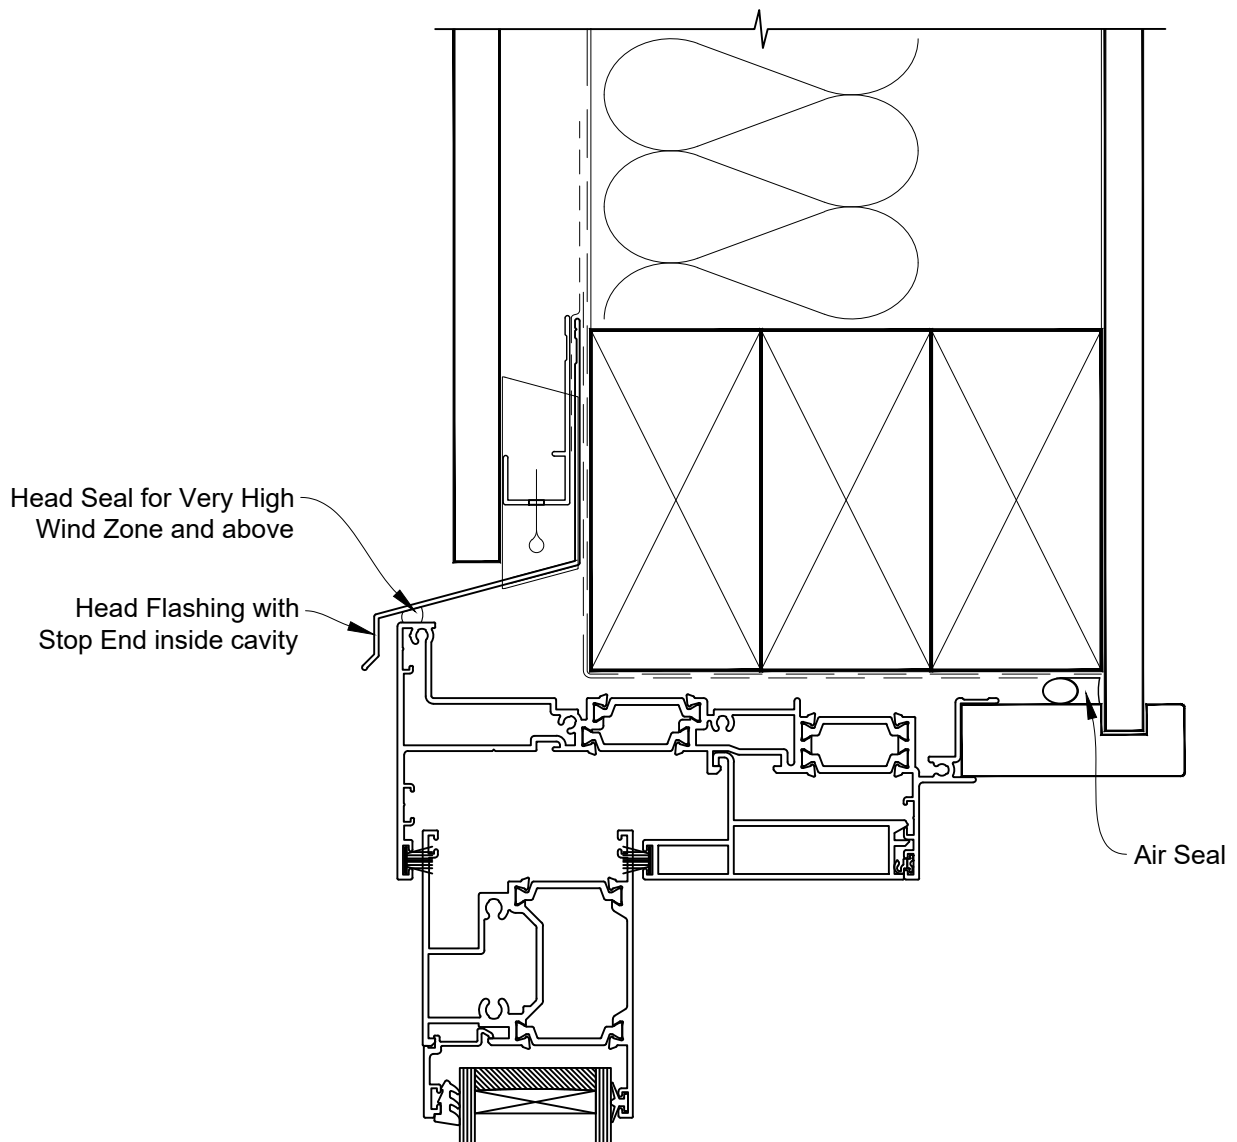

INSTALLATION DETAIL - 56mm METRO THERMAL HEART SLIDING WINDOW OUT ON FLAT SHEET CAVITY CONSTRUCTION

Date: 01.03.23

Scale: 1:2

CAD Ref.: TM56SWFS-CH

INSTALLATION DETAIL - 56mm METRO THERMAL HEART SLIDING WINDOW OUT ON FLAT SHEET CAVITY CONSTRUCTION

Date: 01.03.23

Scale: 1:2

CAD Ref.: TM56SWFS-CJ

INSTALLATION DETAIL - 56mm METRO THERMAL HEART SLIDING WINDOW OUT ON FLAT SHEET CAVITY CONSTRUCTION

Date: 01.03.23

Scale: 1:2

CAD Ref.: TM56SWFS-CS

INSTALLATION DETAIL - 56mm METRO THERMAL HEART SLIDING WINDOW ON FLAT SHEET DIRECT FIXED CLADDING

Date: 01.03.23

Scale: 1:2

CAD Ref.: TM56SWFS-DH

INSTALLATION DETAIL - 56mm METRO THERMAL HEART SLIDING WINDOW ON FLAT SHEET DIRECT FIXED CLADDING

Date: 01.03.23

Scale: 1:2

CAD Ref.: TM56SWFS-DS

INSTALLATION DETAIL - 56mm METRO THERMAL HEART SLIDING WINDOW ON FLAT SHEET DIRECT FIXED CLADDING

Date: 01.03.23

Scale: 1:2

CAD Ref.: TM56SWFS-DJ