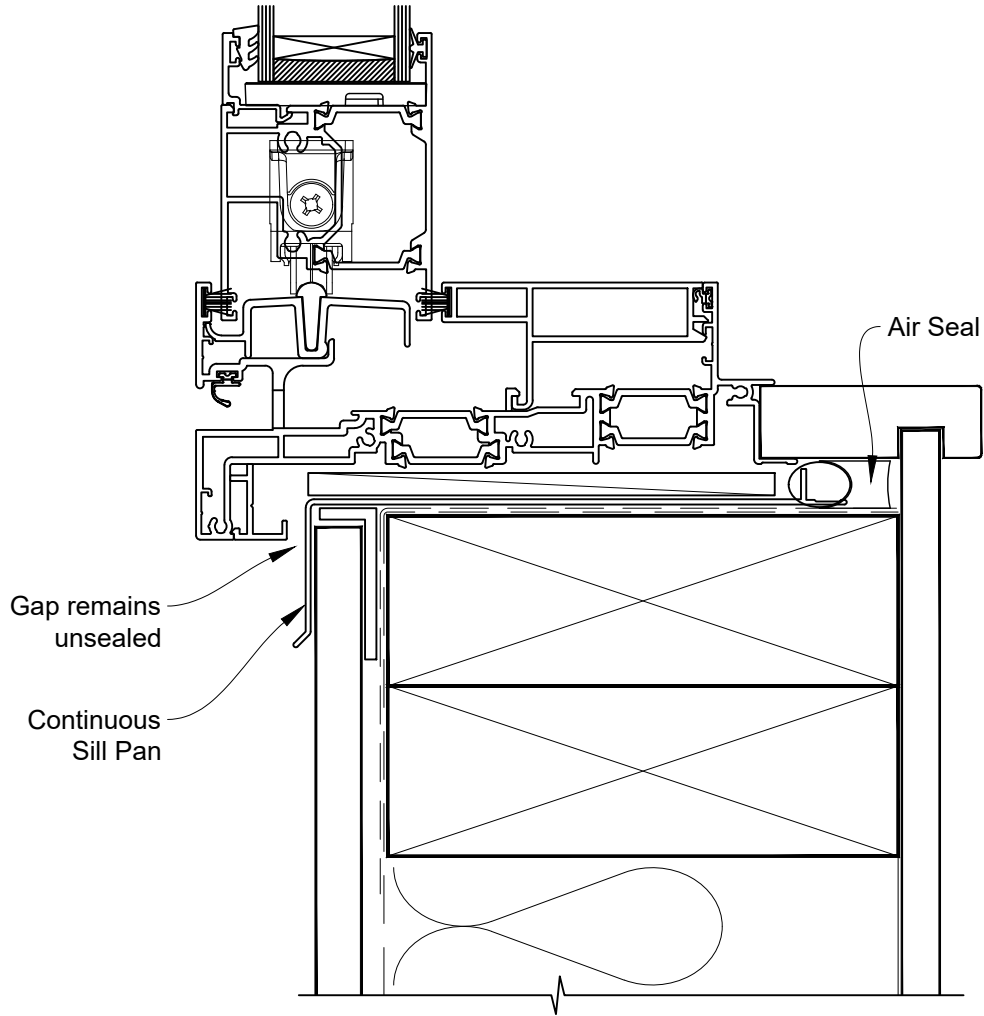

Date: 01.03.23

Scale: 1:2

CAD Ref.: TM56SWFS-DH

INSTALLATION DETAIL - 56mm METRO THERMAL HEART SLIDING WINDOW ON FLAT SHEET DIRECT FIXED CLADDING

Date: 01.03.23

Scale: 1:2

CAD Ref.: TM56SWFS-DS

INSTALLATION DETAIL - 56mm METRO THERMAL HEART SLIDING WINDOW ON FLAT SHEET DIRECT FIXED CLADDING