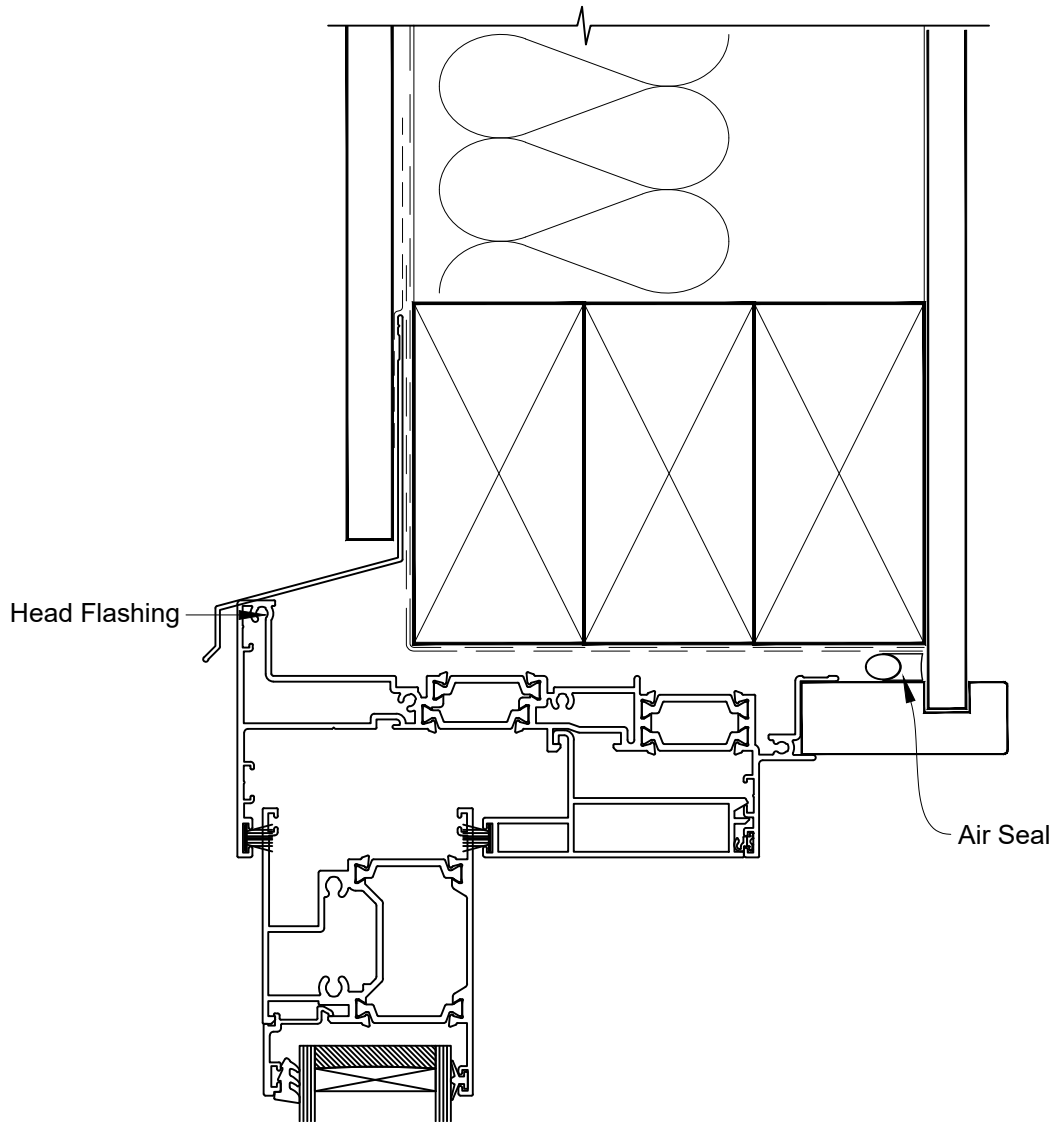

INSTALLATION DETAIL - 56mm METRO THERMAL HEART SLIDING WINDOW OUT ON FLAT SHEET CAVITY CONSTRUCTION

Date: 01.03.23

Scale: 1:2

CAD Ref.: TM56SWFS-CH

INSTALLATION DETAIL - 56mm METRO THERMAL HEART SLIDING WINDOW OUT ON FLAT SHEET CAVITY CONSTRUCTION

Date: 01.03.23

Scale: 1:2

CAD Ref.: TM56SWFS-CJ

INSTALLATION DETAIL - 56mm METRO THERMAL HEART SLIDING WINDOW OUT ON FLAT SHEET CAVITY CONSTRUCTION

Date: 01.03.23

Scale: 1:2

CAD Ref.: TM56SWFS-CS

INSTALLATION DETAIL - 56mm METRO THERMAL HEART SLIDING WINDOW ON FLAT SHEET DIRECT FIXED CLADDING

Date: 01.03.23

Scale: 1:2

CAD Ref.: TM56SWFS-DH

INSTALLATION DETAIL - 56mm METRO THERMAL HEART SLIDING WINDOW ON FLAT SHEET DIRECT FIXED CLADDING

Date: 01.03.23

Scale: 1:2

CAD Ref.: TM56SWFS-DS

INSTALLATION DETAIL - 56mm METRO THERMAL HEART SLIDING WINDOW ON FLAT SHEET DIRECT FIXED CLADDING

Date: 01.03.23

Scale: 1:2

CAD Ref.: TM56SWFS-DJ