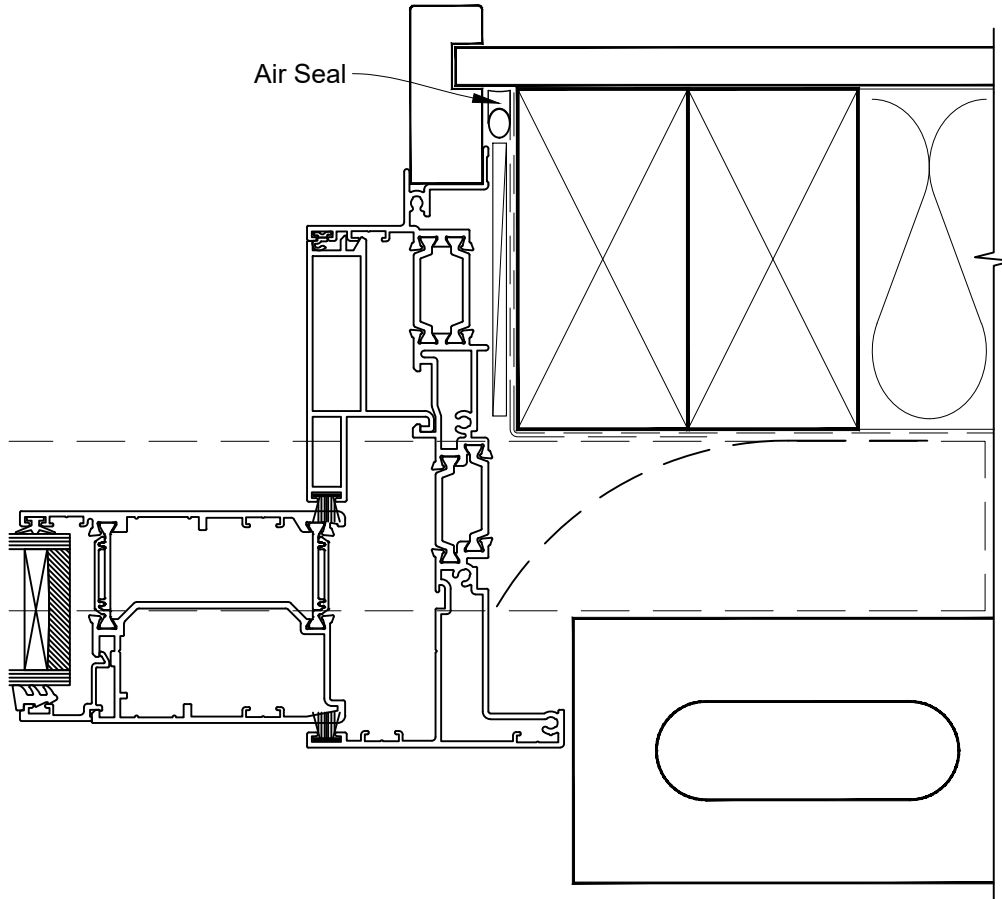

INSTALLATION DETAIL - 56mm METRO THERMAL HEART SLIDING WINDOW ON BRICK VENEER CAVITY CONSTRUCTION

Date: 01.03.23

Scale: 1:2

CAD Ref.: TM56SWBV-CH

INSTALLATION DETAIL - 56mm METRO THERMAL HEART SLIDING WINDOW ON BRICK VENEER CAVITY CONSTRUCTION

Date: 01.03.23

Scale: 1:2

CAD Ref.: TM56SWBV-CJ

INSTALLATION DETAIL - 56mm METRO THERMAL HEART SLIDING WINDOW ON BRICK VENEER CAVITY CONSTRUCTION

Date: 01.03.23

Scale: 1:2

CAD Ref.: TM56SWBV-CS