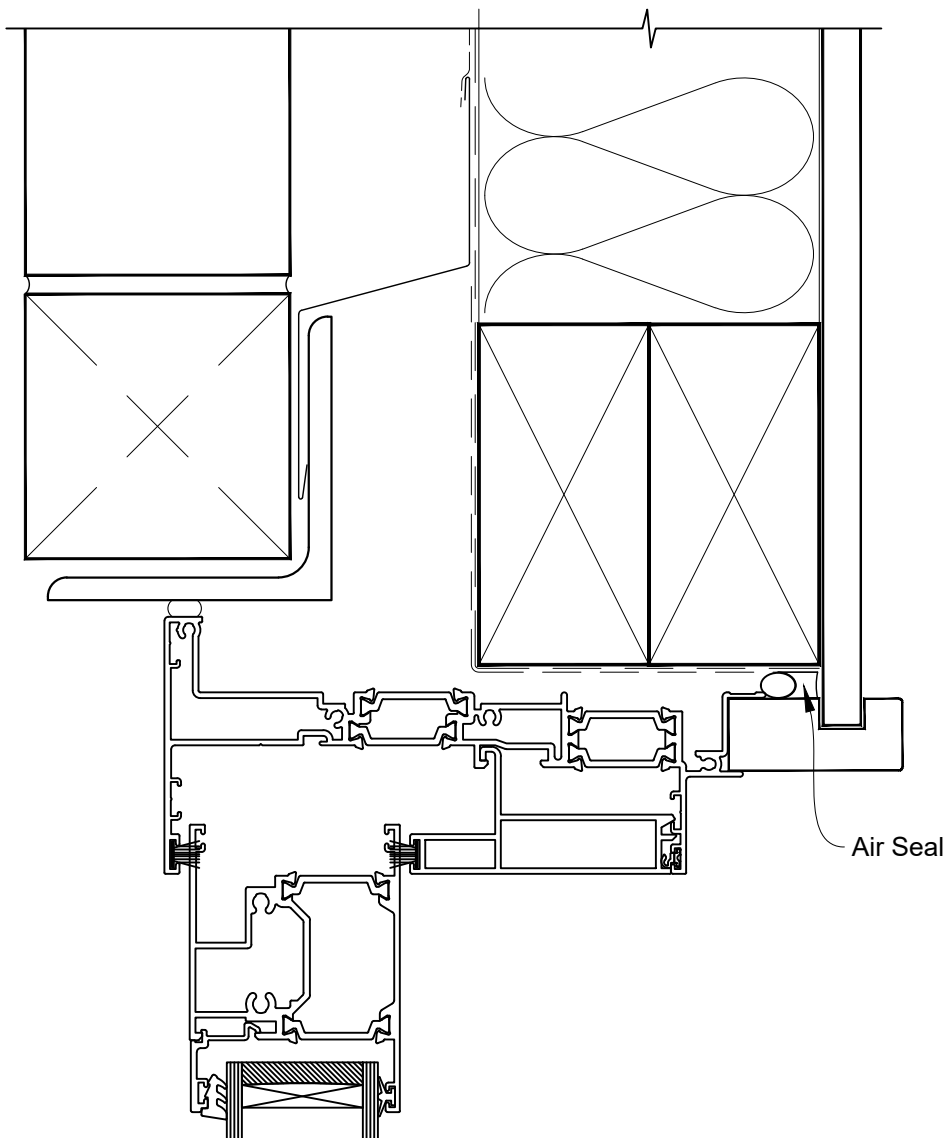

INSTALLATION DETAIL - 56mm METRO THERMAL HEART SLIDING WINDOW ON BRICK VENEER CAVITY CONSTRUCTION

Date: 01.03.23

Scale: 1:2

CAD Ref.: TM56SWBV-CH

INSTALLATION DETAIL - 56mm METRO THERMAL HEART SLIDING WINDOW ON BRICK VENEER CAVITY CONSTRUCTION

Date: 01.03.23

Scale: 1:2

CAD Ref.: TM56SWBV-CJ

INSTALLATION DETAIL - 56mm METRO THERMAL HEART SLIDING WINDOW ON BRICK VENEER CAVITY CONSTRUCTION

Date: 01.03.23

Scale: 1:2

CAD Ref.: TM56SWBV-CS