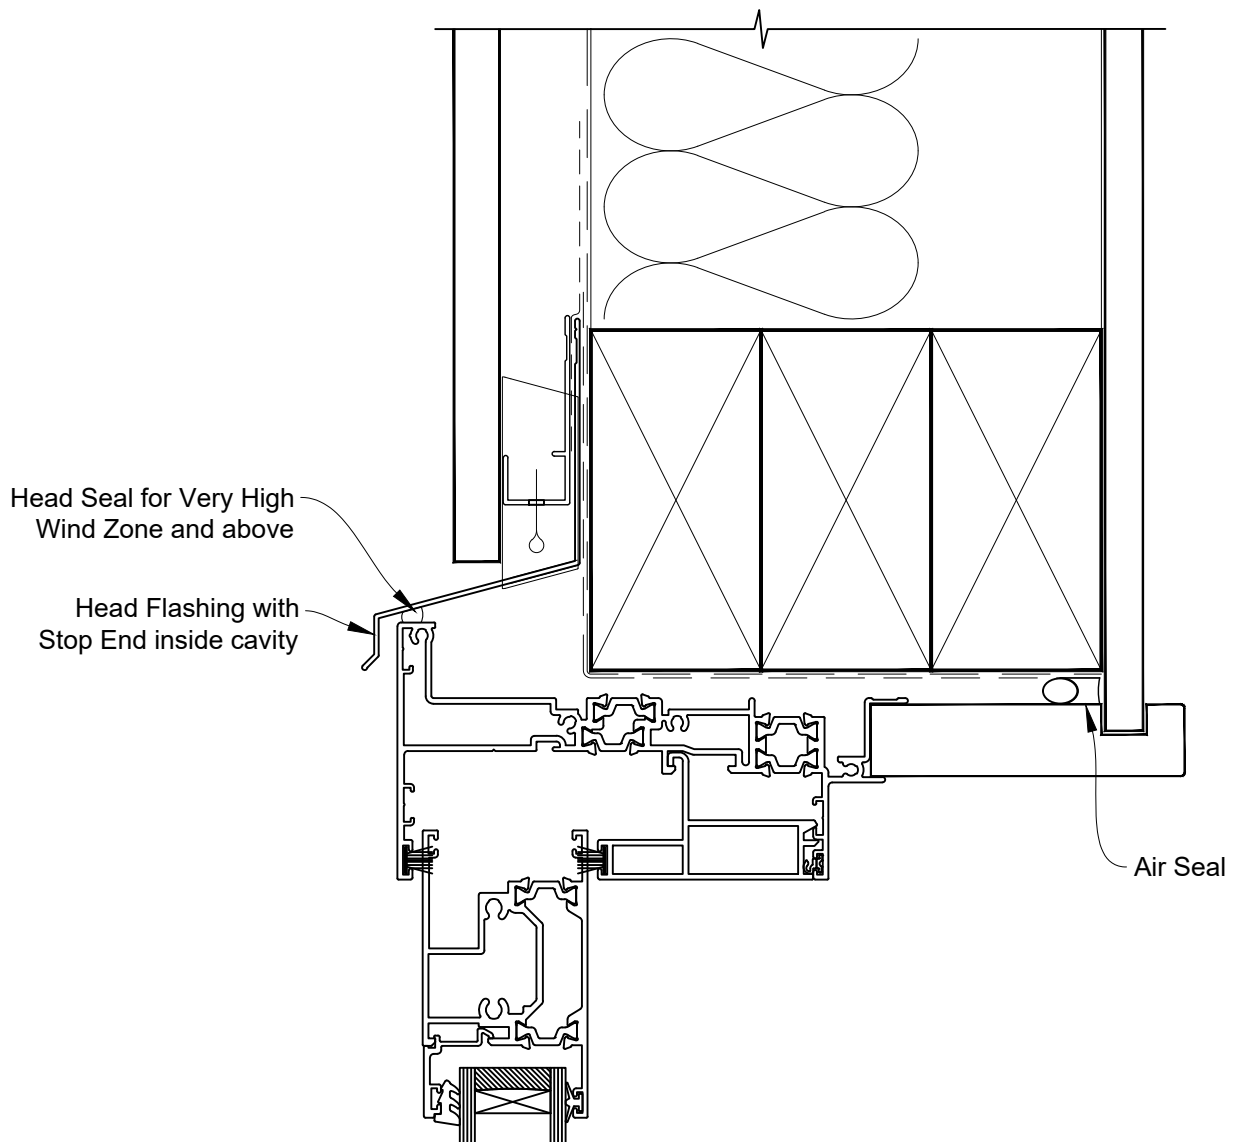

INSTALLATION DETAIL - 44mm METRO THERMAL HEART SLIDING WINDOW OUT ON FLAT SHEET CAVITY CONSTRUCTION

Date: 01.03.23

Scale: 1:2

CAD Ref.: TM44SWFS-CH

INSTALLATION DETAIL - 44mm METRO THERMAL HEART SLIDING WINDOW OUT ON FLAT SHEET CAVITY CONSTRUCTION

Date: 01.03.23

Scale: 1:2

CAD Ref.: TM44SWFS-CJ

INSTALLATION DETAIL - 44mm METRO THERMAL HEART SLIDING WINDOW OUT ON FLAT SHEET CAVITY CONSTRUCTION

Date: 01.03.23

Scale: 1:2

CAD Ref.: TM44SWFS-CS

INSTALLATION DETAIL - 44mm METRO THERMAL HEART SLIDING WINDOW ON FLAT SHEET DIRECT FIXED CLADDING

Date: 01.03.23

Scale: 1:2

CAD Ref.: TM44SWFS-DH

INSTALLATION DETAIL - 44mm METRO THERMAL HEART SLIDING WINDOW ON FLAT SHEET DIRECT FIXED CLADDING

Date: 01.03.23

Scale: 1:2

CAD Ref.: TM44SWFS-DS

INSTALLATION DETAIL - 44mm METRO THERMAL HEART SLIDING WINDOW ON FLAT SHEET DIRECT FIXED CLADDING

Date: 01.03.23

Scale: 1:2

CAD Ref.: TM44SWFS-DJ