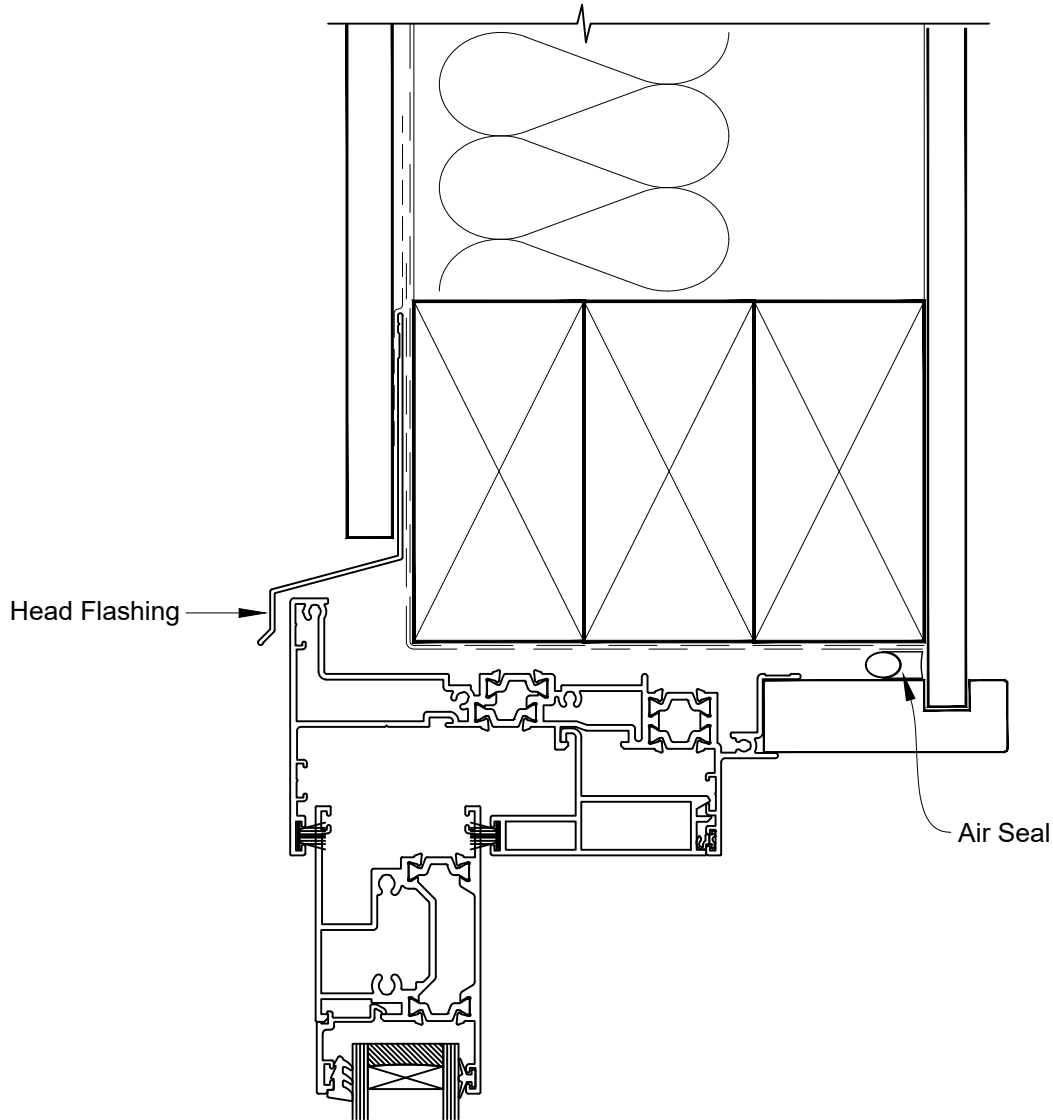

INSTALLATION DETAIL - 44mm METRO THERMAL HEART SLIDING WINDOW OUT ON FLAT SHEET CAVITY CONSTRUCTION

Date: 01.03.23

Scale: 1:2

CAD Ref.: TM44SWFS-CH

INSTALLATION DETAIL - 44mm METRO THERMAL HEART SLIDING WINDOW OUT ON FLAT SHEET CAVITY CONSTRUCTION

Date: 01.03.23

Scale: 1:2

CAD Ref.: TM44SWFS-CJ

INSTALLATION DETAIL - 44mm METRO THERMAL HEART SLIDING WINDOW OUT ON FLAT SHEET CAVITY CONSTRUCTION

Date: 01.03.23

Scale: 1:2

CAD Ref.: TM44SWFS-CS

INSTALLATION DETAIL - 44mm METRO THERMAL HEART SLIDING WINDOW ON FLAT SHEET DIRECT FIXED CLADDING

Date: 01.03.23

Scale: 1:2

CAD Ref.: TM44SWFS-DH

INSTALLATION DETAIL - 44mm METRO THERMAL HEART SLIDING WINDOW ON FLAT SHEET DIRECT FIXED CLADDING

Date: 01.03.23

Scale: 1:2

CAD Ref.: TM44SWFS-DS

INSTALLATION DETAIL - 44mm METRO THERMAL HEART SLIDING WINDOW ON FLAT SHEET DIRECT FIXED CLADDING