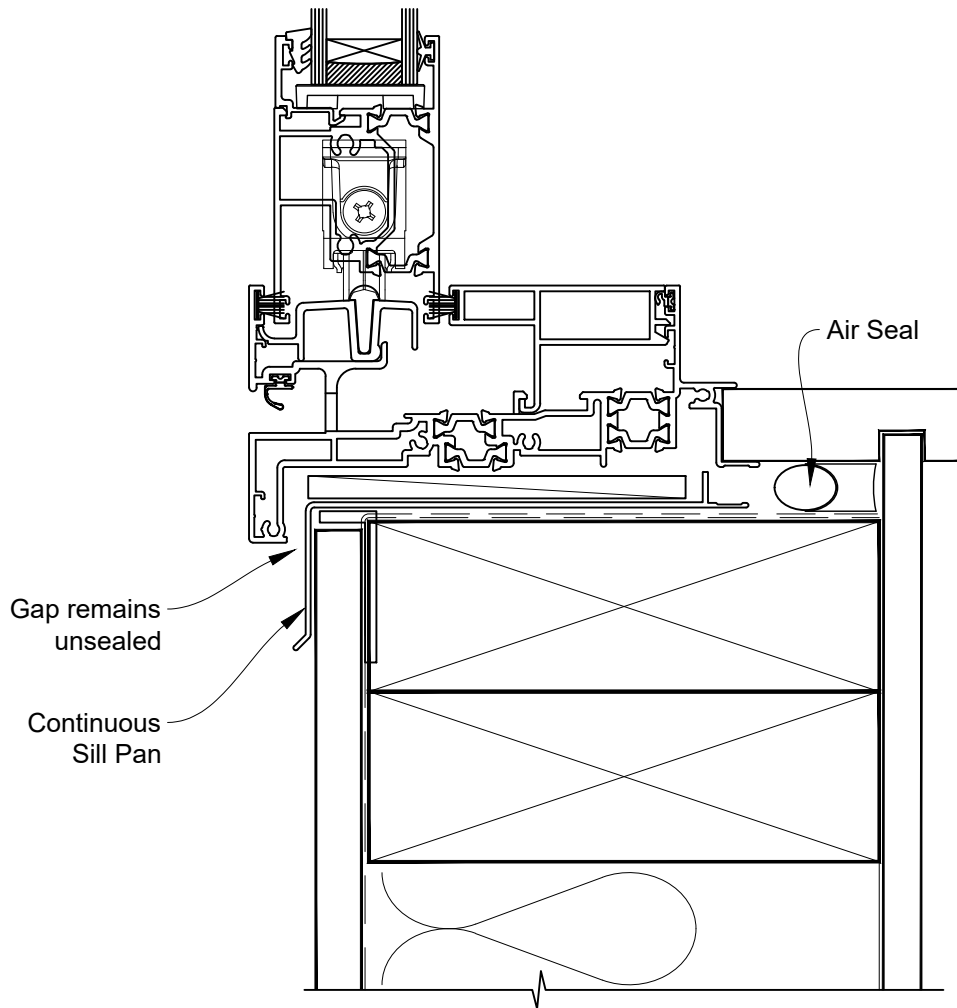

Date: 01.03.23

Scale: 1:2

CAD Ref.: TM44SWFS-DH

INSTALLATION DETAIL - 44mm METRO THERMAL HEART SLIDING WINDOW ON FLAT SHEET DIRECT FIXED CLADDING

Date: 01.03.23

Scale: 1:2

CAD Ref.: TM44SWFS-DS

INSTALLATION DETAIL - 44mm METRO THERMAL HEART SLIDING WINDOW ON FLAT SHEET DIRECT FIXED CLADDING