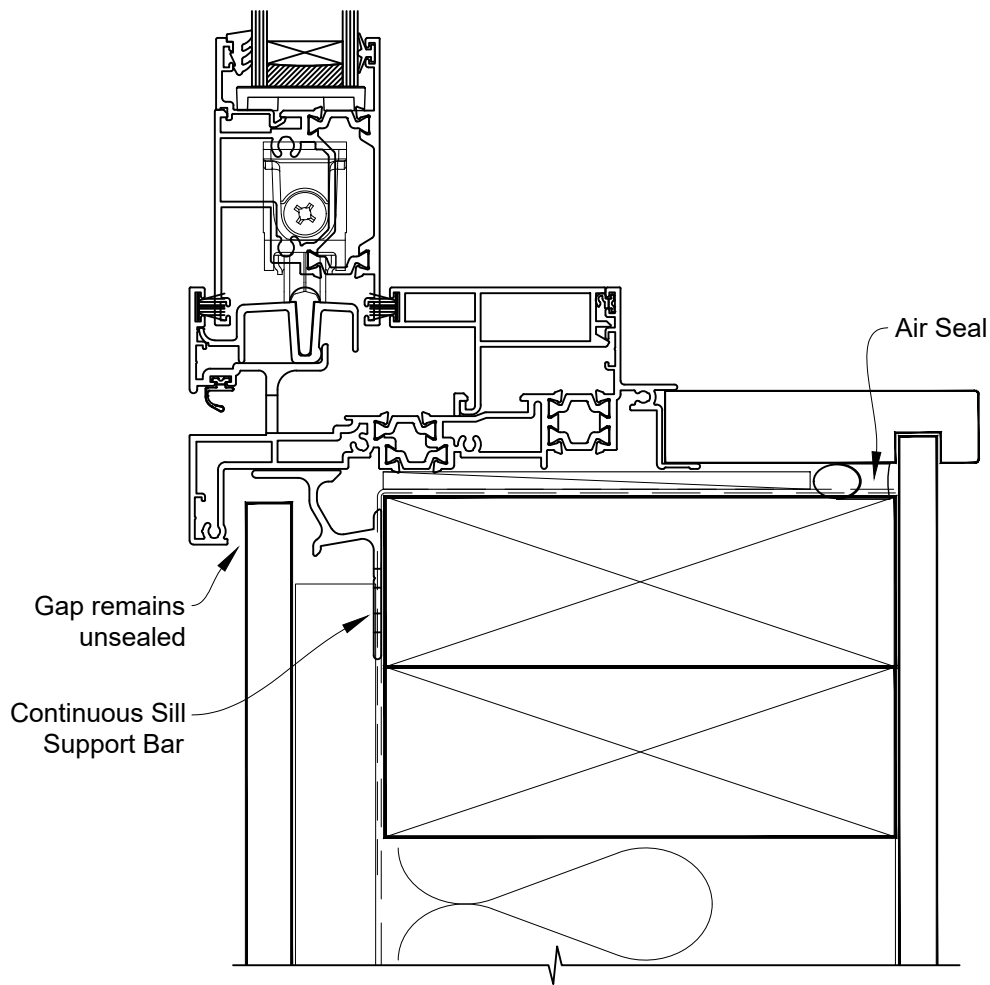

INSTALLATION DETAIL - 44mm METRO THERMAL HEART SLIDING WINDOW OUT ON FLAT SHEET CAVITY CONSTRUCTION

Date: 01.03.23

Scale: 1:2

CAD Ref.: TM44SWFS-CH

INSTALLATION DETAIL - 44mm METRO THERMAL HEART SLIDING WINDOW OUT ON FLAT SHEET CAVITY CONSTRUCTION

Date: 01.03.23

Scale: 1:2

CAD Ref.: TM44SWFS-CJ

INSTALLATION DETAIL - 44mm METRO THERMAL HEART SLIDING WINDOW OUT ON FLAT SHEET CAVITY CONSTRUCTION

Date: 01.03.23

Scale: 1:2

CAD Ref.: TM44SWFS-CS

INSTALLATION DETAIL - 44mm METRO THERMAL HEART SLIDING WINDOW ON FLAT SHEET DIRECT FIXED CLADDING