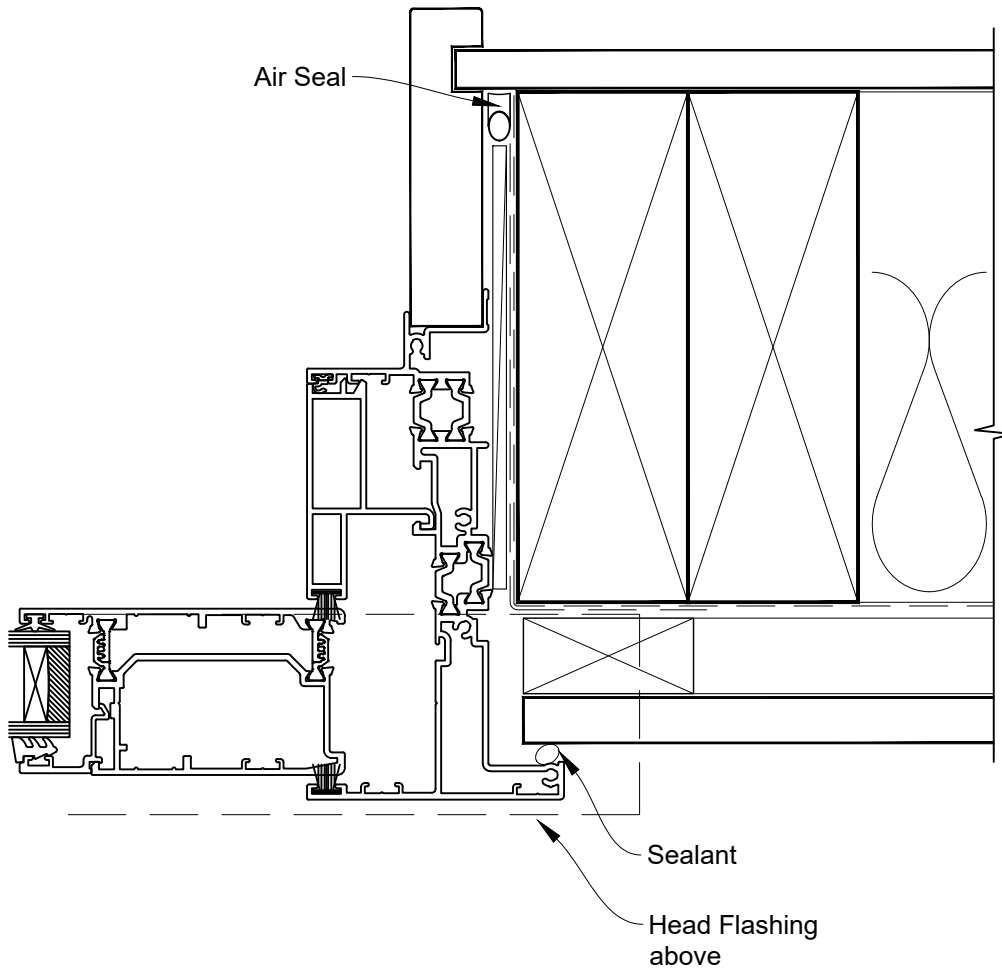

INSTALLATION DETAIL - 44mm METRO THERMAL HEART SLIDING WINDOW OUT ON FLAT SHEET CAVITY CONSTRUCTION

Date: 01.03.23

Scale: 1:2

CAD Ref.: TM44SWFS-CH

INSTALLATION DETAIL - 44mm METRO THERMAL HEART SLIDING WINDOW OUT ON FLAT SHEET CAVITY CONSTRUCTION

Date: 01.03.23

Scale: 1:2

CAD Ref.: TM44SWFS-CJ

INSTALLATION DETAIL - 44mm METRO THERMAL HEART SLIDING WINDOW OUT ON FLAT SHEET CAVITY CONSTRUCTION

Date: 01.03.23

Scale: 1:2

CAD Ref.: TM44SWFS-CS

INSTALLATION DETAIL - 44mm METRO THERMAL HEART SLIDING WINDOW ON FLAT SHEET DIRECT FIXED CLADDING

Date: 01.03.23

Scale: 1:2

CAD Ref.: TM44SWFS-DH

INSTALLATION DETAIL - 44mm METRO THERMAL HEART SLIDING WINDOW ON FLAT SHEET DIRECT FIXED CLADDING

Date: 01.03.23

Scale: 1:2

CAD Ref.: TM44SWFS-DS

INSTALLATION DETAIL - 44mm METRO THERMAL HEART SLIDING WINDOW ON FLAT SHEET DIRECT FIXED CLADDING

Date: 01.03.23

Scale: 1:2

CAD Ref.: TM44SWFS-DJ