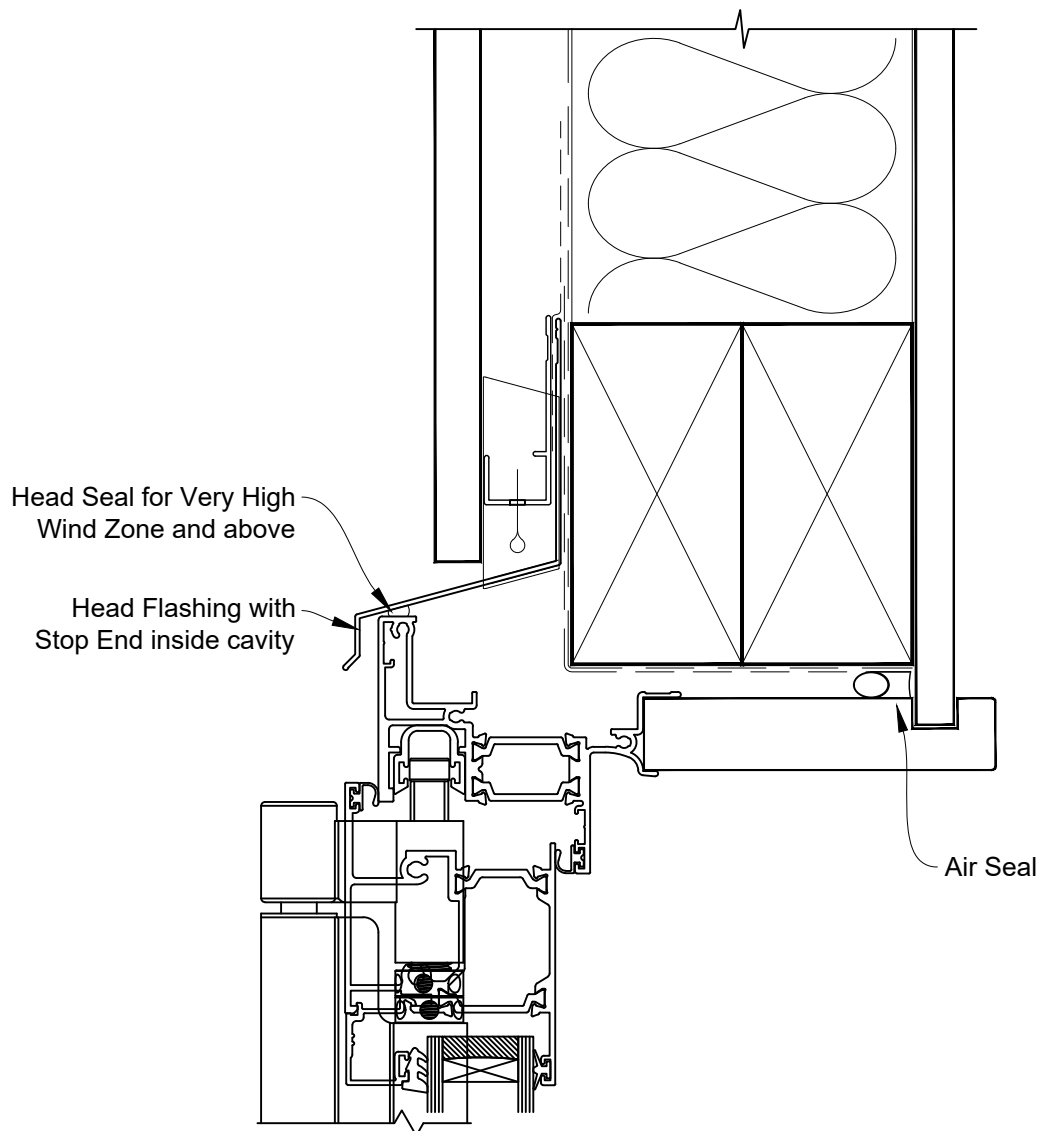

INSTALLATION DETAIL - METRO THERMAL HEART BIFOLD DOOR OPEN OUT ON FLAT SHEET CAVITY CONSTRUCTION

Date: 01.03.23

Scale: 1:2

CAD Ref.: TMBDFS-CH

INSTALLATION DETAIL - METRO THERMAL HEART BIFOLD DOOR OPEN OUT ON FLAT SHEET CAVITY CONSTRUCTION

Date: 01.03.23

Scale: 1:2

CAD Ref.: TMBDFS-CJ

INSTALLATION DETAIL - METRO THERMAL HEART BIFOLD DOOR OPEN OUT ON FLAT SHEET CAVITY CONSTRUCTION

Date: 01.03.23

Scale: 1:2

CAD Ref.: TMBDFS-CS

INSTALLATION DETAIL - METRO THERMAL HEART BIFOLD DOOR OPEN OUT ON FLAT SHEET DIRECT FIXED CLADDING

Date: 01.03.23

Scale: 1:2

CAD Ref.: TMBDFS-DH

INSTALLATION DETAIL - METRO THERMAL HEART BIFOLD DOOR OPEN OUT ON FLAT SHEET DIRECT FIXED CLADDING

Date: 01.03.23

Scale: 1:2

CAD Ref.: TMBDFS-DJ

INSTALLATION DETAIL - METRO THERMAL HEART BIFOLD DOOR OPEN OUT ON FLAT SHEET DIRECT FIXED CLADDING

Date: 01.03.23

Scale: 1:2

CAD Ref.: TMBDFS-DS