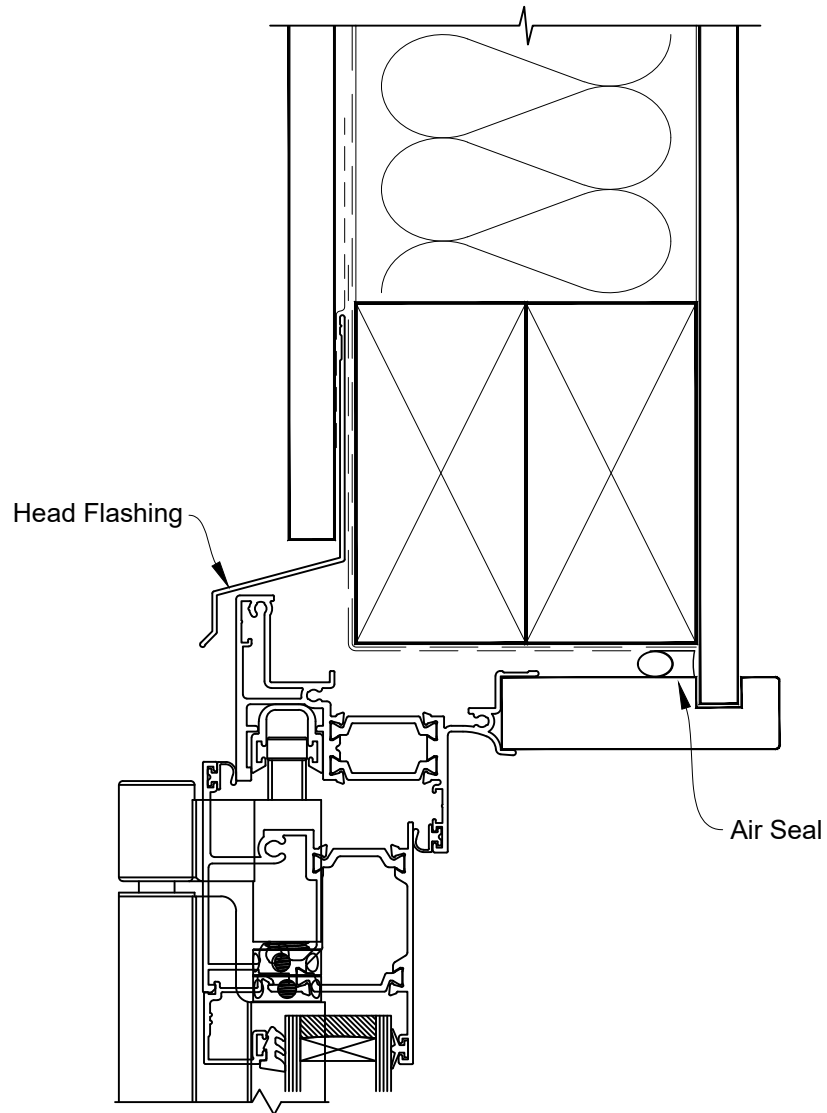

INSTALLATION DETAIL - METRO THERMAL HEART BIFOLD DOOR OPEN OUT ON FLAT SHEET CAVITY CONSTRUCTION

Date: 01.03.23

Scale: 1:2

CAD Ref.: TMBDFS-CH

INSTALLATION DETAIL - METRO THERMAL HEART BIFOLD DOOR OPEN OUT ON FLAT SHEET CAVITY CONSTRUCTION

Date: 01.03.23

Scale: 1:2

CAD Ref.: TMBDFS-CJ

INSTALLATION DETAIL - METRO THERMAL HEART BIFOLD DOOR OPEN OUT ON FLAT SHEET CAVITY CONSTRUCTION

Date: 01.03.23

Scale: 1:2

CAD Ref.: TMBDFS-CS

INSTALLATION DETAIL - METRO THERMAL HEART BIFOLD DOOR OPEN OUT ON FLAT SHEET DIRECT FIXED CLADDING

Date: 01.03.23

Scale: 1:2

CAD Ref.: TMBDFS-DH

INSTALLATION DETAIL - METRO THERMAL HEART BIFOLD DOOR OPEN OUT ON FLAT SHEET DIRECT FIXED CLADDING

Date: 01.03.23

Scale: 1:2

CAD Ref.: TMBDFS-DJ

INSTALLATION DETAIL - METRO THERMAL HEART BIFOLD DOOR OPEN OUT ON FLAT SHEET DIRECT FIXED CLADDING

Date: 01.03.23

Scale: 1:2

CAD Ref.: TMBDFS-DS