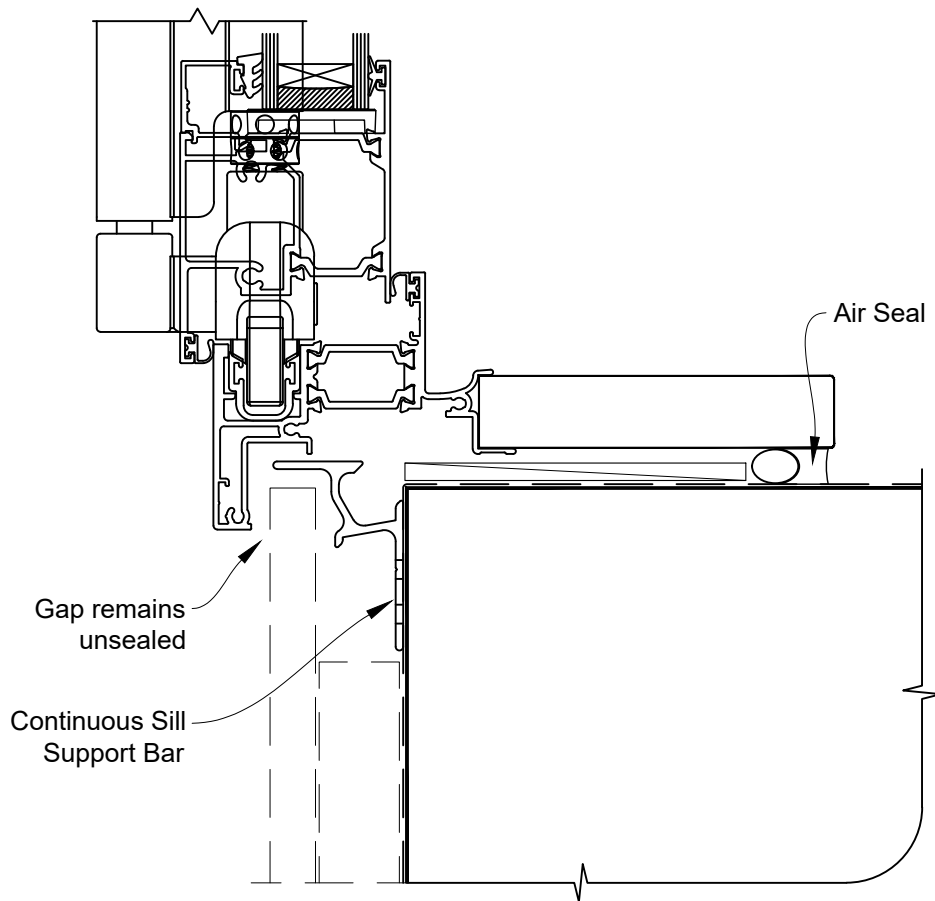

INSTALLATION DETAIL - METRO THERMAL HEART BIFOLD DOOR OPEN OUT ON FLAT SHEET CAVITY CONSTRUCTION

Date: 01.03.23

Scale: 1:2

CAD Ref.: TMBDFS-CH

INSTALLATION DETAIL - METRO THERMAL HEART BIFOLD DOOR OPEN OUT ON FLAT SHEET CAVITY CONSTRUCTION

Date: 01.03.23

Scale: 1:2

CAD Ref.: TMBDFS-CJ

INSTALLATION DETAIL - METRO THERMAL HEART BIFOLD DOOR OPEN OUT ON FLAT SHEET CAVITY CONSTRUCTION

Date: 01.03.23

Scale: 1:2

CAD Ref.: TMBDFS-CS

INSTALLATION DETAIL - METRO THERMAL HEART BIFOLD DOOR OPEN OUT ON FLAT SHEET DIRECT FIXED CLADDING

Date: 01.03.23

Scale: 1:2

CAD Ref.: TMBDFS-DH

INSTALLATION DETAIL - METRO THERMAL HEART BIFOLD DOOR OPEN OUT ON FLAT SHEET DIRECT FIXED CLADDING

Date: 01.03.23

Scale: 1:2

CAD Ref.: TMBDFS-DJ

INSTALLATION DETAIL - METRO THERMAL HEART BIFOLD DOOR OPEN OUT ON FLAT SHEET DIRECT FIXED CLADDING

Date: 01.03.23

Scale: 1:2

CAD Ref.: TMBDFS-DS