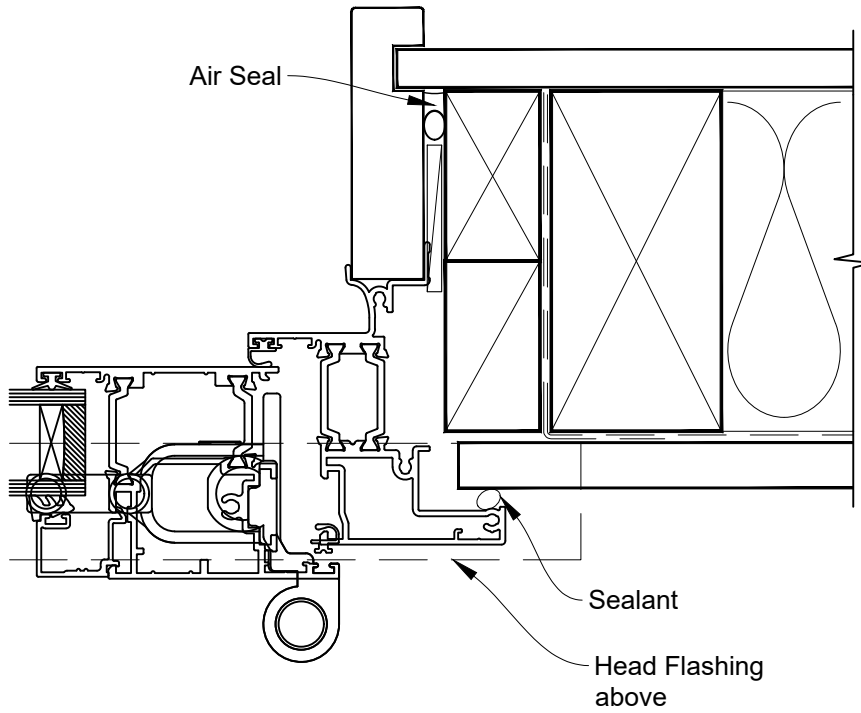

INSTALLATION DETAIL - METRO THERMAL HEART BIFOLD DOOR OPEN OUT ON FLAT SHEET CAVITY CONSTRUCTION

Date: 01.03.23

Scale: 1:2

CAD Ref.: TMBDFS-CH

INSTALLATION DETAIL - METRO THERMAL HEART BIFOLD DOOR OPEN OUT ON FLAT SHEET CAVITY CONSTRUCTION

Date: 01.03.23

Scale: 1:2

CAD Ref.: TMBDFS-CJ

INSTALLATION DETAIL - METRO THERMAL HEART BIFOLD DOOR OPEN OUT ON FLAT SHEET CAVITY CONSTRUCTION

Date: 01.03.23

Scale: 1:2

CAD Ref.: TMBDFS-CS

INSTALLATION DETAIL - METRO THERMAL HEART BIFOLD DOOR OPEN OUT ON FLAT SHEET DIRECT FIXED CLADDING

Date: 01.03.23

Scale: 1:2

CAD Ref.: TMBDFS-DH

INSTALLATION DETAIL - METRO THERMAL HEART BIFOLD DOOR OPEN OUT ON FLAT SHEET DIRECT FIXED CLADDING

Date: 01.03.23

Scale: 1:2

CAD Ref.: TMBDFS-DJ

INSTALLATION DETAIL - METRO THERMAL HEART BIFOLD DOOR OPEN OUT ON FLAT SHEET DIRECT FIXED CLADDING

Date: 01.03.23

Scale: 1:2

CAD Ref.: TMBDFS-DS