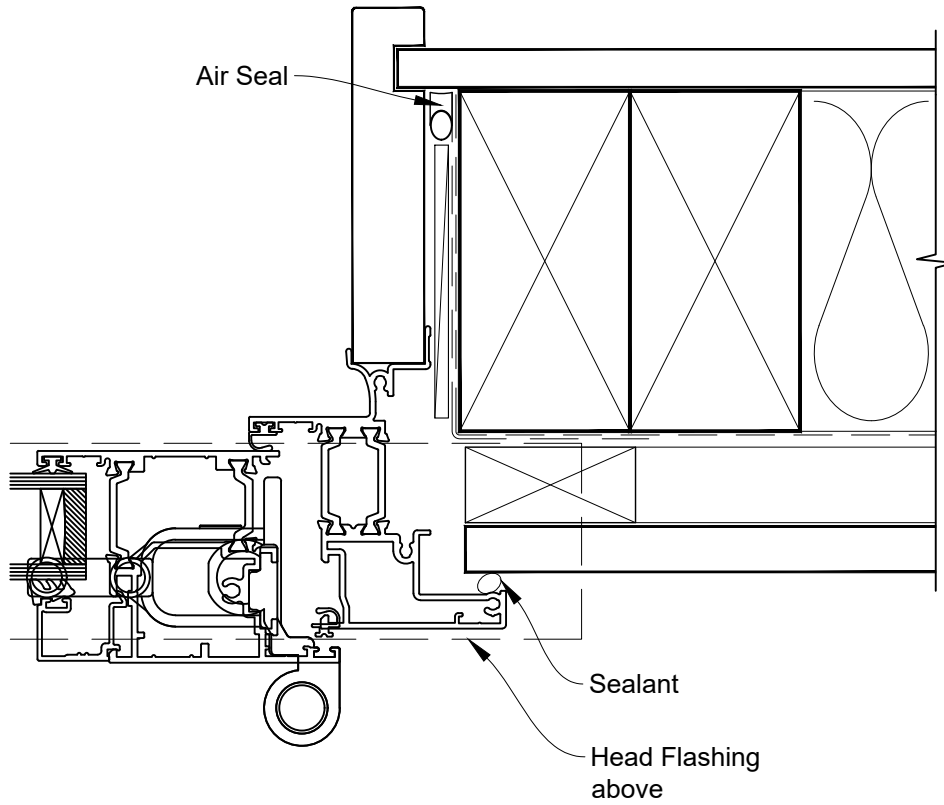

INSTALLATION DETAIL - METRO THERMAL HEART BIFOLD DOOR OPEN OUT ON FLAT SHEET CAVITY CONSTRUCTION

Date: 01.03.23

Scale: 1:2

CAD Ref.: TMBDFS-CH

INSTALLATION DETAIL - METRO THERMAL HEART BIFOLD DOOR OPEN OUT ON FLAT SHEET CAVITY CONSTRUCTION

Date: 01.03.23

Scale: 1:2

CAD Ref.: TMBDFS-CJ

INSTALLATION DETAIL - METRO THERMAL HEART BIFOLD DOOR OPEN OUT ON FLAT SHEET CAVITY CONSTRUCTION

Date: 01.03.23

Scale: 1:2

CAD Ref.: TMBDFS-CS

INSTALLATION DETAIL - METRO THERMAL HEART BIFOLD DOOR OPEN OUT ON FLAT SHEET DIRECT FIXED CLADDING

Date: 01.03.23

Scale: 1:2

CAD Ref.: TMBDFS-DH

INSTALLATION DETAIL - METRO THERMAL HEART BIFOLD DOOR OPEN OUT ON FLAT SHEET DIRECT FIXED CLADDING

Date: 01.03.23

Scale: 1:2

CAD Ref.: TMBDFS-DJ

INSTALLATION DETAIL - METRO THERMAL HEART BIFOLD DOOR OPEN OUT ON FLAT SHEET DIRECT FIXED CLADDING

Date: 01.03.23

Scale: 1:2

CAD Ref.: TMBDFS-DS