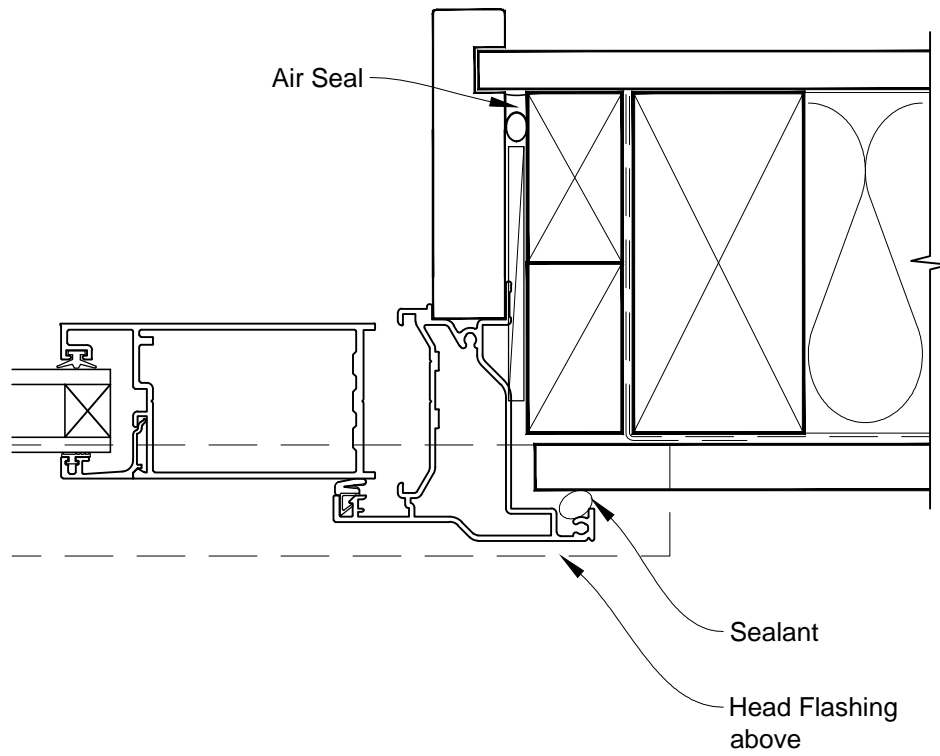

Date: 01.03.14

Scale: 1:2

CAD Ref.: VRHIFS-DH

INSTALLATION DETAIL - VANTAGE RESIDENTIAL HINGED DOOR OPEN IN ON FLAT SHEET DIRECT FIXED CLADDING

Date: 01.03.14

Scale: 1:2

CAD Ref.: VRHIFS-DJ

INSTALLATION DETAIL - VANTAGE RESIDENTIAL HINGED DOOR OPEN IN ON FLAT SHEET DIRECT FIXED CLADDING