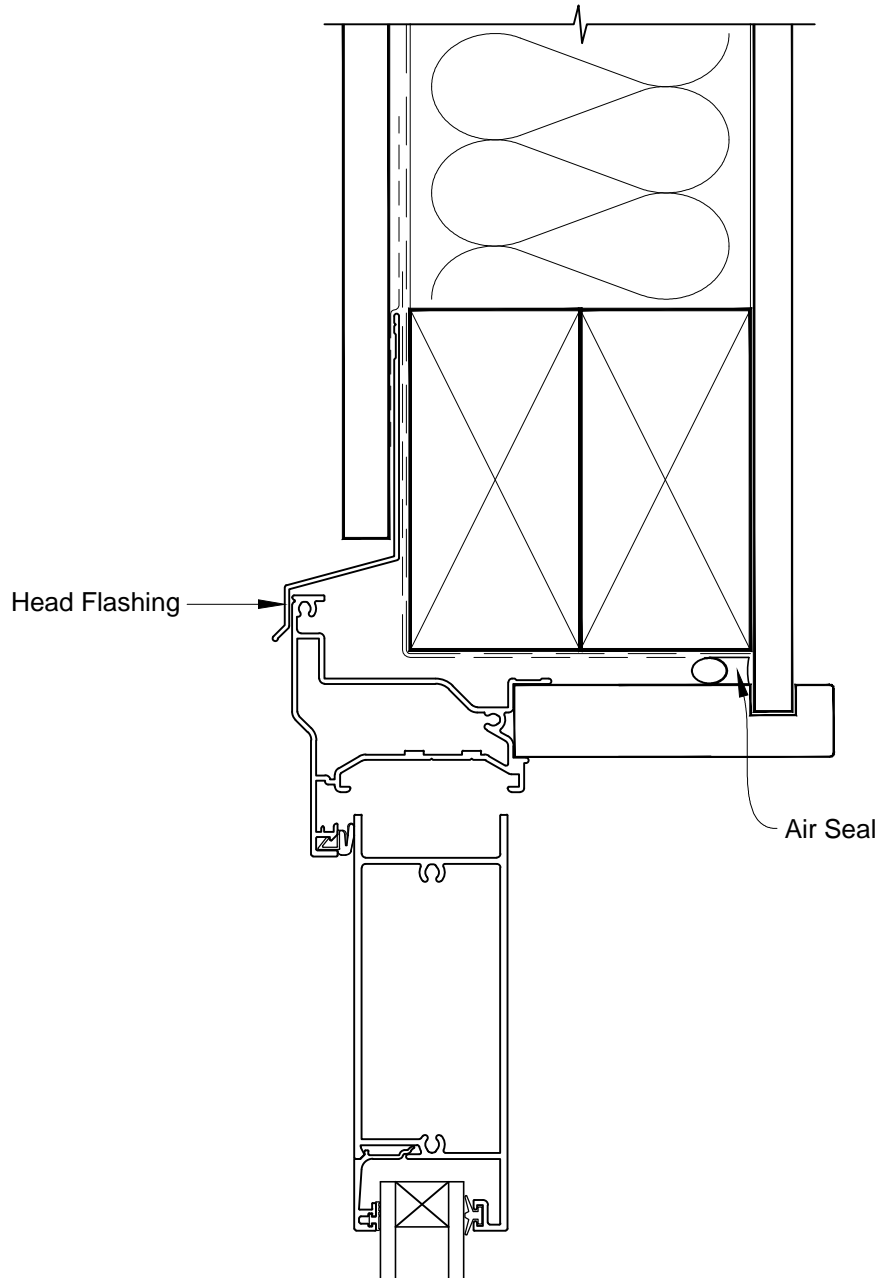

INSTALLATION DETAIL - VANTAGE RESIDENTIAL HINGED DOOR OPEN IN ON FLAT SHEET CAVITY CONSTRUCTION

Date: 01.03.14

Scale: 1:2

CAD Ref.: VRHIFS-CH

INSTALLATION DETAIL - VANTAGE RESIDENTIAL HINGED DOOR OPEN IN ON FLAT SHEET CAVITY CONSTRUCTION

Date: 01.03.14

Scale: 1:2

CAD Ref.: VRHIFS-CJ

INSTALLATION DETAIL - VANTAGE RESIDENTIAL HINGED DOOR OPEN IN ON FLAT SHEET CAVITY CONSTRUCTION

Date: 01.03.14

Scale: 1:2

CAD Ref.: VRHIFS-CS

**INSTALLATION DETAIL - VANTAGE RESIDENTIAL
HINGED DOOR OPEN IN ON FLAT SHEET
DIRECT FIXED CLADDING**

Date: 01.03.14

Scale: 1:2

CAD Ref.: VRHIFS-DH

INSTALLATION DETAIL - VANTAGE RESIDENTIAL HINGED DOOR OPEN IN ON FLAT SHEET DIRECT FIXED CLADDING

Date: 01.03.14

Scale: 1:2

CAD Ref.: VRHIFS-DJ

INSTALLATION DETAIL - VANTAGE RESIDENTIAL HINGED DOOR OPEN IN ON FLAT SHEET DIRECT FIXED CLADDING