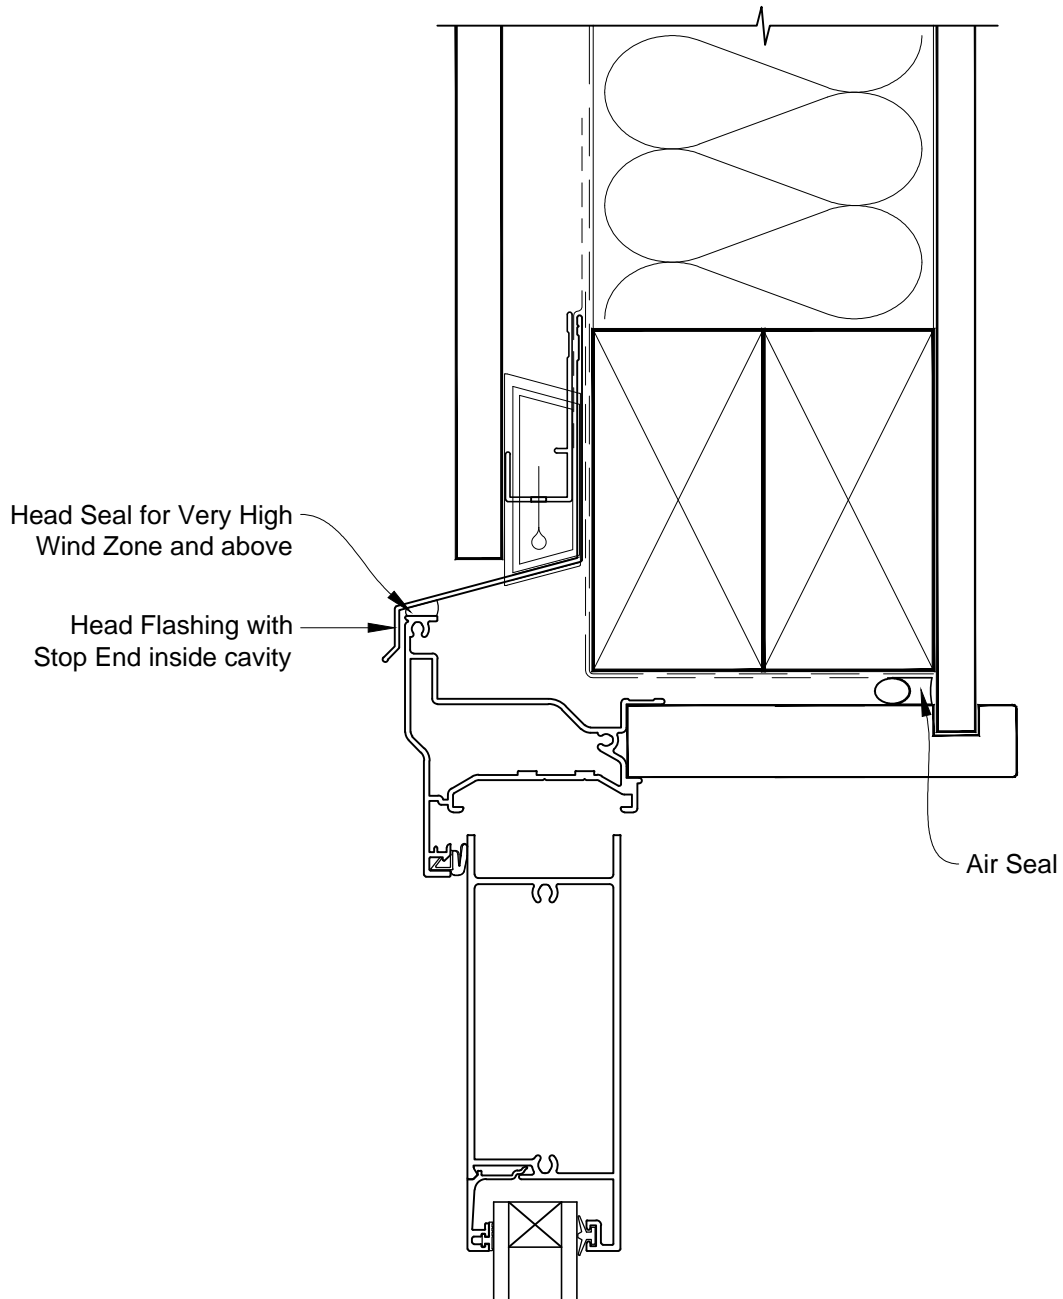

INSTALLATION DETAIL - VANTAGE RESIDENTIAL HINGED DOOR OPEN IN ON FLAT SHEET CAVITY CONSTRUCTION

Date: 01.03.14

Scale: 1:2

CAD Ref.: VRHIFS-CH

INSTALLATION DETAIL - VANTAGE RESIDENTIAL HINGED DOOR OPEN IN ON FLAT SHEET CAVITY CONSTRUCTION

Date: 01.03.14

Scale: 1:2

CAD Ref.: VRHIFS-CJ

INSTALLATION DETAIL - VANTAGE RESIDENTIAL HINGED DOOR OPEN IN ON FLAT SHEET CAVITY CONSTRUCTION

Date: 01.03.14

Scale: 1:2

CAD Ref.: VRHIFS-CS

**INSTALLATION DETAIL - VANTAGE RESIDENTIAL
HINGED DOOR OPEN IN ON FLAT SHEET
DIRECT FIXED CLADDING**