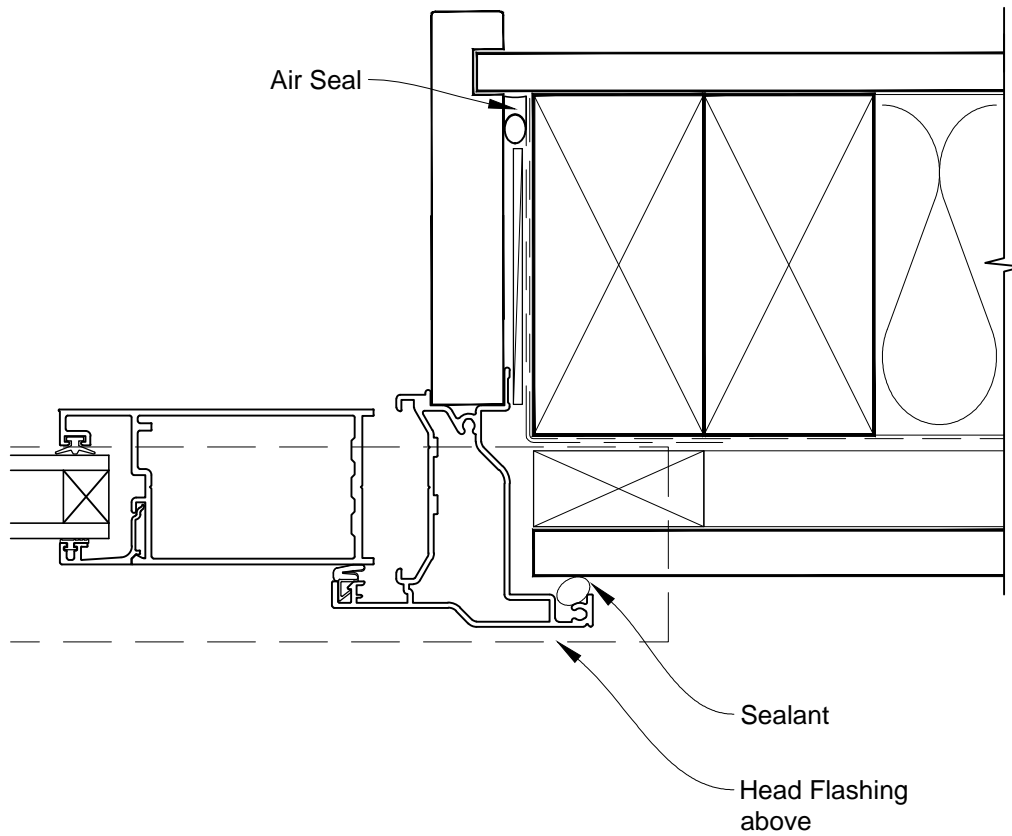

INSTALLATION DETAIL - VANTAGE RESIDENTIAL HINGED DOOR OPEN IN ON FLAT SHEET CAVITY CONSTRUCTION

Date: 01.03.14

Scale: 1:2

CAD Ref.: VRHIFS-CH

INSTALLATION DETAIL - VANTAGE RESIDENTIAL HINGED DOOR OPEN IN ON FLAT SHEET CAVITY CONSTRUCTION

Date: 01.03.14

Scale: 1:2

CAD Ref.: VRHIFS-CJ

INSTALLATION DETAIL - VANTAGE RESIDENTIAL HINGED DOOR OPEN IN ON FLAT SHEET CAVITY CONSTRUCTION

Date: 01.03.14

Scale: 1:2

CAD Ref.: VRHIFS-CS

**INSTALLATION DETAIL - VANTAGE RESIDENTIAL
HINGED DOOR OPEN IN ON FLAT SHEET
DIRECT FIXED CLADDING**