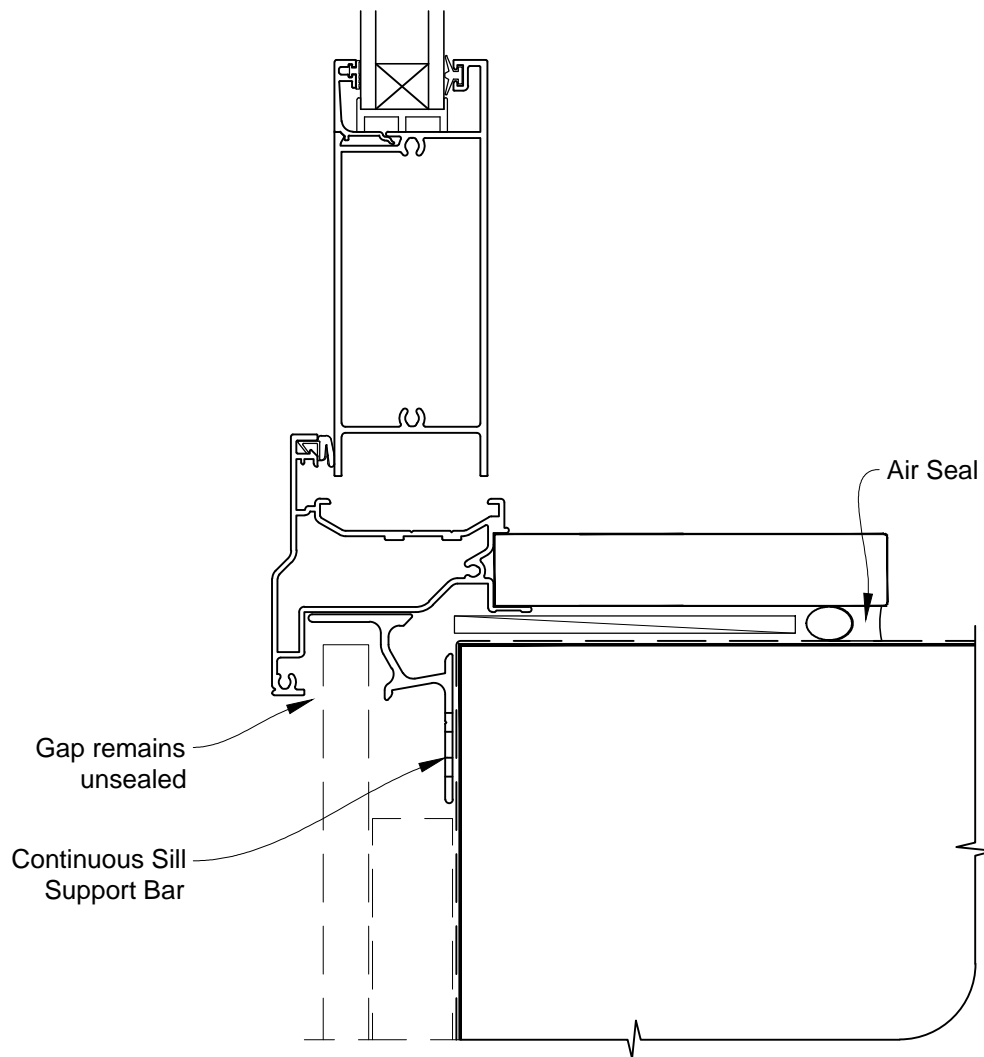

Date: 01.03.14

Scale: 1:2

CAD Ref.: VRHIFS-CJ

INSTALLATION DETAIL - VANTAGE RESIDENTIAL HINGED DOOR OPEN IN ON FLAT SHEET CAVITY CONSTRUCTION

Date: 01.03.14

Scale: 1:2

CAD Ref.: VRHIFS-CS

**INSTALLATION DETAIL - VANTAGE RESIDENTIAL
HINGED DOOR OPEN IN ON FLAT SHEET
DIRECT FIXED CLADDING**