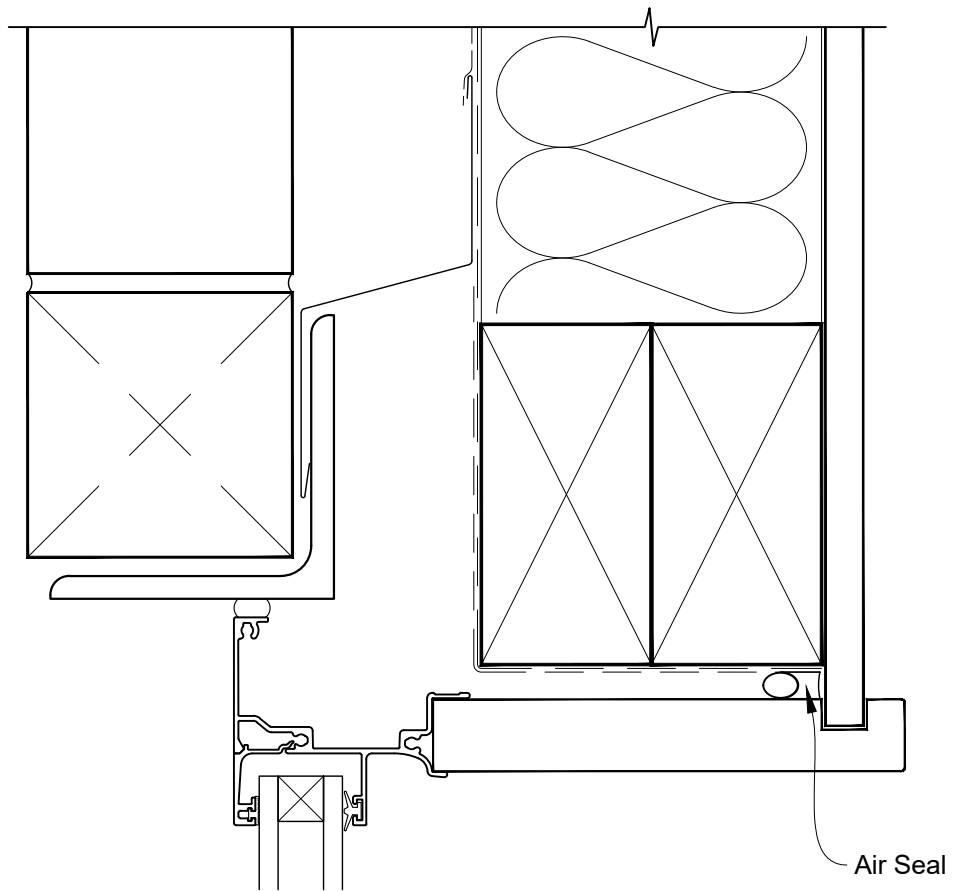

**INSTALLATION DETAIL - VANTAGE RESIDENTIAL
AWNING WINDOW ON BRICK VENEER
CAVITY CONSTRUCTION**

Date: 01.04.19

Scale: 1:2

CAD Ref.: VRAWBV-CH

INSTALLATION DETAIL - VANTAGE RESIDENTIAL AWNING WINDOW ON BRICK VENEER CAVITY CONSTRUCTION

Date: 01.04.19

Scale: 1:2

CAD Ref.: VRAWBV-CJ

**INSTALLATION DETAIL - VANTAGE RESIDENTIAL
AWNING WINDOW ON BRICK VENEER
CAVITY CONSTRUCTION**

Date: 01.04.19

Scale: 1:2

CAD Ref.: VRAWBV-CS

INSTALLATION DETAIL - VANTAGE RESIDENTIAL AWNING WINDOW ON BRICK VENEER CAVITY CONSTRUCTION

Date: 01.04.19

Scale: 1:2

CAD Ref.: VRAWBV-CS2