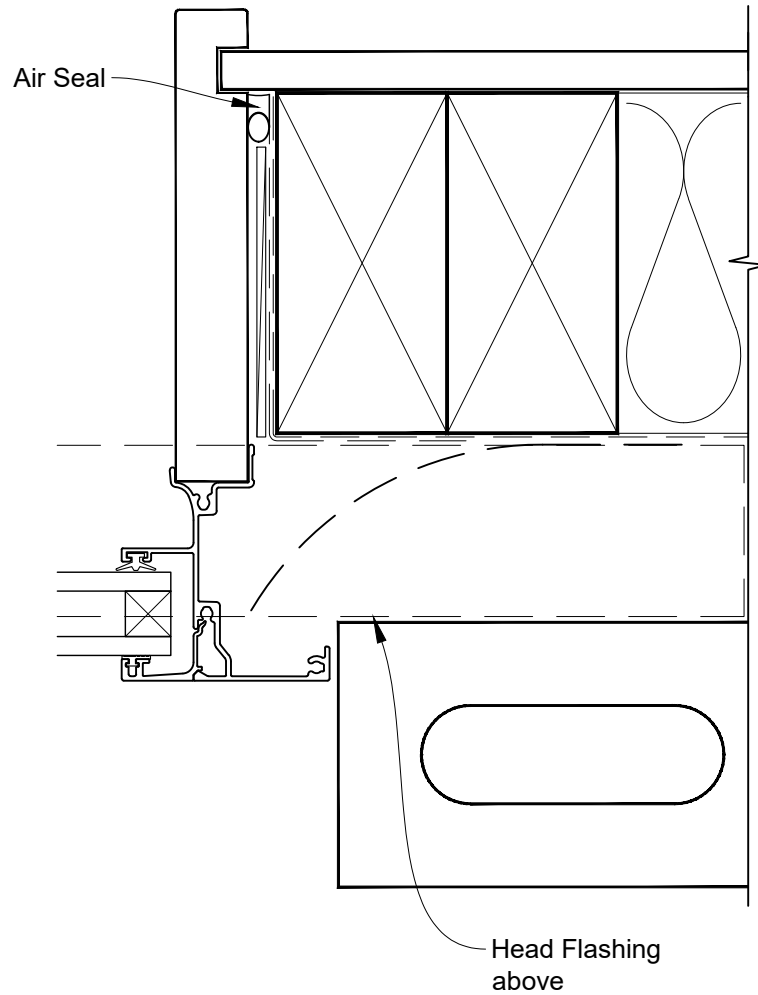

**INSTALLATION DETAIL - VANTAGE RESIDENTIAL
AWNING WINDOW ON BRICK VENEER
CAVITY CONSTRUCTION**

Date: 01.04.19

Scale: 1:2

CAD Ref.: VRAWBV-CH

INSTALLATION DETAIL - VANTAGE RESIDENTIAL AWNING WINDOW ON BRICK VENEER CAVITY CONSTRUCTION

Date: 01.04.19

Scale: 1:2

CAD Ref.: VRAWBV-CJ

**INSTALLATION DETAIL - VANTAGE RESIDENTIAL
AWNING WINDOW ON BRICK VENEER
CAVITY CONSTRUCTION**

Date: 01.04.19

Scale: 1:2

CAD Ref.: VRAWBV-CS

INSTALLATION DETAIL - VANTAGE RESIDENTIAL AWNING WINDOW ON BRICK VENEER CAVITY CONSTRUCTION

Date: 01.04.19

Scale: 1:2

CAD Ref.: VRAWBV-CS2