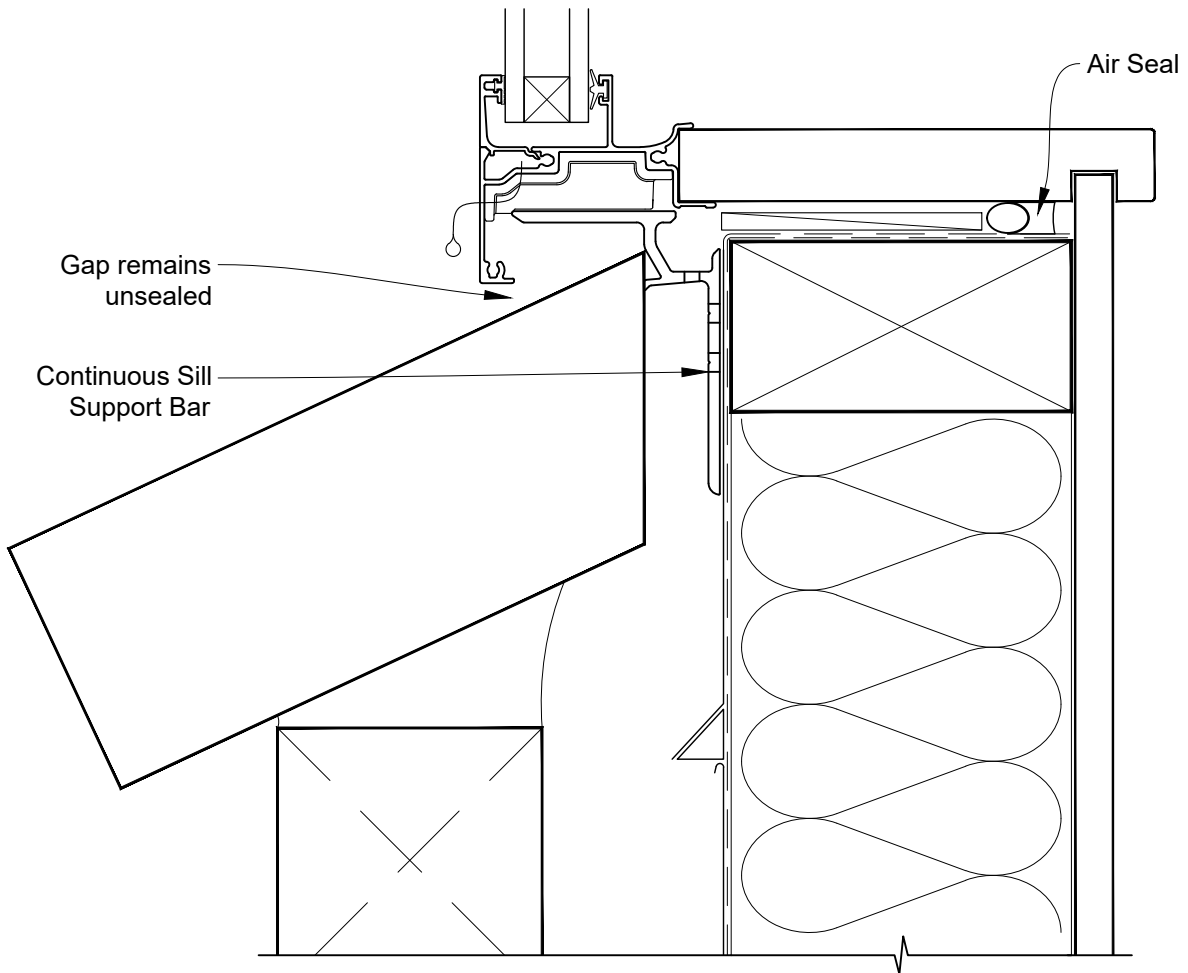

**INSTALLATION DETAIL - VANTAGE RESIDENTIAL
AWNING WINDOW ON BRICK VENEER
CAVITY CONSTRUCTION**

Date: 01.04.19

Scale: 1:2

CAD Ref.: VRAWBV-CH

INSTALLATION DETAIL - VANTAGE RESIDENTIAL AWNING WINDOW ON BRICK VENEER CAVITY CONSTRUCTION

Date: 01.04.19

Scale: 1:2

CAD Ref.: VRAWBV-CJ

**INSTALLATION DETAIL - VANTAGE RESIDENTIAL
AWNING WINDOW ON BRICK VENEER
CAVITY CONSTRUCTION**

Date: 01.04.19

Scale: 1:2

CAD Ref.: VRAWBV-CS

INSTALLATION DETAIL - VANTAGE RESIDENTIAL AWNING WINDOW ON BRICK VENEER CAVITY CONSTRUCTION

Date: 01.04.19

Scale: 1:2

CAD Ref.: VRAWBV-CS2