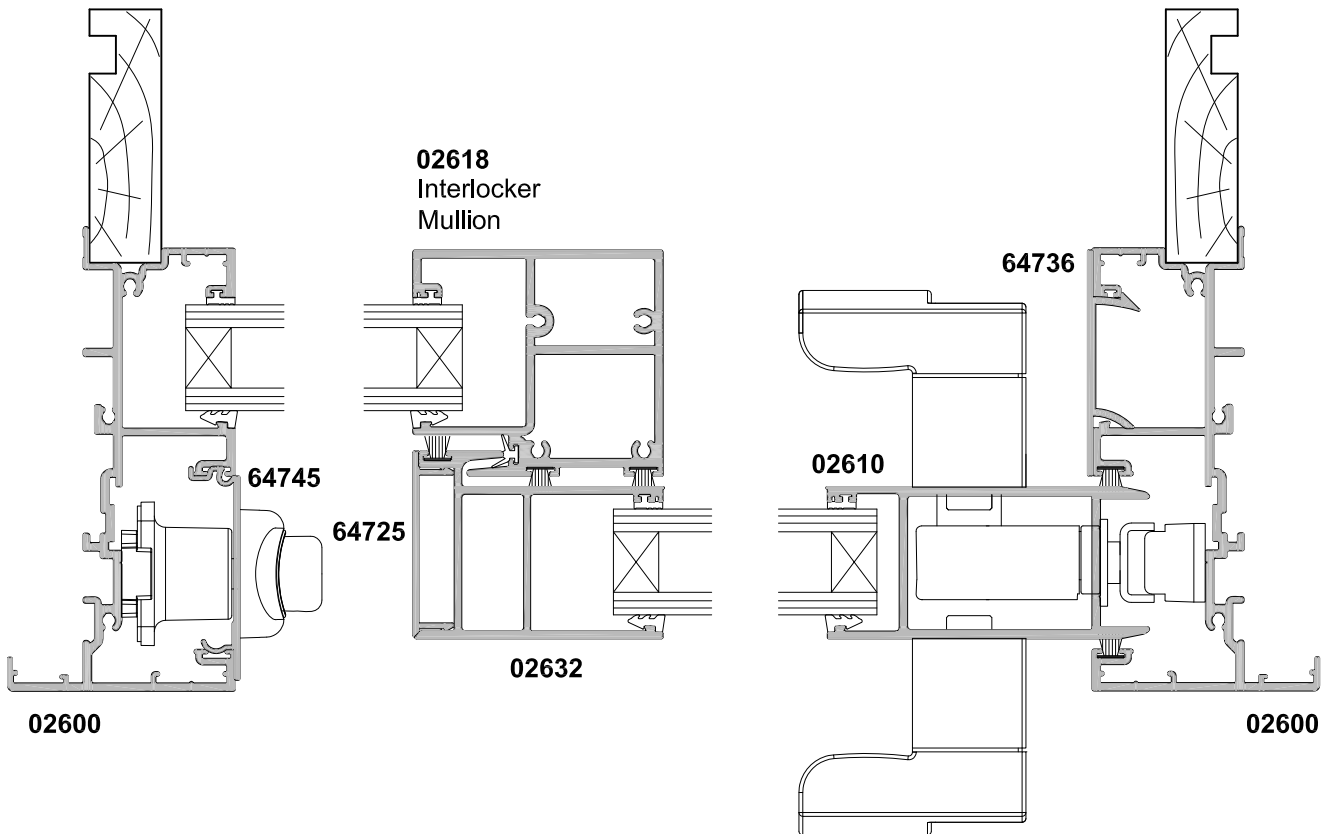

**METRO SERIES
SLIDING WINDOW
TWO PANEL FS
CROSS SECTION**

CAD REF. VMSW03-0

DATE
01.07.16

SCALE
1:2

SECTION A-A