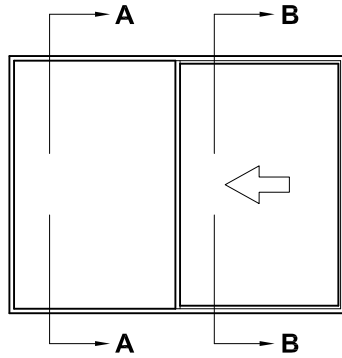

**METRO SERIES
SLIDING WINDOW
TWO PANEL FS
CROSS SECTION**

CAD REF. VMSW02-0

DATE
15.05.18

SCALE
1:2

SECTION A-A

SECTION B-B