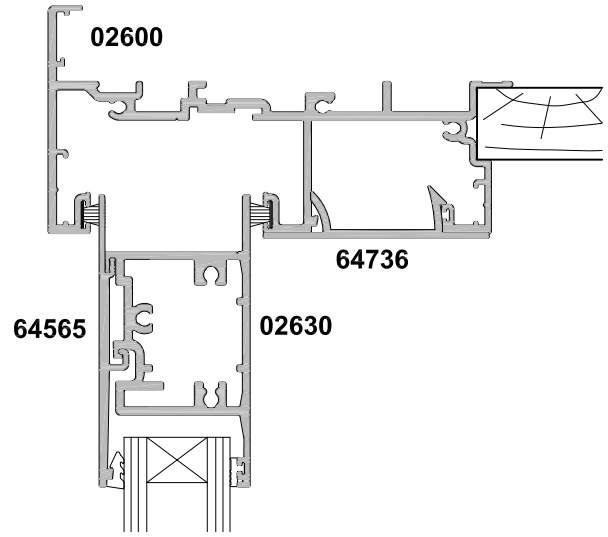

**METRO SERIES
SLIDING WINDOW
TWO PANEL FS
CROSS SECTION**

CAD REF. VMSW02-0

DATE
15.05.18

SCALE
1:2

SECTION A-A

SECTION B-B