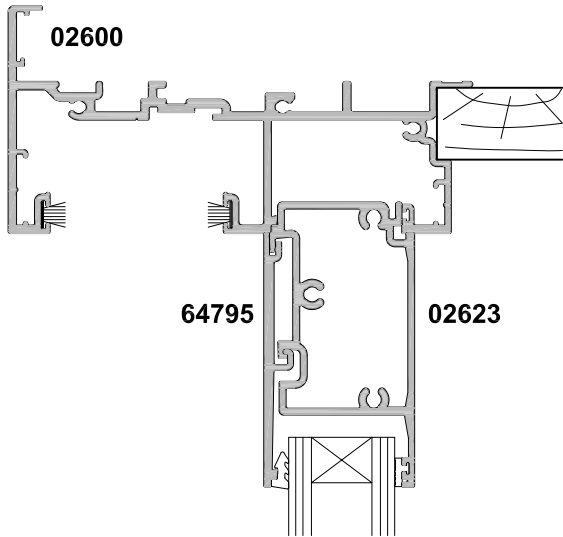

**METRO SERIES
SLIDING WINDOW
TWO PANEL FS
CROSS SECTION**

CAD REF. VMSW02-0

DATE
15.05.18

SCALE
1:2

SECTION A-A

SECTION B-B