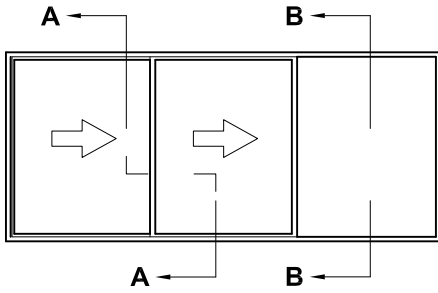

**METRO SERIES
SLIDING WINDOW
THREE PANEL SSF
CROSS SECTION**

CAD REF. VMSW06-0

DATE
15.05.18

SCALE
1:2

SECTION B-B

SECTION A-A