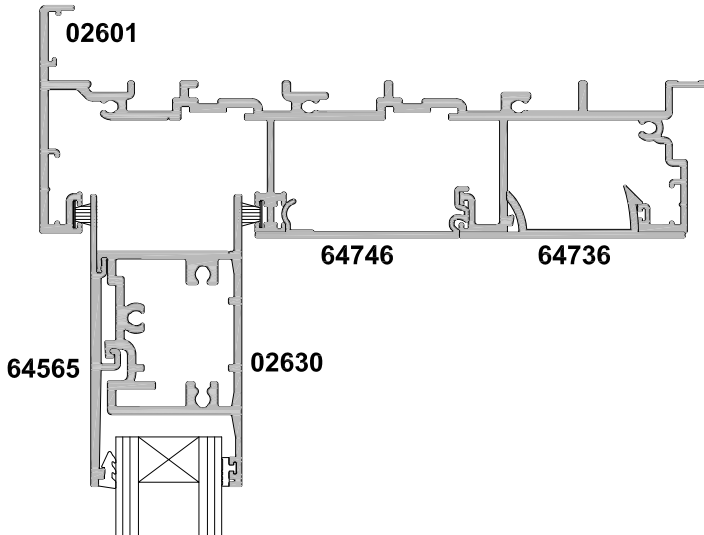

**METRO SERIES
SLIDING WINDOW
THREE PANEL SSF
CROSS SECTION**

CAD REF. VMSW06-0

DATE
15.05.18

SCALE
1:2

SECTION B-B

SECTION A-A