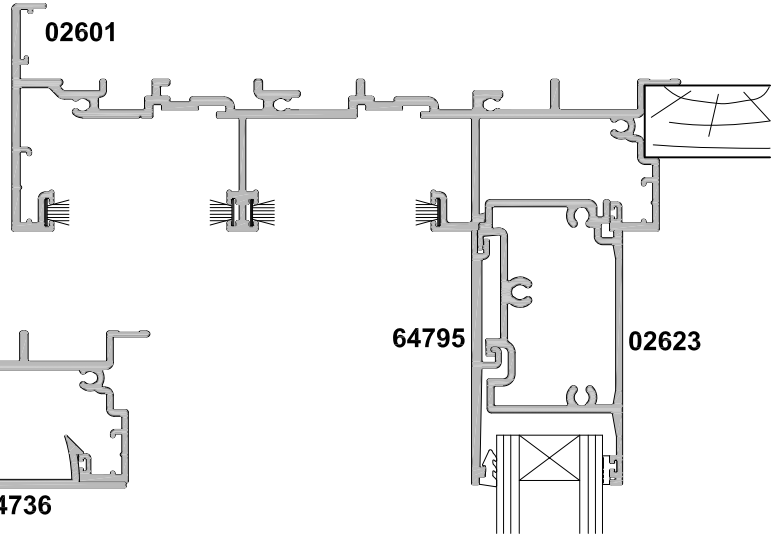

**METRO SERIES
SLIDING WINDOW
THREE PANEL SSF
CROSS SECTION**

CAD REF. VMSW06-0

DATE
15.05.18

SCALE
1:2

SECTION B-B

SECTION A-A