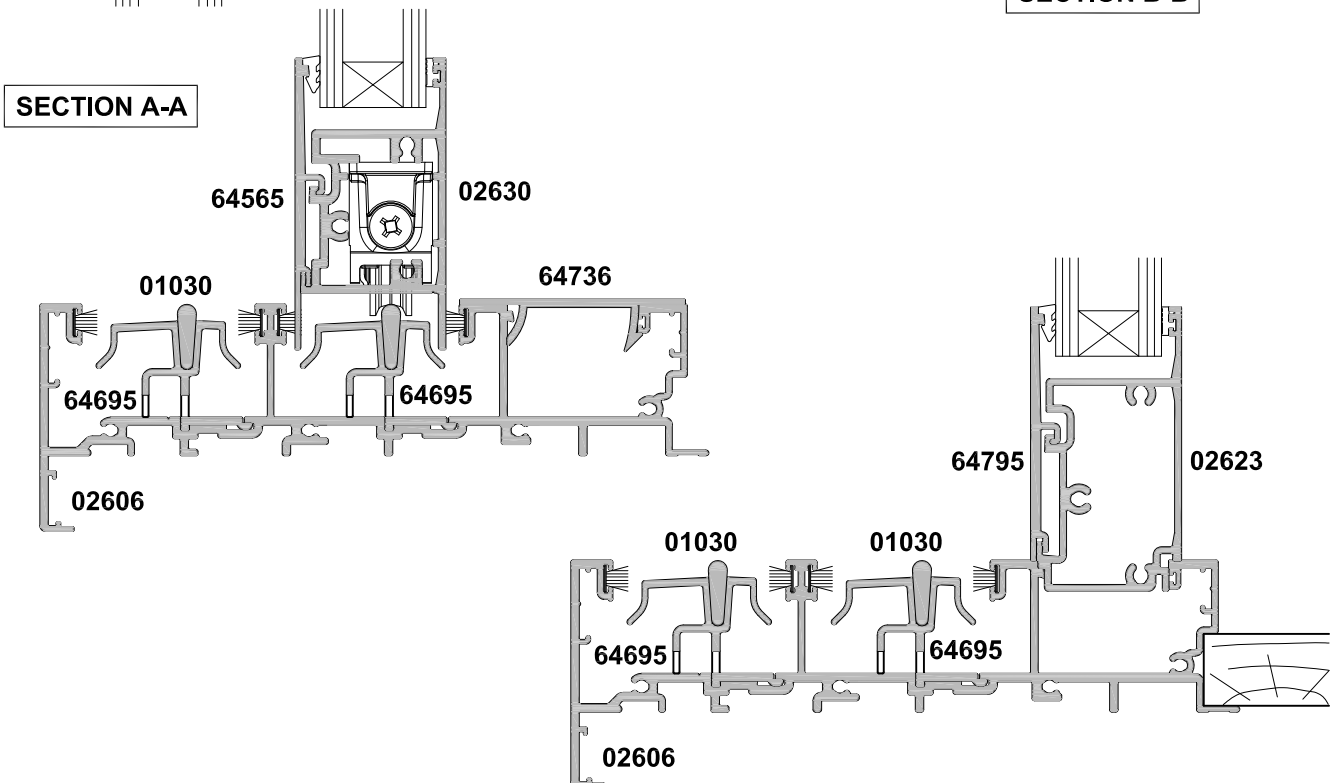

**METRO SERIES
SLIDING WINDOW
THREE PANEL SSF
CROSS SECTION**

CAD REF. VMSW06-0

DATE
15.05.18

SCALE
1:2

SECTION B-B

SECTION A-A