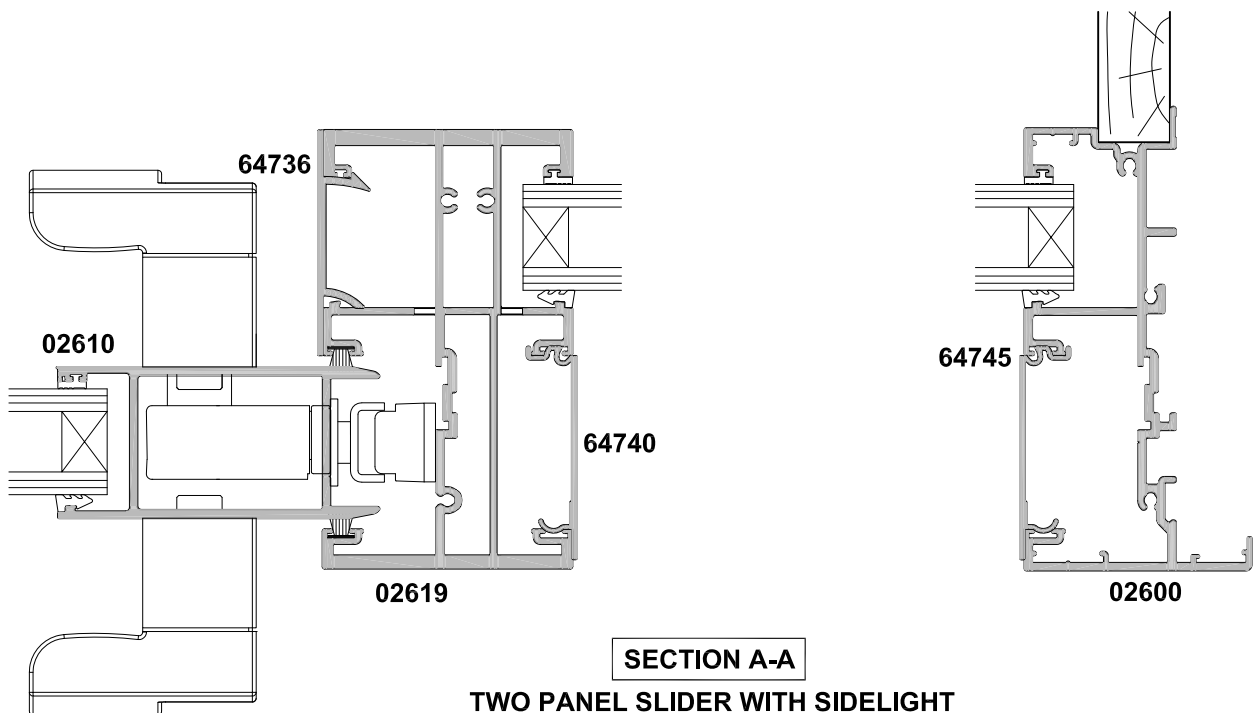

**METRO SERIES
SLIDING WINDOW
COUPLED SIDELIGHT OPTIONS
CROSS SECTION**

CAD REF. VMSW04-0

DATE
15.05.18

SCALE
1:2

TWO PANEL SLIDER COUPLED TO METRO AWNING

TWO PANEL SLIDER WITH SIDELIGHT