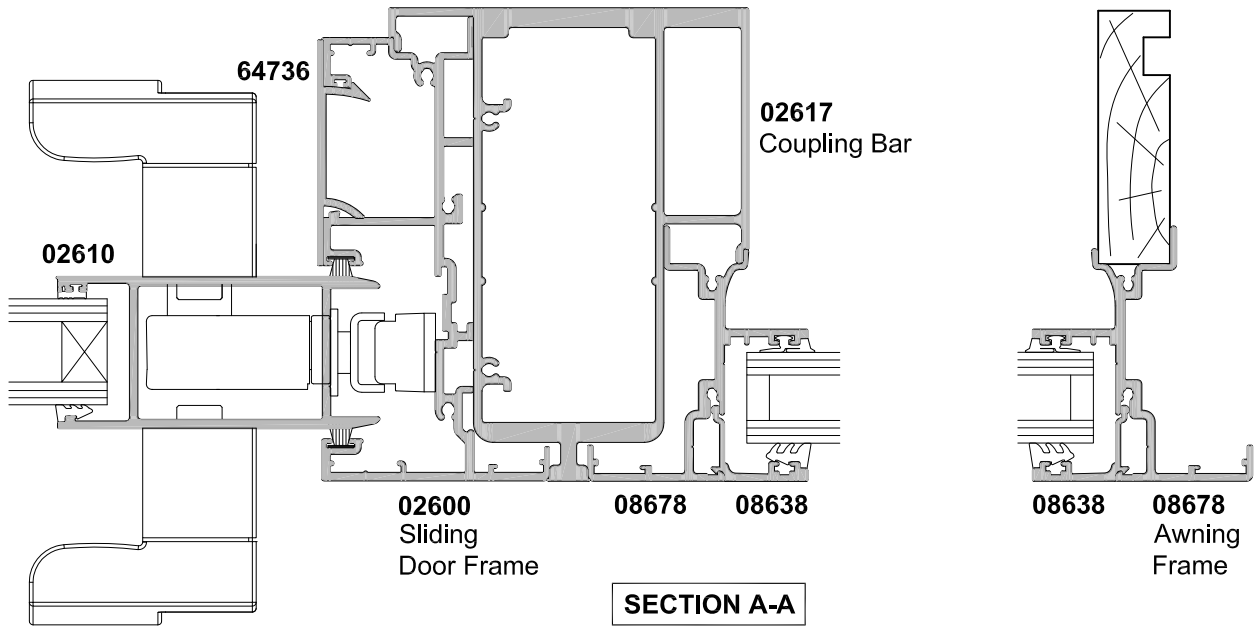

**METRO SERIES
SLIDING WINDOW
COUPLED SIDELIGHT OPTIONS
CROSS SECTION**

CAD REF. VMSW04-0

DATE
15.05.18

SCALE
1:2

TWO PANEL SLIDER COUPLED TO METRO AWNING

TWO PANEL SLIDER WITH SIDELIGHT