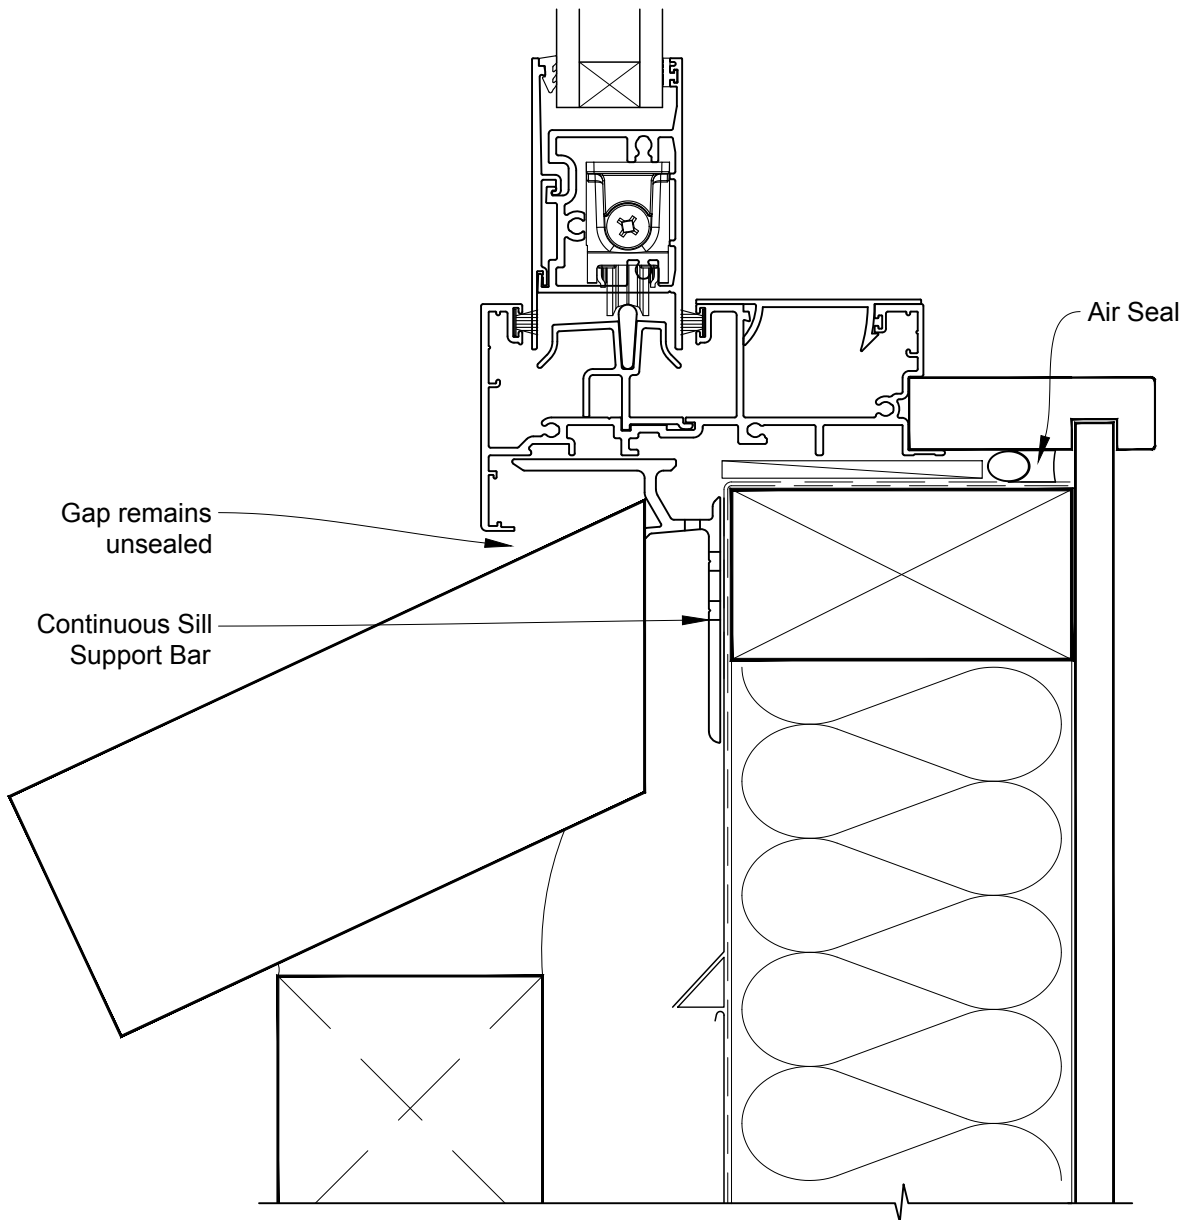

**INSTALLATION DETAIL - METRO SERIES
SLIDING WINDOW ON BRICK VENEER
CAVITY CONSTRUCTION**

Date: 01.10.16

Scale: 1:2

CAD Ref.: MSSWBV-CH

**INSTALLATION DETAIL - METRO SERIES
SLIDING WINDOW ON BRICK VENEER
CAVITY CONSTRUCTION**

Date: 01.10.16

Scale: 1:2

CAD Ref.: MSSWBV-CJ

**INSTALLATION DETAIL - METRO SERIES
SLIDING WINDOW ON BRICK VENEER
CAVITY CONSTRUCTION**

Date: 01.10.16

Scale: 1:2

CAD Ref.: MSSWBV-CS

**INSTALLATION DETAIL - METRO SERIES
SLIDING WINDOW ON BRICK VENEER
CAVITY CONSTRUCTION**

Date: 01.10.16

Scale: 1:2

CAD Ref.: MSSWBV-CS2