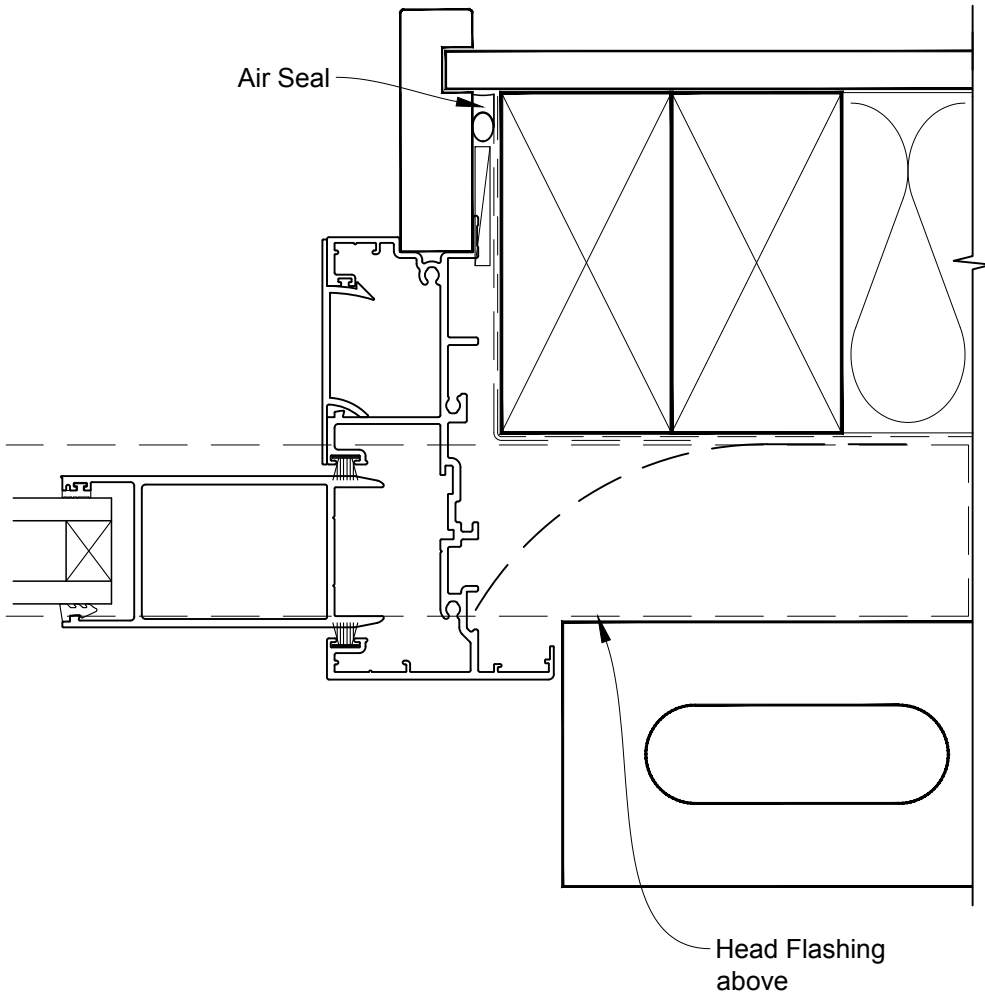

**INSTALLATION DETAIL - METRO SERIES
SLIDING WINDOW ON BRICK VENEER
CAVITY CONSTRUCTION**

Date: 01.10.16

Scale: 1:2

CAD Ref.: MSSWBV-CH

**INSTALLATION DETAIL - METRO SERIES
SLIDING WINDOW ON BRICK VENEER
CAVITY CONSTRUCTION**

Date: 01.10.16

Scale: 1:2

CAD Ref.: MSSWBV-CJ

**INSTALLATION DETAIL - METRO SERIES
SLIDING WINDOW ON BRICK VENEER
CAVITY CONSTRUCTION**

Date: 01.10.16

Scale: 1:2

CAD Ref.: MSSWBV-CS

**INSTALLATION DETAIL - METRO SERIES
SLIDING WINDOW ON BRICK VENEER
CAVITY CONSTRUCTION**

Date: 01.10.16

Scale: 1:2

CAD Ref.: MSSWBV-CS2