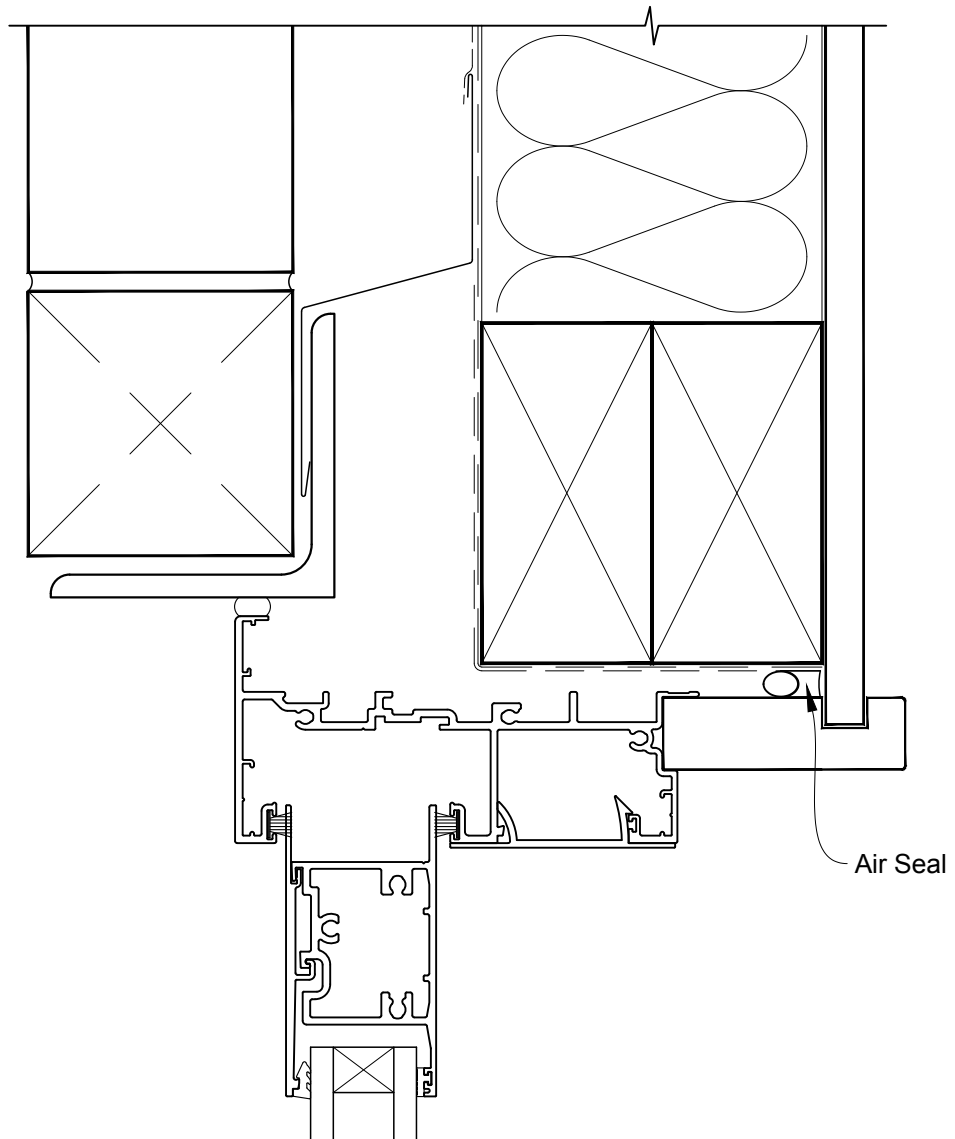

**INSTALLATION DETAIL - METRO SERIES
SLIDING WINDOW ON BRICK VENEER
CAVITY CONSTRUCTION**

Date: 01.10.16

Scale: 1:2

CAD Ref.: MSSWBV-CH

**INSTALLATION DETAIL - METRO SERIES
SLIDING WINDOW ON BRICK VENEER
CAVITY CONSTRUCTION**

Date: 01.10.16

Scale: 1:2

CAD Ref.: MSSWBV-CJ

**INSTALLATION DETAIL - METRO SERIES
SLIDING WINDOW ON BRICK VENEER
CAVITY CONSTRUCTION**

Date: 01.10.16

Scale: 1:2

CAD Ref.: MSSWBV-CS

**INSTALLATION DETAIL - METRO SERIES
SLIDING WINDOW ON BRICK VENEER
CAVITY CONSTRUCTION**

Date: 01.10.16

Scale: 1:2

CAD Ref.: MSSWBV-CS2