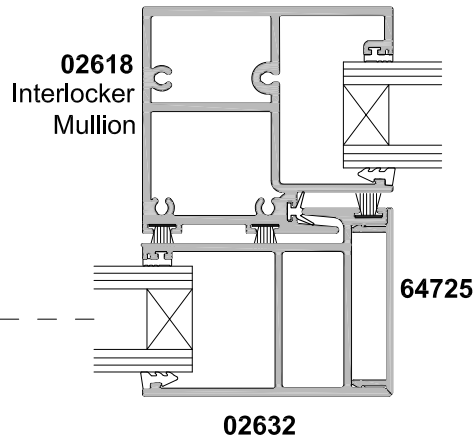

**METRO SERIES
SLIDING WINDOW
FOUR PANEL FSSF
CROSS SECTION**

CAD REF. VMSW05-0

DATE
01.07.16

SCALE
1:2

SECTION A-A