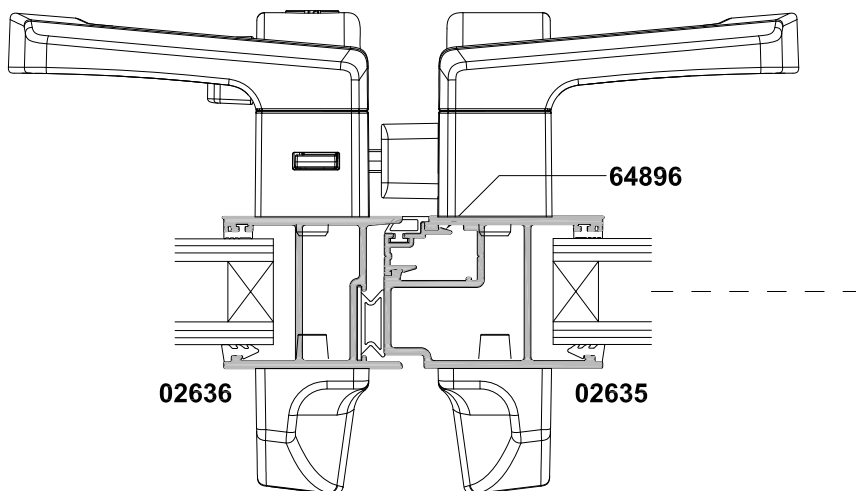

**METRO SERIES
SLIDING WINDOW
FOUR PANEL FSSF
CROSS SECTION**

CAD REF. VMSW05-0

DATE
01.07.16

SCALE
1:2

SECTION A-A