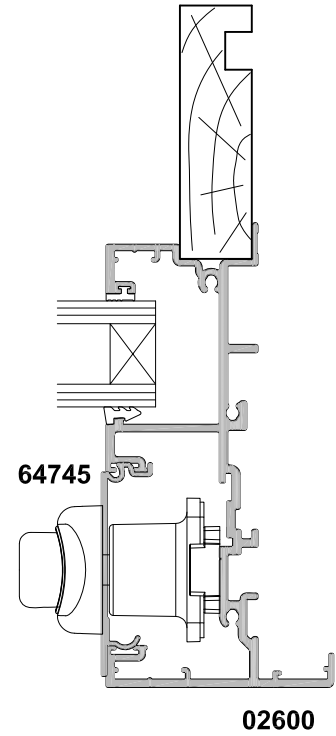

**METRO SERIES
SLIDING WINDOW
FOUR PANEL FSSF
CROSS SECTION**

CAD REF. VMSW05-0

DATE
01.07.16

SCALE
1:2

SECTION A-A