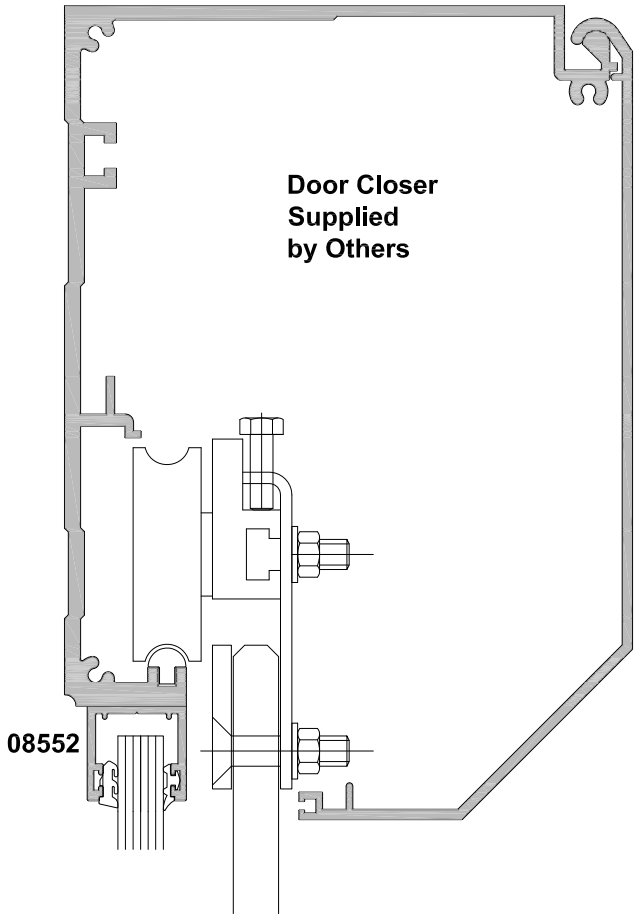

25MM GLAZING CHANNEL SUITE
CROSS SECTION

CAD REF. VCSF09-0

DATE
01.06.11

SCALE
1:2

SLIDING DOOR

WINDOW

**Door Closer
Supplied
by Others**

08552

08553
50mm Glazing
Channel

01659 **08554**
Beaded 25mm
Channel Option

SECTION A-A

08552
25mm Glazing
Channel
Option

08475
Zed Sill

SECTION B-B

08552

SECTION C-C