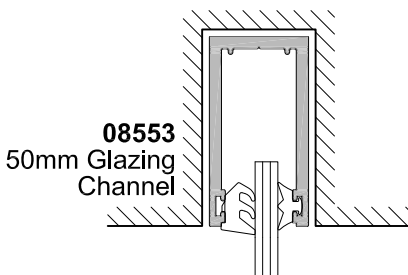

25MM GLAZING CHANNEL SUITE
CROSS SECTION

CAD REF. VCSF09-0

DATE
01.06.11

SCALE
1:2

SLIDING DOOR

WINDOW

**Door Closer
Supplied
by Others**

08552

08553
50mm Glazing
Channel

01659 **08554**
Beaded 25mm
Channel Option

SECTION A-A

08552
25mm Glazing
Channel
Option

08475
Zed Sill

SECTION B-B

08552

SECTION C-C