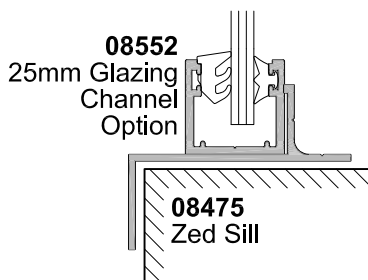

25MM GLAZING CHANNEL SUITE
CROSS SECTION

CAD REF. VCSF09-0

DATE
01.06.11

SCALE
1:2

SLIDING DOOR

WINDOW

**Door Closer
Supplied
by Others**

08552

08553
50mm Glazing
Channel

01659 **08554**
Beaded 25mm
Channel Option

SECTION A-A

08552
25mm Glazing
Channel
Option

08475
Zed Sill

SECTION B-B

08552

SECTION C-C