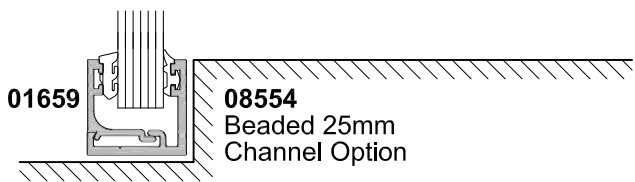

25MM GLAZING CHANNEL SUITE
CROSS SECTION

CAD REF. VCSF09-0

DATE
01.06.11

SCALE
1:2

SLIDING DOOR

WINDOW

**Door Closer
Supplied
by Others**

08552

08553
50mm Glazing
Channel

01659 **08554**
Beaded 25mm
Channel Option

SECTION A-A

08552
25mm Glazing
Channel
Option

08475
Zed Sill

SECTION B-B

08552

SECTION C-C