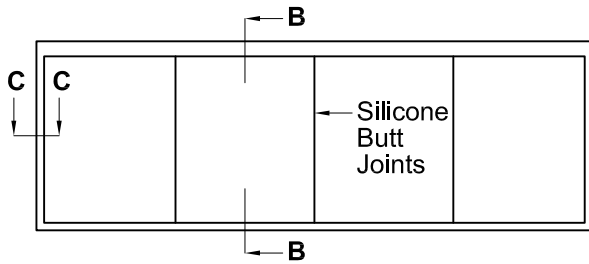

25MM GLAZING CHANNEL SUITE
CROSS SECTION

CAD REF. VCSF09-0

DATE
01.06.11

SCALE
1:2

SLIDING DOOR

WINDOW

**Door Closer
Supplied
by Others**

08552

08553
50mm Glazing
Channel

01659 **08554**
Beaded 25mm
Channel Option

SECTION A-A

08552
25mm Glazing
Channel
Option

08475
Zed Sill

SECTION B-B

08552

SECTION C-C