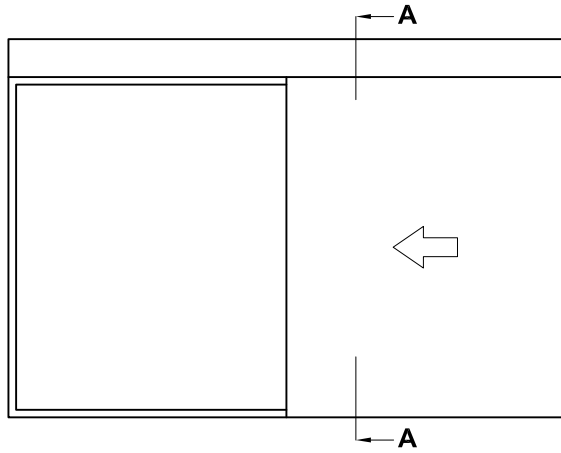

25MM GLAZING CHANNEL SUITE
CROSS SECTION

CAD REF. VCSF09-0

DATE
01.06.11

SCALE
1:2

SLIDING DOOR

WINDOW

**Door Closer
Supplied
by Others**

08552

08553
50mm Glazing
Channel

01659 **08554**
Beaded 25mm
Channel Option

SECTION A-A

08552
25mm Glazing
Channel
Option

08475
Zed Sill

SECTION B-B

08552

SECTION C-C