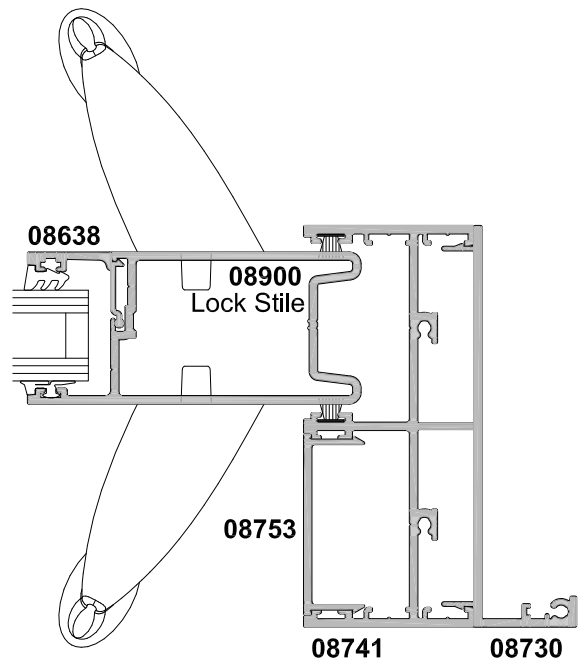

**APL ARCHITECTURAL SERIES
BYPASS SLIDING DOOR
CROSS SECTION**

CAD REF. VASD08-0

DATE
01.10.16

SCALE
1:2

SECTION A-A