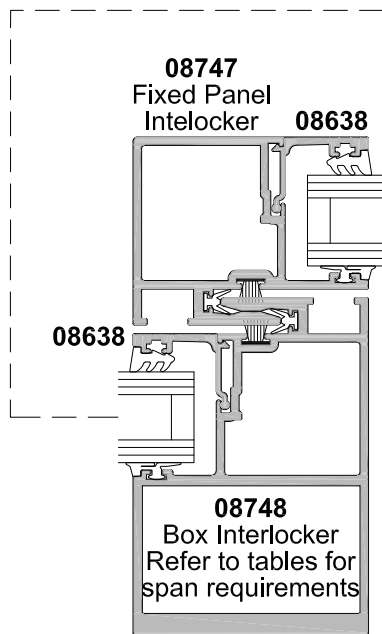

**APL ARCHITECTURAL SERIES
BYPASS SLIDING DOOR
CROSS SECTION**

CAD REF. VASD08-0

DATE
01.10.16

SCALE
1:2

SECTION A-A