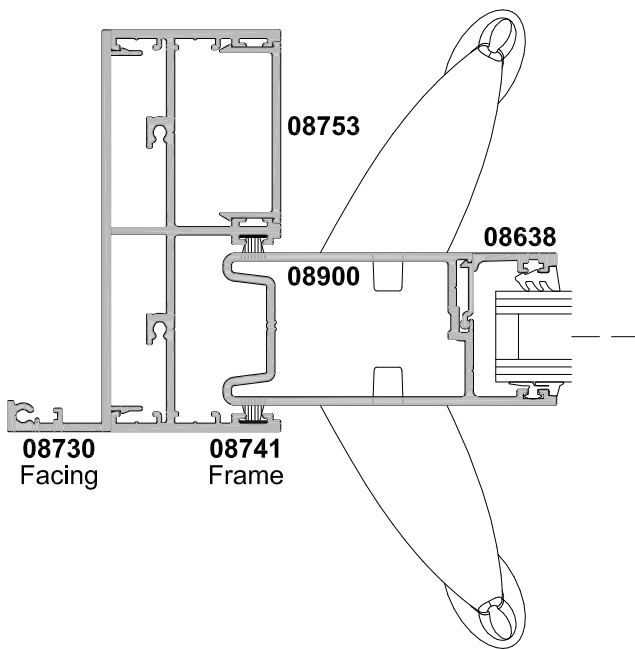

**APL ARCHITECTURAL SERIES
BYPASS SLIDING DOOR
CROSS SECTION**

CAD REF. VASD08-0

DATE
01.10.16

SCALE
1:2

SECTION A-A