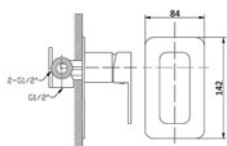

NOVA Line Drawings

PSR3004SB

NOVA Warranty*

Warranty Periods: Residential

Category	Range	Details
Mixers	Nova	15 years Ceramic disk cartridges – parts only; 5 years replacement product or parts; 1 year - Labour, Pull down/out hoses, Spray heads;
Tapware	All	7 years replacement product or parts; 1 year for Jumper valves and ceramic disc spindles; 1 year labour excluding jumper valves;
Outlets	All	7 years replacement of product or parts only;
Accessories	All	7 years replacement product or parts only;

Warranty Periods: Commercial

Category	Range	Details
Mixers	ALL	5 years Ceramic disk cartridges – parts only; 1 year replacement products or parts; 1 year Labour; 1 year - Pull down/out hoses, Spray heads;
Tapware	All	5 years replacement product or parts; 1 year for Jumper valves and ceramic disc spindles; 1 year labour excluding jumper valves;
Outlets	All	1 year replacement of product or parts only;

* Warranties may differ unless otherwise stated.