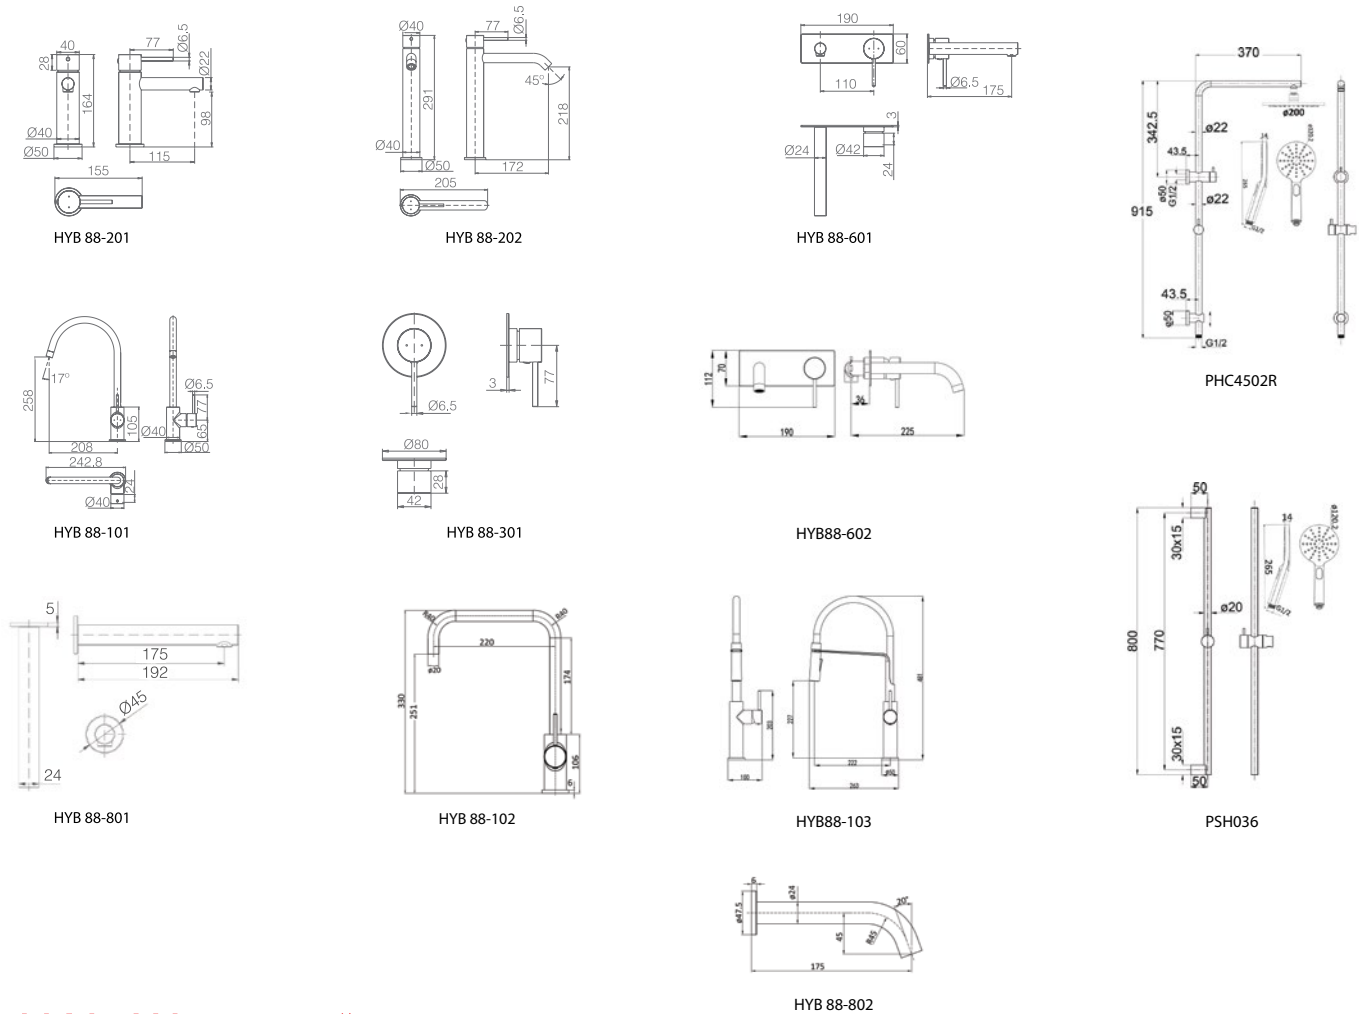

TOILETS

NAPOLI ROUND WHITE
2062

PARMA
KDK022R

HALI Line Drawings

HALI Warranty*

Warranty Periods: Residential

Category	Range	Details
Mixers	Hali	<ul style="list-style-type: none"> • 20 years Ceramic disk cartridges – parts only; • 7 years replacement products or parts; • 2 years Labour; • 1 year - Pull down/out hoses, Spray heads;
Tapware	All	<ul style="list-style-type: none"> • 7 years replacement product or parts; • 1 year for Jumper valves and ceramic disc spindles; • 1 year labour excluding jumper valves;
Outlets	All	<ul style="list-style-type: none"> • 7 years replacement of product or parts only;
Showers	Shower on Rail	<ul style="list-style-type: none"> • 7 years replacement of product or parts only;
	Shower Arm & Head	<ul style="list-style-type: none"> • 1 year replacement of sliders and metal flex hoses;
	Combo Shower Sets	<ul style="list-style-type: none"> • 7 years replacement products or parts only; • 1 year replacement of sliders and metal flex hoses; • 1 year labour;
Accessories	All	<ul style="list-style-type: none"> • 7 years replacement product or parts only;