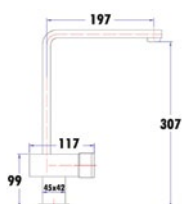

VERONA
8050

MILAN WHITE GLOSS
78109

Basin Wastes available in a variety of colour options:
Chrome, White, Black, Gold

TOILET

MONZA
600

PARMA
KDK022R

NOVA Line Drawings

PSR1003N