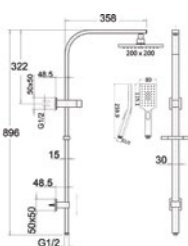

PHC7121S

NOVA Warranty*

Warranty Periods: Residential

Category	Range	Details
Mixers	Nova	15 years Ceramic disk cartridges – parts only; 5 years replacement product or parts; 1 year - Labour, Pull down/out hoses, Spray heads;
Tapware	All	7 years replacement product or parts; 1 year for Jumper valves and ceramic disc spindles; 1 year labour excluding jumper valves;
Outlets	All	7 years replacement of product or parts only;
Accessories	All	7 years replacement product or parts only;

Warranty Periods: Commercial

Category	Range	Details
Mixers	ALL	5 years Ceramic disk cartridges – parts only; 1 year replacement products or parts; 1 year Labour; 1 year - Pull down/out hoses, Spray heads;
Tapware	All	5 years replacement product or parts; 1 year for Jumper valves and ceramic disc spindles; 1 year labour excluding jumper valves;
Outlets	All	1 year replacement of product or parts only;

* Warranties may differ unless otherwise stated.