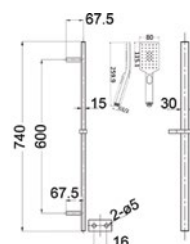

NOVA Line Drawings

PSH037

NOVA Warranty*

Warranty Periods: Residential

Category	Range	Details
Mixers	Nova	15 years Ceramic disk cartridges – parts only; 5 years replacement product or parts; 1 year - Labour, Pull down/out hoses, Spray heads;
Tapware	All	7 years replacement product or parts; 1 year for Jumper valves and ceramic disc spindles; 1 year labour excluding jumper valves;
Outlets	All	7 years replacement of product or parts only;
Accessories	All	7 years replacement product or parts only;

Warranty Periods: Commercial

Category	Range	Details
Mixers	ALL	5 years Ceramic disk cartridges – parts only; 1 year replacement products or parts; 1 year Labour; 1 year - Pull down/out hoses, Spray heads;
Tapware	All	5 years replacement product or parts; 1 year for Jumper valves and ceramic disc spindles; 1 year labour excluding jumper valves;
Outlets	All	1 year replacement of product or parts only;

* Warranties may differ unless otherwise stated.