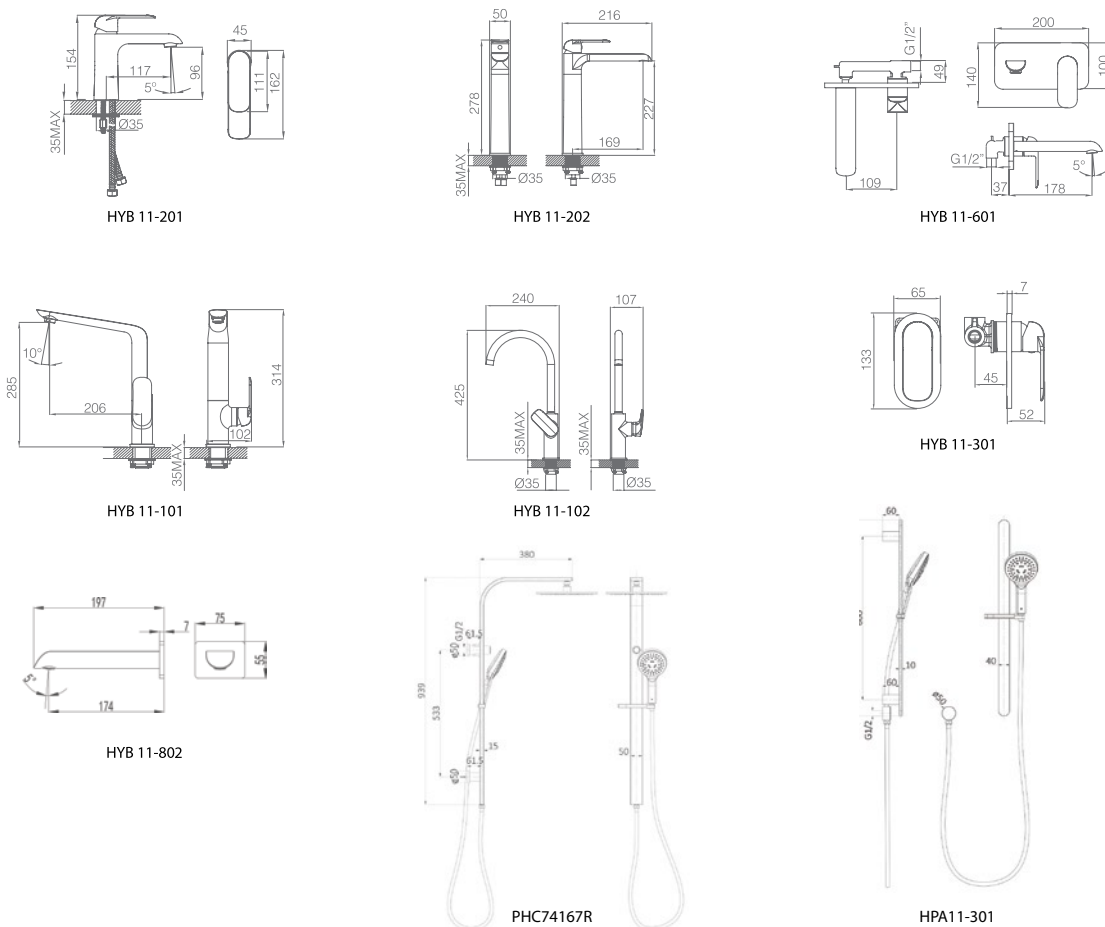

KARA Line Drawings

KARA Warranty*

Warranty Periods: Residential

Category	Range	Details
Mixers	Kara	• 20 years Ceramic disk cartridges – parts only; • 7 years replacement products or parts; • 2 years Labour; • 1 year - Pull down/out hoses, Spray heads;
Tapware	All	• 7 years replacement product or parts; • 1 year for Jumper valves and ceramic disc spindles; • 1 year labour excluding jumper valves;
Outlets	All	• 7 years replacement of product or parts only;
Showers	Shower on Rail	• 7 years replacement of product or parts only; • 1 year replacement of sliders and metal flex hoses;
	Shower Arm & Head	• 7 years replacement products or parts only; • 1 year replacement of sliders and metal flex hoses; • 1 year labour;
Accessories	All	• 7 years replacement product or parts only;

Warranty Periods: Commercial

Category	Range	Details
Mixers	ALL	• 5 years Ceramic disk cartridges – parts only; • 1 year replacement products or parts; • 1 year Labour; • 1 year - Pull down/out hoses, Spray heads;
Tapware	All	• 5 years replacement product or parts; • 1 year for Jumper valves and ceramic disc spindles; • 1 year labour excluding jumper valves;
Outlets	All	• 1 year replacement of product or parts only;
Showers	Shower on Rail	• 1 year replacement of product or parts only;
	Shower Arm & Head	• 1 year replacement products or parts only; • 1 year labour;
	Combo Shower sets	• 1 year replacement products or parts only; • 1 year labour;
Accessories	All	• 1 year replacement product or parts only;

* Warranties may differ unless otherwise stated.