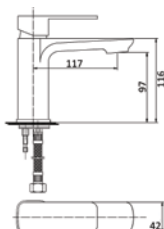

NOVA Line Drawings

PSR2003SB

NOVA Warranty*

Warranty Periods: Residential

Category	Range	Details
Mixers	Nova	15 years Ceramic disk cartridges – parts only; 5 years replacement product or parts; 1 year - Labour, Pull down/out hoses, Spray heads;
Tapware	All	7 years replacement product or parts; 1 year for Jumper valves and ceramic disc spindles; 1 year labour excluding jumper valves;
Outlets	All	7 years replacement of product or parts only;
Accessories	All	7 years replacement product or parts only;

Warranty Periods: Commercial

Category	Range	Details
Mixers	ALL	5 years Ceramic disk cartridges – parts only; 1 year replacement products or parts; 1 year Labour; 1 year - Pull down/out hoses, Spray heads;
Tapware	All	5 years replacement product or parts; 1 year for Jumper valves and ceramic disc spindles; 1 year labour excluding jumper valves;
Outlets	All	1 year replacement of product or parts only;

* Warranties may differ unless otherwise stated.