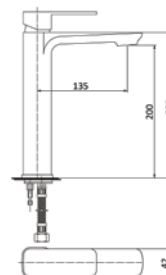

NOVA Line Drawings

PSR2004SB

NOVA Warranty*

Warranty Periods: Residential

Category	Range	Details
Mixers	Nova	15 years Ceramic disk cartridges – parts only; 5 years replacement product or parts; 1 year - Labour, Pull down/out hoses, Spray heads;
Tapware	All	7 years replacement product or parts; 1 year for Jumper valves and ceramic disc spindles; 1 year labour excluding jumper valves;
Outlets	All	7 years replacement of product or parts only;
Accessories	All	7 years replacement product or parts only;

Warranty Periods: Commercial

Category	Range	Details
Mixers	ALL	5 years Ceramic disk cartridges – parts only; 1 year replacement products or parts; 1 year Labour; 1 year - Pull down/out hoses, Spray heads;
Tapware	All	5 years replacement product or parts; 1 year for Jumper valves and ceramic disc spindles; 1 year labour excluding jumper valves;
Outlets	All	1 year replacement of product or parts only;

* Warranties may differ unless otherwise stated.