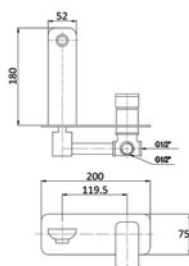

NOVA Line Drawings

PSR3006SB

NOVA Warranty*

Warranty Periods: Residential

Category	Range	Details
Mixers	Nova	15 years Ceramic disk cartridges – parts only; 5 years replacement product or parts; 1 year - Labour, Pull down/out hoses, Spray heads;
Tapware	All	7 years replacement product or parts; 1 year for Jumper valves and ceramic disc spindles; 1 year labour excluding jumper valves;
Outlets	All	7 years replacement of product or parts only;
Accessories	All	7 years replacement product or parts only;

Warranty Periods: Commercial

Category	Range	Details
Mixers	ALL	5 years Ceramic disk cartridges – parts only; 1 year replacement products or parts; 1 year Labour; 1 year - Pull down/out hoses, Spray heads;
Tapware	All	5 years replacement product or parts; 1 year for Jumper valves and ceramic disc spindles; 1 year labour excluding jumper valves;
Outlets	All	1 year replacement of product or parts only;

* Warranties may differ unless otherwise stated.