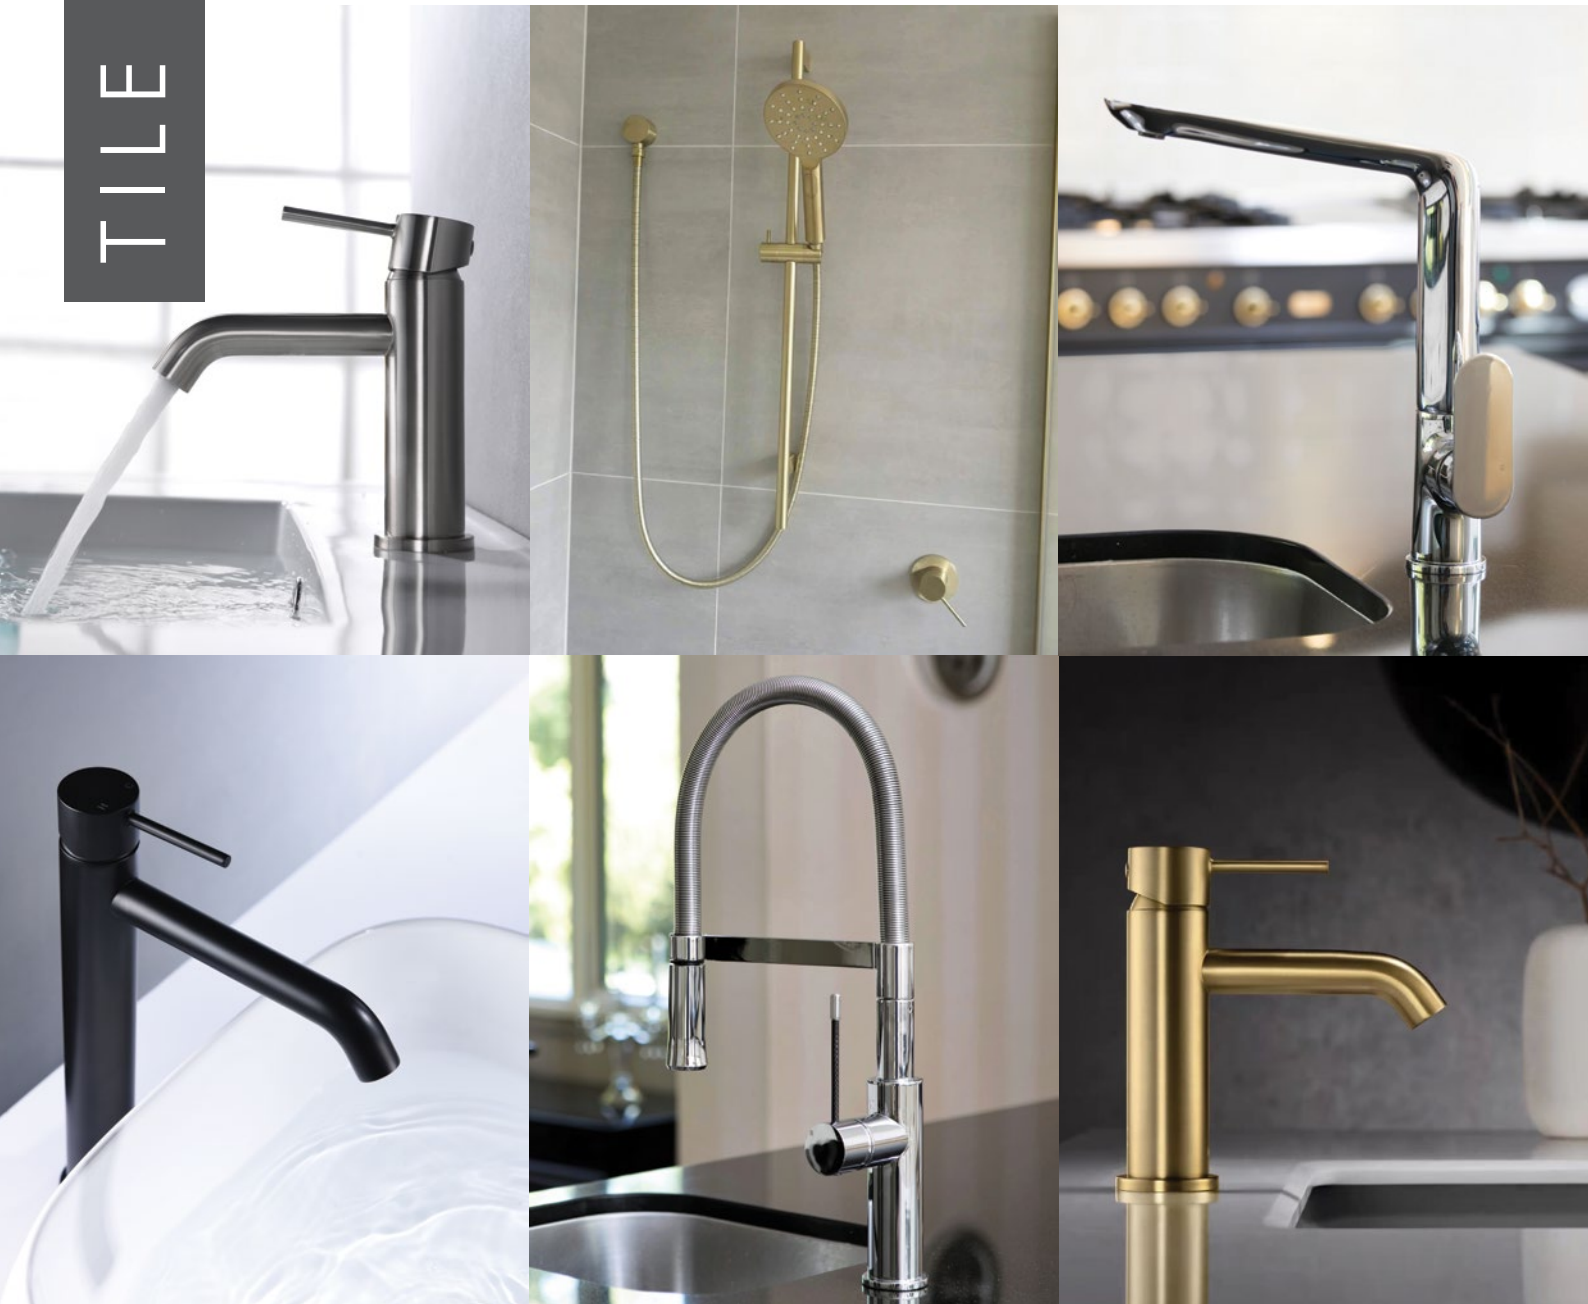

TILE WAREHOUSE

unika TAPWARE

LIVING WITH TILE WAREHOUSE

TAPWARE • SHOWER • BATHROOM ACCESSORIES

UNIKA

Backed by world class engineering and latest European design, UNIKA bathroomware commits to quality, style and affordability.