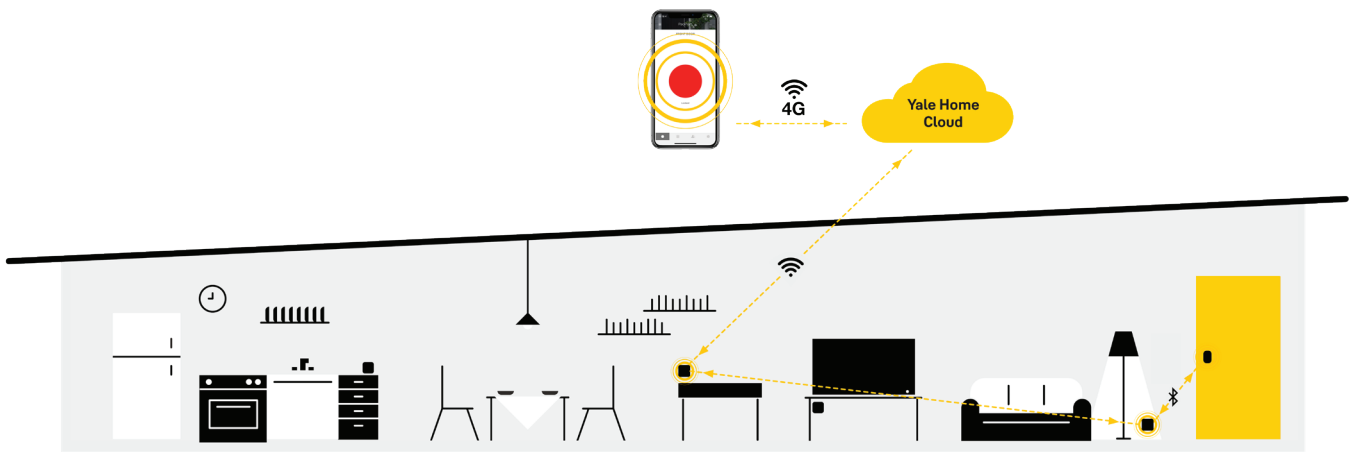

Features

One App, From Anywhere

Monitor the status of your home, lock or unlock and more using Yale Home App.

Grow your Yale Home Automation

Supports up to 16 Bluetooth and 30 Zigbee Yale Home smart devices that allowing you to easily expand your Yale Home automation.

Coverage for the Entire home*

Designed to support Yale Home smart devices throughout your home, freeing up power points by having multiple devices connected to the one Hub. *Home size, layout and building materials can impact performance. Larger sized homes may require additional Yale Connect devices for full coverage.

Use the Yale Connect Hub with your voice assistant**

You can control the Yale Home smart devices via Yale Connect Hub using just your voice, with Amazon Alexa or Google Assistant-enabled devices. **Please check if your specific Yale smart home device works with Alexa or Google Home on Yale website before purchase.

Specifications:

CONNECT PLUS HUB 2

Up to 100 user codes and 100 proximity cards

Mortice Lock

Part number

YAR/SWAA/HUB/-I-D