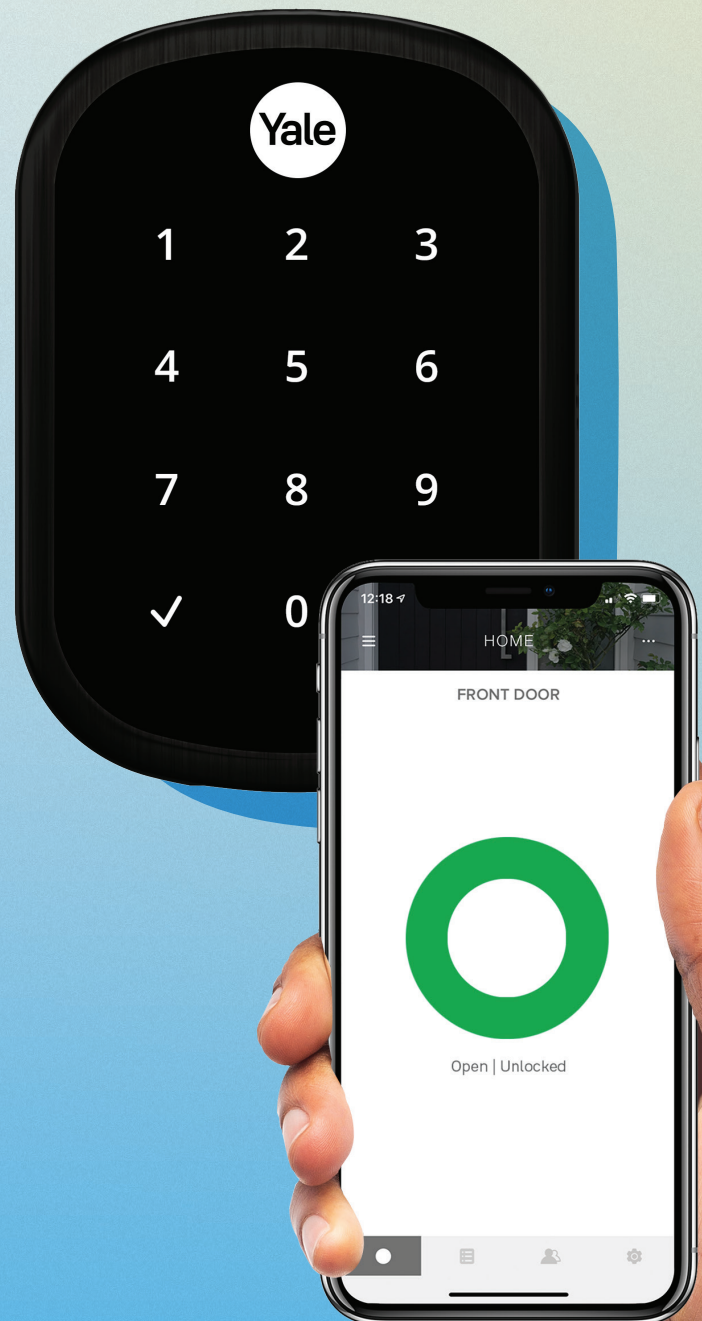

Smart Ready

Assure Lock[®] SL

Combining high security with cutting-edge technology, the Yale Assure Lock SL is a smart security solution for the modern lifestyle.

With the Assure Lock SL, coming home is effortless! Unlock your door conveniently by entering your PIN code on the lock's keypad, pressing the 'open' button in the Yale Home App, or activating the App's 'Auto-Unlock' feature for the ultimate convenience—your door will unlock automatically as you approach.

Upgrade your access control by managing and monitoring your lock from anywhere*. Receive instant notifications about who is coming and going, grant guest access, and check whether your door is open or closed—all from the palm of your hand.

Enjoy peace of mind, protected by a Yale Lock with more than 180 years of security expertise built in.

Trusted every day

Features

Touchscreen Keypad

Unlock by entering your PIN code and lock-up with a simple tap of the keypad.