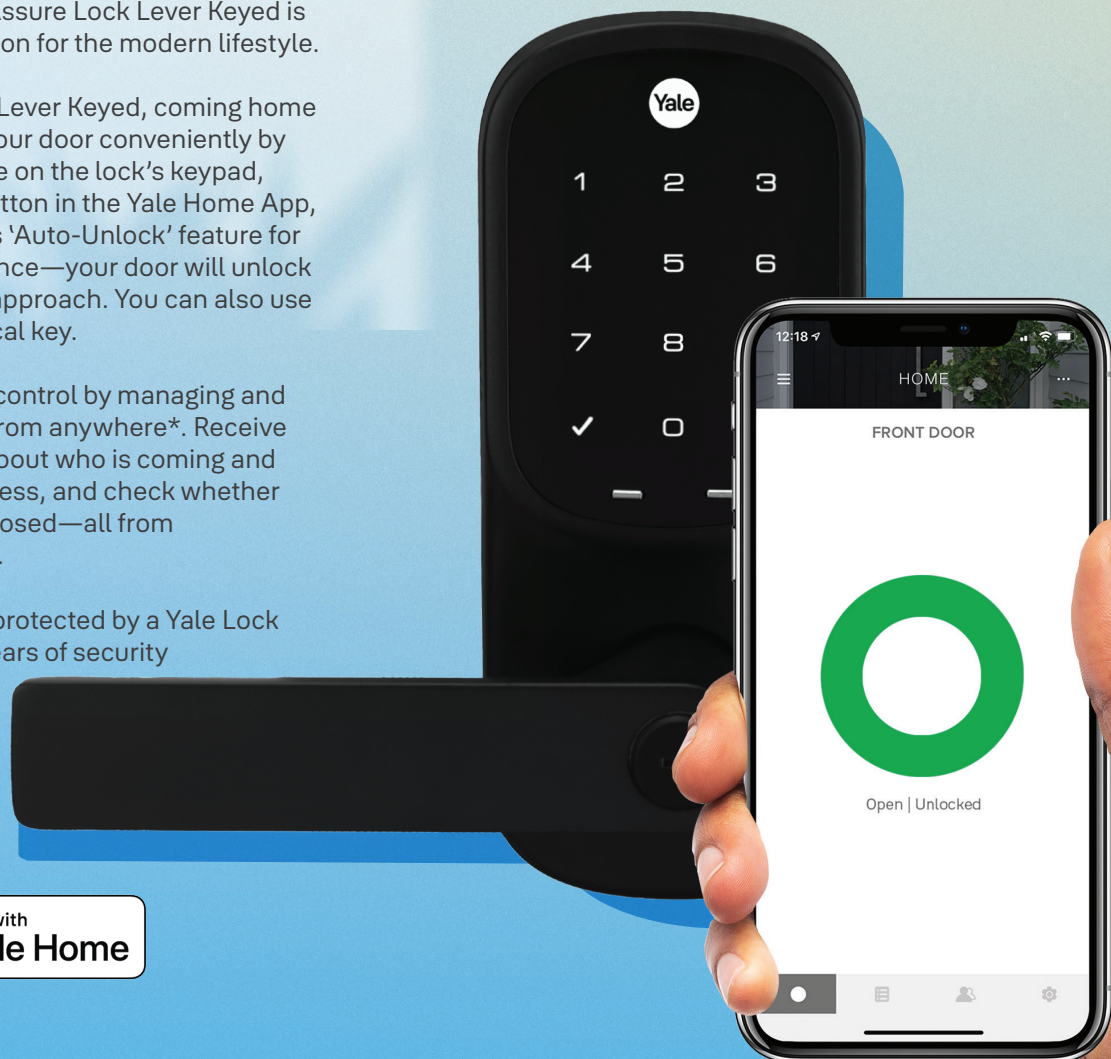

Smart Ready

Assure Lock[®] Lever Keyed

Combining high security with cutting-edge technology, the Yale Assure Lock Lever Keyed is a smart security solution for the modern lifestyle.

With the Assure Lock Lever Keyed, coming home is effortless! Unlock your door conveniently by entering your PIN code on the lock's keypad, pressing the 'open' button in the Yale Home App, or activating the App's 'Auto-Unlock' feature for the ultimate convenience—your door will unlock automatically as you approach. You can also use a traditional mechanical key.

Upgrade your access control by managing and monitoring your lock from anywhere*. Receive instant notifications about who is coming and going, grant guest access, and check whether your door is open or closed—all from the palm of your hand.

Enjoy peace of mind, protected by a Yale Lock with more than 180 years of security expertise built in.

Trusted every day

Features

Touchscreen Keypad

Unlock by entering your PIN code and lock-up with a simple tap of the keypad.

Auto-Unlock

Enjoy having your door automatically unlock as you approach with your smartphone.

Door Position Sensor

With DoorSense™ you will know if your door is locked, unlocked or open.

Mechanical Key Override