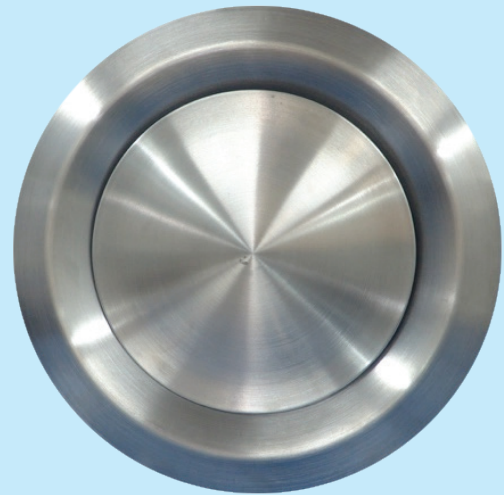

Air Diffuser

304 Stainless Steel

QUALITY DESIGN FINISH

304 Stainless Steel

ADJUSTABLE AIRFLOW

By turning the cone centre

EASY INSTALLATION

Via clip system