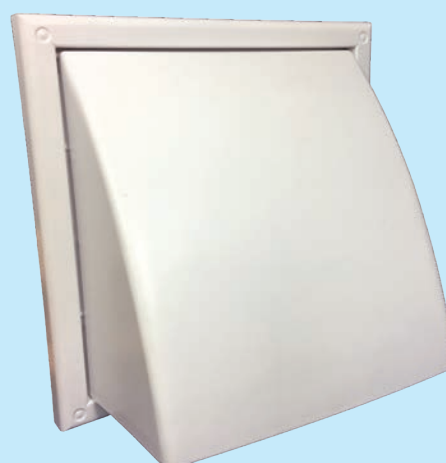

EXTRA WEATHER PROTECTION

Due to Back draught Shutter

SCRATCH RESISTANT SURFACE

Made from ABS plastic

EASY INSTALLATION

Mounts directly to ductwork

WITH BIRD BARS

| Product Description | Neck Size mm | Face Size (mm) | Product Code |
|---------------------------------|--------------|----------------|--------------|
| Cowl Wall Vent 100mm White Plst | 100 | 190 x 190 | VENTCOWL100 |
| Cowl Wall Vent 125mm White Plst | 125 | 190 x 190 | VENTCOWL125 |
| Cowl Wall Vent 150mm White Plst | 150 | 190 x 190 | VENTCOWL150 |

Gravity Grille

QUALITY 304 STAINLESS STEEL

With rubber seal

EXTRA WEATHER PROTECTION

Due to back draught louvres

EASY INSTALLATION

Mounts directly to ductwork

| Product Description | Neck Size mm | Face Size (mm) | Product Code |
|-------------------------|--------------|----------------|---------------|
| Gravity Grille 100mm SS | 100 | 160 x 160 | VENTGLSS100MM |
| Gravity Grille 125mm SS | 125 | 185 x 185 | VENTGLSS125MM |
| Gravity Grille 150mm SS | 150 | 185 x 185 | VENTGLSS150MM |