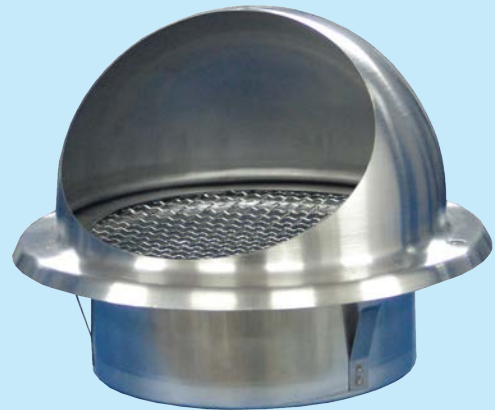

QUALITY DESIGN FINISH

304 Stainless Steel

EXTRA WEATHER PROTECTION

Due to rounded hood design

EASY INSTALLATION

Mounts directly to ductwork

WITH MESH SCREEN

Made from durable Stainless Steel

| Product Description | Neck Size mm | Face Size (mm) | Product Code |
|-------------------------|--------------|----------------|---------------|
| Dome Cowl Vent 100mm SS | 100 | R 150 | VENTDMSS100MM |
| Dome Cowl Vent 125mm SS | 125 | R 187 | VENTDMSS125MM |
| Dome Cowl Vent 150mm SS | 150 | R 208 | VENTDMSS150MM |

QUALITY DESIGN FINISH

304 Stainless Steel.

EASY INSTALLATION

Mounts directly to ductwork

WITH INSECT MESH SCREEN

Made from durable Stainless Steel

| Product Description | Neck Size mm | Face Size (mm) | Product Code |
|------------------------------|--------------|----------------|---------------|
| Louvre Grille Round 100mm SS | 100 | R 143 | VENTEXSS100MM |
| Louvre Grille Round 125mm SS | 125 | R 177 | VENTEXSS125MM |
| Louvre Grille Round 150mm SS | 150 | R 208 | VENTEXSS150MM |

Cowl Wall Vent

QUALITY DESIGN FINISH

304 Stainless Steel. With rubber seal

EXTRA WEATHER PROTECTION

Due to Back draught Shutter

EASY INSTALLATION

Mounts directly to ductwork

WITH BIRD MESH SCREEN