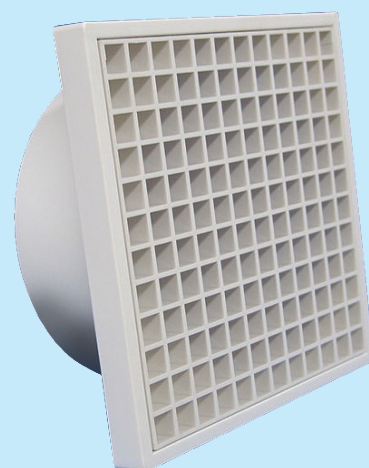

Grilles

MOUNTS DIRECTLY TO DUCTWORK

Because of the tapered neck

SCRATCH RESISTANT SURFACE

Made from ABS plastic

EASY INSTALLATION

Supplied with 4 screws

WITH INSECT MESH SCREEN

Made from durable Stainless Steel

Product Description	Neck Size mm	Face Size (mm)	Product Code
Eggcrate Grille 100mm White Plst	100	125 x 125	VENTEGG100
Eggcrate Grille 125mm White Plst	125	150 x 150	VENTEGG125
Eggcrate Grille 150mm White Plst	150	175 x 175	VENTEGG150
Eggcrate Grille 200mm White Plst	200	230 x 230	VENTEGG200

MOUNTS DIRECTLY TO DUCTWORK

Because of the tapered neck

SCRATCH RESISTANT SURFACE

Made from ABS plastic

EASY INSTALLATION

Supplied with 4 screws