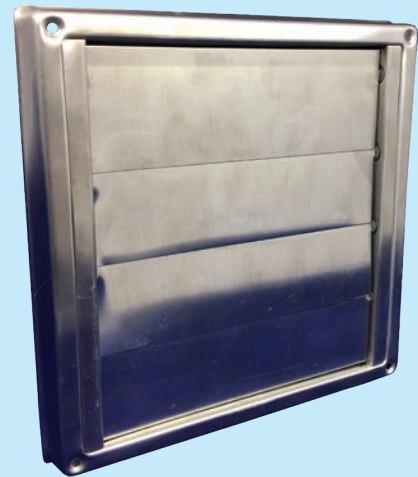

Gravity Grille

QUALITY 304 STAINLESS STEEL

With rubber seal

EXTRA WEATHER PROTECTION

Due to back draught louvres

EASY INSTALLATION

Mounts directly to ductwork

| Product Description | Neck Size mm | Face Size (mm) | Product Code |
|-------------------------|--------------|----------------|---------------|
| Gravity Grille 100mm SS | 100 | 160 x 160 | VENTGLSS100MM |
| Gravity Grille 125mm SS | 125 | 185 x 185 | VENTGLSS125MM |
| Gravity Grille 150mm SS | 150 | 185 x 185 | VENTGLSS150MM |