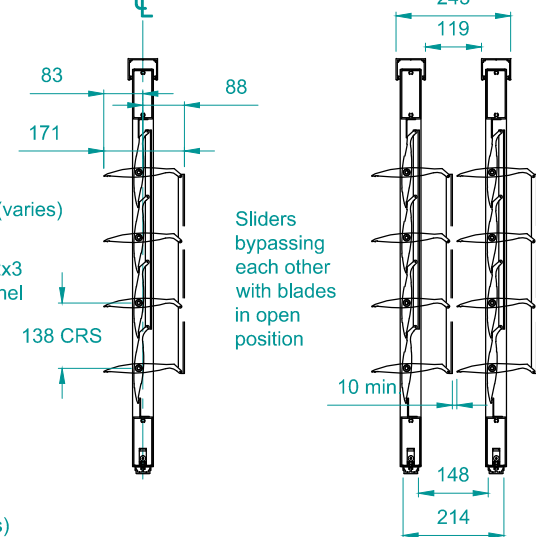

TYPICAL DETAIL : COASTAL 80 AND 200 BOTTOM ROLLING DOORS AND WINDOWS

END FIXED 70MM

KISS PIVOT 70MM

Sliders bypassing each other with blades in closed position only or end fixed blades

End-fixed 70 Mini Louvre (dimensions)
Coastal 80 & 200 Bottom Rolling Slider

END FIXED 90MM

KISS PIVOT 90MM

Sliders bypassing each other with blades in closed position only or End fixed blades

End-fixed 90 Midi Louvre (dimensions)
Coastal 80 & 200 Bottom Rolling Slider

END FIXED 150MM

KISS PIVOT 150MM

Sliders bypassing each other with blades in closed position only or End fixed blades

End-fixed 150 Midi Louvre (dimensions)
Coastal 80 & 200 Bottom Rolling Slider