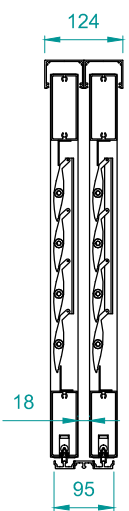

TYPICAL DETAIL : COASTAL 80 AND 200 BOTTOM ROLLING DOORS AND WINDOWS

END FIXED 70MM

KISS PIVOT 70MM

Sliders bypassing each other with blades in closed position only or end fixed blades

End-fixed 70 Mini Louvre (dimensions)
Coastal 80 & 200 Bottom Rolling Slider

END FIXED 90MM

KISS PIVOT 90MM

Sliders bypassing each other with blades in closed position only or End fixed blades

End-fixed 90 Midi Louvre (dimensions)
Coastal 80 & 200 Bottom Rolling Slider

END FIXED 150MM

KISS PIVOT 150MM

Sliders bypassing each other with blades in closed position only or End fixed blades

End-fixed 150 Midi Louvre (dimensions)
Coastal 80 & 200 Bottom Rolling Slider