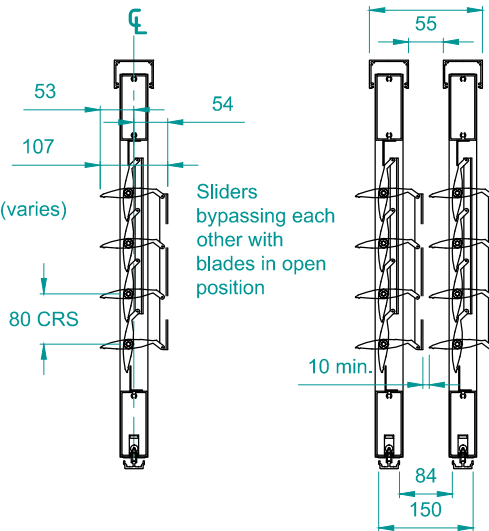

TYPICAL DETAIL : COASTAL 80 AND 200 BOTTOM ROLLING DOORS AND WINDOWS

END FIXED 70MM

KISS PIVOT 70MM

Sliders bypassing each other with blades in closed position only or end fixed blades

End-fixed 70 Mini Louvre (dimensions)
Coastal 80 & 200 Bottom Rolling Slider

END FIXED 90MM

KISS PIVOT 90MM

Sliders bypassing each other with blades in closed position only or End fixed blades

End-fixed 90 Midi Louvre (dimensions)
Coastal 80 & 200 Bottom Rolling Slider

END FIXED 150MM

KISS PIVOT 150MM

Sliders bypassing each other with blades in closed position only or End fixed blades

End-fixed 150 Midi Louvre (dimensions)
Coastal 80 & 200 Bottom Rolling Slider