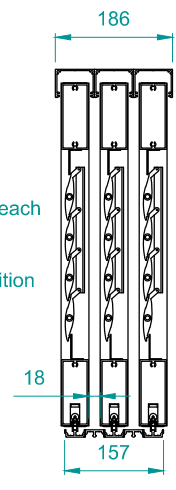

TYPICAL DETAIL : COASTAL 80 AND 200 BOTTOM ROLLING DOORS AND WINDOWS

END FIXED 70MM

KISS PIVOT 70MM

Sliders bypassing each other with blades in closed position only or end fixed blades

End-fixed 70 Mini Louvre (dimensions)
Coastal 80 & 200 Bottom Rolling Slider

END FIXED 90MM

KISS PIVOT 90MM

Sliders bypassing each other with blades in closed position only or End fixed blades

End-fixed 90 Midi Louvre (dimensions)
Coastal 80 & 200 Bottom Rolling Slider

END FIXED 150MM

KISS PIVOT 150MM

Sliders bypassing each other with blades in closed position only or End fixed blades

End-fixed 150 Midi Louvre (dimensions)
Coastal 80 & 200 Bottom Rolling Slider