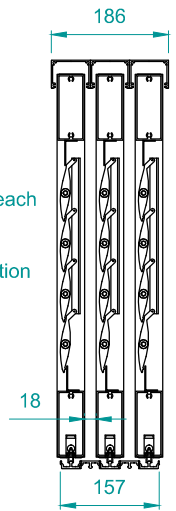

TYPICAL DETAIL : COASTAL 80 AND 200 BOTTOM ROLLING DOORS AND WINDOWS

END FIXED 70MM

KISS PIVOT 70MM

Sliders bypassing each other with blades in closed position only or end fixed blades

End-fixed 70 Mini Louvre (dimensions)
Coastal 80 & 200 Bottom Rolling Slider

END FIXED 90MM

KISS PIVOT 90MM

Sliders bypassing each other with blades in closed position only or End fixed blades

End-fixed 90 Midi Louvre (dimensions)
Coastal 80 & 200 Bottom Rolling Slider

END FIXED 150MM

KISS PIVOT 150MM

Sliders bypassing each other with blades in closed position only or End fixed blades

End-fixed 150 Midi Louvre (dimensions)
Coastal 80 & 200 Bottom Rolling Slider