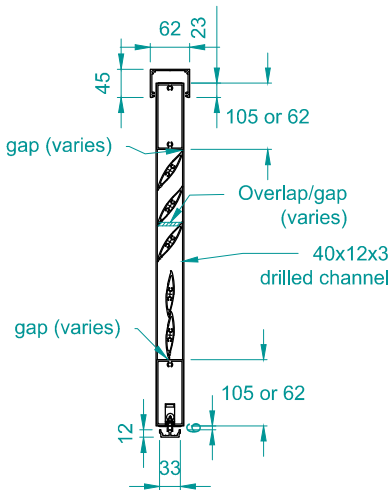

TYPICAL DETAIL : COASTAL 80 AND 200 BOTTOM ROLLING DOORS AND WINDOWS

END FIXED 70MM

KISS PIVOT 70MM

Sliders bypassing each other with blades in closed position only or end fixed blades

End-fixed 70 Mini Louvre (dimensions)
Coastal 80 & 200 Bottom Rolling Slider

END FIXED 90MM

KISS PIVOT 90MM

Sliders bypassing each other with blades in closed position only or End fixed blades

End-fixed 90 Midi Louvre (dimensions)
Coastal 80 & 200 Bottom Rolling Slider

END FIXED 150MM

KISS PIVOT 150MM

Sliders bypassing each other with blades in closed position only or End fixed blades

End-fixed 150 Midi Louvre (dimensions)
Coastal 80 & 200 Bottom Rolling Slider