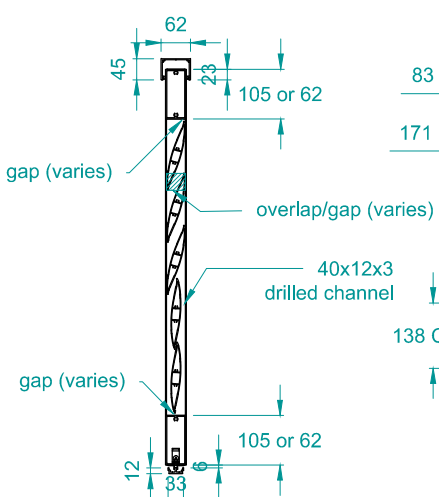

TYPICAL DETAIL : COASTAL 80 AND 200 BOTTOM ROLLING DOORS AND WINDOWS

END FIXED 70MM

KISS PIVOT 70MM

Sliders bypassing each other with blades in closed position only or end fixed blades

End-fixed 70 Mini Louvre (dimensions)
Coastal 80 & 200 Bottom Rolling Slider

END FIXED 90MM

KISS PIVOT 90MM

Sliders bypassing each other with blades in closed position only or End fixed blades

End-fixed 90 Midi Louvre (dimensions)
Coastal 80 & 200 Bottom Rolling Slider

END FIXED 150MM

KISS PIVOT 150MM

Sliders bypassing each other with blades in closed position only or End fixed blades

End-fixed 150 Midi Louvre (dimensions)
Coastal 80 & 200 Bottom Rolling Slider