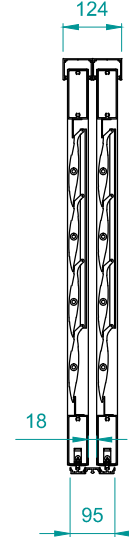

TYPICAL DETAIL : COASTAL 80 AND 200 BOTTOM ROLLING DOORS AND WINDOWS

END FIXED 70MM

KISS PIVOT 70MM

Sliders bypassing each other with blades in closed position only or end fixed blades

End-fixed 70 Mini Louvre (dimensions)
Coastal 80 & 200 Bottom Rolling Slider

END FIXED 90MM

KISS PIVOT 90MM

Sliders bypassing each other with blades in closed position only or End fixed blades

End-fixed 90 Midi Louvre (dimensions)
Coastal 80 & 200 Bottom Rolling Slider

END FIXED 150MM

KISS PIVOT 150MM

Sliders bypassing each other with blades in closed position only or End fixed blades

End-fixed 150 Midi Louvre (dimensions)
Coastal 80 & 200 Bottom Rolling Slider