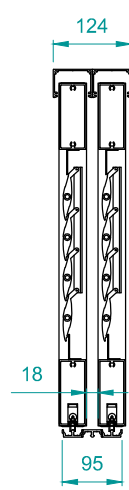

TYPICAL DETAIL : COASTAL 80 AND 200 BOTTOM ROLLING DOORS AND WINDOWS

END FIXED 70MM

KISS PIVOT 70MM

Sliders bypassing each other with blades in closed position only or end fixed blades

End-fixed 70 Mini Louvre (dimensions)
Coastal 80 & 200 Bottom Rolling Slider

END FIXED 90MM

KISS PIVOT 90MM

Sliders bypassing each other with blades in closed position only or End fixed blades

End-fixed 90 Midi Louvre (dimensions)
Coastal 80 & 200 Bottom Rolling Slider

END FIXED 150MM

KISS PIVOT 150MM

Sliders bypassing each other with blades in closed position only or End fixed blades

End-fixed 150 Midi Louvre (dimensions)
Coastal 80 & 200 Bottom Rolling Slider