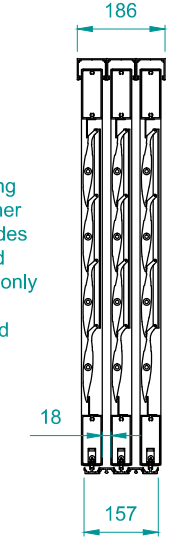

TYPICAL DETAIL : COASTAL 80 AND 200 BOTTOM ROLLING DOORS AND WINDOWS

END FIXED 70MM

KISS PIVOT 70MM

Sliders bypassing each other with blades in closed position only or end fixed blades

End-fixed 70 Mini Louvre (dimensions)
Coastal 80 & 200 Bottom Rolling Slider

END FIXED 90MM

KISS PIVOT 90MM

Sliders bypassing each other with blades in closed position only or End fixed blades

End-fixed 90 Midi Louvre (dimensions)
Coastal 80 & 200 Bottom Rolling Slider

END FIXED 150MM

KISS PIVOT 150MM

Sliders bypassing each other with blades in closed position only or End fixed blades

End-fixed 150 Midi Louvre (dimensions)
Coastal 80 & 200 Bottom Rolling Slider