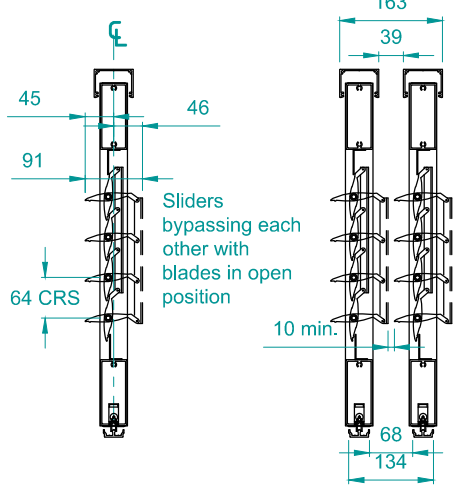

TYPICAL DETAIL : COASTAL 80 AND 200 BOTTOM ROLLING DOORS AND WINDOWS

END FIXED 70MM

KISS PIVOT 70MM

Sliders bypassing each other with blades in closed position only or end fixed blades

End-fixed 70 Mini Louvre (dimensions)
Coastal 80 & 200 Bottom Rolling Slider

END FIXED 90MM

KISS PIVOT 90MM

Sliders bypassing each other with blades in closed position only or End fixed blades

End-fixed 90 Midi Louvre (dimensions)
Coastal 80 & 200 Bottom Rolling Slider

END FIXED 150MM

KISS PIVOT 150MM

Sliders bypassing each other with blades in closed position only or End fixed blades

End-fixed 150 Midi Louvre (dimensions)
Coastal 80 & 200 Bottom Rolling Slider