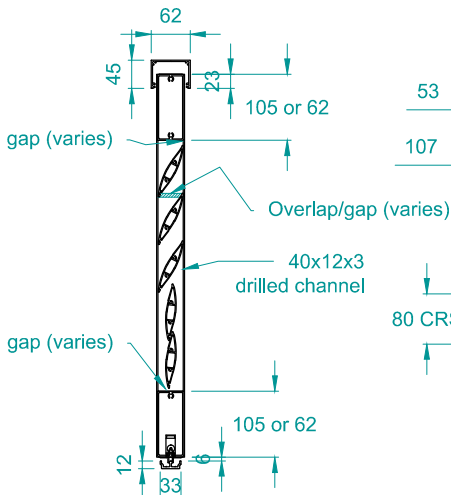

TYPICAL DETAIL : COASTAL 80 AND 200 BOTTOM ROLLING DOORS AND WINDOWS

END FIXED 70MM

KISS PIVOT 70MM

Sliders bypassing each other with blades in closed position only or end fixed blades

End-fixed 70 Mini Louvre (dimensions)
Coastal 80 & 200 Bottom Rolling Slider

END FIXED 90MM

KISS PIVOT 90MM

Sliders bypassing each other with blades in closed position only or End fixed blades

End-fixed 90 Midi Louvre (dimensions)
Coastal 80 & 200 Bottom Rolling Slider

END FIXED 150MM

KISS PIVOT 150MM

Sliders bypassing each other with blades in closed position only or End fixed blades

End-fixed 150 Midi Louvre (dimensions)
Coastal 80 & 200 Bottom Rolling Slider