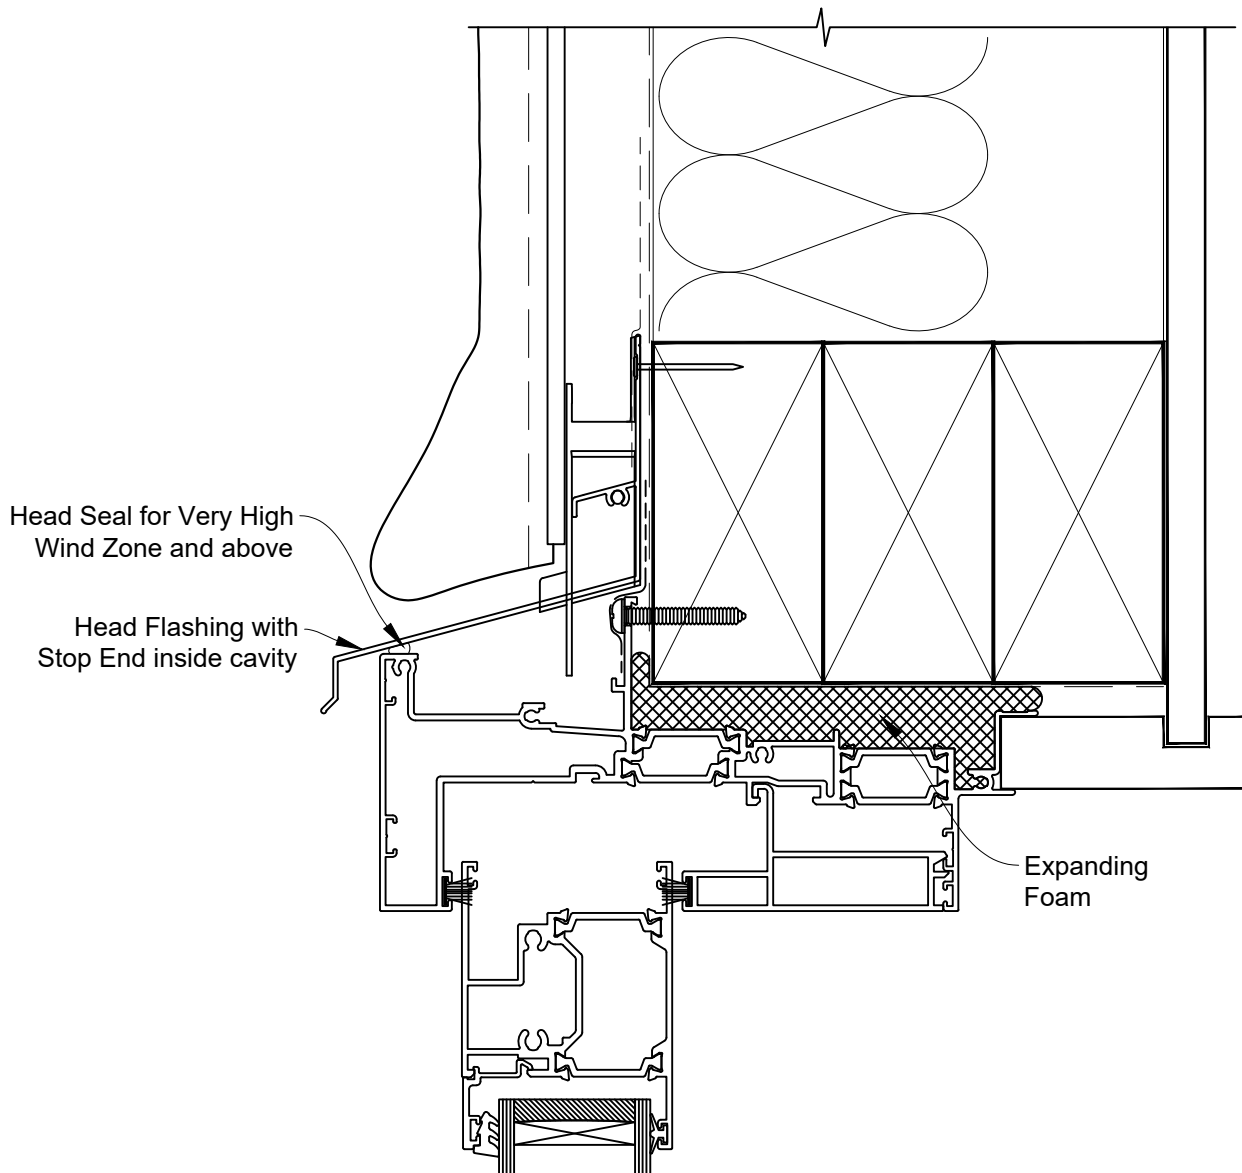

# INSTALLATION DETAIL - 56mm METRO THERMAL HEART CENTRAFIX SLIDING DOOR ON STUCCO

Date: 01.09.23

Scale: 1:2

CAD Ref.: CFX56SDST-CFXH

The Installation Details must be used in conjunction with the Metro Series ThermalHEART® Centrafix™ SYSTEM GUIDE

## HEAD OPTION 1