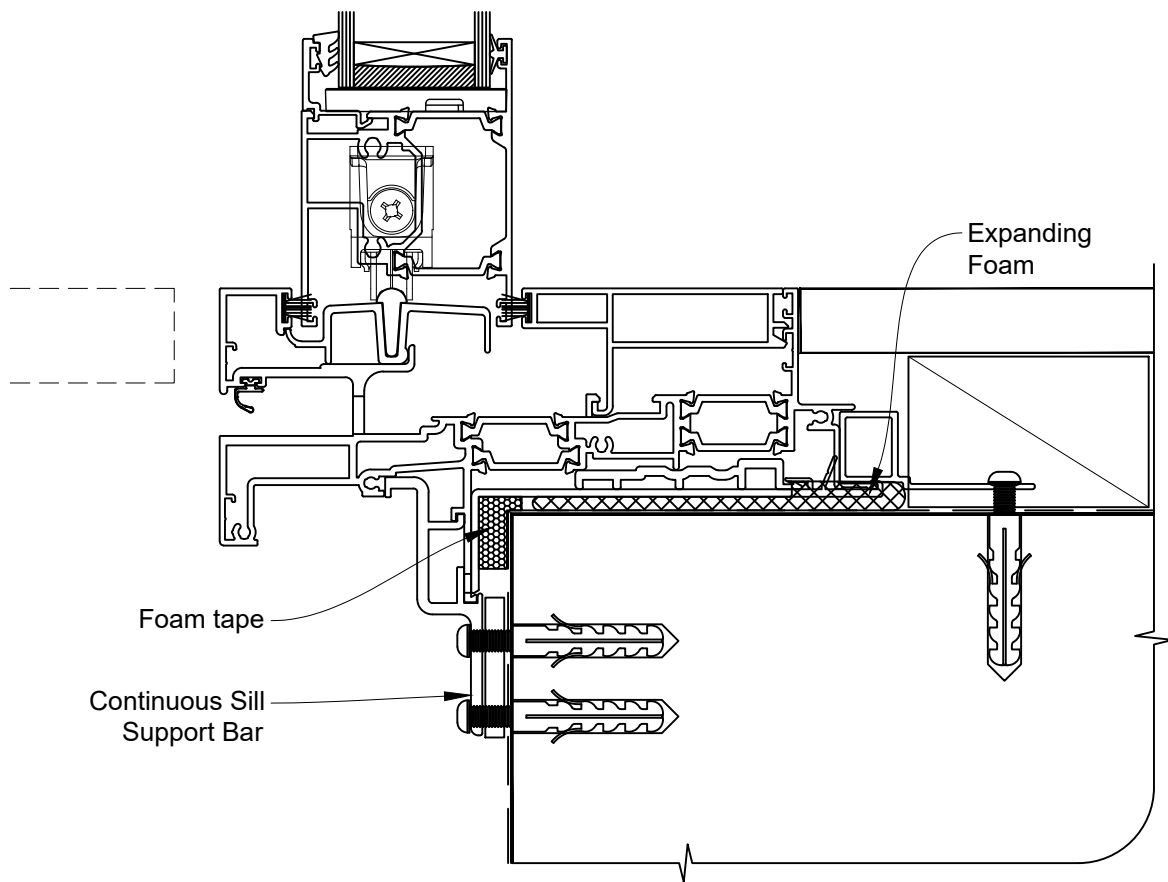

INSTALLATION DETAIL - 56mm METRO THERMAL HEART CENTRAFIX SLIDING DOOR ON STUCCO

Date: 01.09.23

Scale: 1:2

CAD Ref.: CFX56SDST-CFXS

The Installation Details must be used in conjunction with the Metro Series
ThermalHEART® Centrafix™ SYSTEM GUIDE

SILL OPTION 1