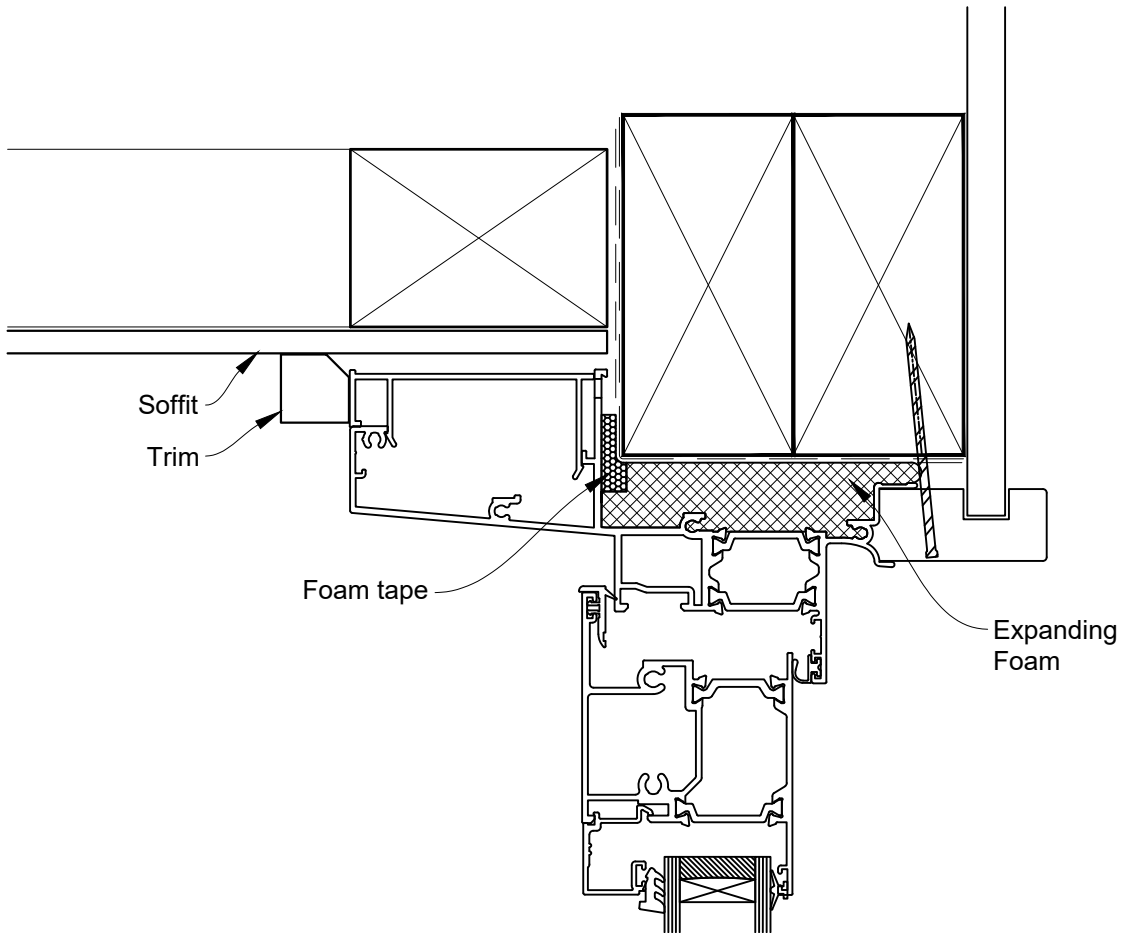

INSTALLATION DETAIL - METRO THERMAL HEART CENTRAFIX HINGE DOOR OPEN OUT ON BEVELBACK WEATHERBOARD

Date: 01.09.23

Scale: 1:2

CAD Ref.: CFXHOBW-CFXH

The Installation Details must be used in conjunction with the Metro Series ThermalHEART® Centrafix™ SYSTEM GUIDE

HEAD OPTION 1

INSTALLATION DETAIL - METRO THERMAL HEART CENTRAFIX HINGE DOOR OPEN OUT ON BEVELBACK WEATHERBOARD

Date: 01.09.23

Scale: 1:2

CAD Ref.: CFXHOBW-CFXH2

The Installation Details must be used in conjunction with the Metro Series ThermalHEART® Centrafix™ SYSTEM GUIDE

HEAD OPTION 2

INSTALLATION DETAIL - METRO THERMAL HEART CENTRAFIX HINGE DOOR OPEN OUT ON BEVELBACK WEATHERBOARD

Date: 01.09.23

Scale: 1:2

CAD Ref.: CFXHOBW-CFXJ

The Installation Details must be used in conjunction with the Metro Series ThermalHEART® Centrafix™ SYSTEM GUIDE