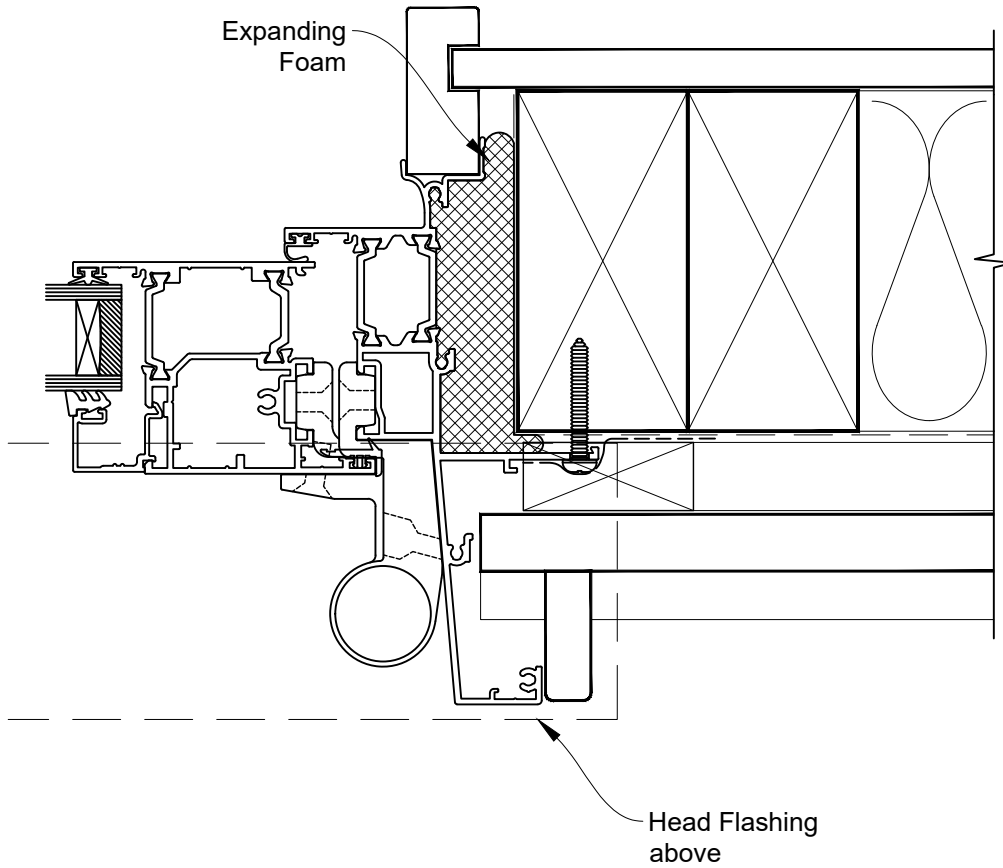

HEAD OPTION 1

INSTALLATION DETAIL - METRO THERMAL HEART CENTRAFIX HINGE DOOR OPEN OUT ON BEVELBACK WEATHERBOARD

Date: 01.09.23

Scale: 1:2

CAD Ref.: CFXHOBW-CFXH2

The Installation Details must be used in conjunction with the Metro Series ThermalHEART® Centrafix™ SYSTEM GUIDE

HEAD OPTION 2

INSTALLATION DETAIL - METRO THERMAL HEART CENTRAFIX HINGE DOOR OPEN OUT ON BEVELBACK WEATHERBOARD

Date: 01.09.23

Scale: 1:2

CAD Ref.: CFXHOBW-CFXJ

The Installation Details must be used in conjunction with the Metro Series ThermalHEART® Centrafix™ SYSTEM GUIDE

INSTALLATION DETAIL - METRO THERMAL HEART CENTRAFIX HINGE DOOR OPEN OUT ON BEVELBACK WEATHERBOARD

Date: 01.09.23

Scale: 1:2

CAD Ref.: CFXHOBW-CFXS

The Installation Details must be used in conjunction with the Metro Series
ThermalHEART® Centrafix™ SYSTEM GUIDE