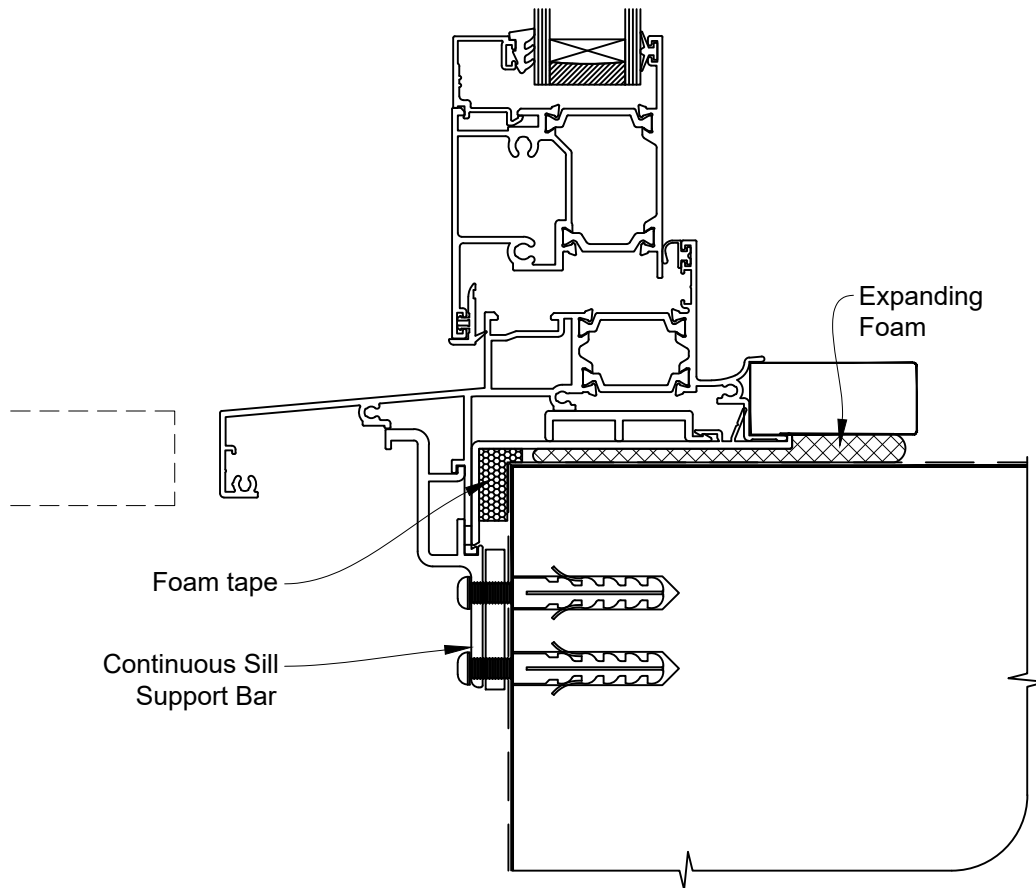

INSTALLATION DETAIL - METRO THERMAL HEART CENTRAFIX HINGE DOOR OPEN OUT ON BEVELBACK WEATHERBOARD

Date: 01.09.23

Scale: 1:2

CAD Ref.: CFXHOBW-CFXS

The Installation Details must be used in conjunction with the Metro Series
ThermalHEART® Centrafix™ SYSTEM GUIDE

SILL OPTION 1

INSTALLATION DETAIL - METRO THERMAL HEART CENTRAFIX HINGE DOOR OPEN OUT ON BEVELBACK WEATHERBOARD

Date: 01.09.23

Scale: 1:2

CAD Ref.: CFXHOBW-CFXS2

The Installation Details must be used in conjunction with the Metro Series ThermalHEART® Centrafix™ SYSTEM GUIDE