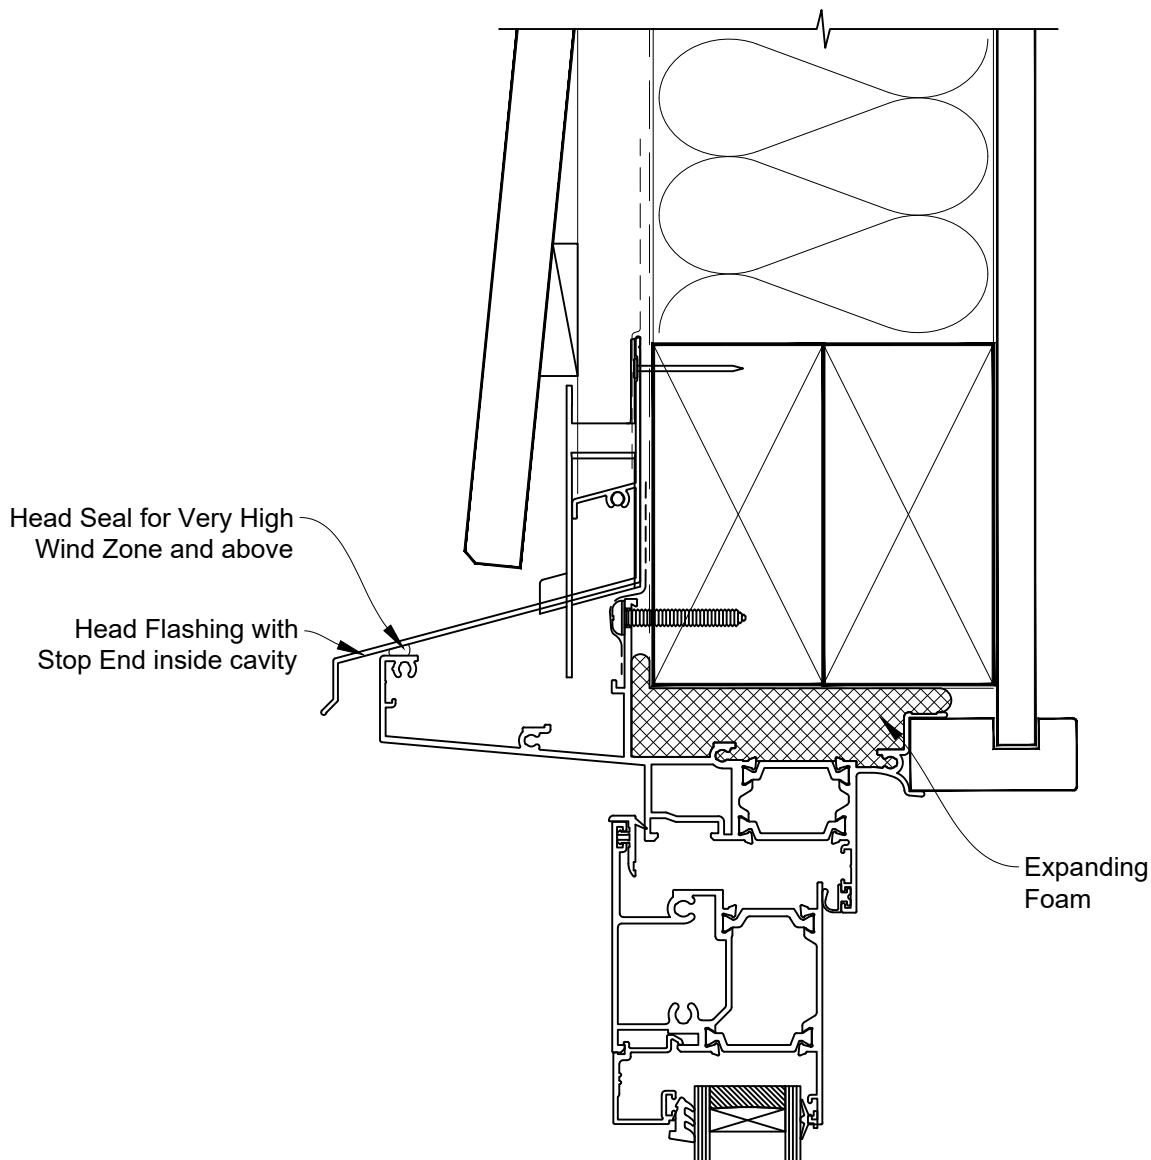

INSTALLATION DETAIL - METRO THERMAL HEART CENTRAFIX HINGE DOOR OPEN OUT ON BEVELBACK WEATHERBOARD

Date: 01.09.23

Scale: 1:2

CAD Ref.: CFXHOBW-CFXH

The Installation Details must be used in conjunction with the Metro Series ThermalHEART® Centrafix™ SYSTEM GUIDE

HEAD OPTION 1

INSTALLATION DETAIL - METRO THERMAL HEART CENTRAFIX HINGE DOOR OPEN OUT ON BEVELBACK WEATHERBOARD

Date: 01.09.23

Scale: 1:2

CAD Ref.: CFXHOBW-CFXH2

The Installation Details must be used in conjunction with the Metro Series ThermalHEART® Centrafix™ SYSTEM GUIDE

HEAD OPTION 2

INSTALLATION DETAIL - METRO THERMAL HEART CENTRAFIX HINGE DOOR OPEN OUT ON BEVELBACK WEATHERBOARD

Date: 01.09.23

Scale: 1:2

CAD Ref.: CFXHOBW-CFXJ

The Installation Details must be used in conjunction with the Metro Series ThermalHEART® Centrafix™ SYSTEM GUIDE