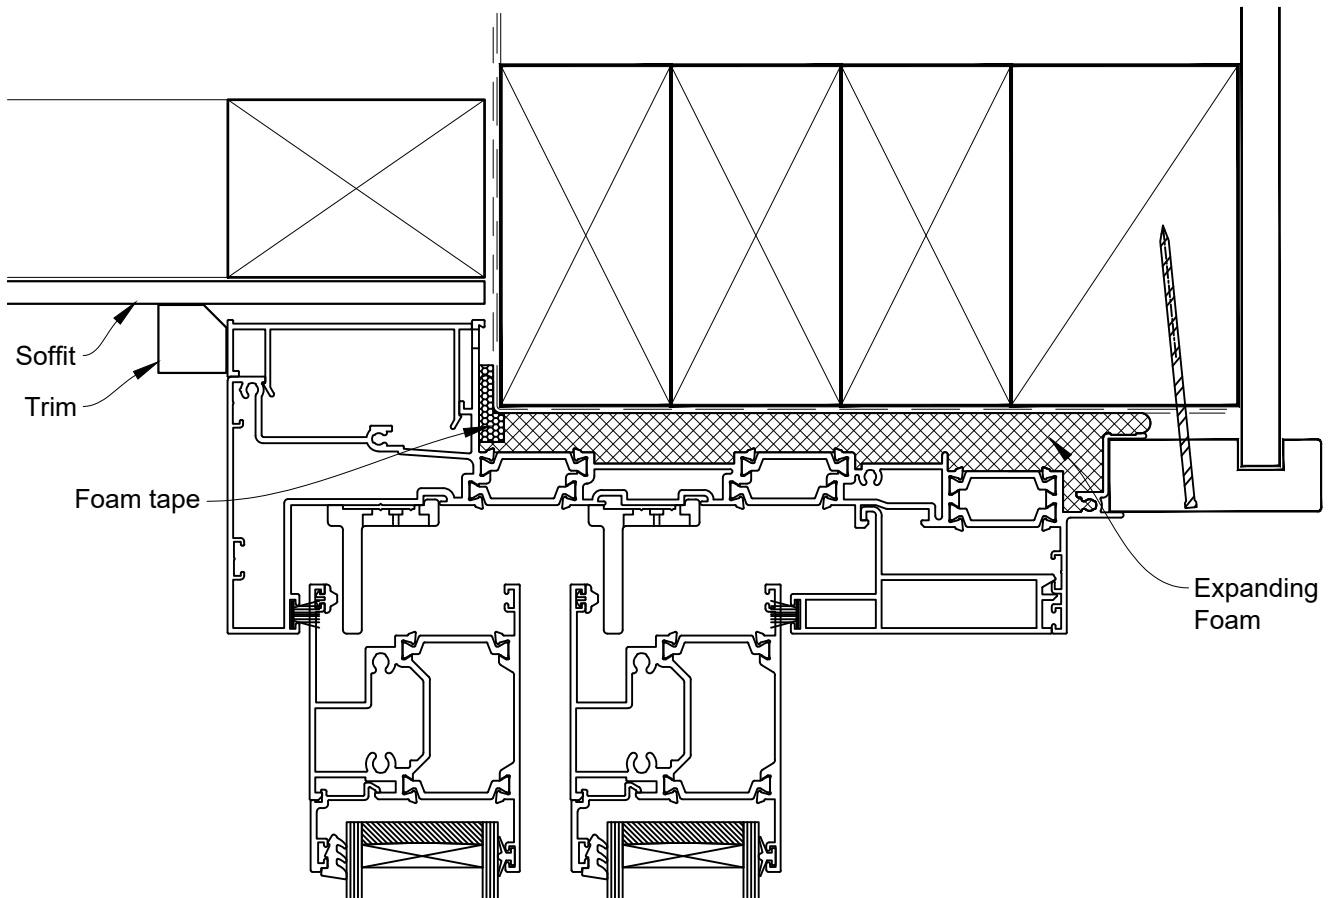

INSTALLATION DETAIL - 56mm METRO THERMAL HEART CENTRAFIX STACKER SLIDING DOOR ON RUSTICATED WEATHERBOARD

Date: 01.09.23

Scale: 1:2

CAD Ref.: CFX56MDRW-CFXH

The Installation Details must be used in conjunction with the Metro Series
ThermalHEART® Centrafix™ SYSTEM GUIDE

HEAD OPTION 1

INSTALLATION DETAIL - 56mm METRO THERMAL HEART CENTRAFIX STACKER SLIDING DOOR ON RUSTICATED WEATHERBOARD

Date: 01.09.23

Scale: 1:2

CAD Ref.: CFX56MDRW-CFXH2

The Installation Details must be used in conjunction with the Metro Series
ThermalHEART® Centrafix™ SYSTEM GUIDE

HEAD OPTION 2

INSTALLATION DETAIL - 56mm METRO THERMAL HEART CENTRAFIX STACKER SLIDING DOOR ON RUSTICATED WEATHERBOARD

Date: 01.09.23

Scale: 1:2

CAD Ref.: CFX56MDRW-CFXJ

The Installation Details must be used in conjunction with the Metro Series ThermalHEART® Centrafix™ SYSTEM GUIDE