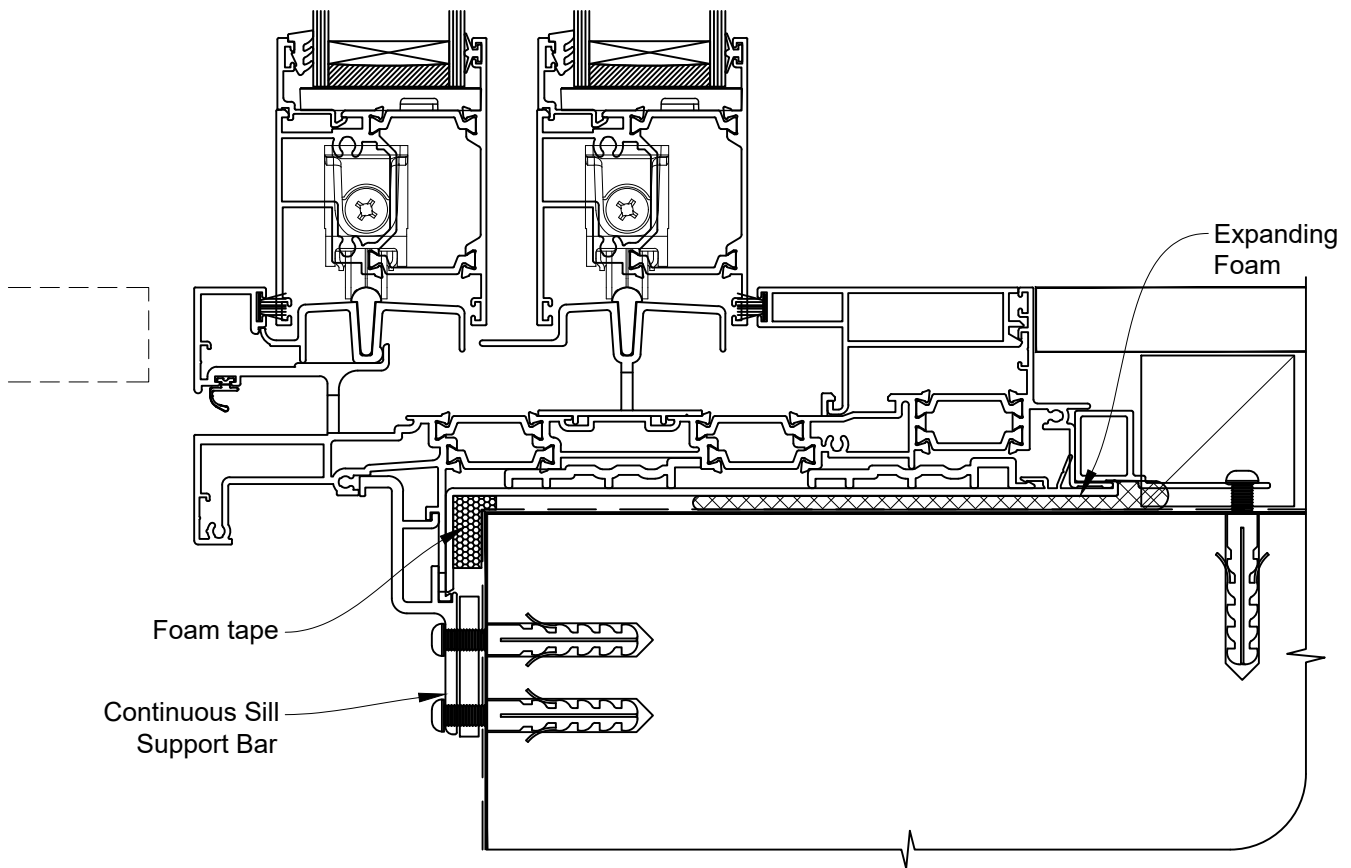

INSTALLATION DETAIL - 56mm METRO THERMAL HEART CENTRAFIX STACKER SLIDING DOOR ON RUSTICATED WEATHERBOARD

Date: 01.09.23

Scale: 1:2

CAD Ref.: CFX56MDRW-CFXS

The Installation Details must be used in conjunction with the Metro Series
ThermalHEART® Centrafix™ SYSTEM GUIDE

SILL OPTION 1