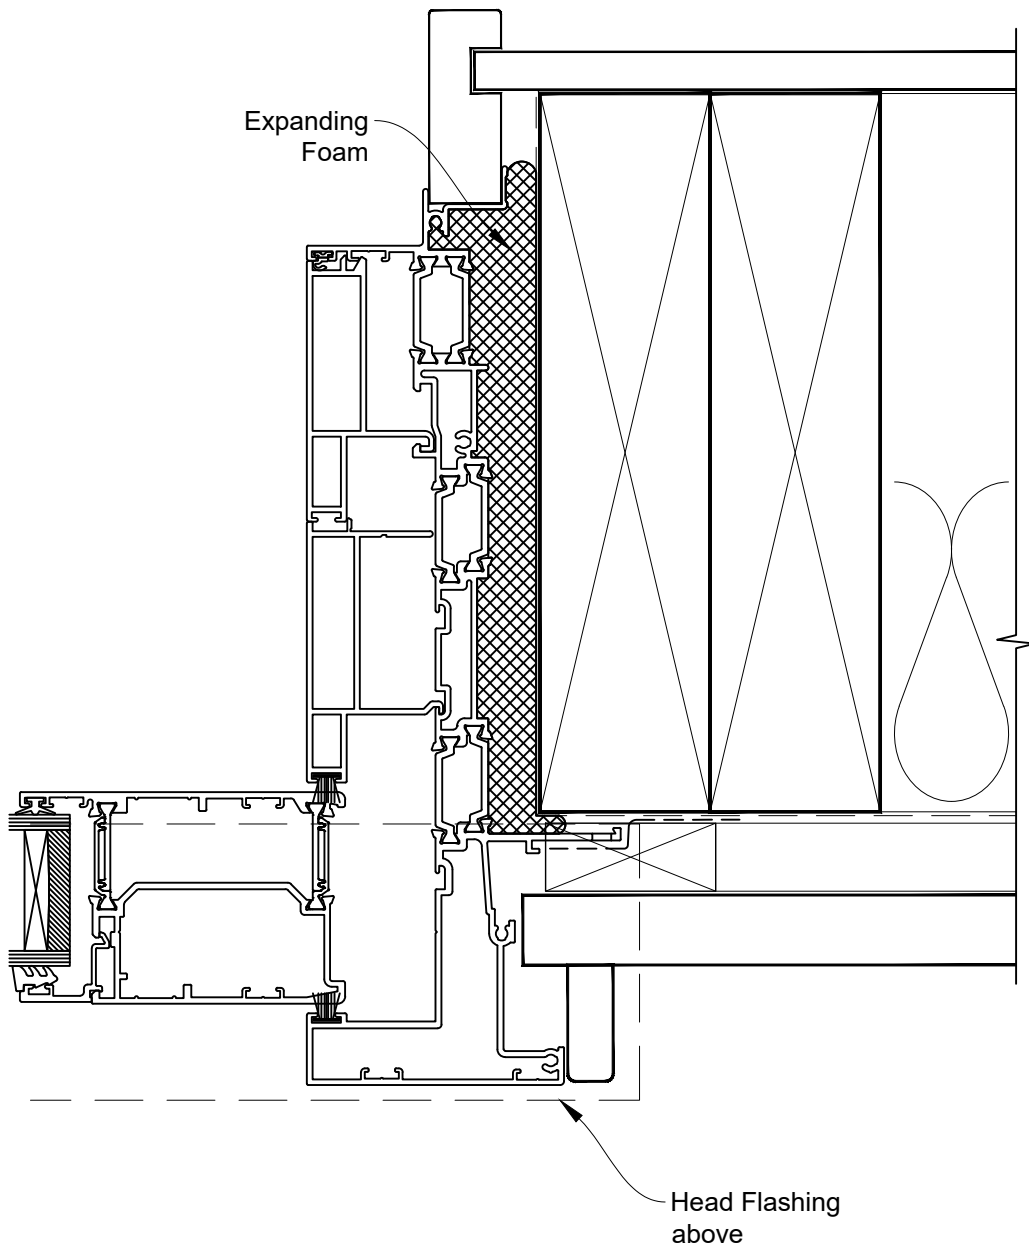

HEAD OPTION 2

INSTALLATION DETAIL - 56mm METRO THERMAL HEART CENTRAFIX STACKER SLIDING DOOR ON RUSTICATED WEATHERBOARD

Date: 01.09.23

Scale: 1:2

CAD Ref.: CFX56MDRW-CFXJ

The Installation Details must be used in conjunction with the Metro Series ThermalHEART® Centrafix™ SYSTEM GUIDE