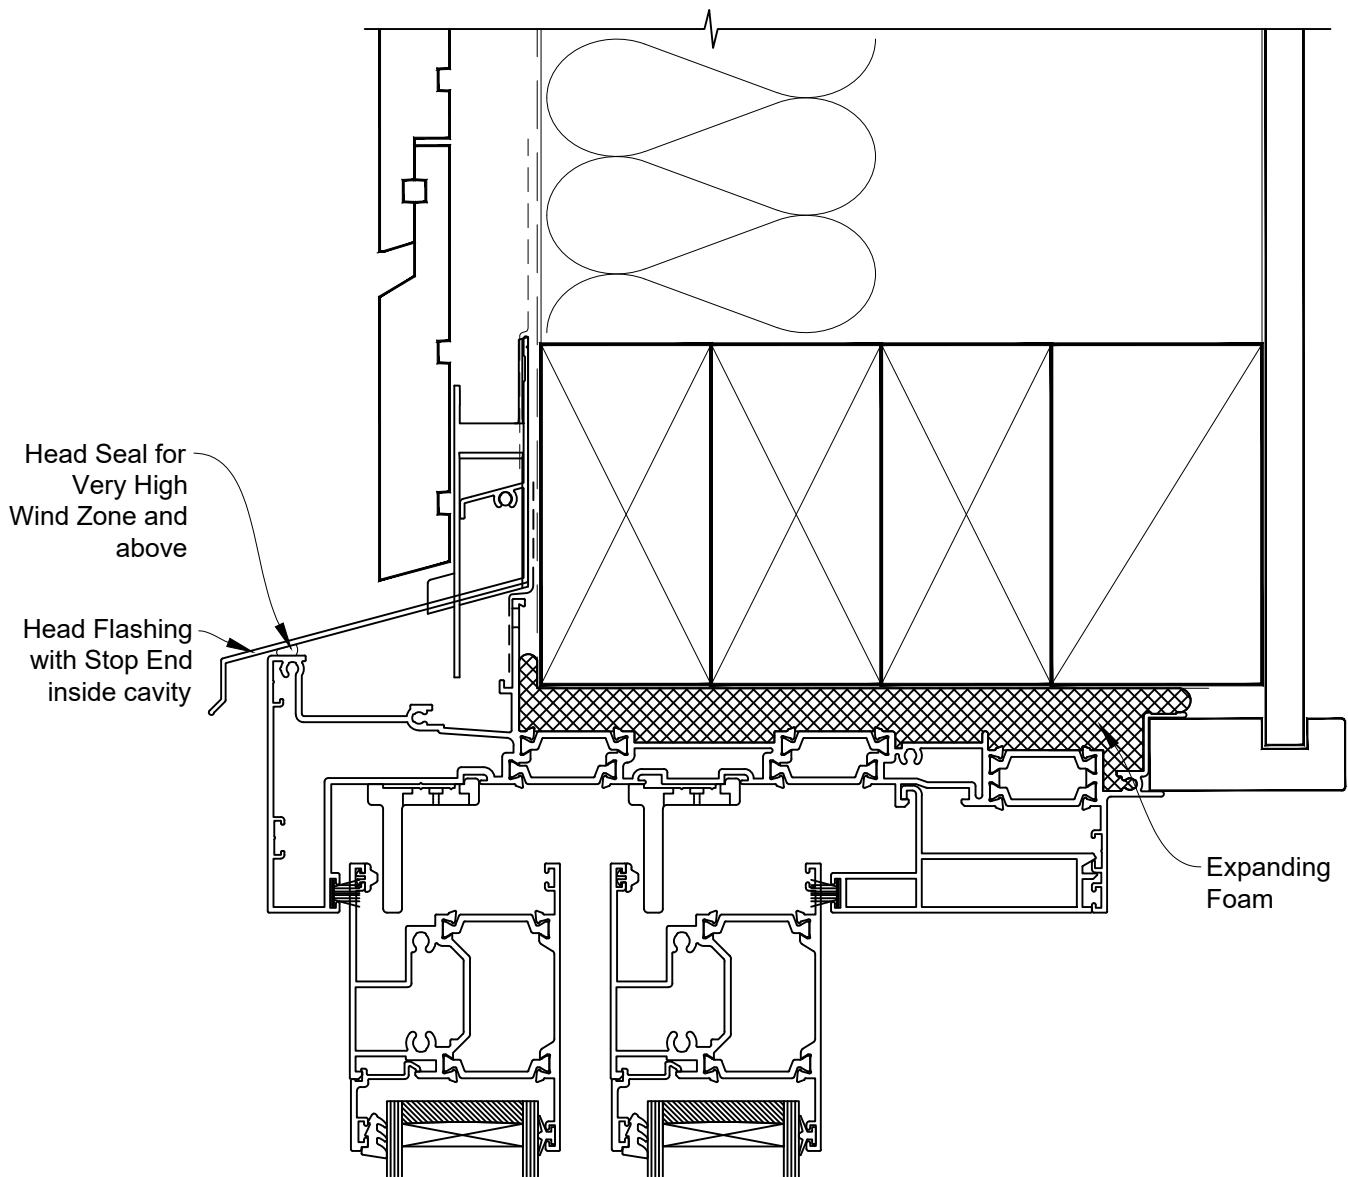

INSTALLATION DETAIL - 56mm METRO THERMAL HEART CENTRAFIX STACKER SLIDING DOOR ON RUSTICATED WEATHERBOARD

Date: 01.09.23

Scale: 1:2

CAD Ref.: CFX56MDRW-CFXH

The Installation Details must be used in conjunction with the Metro Series
ThermalHEART® Centrafix™ SYSTEM GUIDE

HEAD OPTION 1

INSTALLATION DETAIL - 56mm METRO THERMAL HEART CENTRAFIX STACKER SLIDING DOOR ON RUSTICATED WEATHERBOARD

Date: 01.09.23

Scale: 1:2

CAD Ref.: CFX56MDRW-CFXH2

The Installation Details must be used in conjunction with the Metro Series
ThermalHEART® Centrafix™ SYSTEM GUIDE

HEAD OPTION 2

INSTALLATION DETAIL - 56mm METRO THERMAL HEART CENTRAFIX STACKER SLIDING DOOR ON RUSTICATED WEATHERBOARD

Date: 01.09.23

Scale: 1:2

CAD Ref.: CFX56MDRW-CFXJ

The Installation Details must be used in conjunction with the Metro Series ThermalHEART® Centrafix™ SYSTEM GUIDE