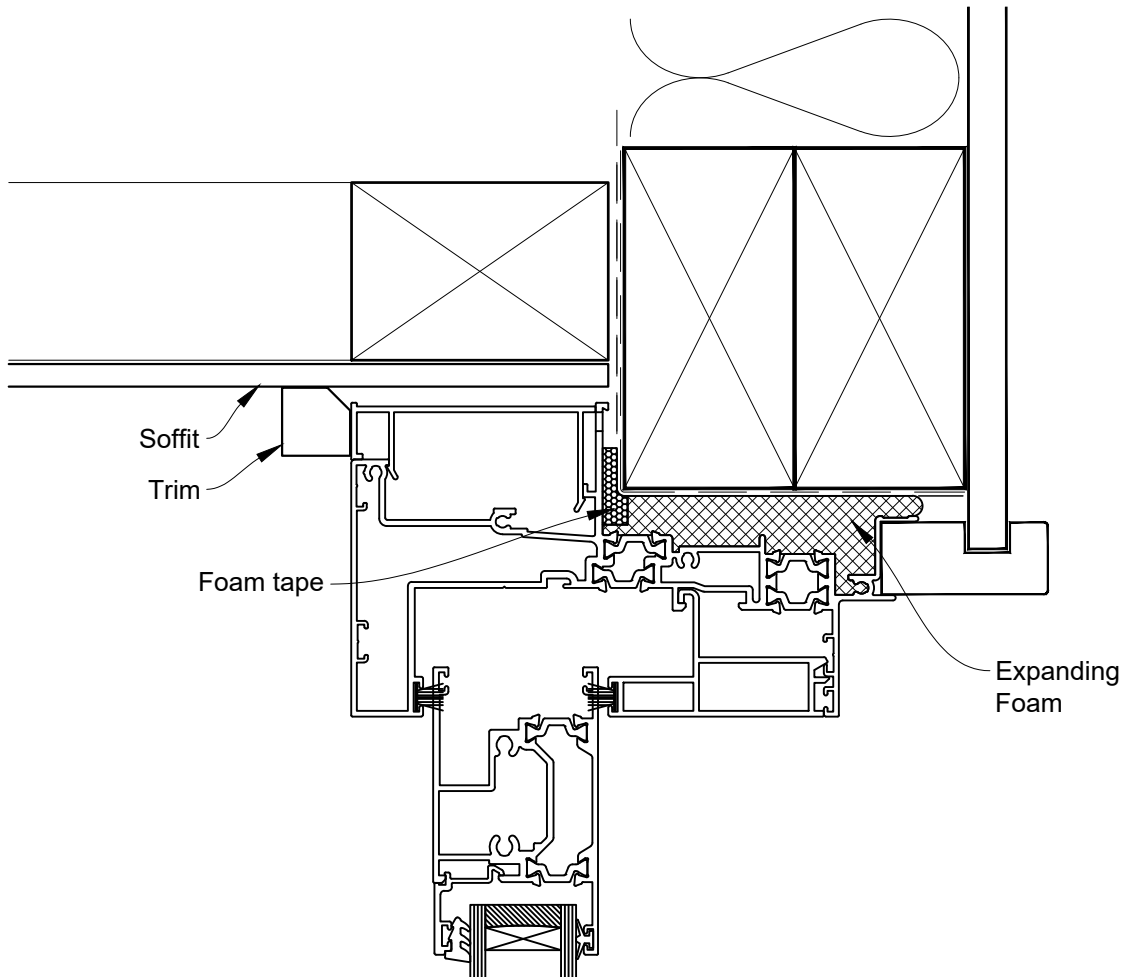

INSTALLATION DETAIL - 44mm METRO THERMAL HEART CENTRAFIX SLIDING DOOR ON BRICK VENEER

Date: 01.09.23

Scale: 1:2

CAD Ref.: CFX44SDBV-CFXH2

The Installation Details must be used in conjunction with the Metro Series
ThermalHEART® Centrafix™ SYSTEM GUIDE

HEAD OPTION 2