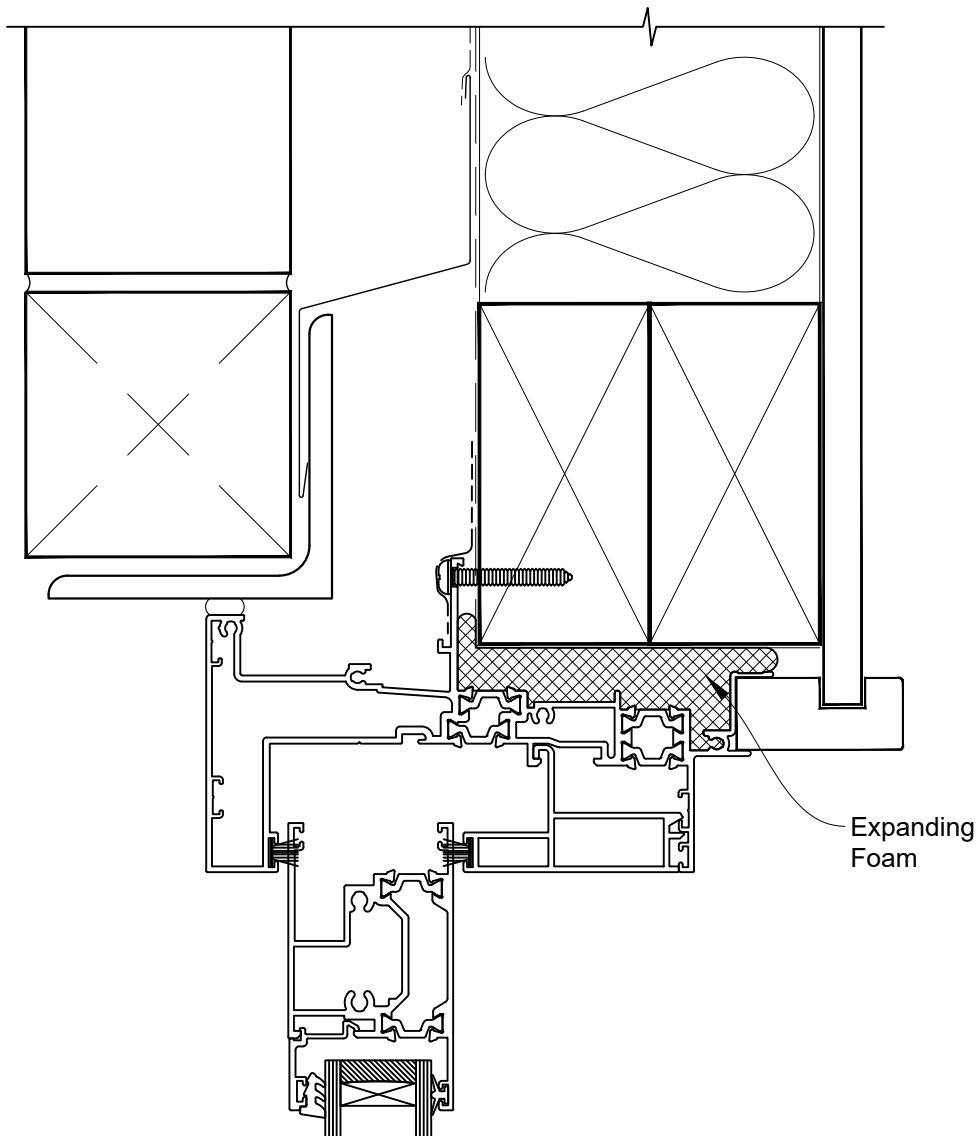

**INSTALLATION DETAIL - 44mm METRO THERMAL HEART
CENTRAFIX SLIDING DOOR
ON BRICK VENEER**

Date: 01.09.23

Scale: 1:2

CAD Ref.: CFX44SDBV-CFXH

**The Installation Details must be used in conjunction with the Metro Series
ThermalHEART® Centrafix™ SYSTEM GUIDE**

HEAD OPTION 1

INSTALLATION DETAIL - 44mm METRO THERMAL HEART CENTRAFIX SLIDING DOOR ON BRICK VENEER

Date: 01.09.23

Scale: 1:2

CAD Ref.: CFX44SDBV-CFXH2

The Installation Details must be used in conjunction with the Metro Series
ThermalHEART® Centrafix™ SYSTEM GUIDE