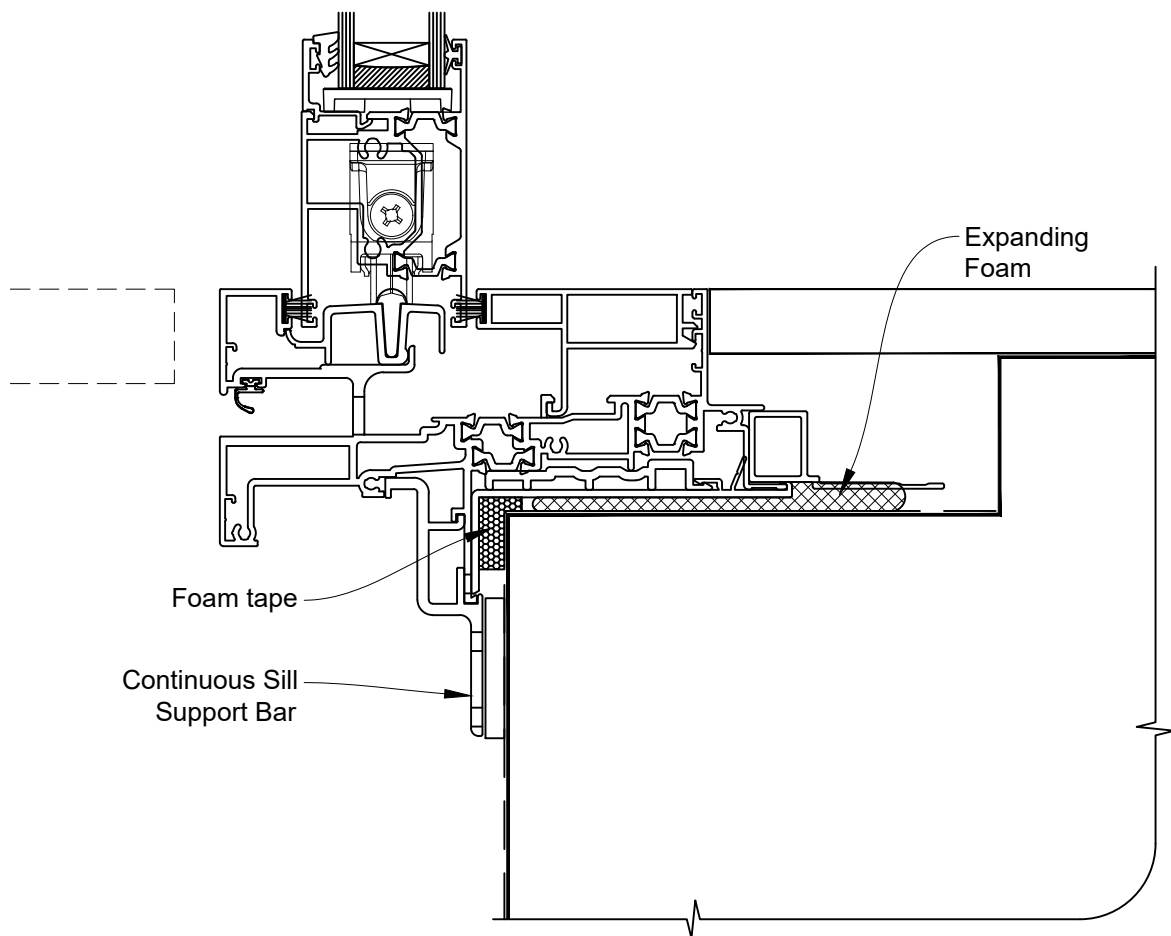

INSTALLATION DETAIL - 44mm METRO THERMAL HEART CENTRAFIX SLIDING DOOR ON BRICK VENEER

Date: 01.09.23

Scale: 1:2

CAD Ref.: CFX44SDBV-CFXS

The Installation Details must be used in conjunction with the Metro Series
ThermalHEART® Centrafix™ SYSTEM GUIDE

SILL OPTION 1