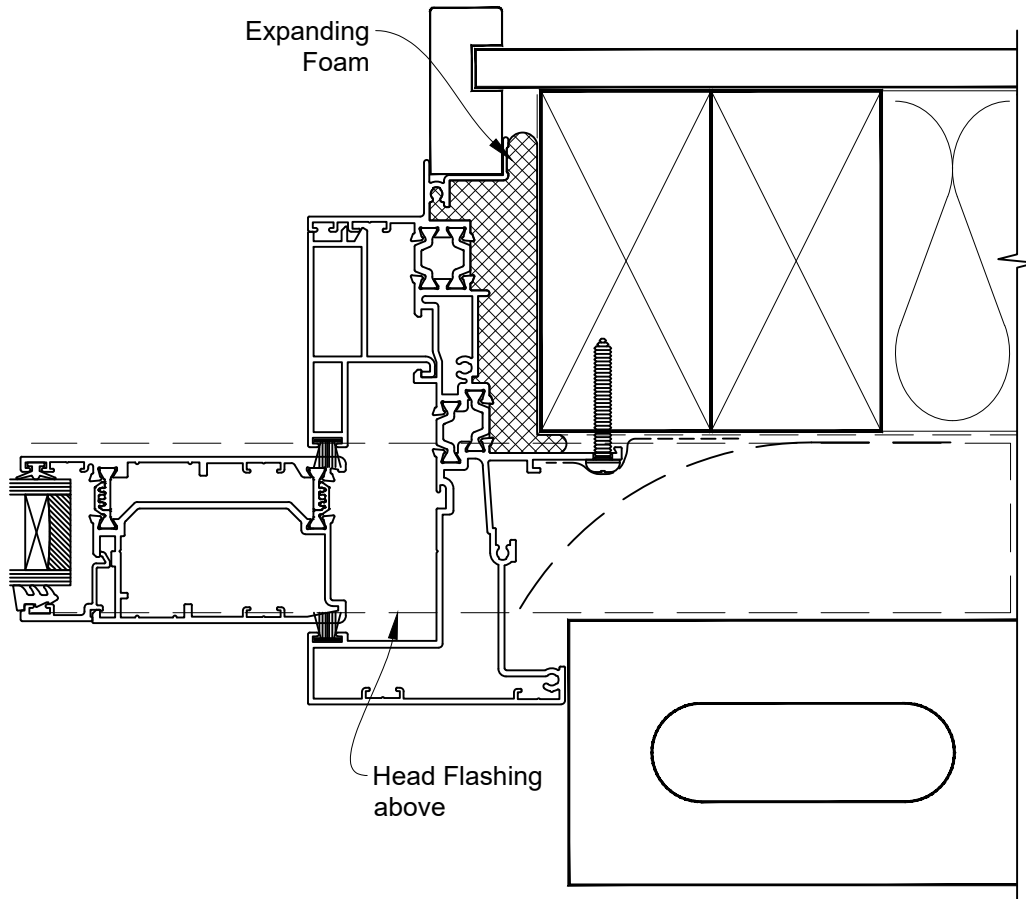

HEAD OPTION 2

INSTALLATION DETAIL - 44mm METRO THERMAL HEART CENTRAFIX SLIDING DOOR ON BRICK VENEER

Date: 01.09.23

Scale: 1:2

CAD Ref.: CFX44SDBV-CFXJ

The Installation Details must be used in conjunction with the Metro Series ThermalHEART® Centrafix™ SYSTEM GUIDE